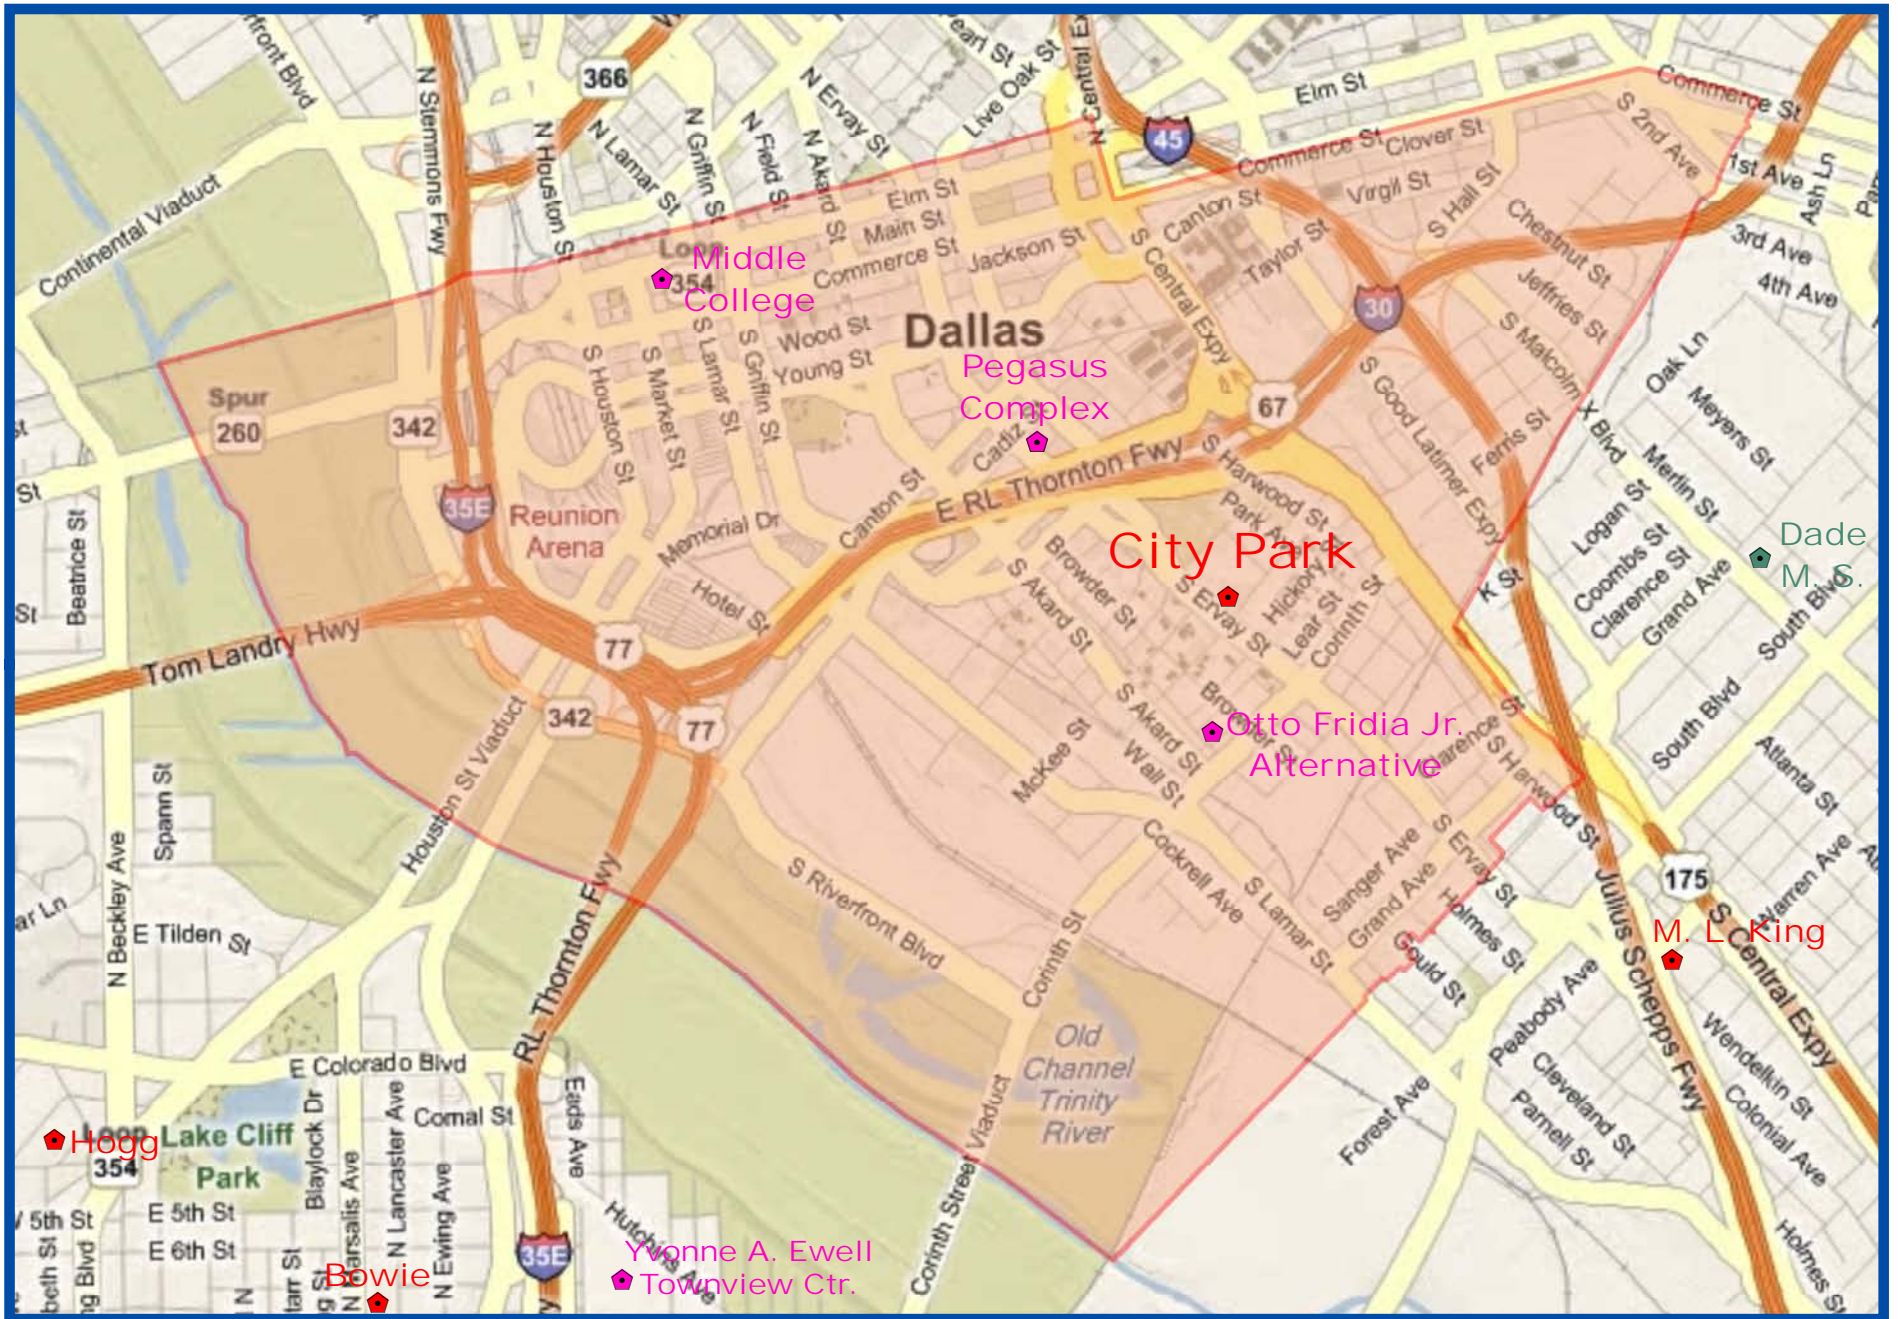

Fall 2011
City Park Elementary Attendance Zone
Grades PK-5

Outer boundary of zone may include students living on both sides of the street.