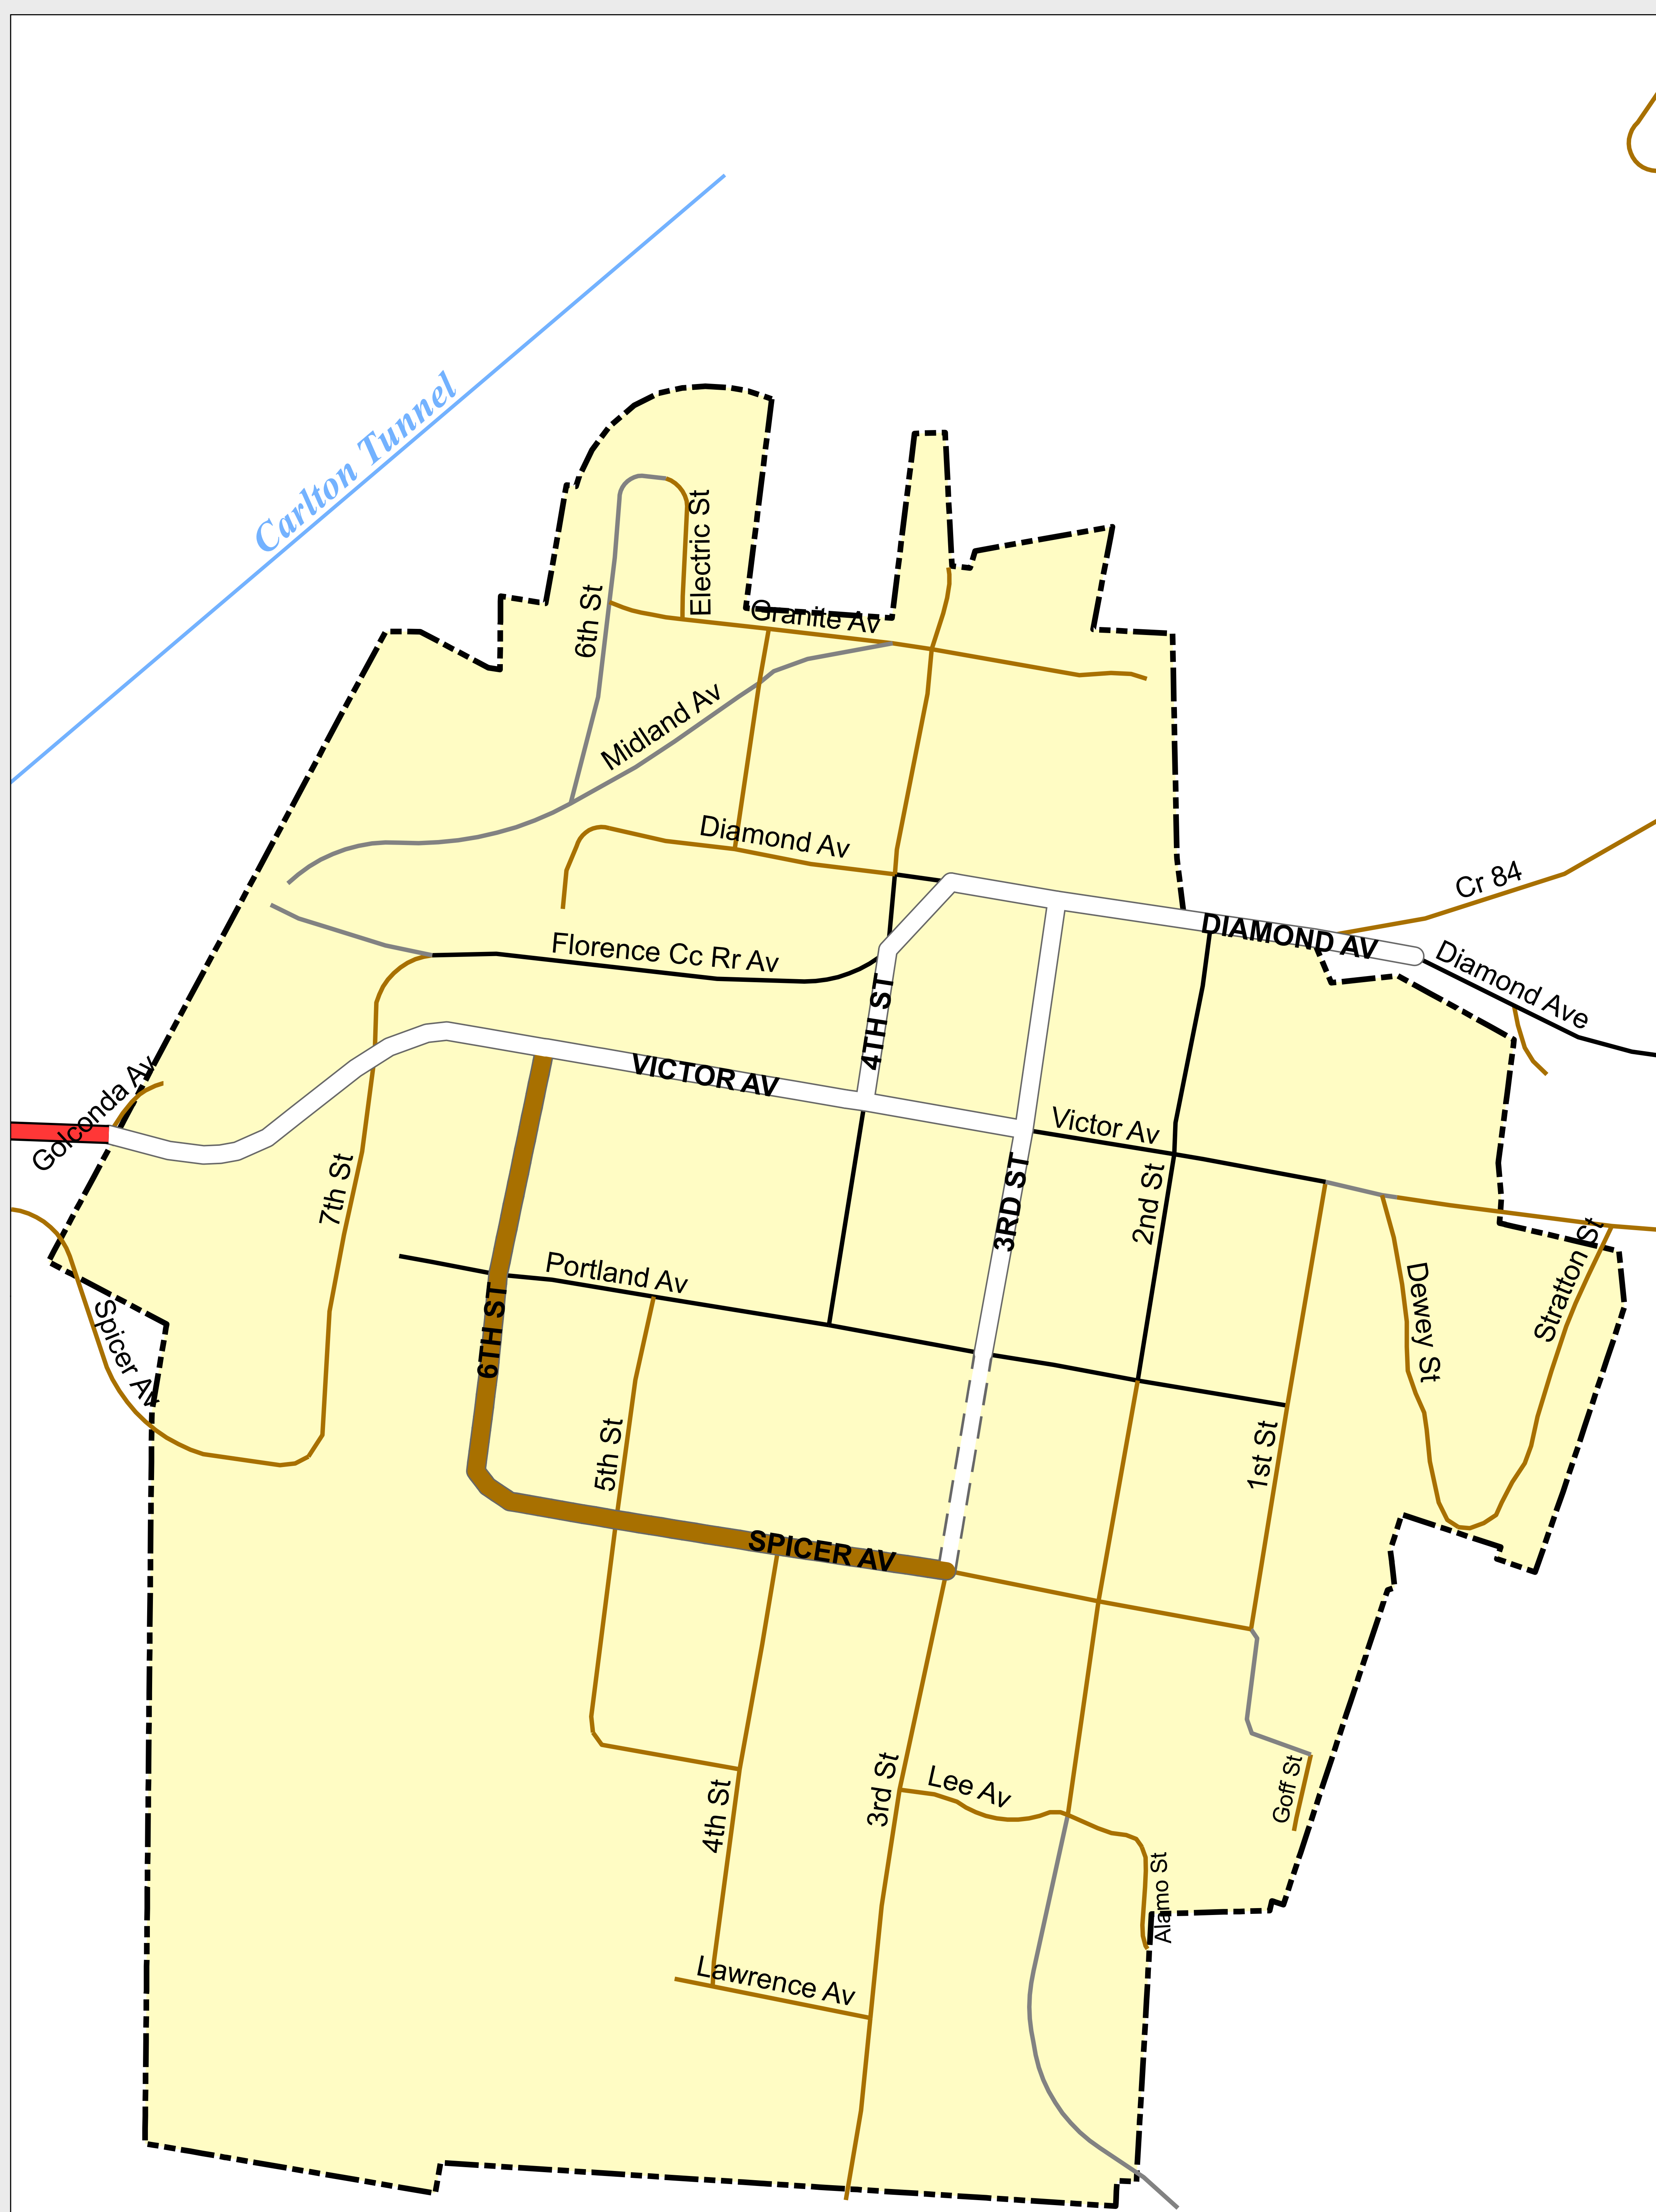

VICTOR

-  Highways
- Major Roads
 -  Paved
 -  Gravel
 -  Bladed
- Local Roads
 -  Paved
 -  Gravel
 -  Bladed
- Base Data
 -  City Limits
 -  Counties
 -  Cemetery
 -  Lakes
 -  Rivers/Streams
 -  Railroads
- Public Land Classification
 -  Public Lands
 -  State Lands
 -  National or State Forest
 -  National Parks/Monuments
 -  Indian Reservations
 -  Military/Federal
 -  Wilderness Areas

State of Colorado

This city is located in the following count(ies):
Teller

CDOT does not guarantee the accuracy of any information presented, is not liable in any respect for any errors, or omissions and is not responsible for determining fitness for use in this map. Source of landowner data is COMaP v9. This map does not imply permission of public access.