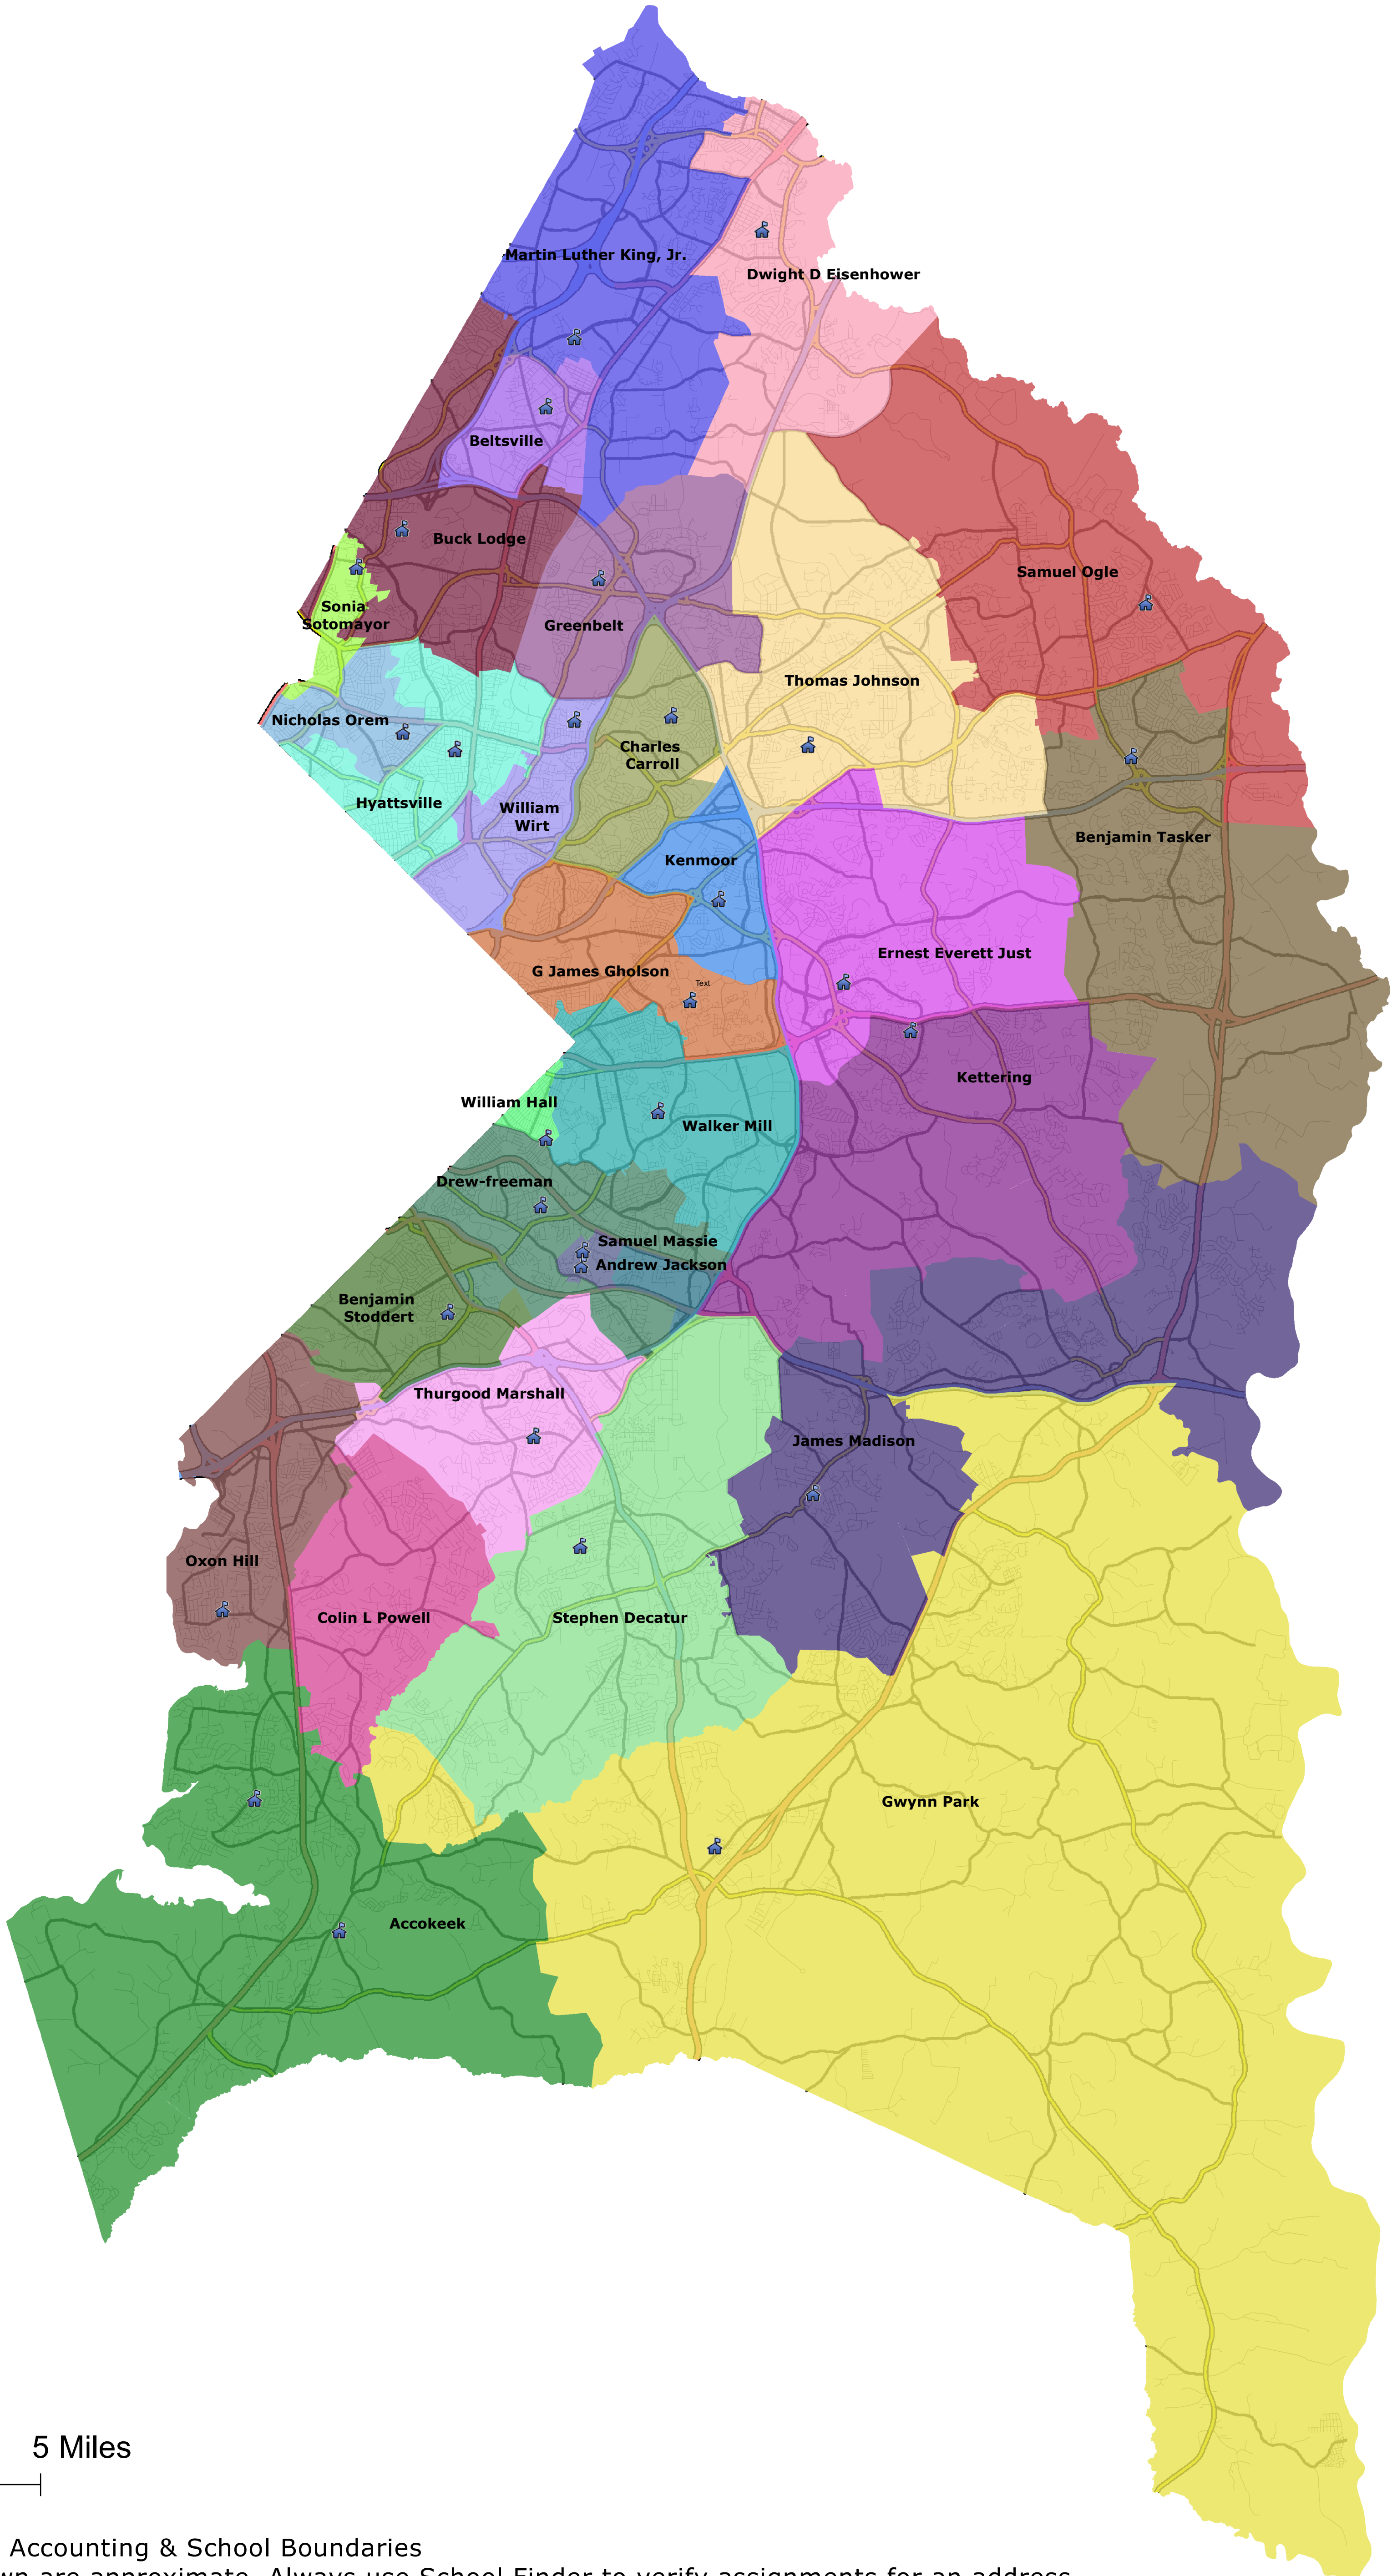

PRINCE GEORGE'S COUNTY PUBLIC SCHOOLS

NEIGHBORHOOD MIDDLE SCHOOLS AND BOUNDARIES

SCHOOL YEAR 2023-2024

0 2.5 5 Miles

Source: Dept. of Pupil Accounting & School Boundaries
Note: Boundaries shown are approximate. Always use School Finder to verify assignments for an address.