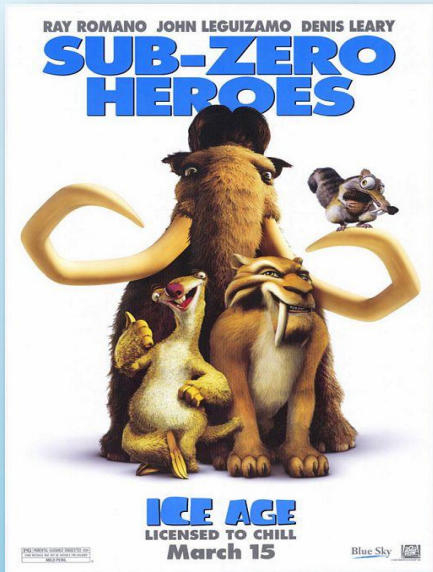

ICE AGE BOX OFFICE PERFORMANCE IN RUSSIA

$1.6m