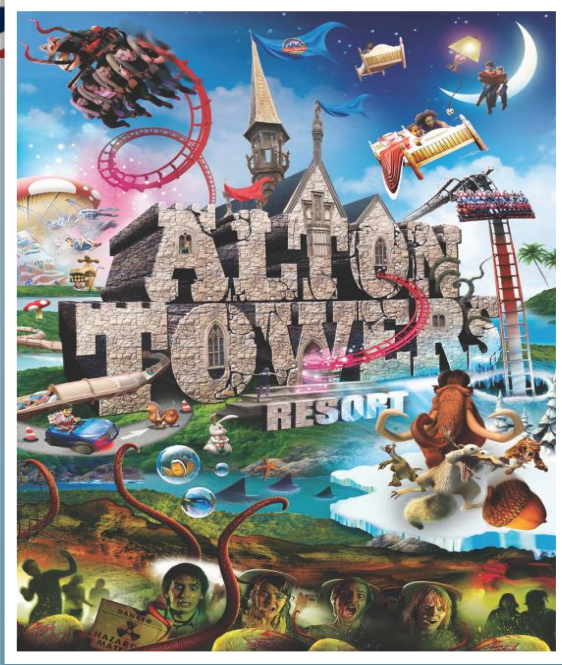

THEME PARK ATTRACTIONS

NEW ATTRACTION SID'S ARCTIC ADVENTURE FLUME RIDE

Ancol Bay Resort
Jakarta, Indonesia

Opening April 2014

Attraction Details:

- 6.5 minute flume ride that travels through the different environments of Ice Age
- Themed Queue Line
- Includes media, animatronics, lighting effects, temperature controlled rooms
- Front entrance location with prominent branding