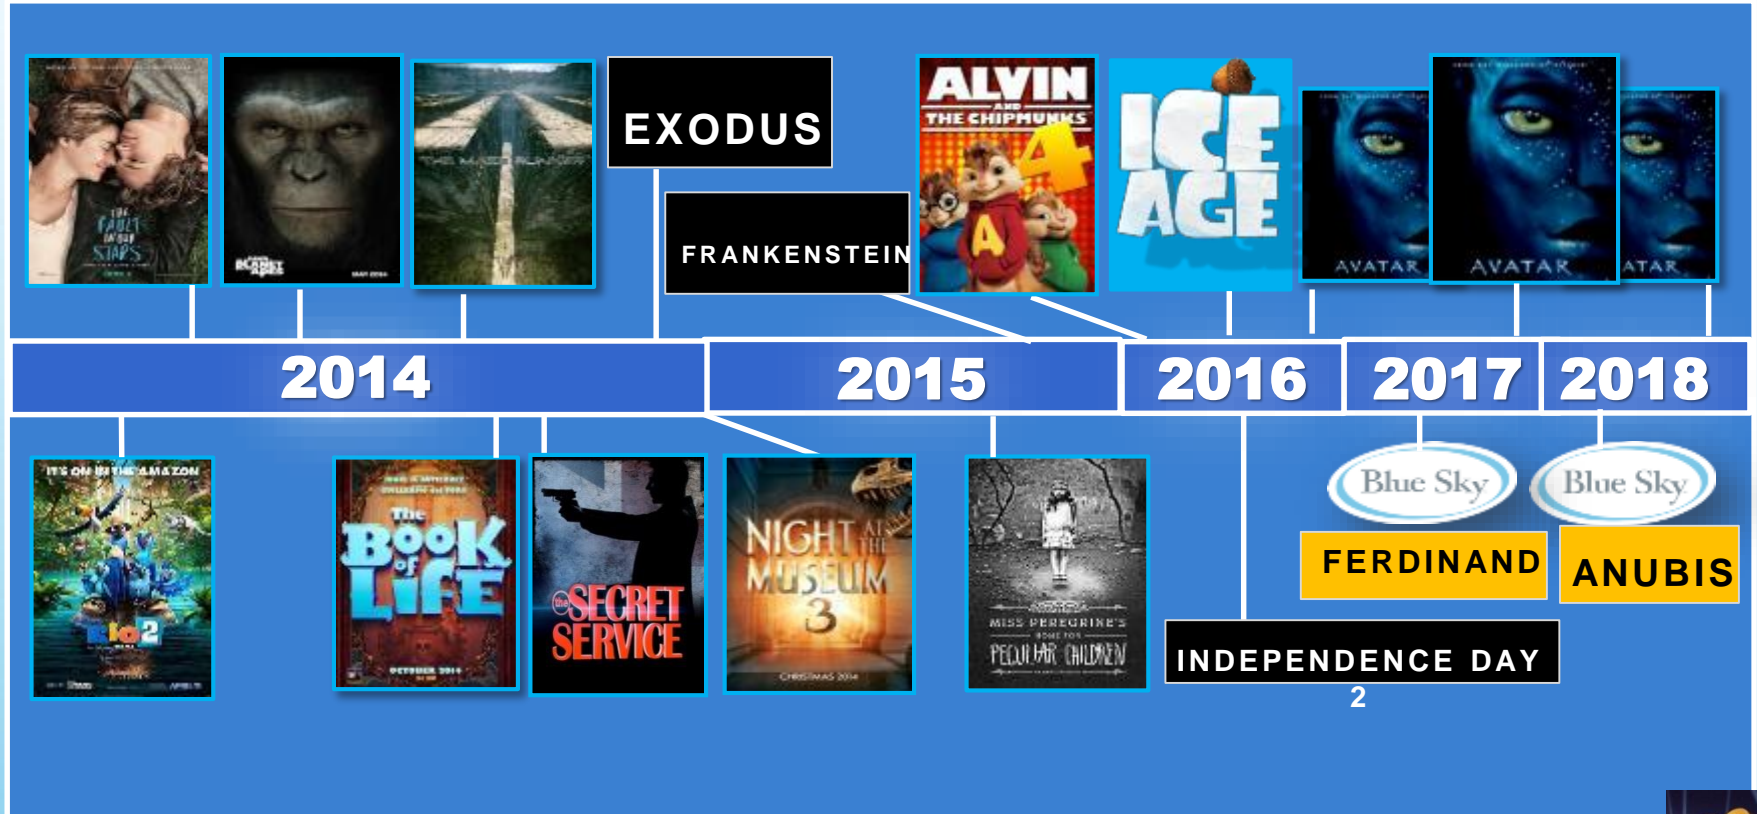

FILM RELEASE SCHEDULE: 2014-2018

ICE AGE

THEY'RE BACK! GET READY FOR 'ICE AGE 5'

Our sub-zero
heroes will be back
in theatres July
2016

THE
Hollywood
REPORTER

MOVIES TV MUSIC TECH BUSINESS

'Ice Age 5' to Hit Theaters Summer 2016

Buck

Buck

UNIQUE FACTS & STATISTICS

- Over 40 of the best International artists
- Visiting over 30 countries on 5 continents
- Expecting over 4,5 million visitors
- Show length 2 x 50 minutes
- Show adapted to local language
- **Moscow 22nd December 2014 – 11th January 2015 at “Olimpiyskiy”**