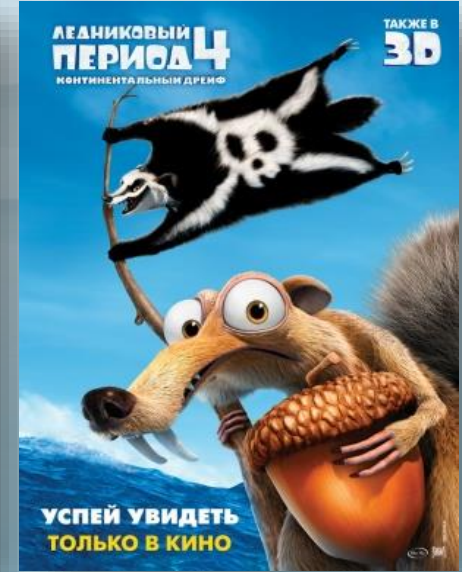

ICE AGE BOX OFFICE PERFORMANCE IN RUSSIA

$1.6m

$19.2m

$44.7m

$50.2m