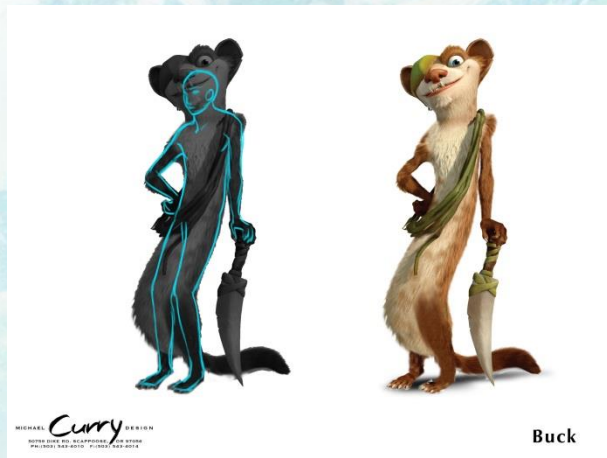

CHARACTER DESIGNS

Buck

Buck