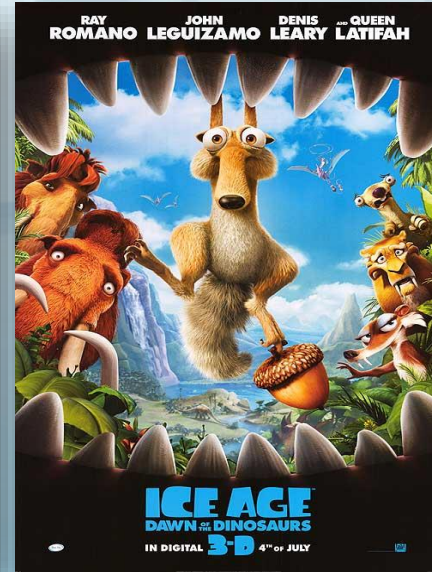

ICE AGE BOX OFFICE PERFORMANCE IN RUSSIA

$1.6m

$19.2m

$44.7m

$50.2m