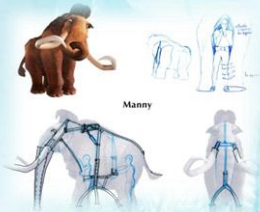

ICE
AGE
LIVE!

SHOW CHARACTERS

- The incredible talents of Michael Curry and his design team bring to our beloved Ice Age characters in unique and inspiring ways!
- These new movie based characters are not “puppets” but real life characters designed to look like authentic animals!
- Mammoth sizes and scope designed to overwhelm the audience!
- Real , articulated face expressions and synchronised lips that actually speak and sing to the audience help to bring them to life!

ICE
AGE
LIVE!

CHARACTER DESIGNS

Manny, Ellie and baby Peaches

Sizes:

- Height 3,60m
- Width 2,50m
- Length 4,20 m

ICE AGE LIVE!

CHARACTER DESIGNS

Scrat