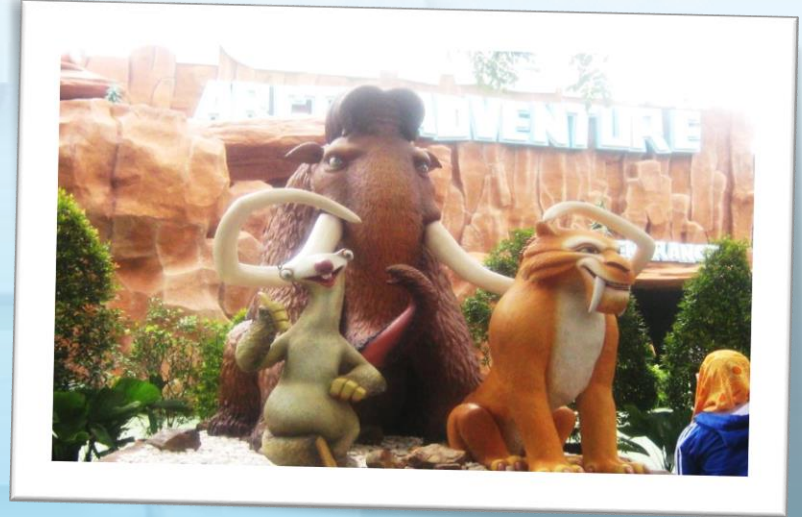

THEME PARK ATTRACTIONS

NEW ATTRACTION SID'S ARCTIC ADVENTURE FLUME RIDE

Ancol Bay Resort
Jakarta, Indonesia

Opening April 2014

Attraction Details:

- 6.5 minute flume ride that travels through the different environments of Ice Age
- Themed Queue Line
- Includes media, animatronics, lighting effects, temperature controlled rooms
- Front entrance location with prominent branding

A MAMMOTH ADVENTURE

INTRODUCTION

- Experience your favorite Ice Age characters brought to life in this unique and original live family arena spectacular!
- Combining characters, acrobatics, aerial arts, film, dance and ice skating scheduled to visit more than 30 countries!

ICE
AGE
LIVE!

ICE AGE LIVE! THE SHOW

Ice age live! A mammoth adventure transports audiences on an awe-inspiring journey with an all new story that includes fun filled, beloved moments from the first three ice age films.

This unique ice age live! Show brings your favorite characters to life as never before through innovative and unique ways! You'll also meet new characters on this one of a kind ice age live! Adventure!