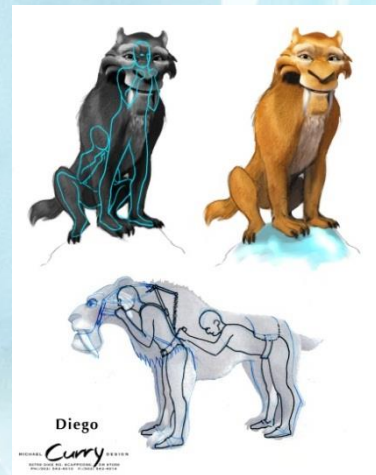

CHARACTER DESIGNS

Diego

ICE AGE LIVE!