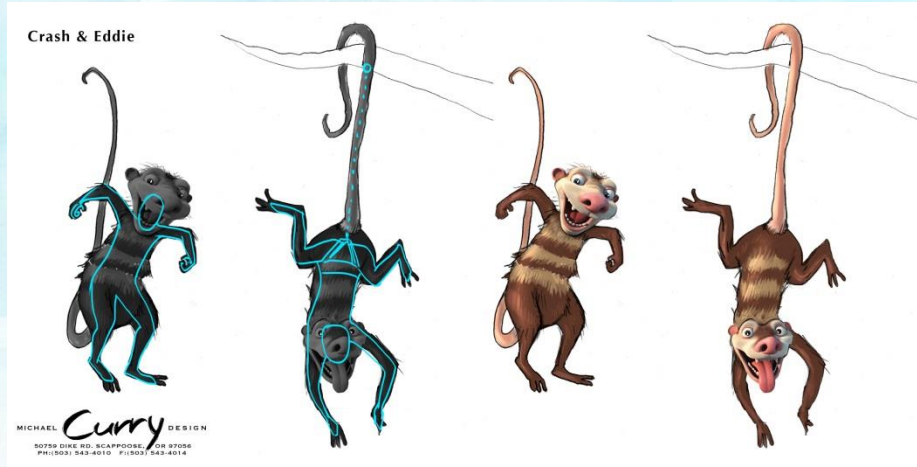

ICE
AGE
LIVE!

CHARACTER DESIGNS

Manny, Ellie and baby Peaches

Sizes:

- Height 3,60m
- Width 2,50m
- Length 4,20 m

ICE AGE LIVE!

CHARACTER DESIGNS

Scrat

Diego

ICE AGE LIVE!

CHARACTER DESIGNS

Sid

Crash and Eddie

ICE
AGE
LIVE!

CHARACTER DESIGNS

Scratte