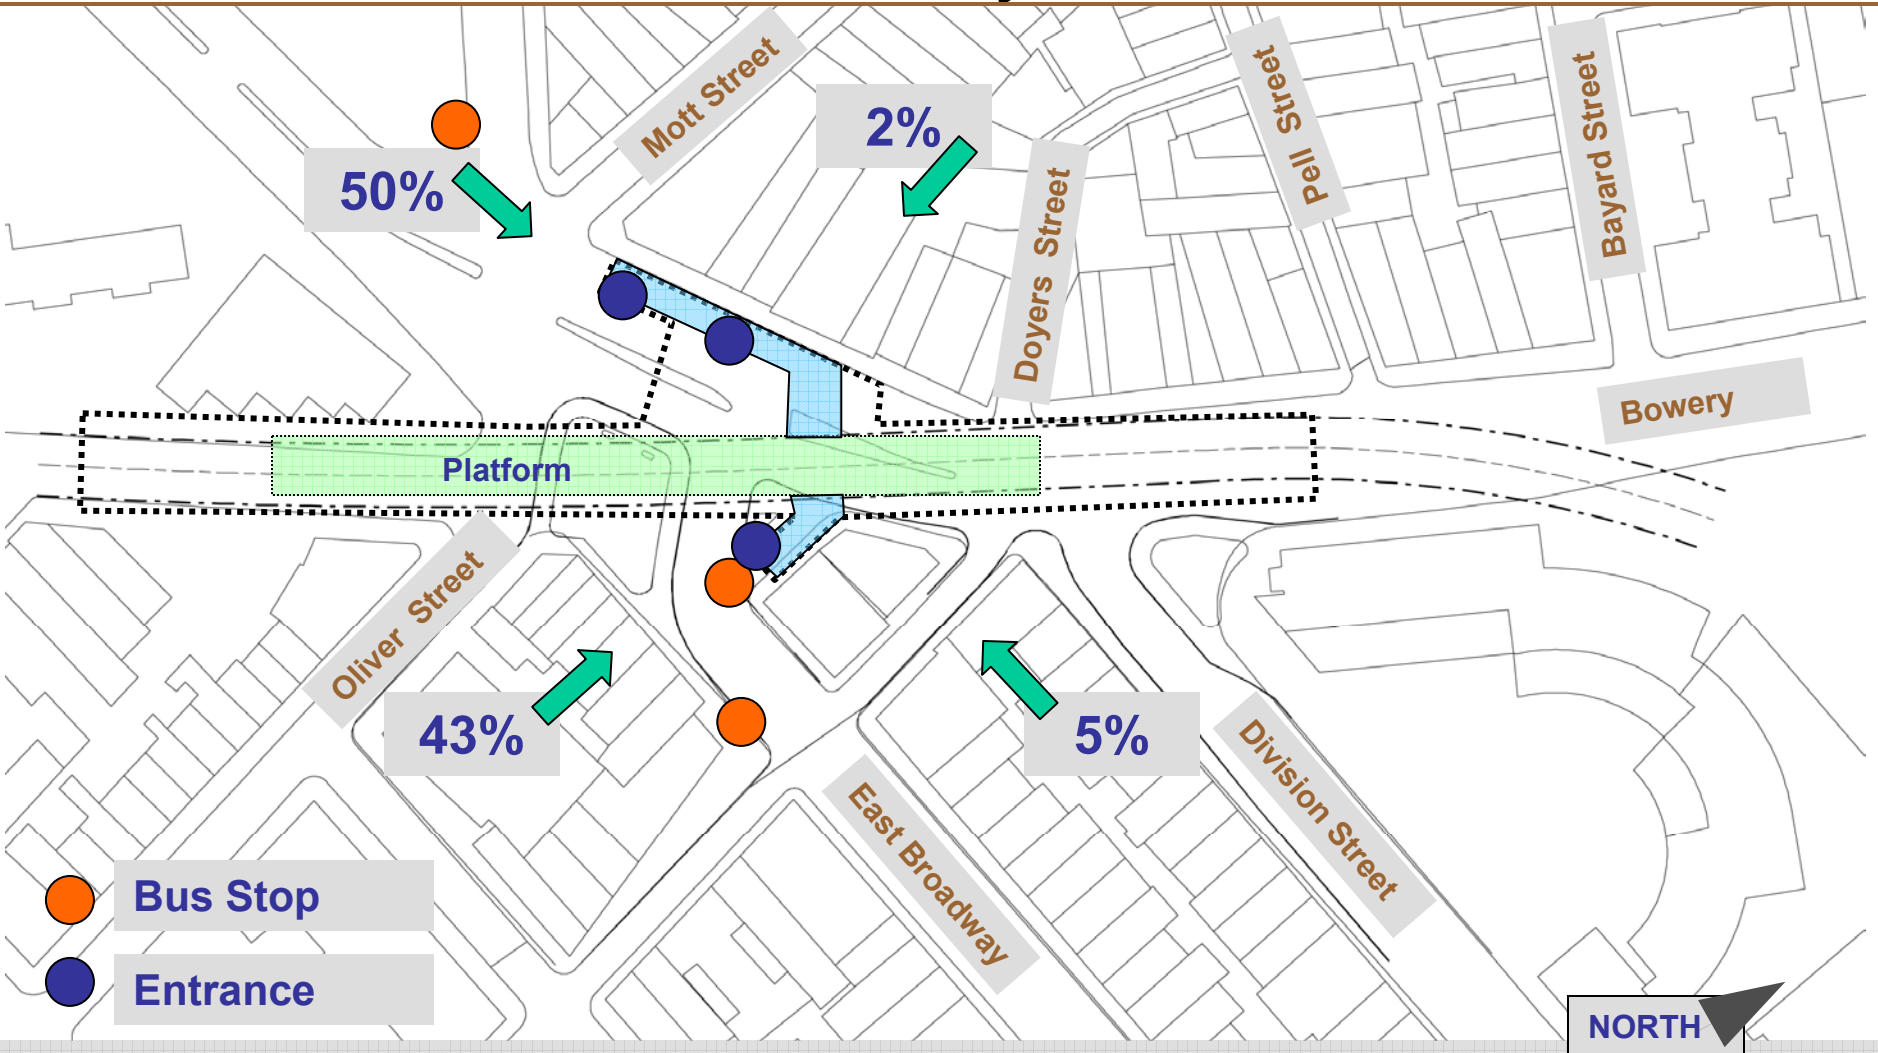

Community Board 3

May 20, 2003

Second Avenue Subway

Station Entrances

- 14th Street Station
- Houston Street Station
- Grand Street Station
- Chatham Square Station

Stations included in CB3

Second Avenue Subway

Station Entrances

Sidewalk Entrance

Second Avenue Subway

Station Entrances

Plaza Entrance

Second Avenue Subway

Station Entrances

Off-Street Entrance

Second Avenue Subway

Station Entrances

Chatham Square Station Entrance Locations

Second Avenue Subway

Station Entrances

Chatham Square Station

Second Avenue Subway

Station Entrances

Grand Street Station Section Through Entrance

Second Avenue Subway

Station Entrances

Grand Street Station Entrance Locations

Second Avenue Subway

Station Entrances

Second Avenue Subway

Station Entrances