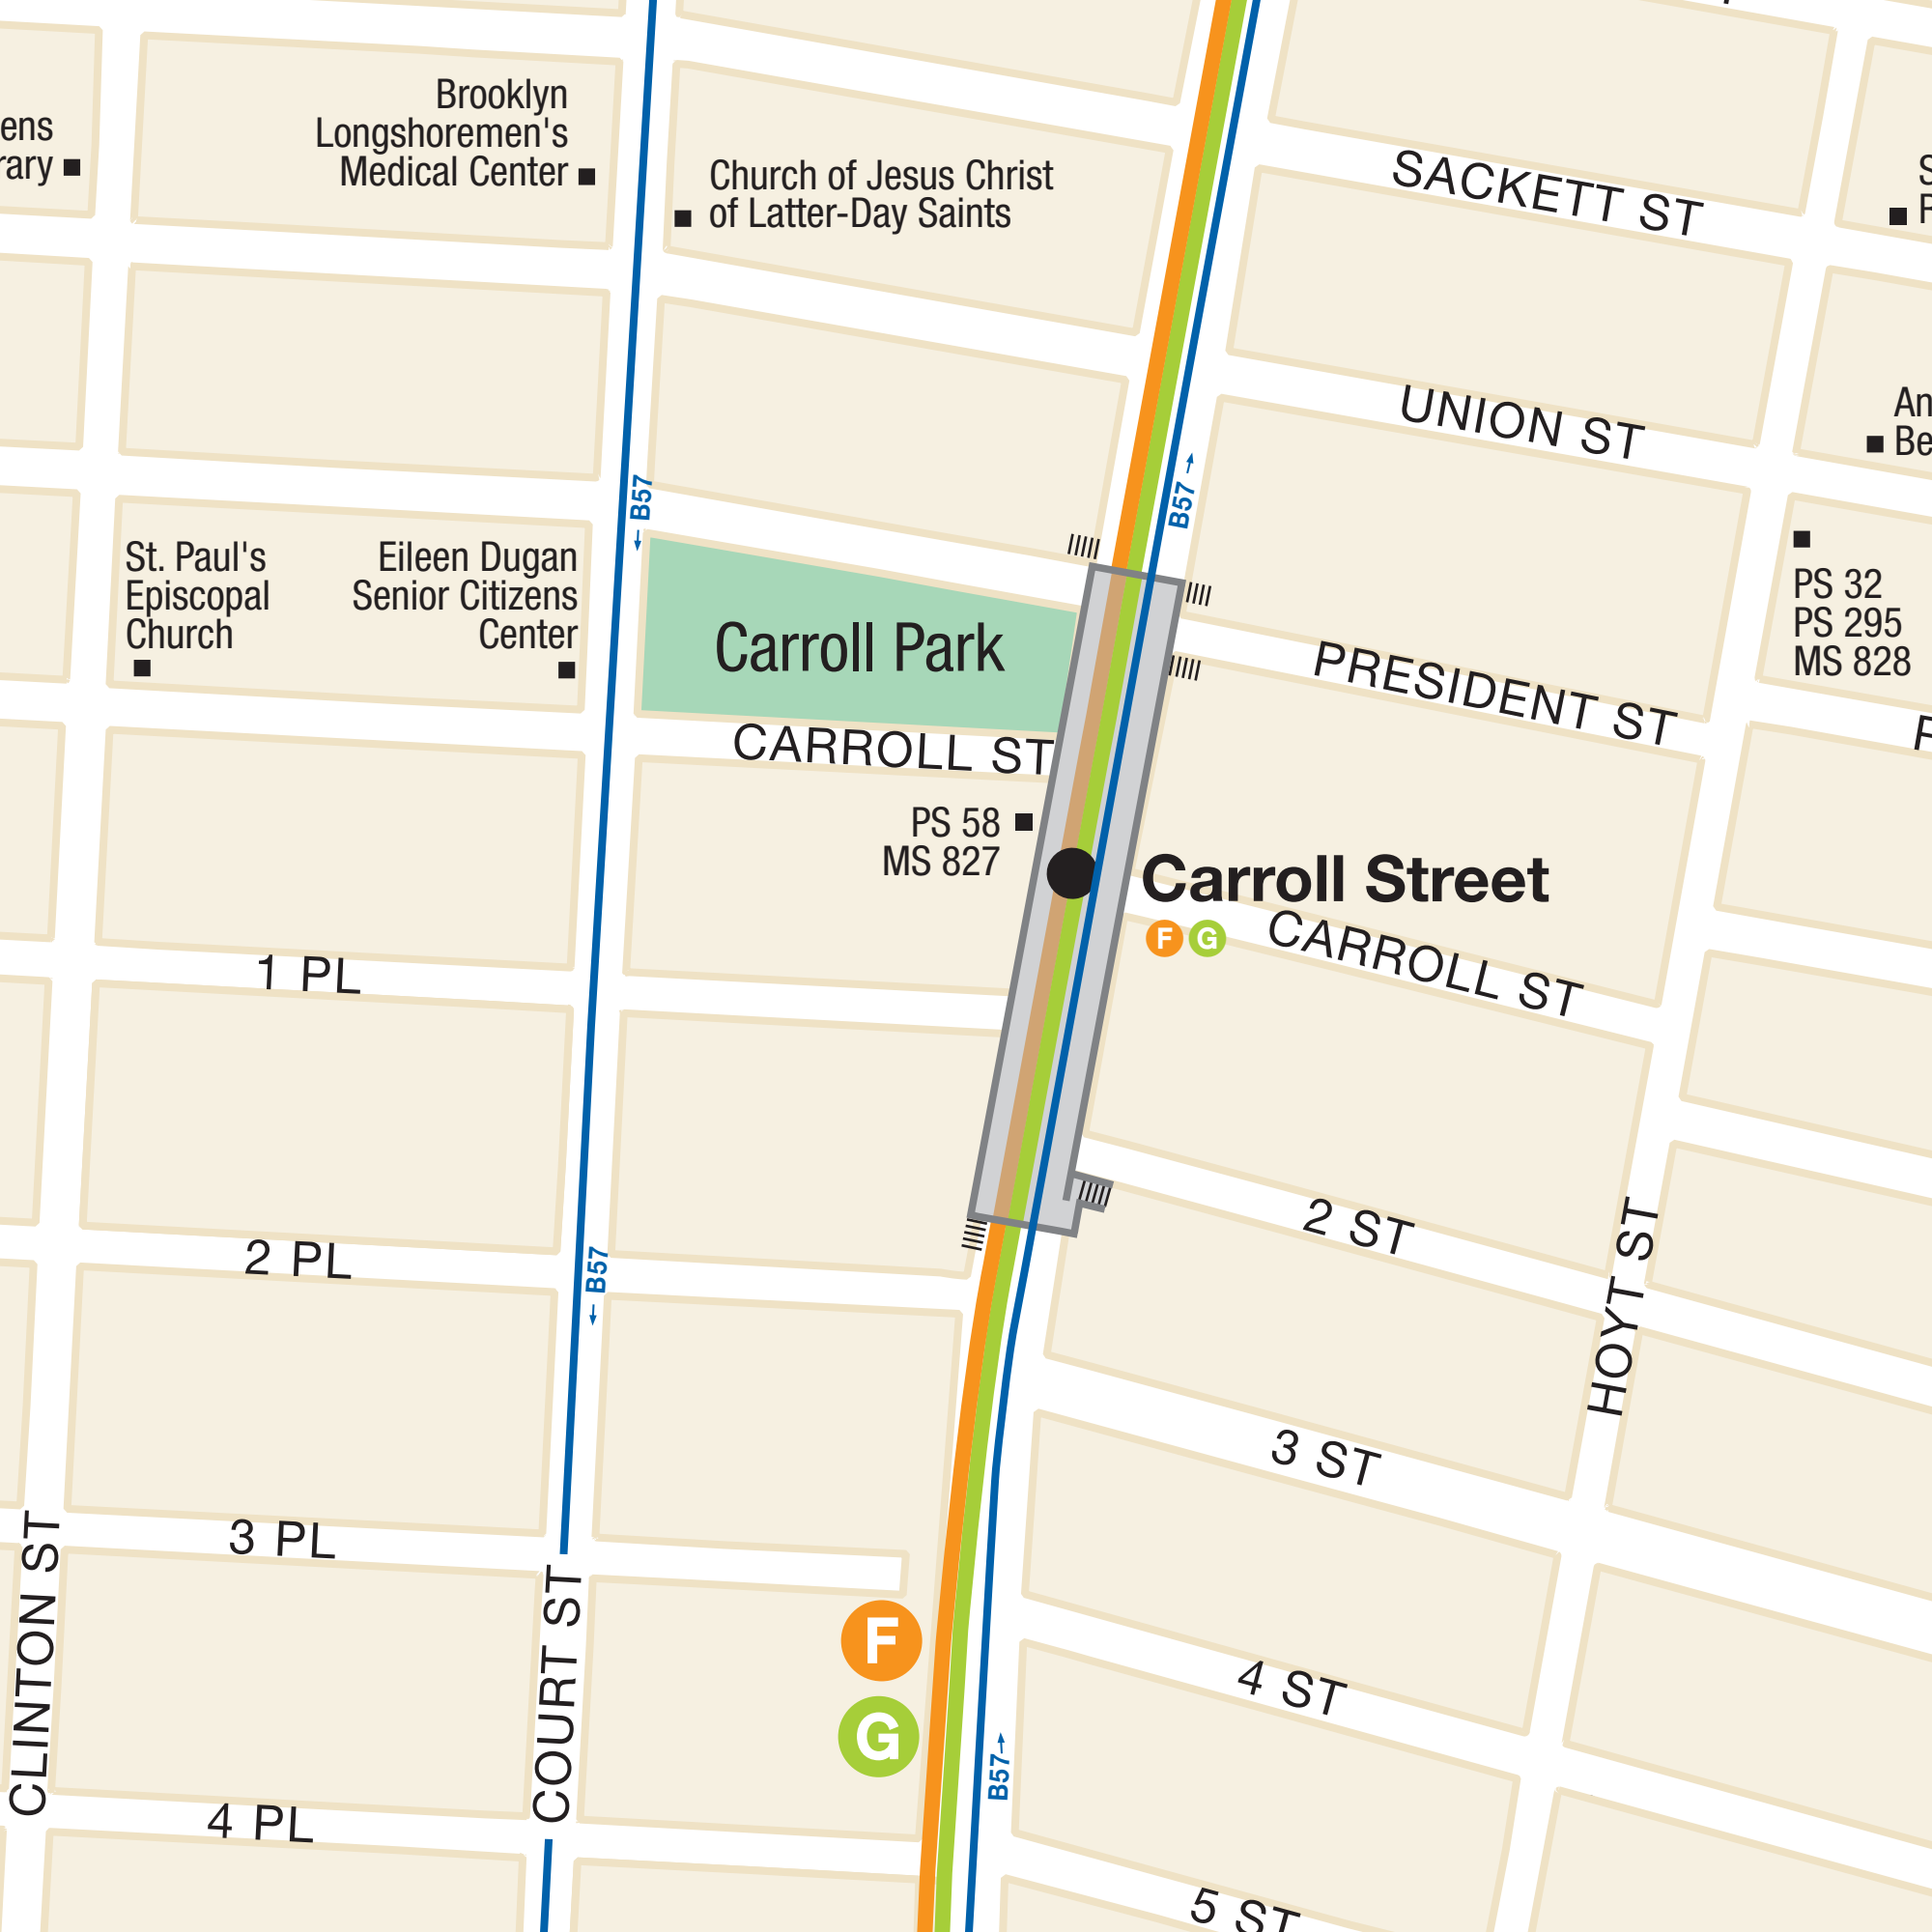

Brooklyn Longshoremen's Medical Center

Church of Jesus Christ of Latter-Day Saints

SACKETT ST

St. Paul's Episcopal Church

Eileen Dugan Senior Citizens Center

Carroll Park

UNION ST

CARROLL ST

PRESIDENT ST

PS 58 MS 827

Carroll Street

F G

CARROLL ST

1 PL

2 ST

2 PL

HOYT ST

3 ST

3 PL

F

G

4 ST

4 PL

B57

5 ST

CLINTON ST

COURT ST

B57

B57

B57