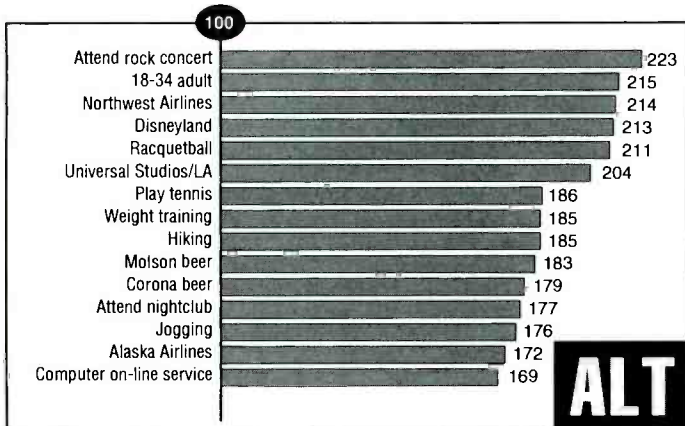

Scarborough Research Debuts

For the first time, **Scarborough Research** has taken its national qualitative radio research database and broken it out format by format. On this and the next five pages, you'll find the characteristics and consumption profiles of 18+ adults who tune each of the nation's key radio formats, based on **R&R's** format designations. This research was conducted in 56 markets between the end of 1994 and the end of 1995 (the company is now in 60 markets). For more information about Scarborough's research, contact **Barbara McFarland** at (212) 789-3575.

HIGH INDEX PROFILES

Listed below and on the next page are products and characteristics that rank high among radio's most popular formats. For example, in the box below, AC listeners are 55% more likely to fly Northwest AirlinK than radio listeners in general.