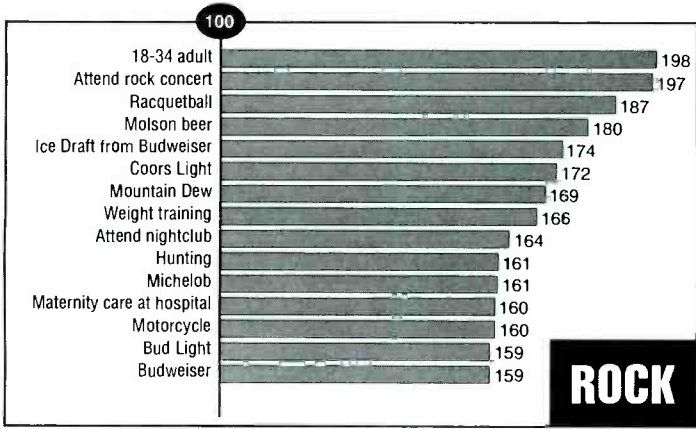

HIGH INDEX PROFILES

© 1995-1996 Scarborough Corporation

More than Research—Answers^{SM}

Harker Research

919 • 954 • 8300

AUDIENCE PROFILES BY FORMAT

	TOTAL		AC			Adult Alternative			Alternative			CHR			Classical		
	Adults*	Comp**	Adults	Comp	Index	Adults	Comp	Index	Adults	Comp	Index	Adults	Comp	Index	Adults	Comp	Index
TOTAL	106.5	100%	25.4	100%	100	4.5	100%	100	8.8	100%	100	20.3	100%	100	5.0	100%	100
Gender																	
Adult Men	50.9	48%	9.3	37%	77	2.6	57%	119	5.2	59%	123	8.7	43%	90	2.4	48%	100
Adult Women	55.6	52%	16.1	63%	121	1.9	43%	82	3.6	41%	79	11.6	57%	109	2.6	52%	100
Age																	
18-34	38.1	36%	10.8	42%	119	2.6	57%	160	6.8	77%	215	14.7	72%	202	.7	15%	42
35-54	40.7	38%	10.8	42%	111	1.8	40%	105	1.9	21%	55	5.1	25%	66	2.1	43%	112
55+	27.7	26%	3.9	15%	58	.1	3%	11	.2	2%	7	.6	3%	11	2.1	42%	162
Household Income																	
Less than $25K	24.8	23%	4.2	17%	71	.5	11%	49	1.3	15%	63	4.2	21%	89	.7	15%	63
$25K-$50K	44.9	42%	11.0	43%	102	1.8	40%	95	3.7	43%	101	9.2	45%	107	1.9	38%	91
$50K or higher	36.7	35%	10.2	40%	117	2.2	49%	141	3.7	43%	124	7.0	34%	99	2.3	47%	136
Education (highest level)																	
Didn't graduate HS	11.9	11%	1.6	6%	56	.1	3%	26	.6	7%	64	2.3	11%	100	.1	2%	16
HS Graduate	37.2	35%	8.5	33%	96	1.0	23%	67	2.4	27%	78	7.4	36%	104	.8	15%	43
Attended college	57.4	54%	15.3	60%	112	3.3	74%	137	5.8	66%	122	10.7	53%	98	4.1	83%	154
Marital Status																	
Married	59.0	55%	14.3	56%	101	2.2	49%	88	3.3	37%	67	7.9	39%	70	3.1	62%	111
Single	47.5	45%	11.2	44%	99	2.3	51%	115	5.5	63%	141	12.4	61%	137	1.9	38%	86
Children in Household																	
One	17.9	17%	5.0	20%	117	.8	19%	112	1.7	20%	119	4.6	23%	136	.6	12%	73
Two	16.2	15%	4.5	18%	116	.8	17%	114	1.4	16%	104	4.0	20%	129	.5	11%	69
Three or more	9.6	9%	2.6	10%	114	.4	8%	91	.6	7%	82	2.5	12%	136	.2	5%	50
Employment & Occupation																	
Employed Full/Part Time	70.3	66%	18.5	73%	110	3.7	84%	127	7.1	80%	122	15.0	74%	112	3.3	66%	100
White Collar	47.5	45%	13.8	54%	122	2.7	61%	138	4.9	55%	124	10.1	50%	112	2.8	56%	126
Blue Collar	22.8	21%	4.7	18%	86	1.0	22%	104	2.2	25%	117	4.9	24%	113	.5	10%	47
Own or Rent																	
Own	68.8	65%	16.5	65%	100	2.8	63%	98	4.9	55%	86	10.5	52%	80	3.6	72%	112
Rent	35.5	33%	8.4	33%	99	1.5	35%	104	3.6	41%	124	9.1	45%	134	1.3	26%	79
Voting: Registered to vote																	
Yes	83.3	78%	19.5	77%	98	3.6	80%	102	6.5	74%	94	13.8	68%	87	4.3	88%	112
No	23.2	22%	5.9	23%	107	.9	20%	93	2.3	26%	120	6.5	32%	148	.6	12%	57
Voted in last election																	
Presidential	73.2	69%	17.0	67%	97	3.1	70%	102	5.5	63%	92	11.1	55%	80	4.0	81%	118
Statewide	57.9	54%	13.4	53%	97	2.4	55%	100	4.1	47%	87	8.1	40%	73	3.5	71%	131
Local	53.7	50%	12.3	48%	96	2.1	46%	92	3.6	41%	81	7.5	37%	74	3.1	63%	126
Did not vote	29.0	27%	7.4	29%	106	1.1	26%	94	2.9	33%	120	8.1	40%	146	.8	16%	58
Voting: Political Party																	
Democrat	34.3	32%	7.4	29%	90	1.3	28%	87	2.2	25%	79	6.1	30%	93	1.6	32%	99
Republican	30.2	28%	7.6	30%	106	1.2	28%	98	2.6	30%	106	4.8	24%	83	1.6	32%	114
Independent	14.1	13%	3.3	13%	98	.7	17%	127	1.3	15%	115	2.6	13%	96	.9	18%	137
Other party	1.7	2%	.4	1%	94	.1	2%	124	.2	3%	160	.4	2%	123	.1	2%	132
No party preference	26.3	25%	6.7	27%	108	1.1	26%	104	2.4	27%	110	6.5	32%	129	.8	16%	63
Voting: Political Ideology																	
Conservative	27.7	26%	6.4	25%	97	1.0	23%	88	2.1	24%	92	4.0	20%	76	1.3	26%	101
Liberal	12.0	11%	3.1	12%	107	.8	18%	164	1.4	16%	139	2.8	14%	123	.8	17%	151
Moderate	28.0	26%	6.8	27%	102	1.3	29%	110	2.3	26%	101	4.6	23%	86	1.8	35%	135
No ideology	38.9	37%	9.2	36%	99	1.3	30%	82	3.0	34%	93	8.8	44%	119	1.1	21%	59

* Adult figures expressed in millions. ** = Composition