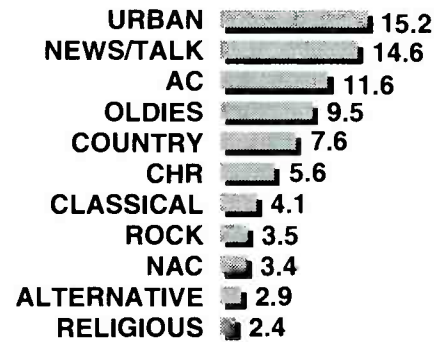

12+ POPULATION: 3,512,500 (Black: 27.0%; Hispanic: 6.8%)

SPRING '95	SUMMER '95	FALL '95	WINTER '96	SPRING '96	METRO RANK	12+ AOH RANK	STATION FORMAT	FREQUENCY POWER (NIGHTIME POWER)	12+ CUME RANK	12-17 RANK	18-34 RANK	18-49 RANK	25-54 RANK	35-64 RANK	AVG. MINS LISTENED	OWNER	NATIONAL REP FIRM
1.0	1.2	0.7	1.3	1.1	21	21	WFRE-FM Country	99.9 7.9kw	24	11	23	23	24	24	76	Jim Gibbons Radio Inc.	—
2.1	1.5	1.8	1.1	1.1	21	21	WOL-AM Talk	1450 1kw	28	—	27	27	23	20	114	Radio One	MCG
0.9	0.9	0.9	1.2	1.0	23	23	WAVA-FM Religious	105.1 50kw	22	—	26	19	19	21	59	Salem Com.	SRR
0.7	0.7	1.1	1.3	1.0	23	23	WTEM-AM Sports	570 5(1)kw	20	17	25	22	22	22	43	Colfax	EAST

WASHINGTON DC

DEMOGRAPHIC RANKINGS

FORMAT REACH

Men 18-34	Women 18-34	Men 18-49	Women 18-49	Men 25-54	Women 25-54
1 WJFK-FM	1 WPGC-FM	1 WJFK-FM	1 WASH-FM	1 WMZQ-A/F	1 WHUR-FM
2 WPGC-FM	2 WRQX-FM	2 WMZQ-A/F	1 WHUR-FM	2 WHUR-FM	2 WASH-FM
3 WWDC-FM	3 WHUR-FM	3 WHUR-FM	3 WRQX-FM	3 WJFK-FM	3 WMZQ-A/F
4 WHFS-FM	4 WKYS-FM	4 WPGC-FM	4 WPGC-FM	4 WBIG-FM	4 WRQX-FM
5 WKYS-FM	5 WASH-FM	5 WBIG-FM	5 WMMJ-FM	5 WRQX-FM	5 WMMJ-FM
6 WHUR-FM	6 WMMJ-FM	6 WWDC-FM	6 WMZQ-A/F	6 WMMJ-FM	6 WBIG-FM
7 WMZQ-A/F	7 WWDC-FM	7 WRQX-FM	7 WBIG-FM	7 WJZW-FM	7 WPGC-FM
8 WRQX-FM	8 WMZQ-A/F	8 WKYS-FM	8 WKYS-FM	8 WWDC-FM	8 WJZW-FM
9 WARW-FM	9 WHFS-FM	9 WHFS-FM	9 WJZW-FM	9 WKYS-FM	9 WKYS-FM
10 WMMJ-FM	10 WBIG-FM	10 WMMJ-FM	10 WWDC-FM	10 WPGC-FM	10 WGMS-FM

+ MIX 107.3 FM =

For more information call (212) 581-3962

WASHINGTON'S BEST MUSIC MIX