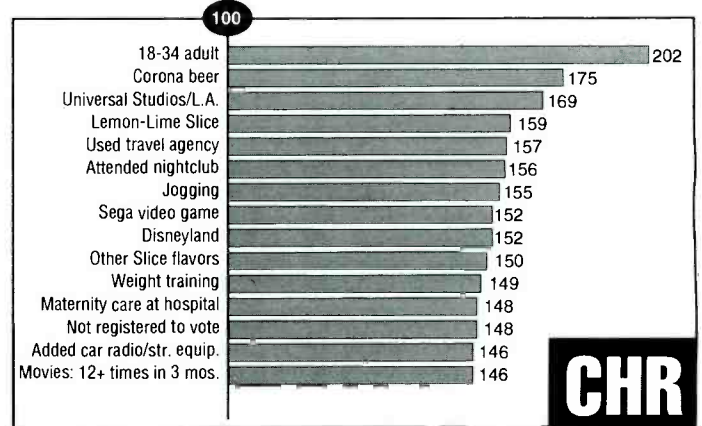

Scarborough Research Debuts

For the first time, **Scarborough Research** has taken its national qualitative radio research database and broken it out format by format. On this and the next five pages, you'll find the characteristics and consumption profiles of 18+ adults who tune each of the nation's key radio formats, based on **R&R's** format designations. This research was conducted in 56 markets between the end of 1994 and the end of 1995 (the company is now in 60 markets). For more information about Scarborough's research, contact **Barbara McFarland** at (212) 789-3575.

HIGH INDEX PROFILES

Listed below and on the next page are products and characteristics that rank high among radio's most popular formats. For example, in the box below, AC listeners are 55% more likely to fly Northwest AirlinK than radio listeners in general.