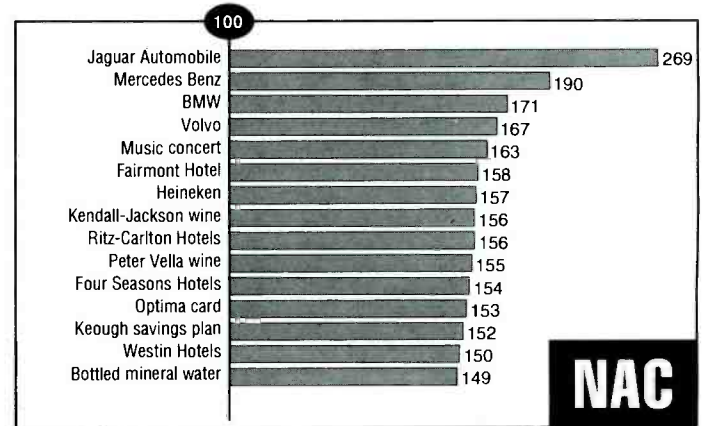

Scarborough Research Debuts

For the first time, **Scarborough Research** has taken its national qualitative radio research database and broken it out format by format. On this and the next five pages, you'll find the characteristics and consumption profiles of 18+ adults who tune each of the nation's key radio formats, based on **R&R's** format designations. This research was conducted in 56 markets between the end of 1994 and the end of 1995 (the company is now in 60 markets). For more information about Scarborough's research, contact **Barbara McFarland** at (212) 789-3575.

HIGH INDEX PROFILES

Listed below and on the next page are products and characteristics that rank high among radio's most popular formats. For example, in the box below, AC listeners are 55% more likely to fly Northwest AirlinK than radio listeners in general.