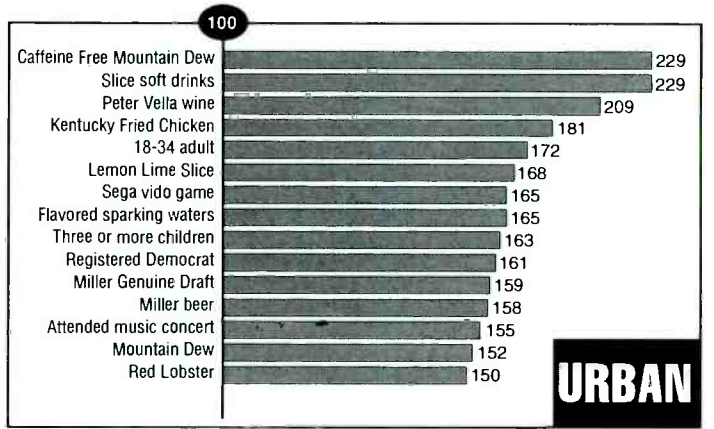

HIGH INDEX PROFILES

© 1995-1996 Scarborough Corporation

More than Research—Answers^{SM}

Harker Research

919 • 954 • 8300

AUDIENCE PROFILES BY FORMAT

	TOTAL		AC			Adult Alternative			Alternative			CHR			Classical		
	Adults*	Comp**	Adults	Comp	Index	Adults	Comp	Index	Adults	Comp	Index	Adults	Comp	Index	Adults	Comp	Index
TOTAL	106.5	100%	25.4	100%	100	4.5	100%	100	8.8	100%	100	20.3	100%	100	5.0	100%	100
Gender																	
Adult Men	50.9	48%	9.3	37%	77	2.6	57%	119	5.2	59%	123	8.7	43%	90	2.4	48%	100
Adult Women	55.6	52%	16.1	63%	121	1.9	43%	82	3.6	41%	79	11.6	57%	109	2.6	52%	100
Age																	
18-34	38.1	36%	10.8	42%	119	2.6	57%	160	6.8	77%	215	14.7	72%	202	.7	15%	42
35-54	40.7	38%	10.8	42%	111	1.8	40%	105	1.9	21%	55	5.1	25%	66	2.1	43%	112
55+	27.7	26%	3.9	15%	58	.1	3%	11	.2	2%	7	.6	3%	11	2.1	42%	162
Household Income																	
Less than $25K	24.8	23%	4.2	17%	71	.5	11%	49	1.3	15%	63	4.2	21%	89	.7	15%	63
$25K-$50K	44.9	42%	11.0	43%	102	1.8	40%	95	3.7	43%	101	9.2	45%	107	1.9	38%	91
$50K or higher	36.7	35%	10.2	40%	117	2.2	49%	141	3.7	43%	124	7.0	34%	99	2.3	47%	136
Education (highest level)																	
Didn't graduate HS	11.9	11%	1.6	6%	56	.1	3%	26	.6	7%	64	2.3	11%	100	.1	2%	16
HS Graduate	37.2	35%	8.5	33%	96	1.0	23%	67	2.4	27%	78	7.4	36%	104	.8	15%	43
Attended college	57.4	54%	15.3	60%	112	3.3	74%	137	5.8	66%	122	10.7	53%	98	4.1	83%	154
Marital Status																	
Married	59.0	55%	14.3	56%	101	2.2	49%	88	3.3	37%	67	7.9	39%	70	3.1	62%	111
Single	47.5	45%	11.2	44%	99	2.3	51%	115	5.5	63%	141	12.4	61%	137	1.9	38%	86
Children in Household																	
One	17.9	17%	5.0	20%	117	.8	19%	112	1.7	20%	119	4.6	23%	136	.6	12%	73
Two	16.2	15%	4.5	18%	116	.8	17%	114	1.4	16%	104	4.0	20%	129	.5	11%	69
Three or more	9.6	9%	2.6	10%	114	.4	8%	91	.6	7%	82	2.5	12%	136	.2	5%	50
Employment & Occupation																	
Employed Full/Part Time	70.3	66%	18.5	73%	110	3.7	84%	127	7.1	80%	122	15.0	74%	112	3.3	66%	100
White Collar	47.5	45%	13.8	54%	122	2.7	61%	138	4.9	55%	124	10.1	50%	112	2.8	56%	126
Blue Collar	22.8	21%	4.7	18%	86	1.0	22%	104	2.2	25%	117	4.9	24%	113	.5	10%	47
Own or Rent																	
Own	68.8	65%	16.5	65%	100	2.8	63%	98	4.9	55%	86	10.5	52%	80	3.6	72%	112
Rent	35.5	33%	8.4	33%	99	1.5	35%	104	3.6	41%	124	9.1	45%	134	1.3	26%	79
Voting: Registered to vote																	
Yes	83.3	78%	19.5	77%	98	3.6	80%	102	6.5	74%	94	13.8	68%	87	4.3	88%	112
No	23.2	22%	5.9	23%	107	.9	20%	93	2.3	26%	120	6.5	32%	148	.6	12%	57
Voted in last election																	
Presidential	73.2	69%	17.0	67%	97	3.1	70%	102	5.5	63%	92	11.1	55%	80	4.0	81%	118
Statewide	57.9	54%	13.4	53%	97	2.4	55%	100	4.1	47%	87	8.1	40%	73	3.5	71%	131
Local	53.7	50%	12.3	48%	96	2.1	46%	92	3.6	41%	81	7.5	37%	74	3.1	63%	126
Did not vote	29.0	27%	7.4	29%	106	1.1	26%	94	2.9	33%	120	8.1	40%	146	.8	16%	58
Voting: Political Party																	
Democrat	34.3	32%	7.4	29%	90	1.3	28%	87	2.2	25%	79	6.1	30%	93	1.6	32%	99
Republican	30.2	28%	7.6	30%	106	1.2	28%	98	2.6	30%	106	4.8	24%	83	1.6	32%	114
Independent	14.1	13%	3.3	13%	98	.7	17%	127	1.3	15%	115	2.6	13%	96	.9	18%	137
Other party	1.7	2%	.4	1%	94	.1	2%	124	.2	3%	160	.4	2%	123	.1	2%	132
No party preference	26.3	25%	6.7	27%	108	1.1	26%	104	2.4	27%	110	6.5	32%	129	.8	16%	63
Voting: Political Ideology																	
Conservative	27.7	26%	6.4	25%	97	1.0	23%	88	2.1	24%	92	4.0	20%	76	1.3	26%	101
Liberal	12.0	11%	3.1	12%	107	.8	18%	164	1.4	16%	139	2.8	14%	123	.8	17%	151
Moderate	28.0	26%	6.8	27%	102	1.3	29%	110	2.3	26%	101	4.6	23%	86	1.8	35%	135
No ideology	38.9	37%	9.2	36%	99	1.3	30%	82	3.0	34%	93	8.8	44%	119	1.1	21%	59

* Adult figures expressed in millions. ** = Composition