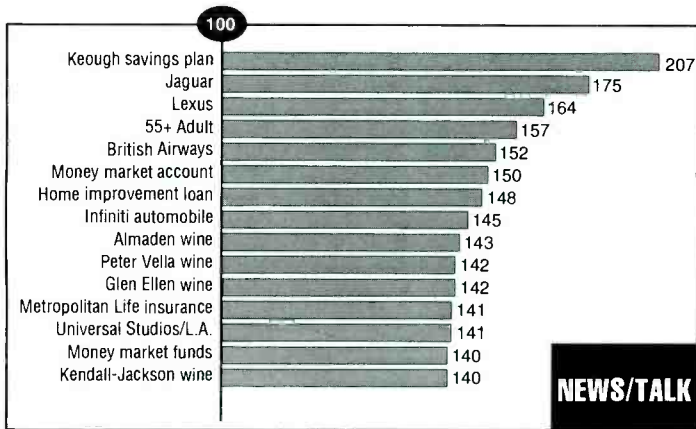

HIGH INDEX PROFILES

© 1995-1996 Scarborough Corporation

More than Research—Answers^{SM}

Harker Research

919 • 954 • 8300

AUDIENCE PROFILES BY FORMAT

	TOTAL		AC			Adult Alternative			Alternative			CHR			Classical		
	Adults*	Comp**	Adults	Comp	Index	Adults	Comp	Index	Adults	Comp	Index	Adults	Comp	Index	Adults	Comp	Index
TOTAL	106.5	100%	25.4	100%	100	4.5	100%	100	8.8	100%	100	20.3	100%	100	5.0	100%	100
Gender																	
Adult Men	50.9	48%	9.3	37%	77	2.6	57%	119	5.2	59%	123	8.7	43%	90	2.4	48%	100
Adult Women	55.6	52%	16.1	63%	121	1.9	43%	82	3.6	41%	79	11.6	57%	109	2.6	52%	100
Age																	
18-34	38.1	36%	10.8	42%	119	2.6	57%	160	6.8	77%	215	14.7	72%	202	.7	15%	42
35-54	40.7	38%	10.8	42%	111	1.8	40%	105	1.9	21%	55	5.1	25%	66	2.1	43%	112
55+	27.7	26%	3.9	15%	58	.1	3%	11	.2	2%	7	.6	3%	11	2.1	42%	162
Household Income																	
Less than $25K	24.8	23%	4.2	17%	71	.5	11%	49	1.3	15%	63	4.2	21%	89	.7	15%	63
$25K-$50K	44.9	42%	11.0	43%	102	1.8	40%	95	3.7	43%	101	9.2	45%	107	1.9	38%	91
$50K or higher	36.7	35%	10.2	40%	117	2.2	49%	141	3.7	43%	124	7.0	34%	99	2.3	47%	136
Education (highest level)																	
Didn't graduate HS	11.9	11%	1.6	6%	56	.1	3%	26	.6	7%	64	2.3	11%	100	.1	2%	16
HS Graduate	37.2	35%	8.5	33%	96	1.0	23%	67	2.4	27%	78	7.4	36%	104	.8	15%	43
Attended college	57.4	54%	15.3	60%	112	3.3	74%	137	5.8	66%	122	10.7	53%	98	4.1	83%	154
Marital Status																	
Married	59.0	55%	14.3	56%	101	2.2	49%	88	3.3	37%	67	7.9	39%	70	3.1	62%	111
Single	47.5	45%	11.2	44%	99	2.3	51%	115	5.5	63%	141	12.4	61%	137	1.9	38%	86
Children in Household																	
One	17.9	17%	5.0	20%	117	.8	19%	112	1.7	20%	119	4.6	23%	136	.6	12%	73
Two	16.2	15%	4.5	18%	116	.8	17%	114	1.4	16%	104	4.0	20%	129	.5	11%	69
Three or more	9.6	9%	2.6	10%	114	.4	8%	91	.6	7%	82	2.5	12%	136	.2	5%	50
Employment & Occupation																	
Employed Full/Part Time	70.3	66%	18.5	73%	110	3.7	84%	127	7.1	80%	122	15.0	74%	112	3.3	66%	100
White Collar	47.5	45%	13.8	54%	122	2.7	61%	138	4.9	55%	124	10.1	50%	112	2.8	56%	126
Blue Collar	22.8	21%	4.7	18%	86	1.0	22%	104	2.2	25%	117	4.9	24%	113	.5	10%	47
Own or Rent																	
Own	68.8	65%	16.5	65%	100	2.8	63%	98	4.9	55%	86	10.5	52%	80	3.6	72%	112
Rent	35.5	33%	8.4	33%	99	1.5	35%	104	3.6	41%	124	9.1	45%	134	1.3	26%	79
Voting: Registered to vote																	
Yes	83.3	78%	19.5	77%	98	3.6	80%	102	6.5	74%	94	13.8	68%	87	4.3	88%	112
No	23.2	22%	5.9	23%	107	.9	20%	93	2.3	26%	120	6.5	32%	148	.6	12%	57
Voted in last election																	
Presidential	73.2	69%	17.0	67%	97	3.1	70%	102	5.5	63%	92	11.1	55%	80	4.0	81%	118
Statewide	57.9	54%	13.4	53%	97	2.4	55%	100	4.1	47%	87	8.1	40%	73	3.5	71%	131
Local	53.7	50%	12.3	48%	96	2.1	46%	92	3.6	41%	81	7.5	37%	74	3.1	63%	126
Did not vote	29.0	27%	7.4	29%	106	1.1	26%	94	2.9	33%	120	8.1	40%	146	.8	16%	58
Voting: Political Party																	
Democrat	34.3	32%	7.4	29%	90	1.3	28%	87	2.2	25%	79	6.1	30%	93	1.6	32%	99
Republican	30.2	28%	7.6	30%	106	1.2	28%	98	2.6	30%	106	4.8	24%	83	1.6	32%	114
Independent	14.1	13%	3.3	13%	98	.7	17%	127	1.3	15%	115	2.6	13%	96	.9	18%	137
Other party	1.7	2%	.4	1%	94	.1	2%	124	.2	3%	160	.4	2%	123	.1	2%	132
No party preference	26.3	25%	6.7	27%	108	1.1	26%	104	2.4	27%	110	6.5	32%	129	.8	16%	63
Voting: Political Ideology																	
Conservative	27.7	26%	6.4	25%	97	1.0	23%	88	2.1	24%	92	4.0	20%	76	1.3	26%	101
Liberal	12.0	11%	3.1	12%	107	.8	18%	164	1.4	16%	139	2.8	14%	123	.8	17%	151
Moderate	28.0	26%	6.8	27%	102	1.3	29%	110	2.3	26%	101	4.6	23%	86	1.8	35%	135
No ideology	38.9	37%	9.2	36%	99	1.3	30%	82	3.0	34%	93	8.8	44%	119	1.1	21%	59

* Adult figures expressed in millions. ** = Composition