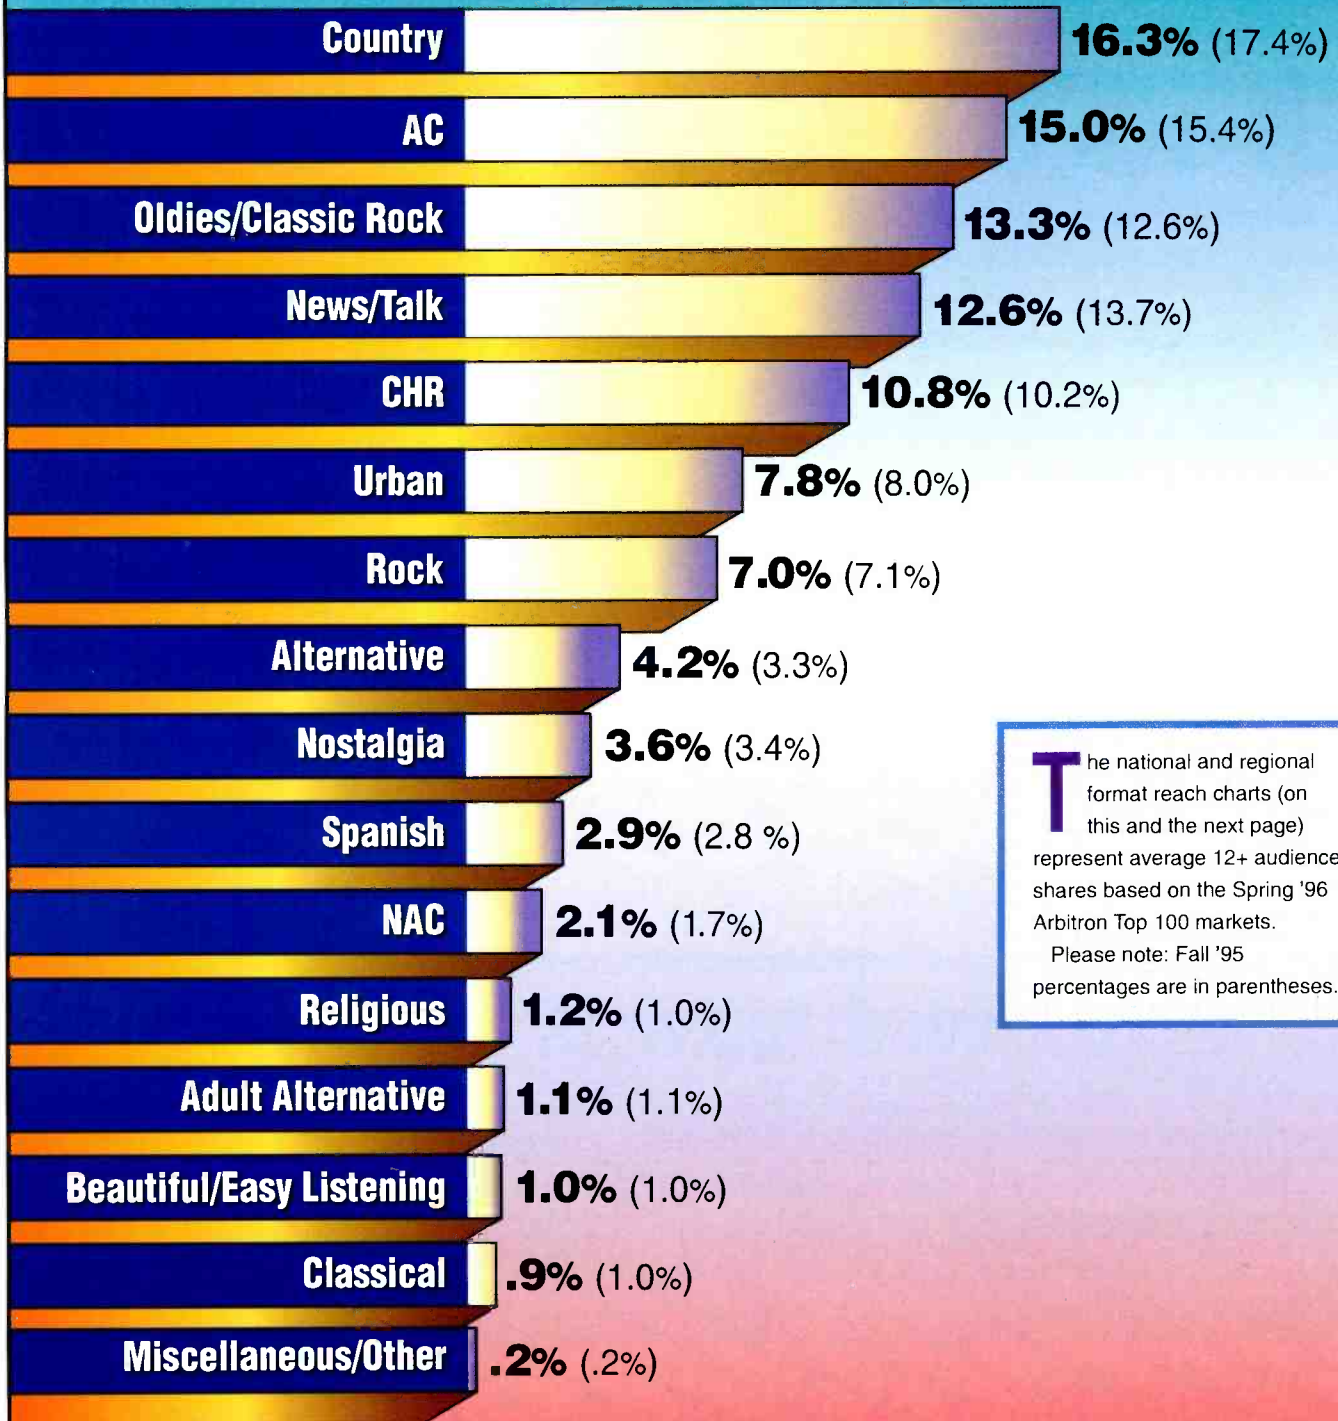

NATIONAL FORMAT REACH

Compared to last Fall's numbers, CHR improved quite nicely, thanks to the stunning debut of **WKTU/New York** and fine showings from a gaggle of other CHRs around the country. The format is up a full share point since Spring '95 and the improvement was most dramatic in the East and South. News/Talk was down compared to last Fall's O.J.-dominated airwaves but it's about even on a year-to-year basis. Alternative also gained big since last Spring, adding a full share point. But Country lost a share and a half in the last year.

The national and regional format reach charts (on this and the next page) represent average 12+ audience shares based on the Spring '96 Arbitron Top 100 markets. Please note: Fall '95 percentages are in parentheses.