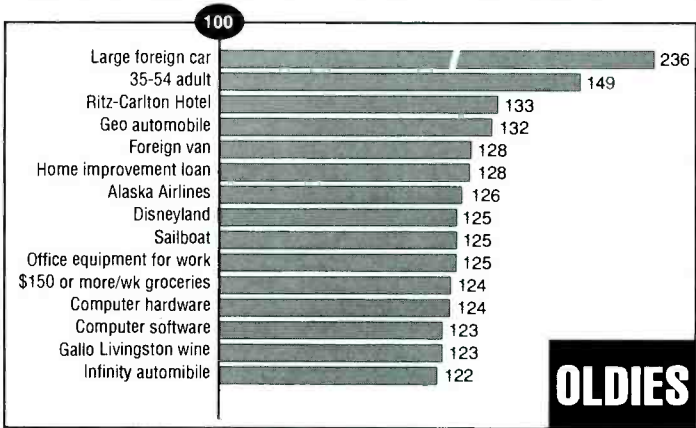

HIGH INDEX PROFILES

© 1995-1996 Scarborough Corporation

More than Research—Answers^{SM}

Harker Research

919 • 954 • 8300

AUDIENCE PROFILES BY FORMAT

	TOTAL		AC			Adult Alternative			Alternative			CHR			Classical		
	Adults*	Comp**	Adults	Comp	Index	Adults	Comp	Index	Adults	Comp	Index	Adults	Comp	Index	Adults	Comp	Index
TOTAL	106.5	100%	25.4	100%	100	4.5	100%	100	8.8	100%	100	20.3	100%	100	5.0	100%	100
Gender																	
Adult Men	50.9	48%	9.3	37%	77	2.6	57%	119	5.2	59%	123	8.7	43%	90	2.4	48%	100
Adult Women	55.6	52%	16.1	63%	121	1.9	43%	82	3.6	41%	79	11.6	57%	109	2.6	52%	100
Age																	
18-34	38.1	36%	10.8	42%	119	2.6	57%	160	6.8	77%	215	14.7	72%	202	.7	15%	42
35-54	40.7	38%	10.8	42%	111	1.8	40%	105	1.9	21%	55	5.1	25%	66	2.1	43%	112
55+	27.7	26%	3.9	15%	58	.1	3%	11	.2	2%	7	.6	3%	11	2.1	42%	162
Household Income																	
Less than $25K	24.8	23%	4.2	17%	71	.5	11%	49	1.3	15%	63	4.2	21%	89	.7	15%	63
$25K-$50K	44.9	42%	11.0	43%	102	1.8	40%	95	3.7	43%	101	9.2	45%	107	1.9	38%	91
$50K or higher	36.7	35%	10.2	40%	117	2.2	49%	141	3.7	43%	124	7.0	34%	99	2.3	47%	136
Education (highest level)																	
Didn't graduate HS	11.9	11%	1.6	6%	56	.1	3%	26	.6	7%	64	2.3	11%	100	.1	2%	16
HS Graduate	37.2	35%	8.5	33%	96	1.0	23%	67	2.4	27%	78	7.4	36%	104	.8	15%	43
Attended college	57.4	54%	15.3	60%	112	3.3	74%	137	5.8	66%	122	10.7	53%	98	4.1	83%	154
Marital Status																	
Married	59.0	55%	14.3	56%	101	2.2	49%	88	3.3	37%	67	7.9	39%	70	3.1	62%	111
Single	47.5	45%	11.2	44%	99	2.3	51%	115	5.5	63%	141	12.4	61%	137	1.9	38%	86
Children in Household																	
One	17.9	17%	5.0	20%	117	.8	19%	112	1.7	20%	119	4.6	23%	136	.6	12%	73
Two	16.2	15%	4.5	18%	116	.8	17%	114	1.4	16%	104	4.0	20%	129	.5	11%	69
Three or more	9.6	9%	2.6	10%	114	.4	8%	91	.6	7%	82	2.5	12%	136	.2	5%	50
Employment & Occupation																	
Employed Full/Part Time	70.3	66%	18.5	73%	110	3.7	84%	127	7.1	80%	122	15.0	74%	112	3.3	66%	100
White Collar	47.5	45%	13.8	54%	122	2.7	61%	138	4.9	55%	124	10.1	50%	112	2.8	56%	126
Blue Collar	22.8	21%	4.7	18%	86	1.0	22%	104	2.2	25%	117	4.9	24%	113	.5	10%	47
Own or Rent																	
Own	68.8	65%	16.5	65%	100	2.8	63%	98	4.9	55%	86	10.5	52%	80	3.6	72%	112
Rent	35.5	33%	8.4	33%	99	1.5	35%	104	3.6	41%	124	9.1	45%	134	1.3	26%	79
Voting: Registered to vote																	
Yes	83.3	78%	19.5	77%	98	3.6	80%	102	6.5	74%	94	13.8	68%	87	4.3	88%	112
No	23.2	22%	5.9	23%	107	.9	20%	93	2.3	26%	120	6.5	32%	148	.6	12%	57
Voted in last election																	
Presidential	73.2	69%	17.0	67%	97	3.1	70%	102	5.5	63%	92	11.1	55%	80	4.0	81%	118
Statewide	57.9	54%	13.4	53%	97	2.4	55%	100	4.1	47%	87	8.1	40%	73	3.5	71%	131
Local	53.7	50%	12.3	48%	96	2.1	46%	92	3.6	41%	81	7.5	37%	74	3.1	63%	126
Did not vote	29.0	27%	7.4	29%	106	1.1	26%	94	2.9	33%	120	8.1	40%	146	.8	16%	58
Voting: Political Party																	
Democrat	34.3	32%	7.4	29%	90	1.3	28%	87	2.2	25%	79	6.1	30%	93	1.6	32%	99
Republican	30.2	28%	7.6	30%	106	1.2	28%	98	2.6	30%	106	4.8	24%	83	1.6	32%	114
Independent	14.1	13%	3.3	13%	98	.7	17%	127	1.3	15%	115	2.6	13%	96	.9	18%	137
Other party	1.7	2%	.4	1%	94	.1	2%	124	.2	3%	160	.4	2%	123	.1	2%	132
No party preference	26.3	25%	6.7	27%	108	1.1	26%	104	2.4	27%	110	6.5	32%	129	.8	16%	63
Voting: Political Ideology																	
Conservative	27.7	26%	6.4	25%	97	1.0	23%	88	2.1	24%	92	4.0	20%	76	1.3	26%	101
Liberal	12.0	11%	3.1	12%	107	.8	18%	164	1.4	16%	139	2.8	14%	123	.8	17%	151
Moderate	28.0	26%	6.8	27%	102	1.3	29%	110	2.3	26%	101	4.6	23%	86	1.8	35%	135
No ideology	38.9	37%	9.2	36%	99	1.3	30%	82	3.0	34%	93	8.8	44%	119	1.1	21%	59

* Adult figures expressed in millions. ** = Composition