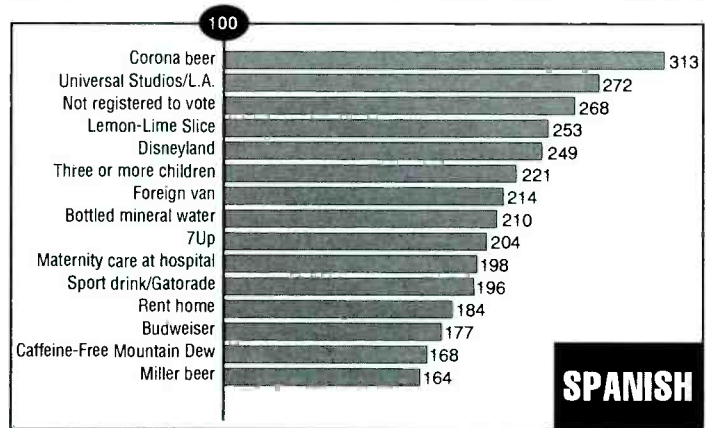

HIGH INDEX PROFILES

© 1995-1996 Scarborough Corporation

More than Research—Answers^{SM}

Harker Research

919 • 954 • 8300

AUDIENCE PROFILES BY FORMAT

	TOTAL		AC			Adult Alternative			Alternative			CHR			Classical		
	Adults*	Comp**	Adults	Comp	Index	Adults	Comp	Index	Adults	Comp	Index	Adults	Comp	Index	Adults	Comp	Index
TOTAL	106.5	100%	25.4	100%	100	4.5	100%	100	8.8	100%	100	20.3	100%	100	5.0	100%	100
Gender																	
Adult Men	50.9	48%	9.3	37%	77	2.6	57%	119	5.2	59%	123	8.7	43%	90	2.4	48%	100
Adult Women	55.6	52%	16.1	63%	121	1.9	43%	82	3.6	41%	79	11.6	57%	109	2.6	52%	100
Age																	
18-34	38.1	36%	10.8	42%	119	2.6	57%	160	6.8	77%	215	14.7	72%	202	.7	15%	42
35-54	40.7	38%	10.8	42%	111	1.8	40%	105	1.9	21%	55	5.1	25%	66	2.1	43%	112
55+	27.7	26%	3.9	15%	58	.1	3%	11	.2	2%	7	.6	3%	11	2.1	42%	162
Household Income																	
Less than $25K	24.8	23%	4.2	17%	71	.5	11%	49	1.3	15%	63	4.2	21%	89	.7	15%	63
$25K-$50K	44.9	42%	11.0	43%	102	1.8	40%	95	3.7	43%	101	9.2	45%	107	1.9	38%	91
$50K or higher	36.7	35%	10.2	40%	117	2.2	49%	141	3.7	43%	124	7.0	34%	99	2.3	47%	136
Education (highest level)																	
Didn't graduate HS	11.9	11%	1.6	6%	56	.1	3%	26	.6	7%	64	2.3	11%	100	.1	2%	16
HS Graduate	37.2	35%	8.5	33%	96	1.0	23%	67	2.4	27%	78	7.4	36%	104	.8	15%	43
Attended college	57.4	54%	15.3	60%	112	3.3	74%	137	5.8	66%	122	10.7	53%	98	4.1	83%	154
Marital Status																	
Married	59.0	55%	14.3	56%	101	2.2	49%	88	3.3	37%	67	7.9	39%	70	3.1	62%	111
Single	47.5	45%	11.2	44%	99	2.3	51%	115	5.5	63%	141	12.4	61%	137	1.9	38%	86
Children in Household																	
One	17.9	17%	5.0	20%	117	.8	19%	112	1.7	20%	119	4.6	23%	136	.6	12%	73
Two	16.2	15%	4.5	18%	116	.8	17%	114	1.4	16%	104	4.0	20%	129	.5	11%	69
Three or more	9.6	9%	2.6	10%	114	.4	8%	91	.6	7%	82	2.5	12%	136	.2	5%	50
Employment & Occupation																	
Employed Full/Part Time	70.3	66%	18.5	73%	110	3.7	84%	127	7.1	80%	122	15.0	74%	112	3.3	66%	100
White Collar	47.5	45%	13.8	54%	122	2.7	61%	138	4.9	55%	124	10.1	50%	112	2.8	56%	126
Blue Collar	22.8	21%	4.7	18%	86	1.0	22%	104	2.2	25%	117	4.9	24%	113	.5	10%	47
Own or Rent																	
Own	68.8	65%	16.5	65%	100	2.8	63%	98	4.9	55%	86	10.5	52%	80	3.6	72%	112
Rent	35.5	33%	8.4	33%	99	1.5	35%	104	3.6	41%	124	9.1	45%	134	1.3	26%	79
Voting: Registered to vote																	
Yes	83.3	78%	19.5	77%	98	3.6	80%	102	6.5	74%	94	13.8	68%	87	4.3	88%	112
No	23.2	22%	5.9	23%	107	.9	20%	93	2.3	26%	120	6.5	32%	148	.6	12%	57
Voted in last election																	
Presidential	73.2	69%	17.0	67%	97	3.1	70%	102	5.5	63%	92	11.1	55%	80	4.0	81%	118
Statewide	57.9	54%	13.4	53%	97	2.4	55%	100	4.1	47%	87	8.1	40%	73	3.5	71%	131
Local	53.7	50%	12.3	48%	96	2.1	46%	92	3.6	41%	81	7.5	37%	74	3.1	63%	126
Did not vote	29.0	27%	7.4	29%	106	1.1	26%	94	2.9	33%	120	8.1	40%	146	.8	16%	58
Voting: Political Party																	
Democrat	34.3	32%	7.4	29%	90	1.3	28%	87	2.2	25%	79	6.1	30%	93	1.6	32%	99
Republican	30.2	28%	7.6	30%	106	1.2	28%	98	2.6	30%	106	4.8	24%	83	1.6	32%	114
Independent	14.1	13%	3.3	13%	98	.7	17%	127	1.3	15%	115	2.6	13%	96	.9	18%	137
Other party	1.7	2%	.4	1%	94	.1	2%	124	.2	3%	160	.4	2%	123	.1	2%	132
No party preference	26.3	25%	6.7	27%	108	1.1	26%	104	2.4	27%	110	6.5	32%	129	.8	16%	63
Voting: Political Ideology																	
Conservative	27.7	26%	6.4	25%	97	1.0	23%	88	2.1	24%	92	4.0	20%	76	1.3	26%	101
Liberal	12.0	11%	3.1	12%	107	.8	18%	164	1.4	16%	139	2.8	14%	123	.8	17%	151
Moderate	28.0	26%	6.8	27%	102	1.3	29%	110	2.3	26%	101	4.6	23%	86	1.8	35%	135
No ideology	38.9	37%	9.2	36%	99	1.3	30%	82	3.0	34%	93	8.8	44%	119	1.1	21%	59

* Adult figures expressed in millions. ** = Composition