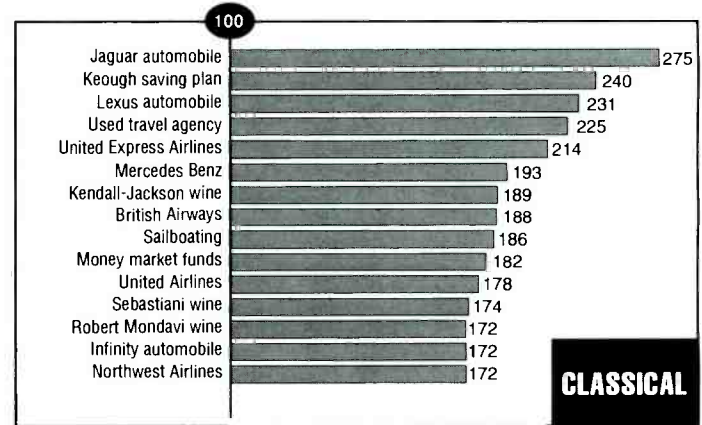

Scarborough Research Debuts

For the first time, **Scarborough Research** has taken its national qualitative radio research database and broken it out format by format. On this and the next five pages, you'll find the characteristics and consumption profiles of 18+ adults who tune each of the nation's key radio formats, based on **R&R's** format designations. This research was conducted in 56 markets between the end of 1994 and the end of 1995 (the company is now in 60 markets). For more information about Scarborough's research, contact **Barbara McFarland** at (212) 789-3575.

HIGH INDEX PROFILES

Listed below and on the next page are products and characteristics that rank high among radio's most popular formats. For example, in the box below, AC listeners are 55% more likely to fly Northwest AirlinK than radio listeners in general.