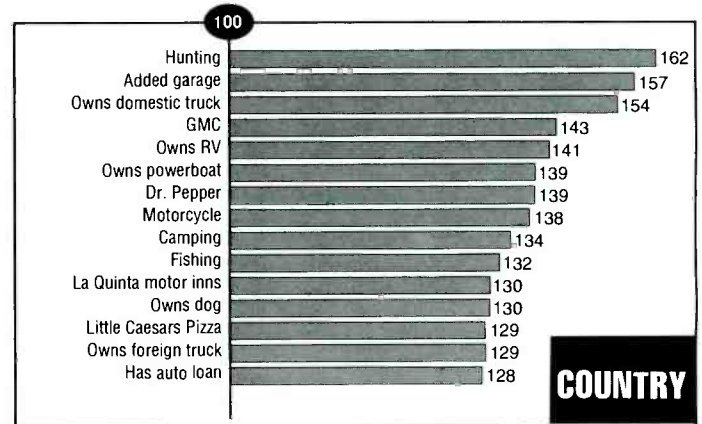

Scarborough Research Debuts

For the first time, **Scarborough Research** has taken its national qualitative radio research database and broken it out format by format. On this and the next five pages, you'll find the characteristics and consumption profiles of 18+ adults who tune each of the nation's key radio formats, based on **R&R's** format designations. This research was conducted in 56 markets between the end of 1994 and the end of 1995 (the company is now in 60 markets). For more information about Scarborough's research, contact **Barbara McFarland** at (212) 789-3575.

HIGH INDEX PROFILES

Listed below and on the next page are products and characteristics that rank high among radio's most popular formats. For example, in the box below, AC listeners are 55% more likely to fly Northwest AirlinK than radio listeners in general.