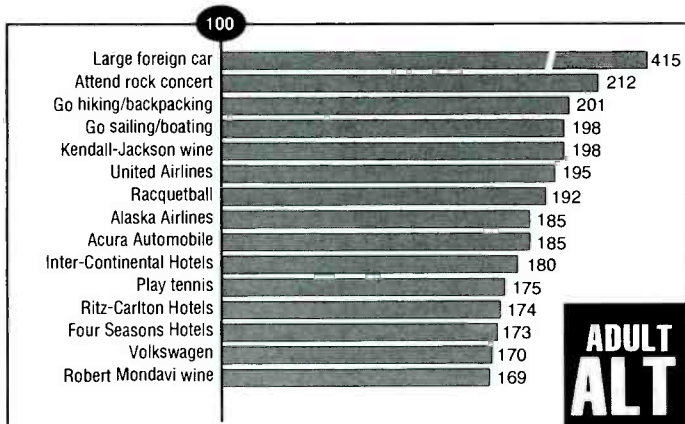

Scarborough Research Debuts

For the first time, **Scarborough Research** has taken its national qualitative radio research database and broken it out format by format. On this and the next five pages, you'll find the characteristics and consumption profiles of 18+ adults who tune each of the nation's key radio formats, based on **R&R's** format designations. This research was conducted in 56 markets between the end of 1994 and the end of 1995 (the company is now in 60 markets). For more information about Scarborough's research, contact **Barbara McFarland** at (212) 789-3575.

HIGH INDEX PROFILES

Listed below and on the next page are products and characteristics that rank high among radio's most popular formats. For example, in the box below, AC listeners are 55% more likely to fly Northwest AirlinK than radio listeners in general.