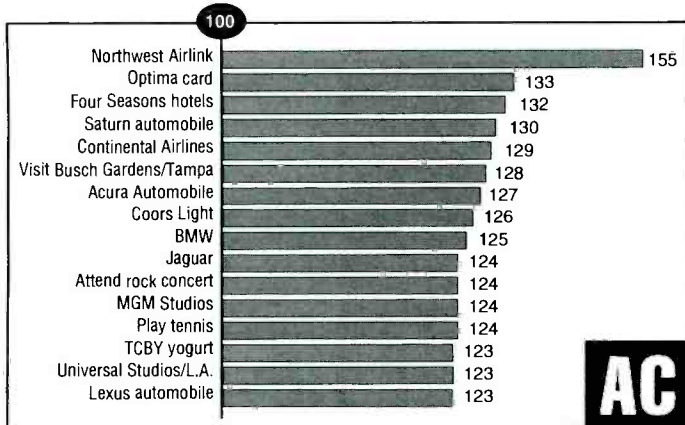

Scarborough Research Debuts

For the first time, **Scarborough Research** has taken its national qualitative radio research database and broken it out format by format. On this and the next five pages, you'll find the characteristics and consumption profiles of 18+ adults who tune each of the nation's key radio formats, based on **R&R's** format designations. This research was conducted in 56 markets between the end of 1994 and the end of 1995 (the company is now in 60 markets). For more information about Scarborough's research, contact **Barbara McFarland** at (212) 789-3575.

HIGH INDEX PROFILES

Listed below and on the next page are products and characteristics that rank high among radio's most popular formats. For example, in the box below, AC listeners are 55% more likely to fly Northwest AirlinK than radio listeners in general.