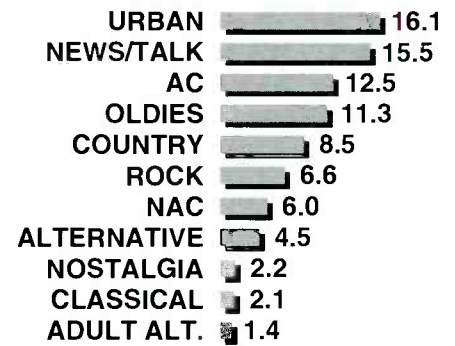

12+ POPULATION: 3,652,100 (Black: 21.5%; Hispanic: N/A)

SPRING '95	SUMMER '95	FALL '95	WINTER '96	SPRING '96	METRO RANK	12+ ADH RANK	STATION FORMAT	FREQUENCY POWER (NIGHTIME POWER)	12+ CUME RANK	12-17 RANK	18-34 RANK	18-49 RANK	25-54 RANK	35-64 RANK	AVG. MINS. LISTENED	OWNER	NATIONAL REP FIRM
1.7	1.7	1.3	1.4	1.5	21		WDZR-FM <i>Rock</i>	102.7 50kw	20	8	12	19	21	26	45	Syndicated Com.	D&R
0.5	0.8	1.2	1.4	1.4	22		CIDR-FM <i>Adult Alternative</i>	93.9 100kw	21	17	17	18	18	19	45	CHUM Group Ltd.	ROS
1.1	1.1	1.3	1.4	1.1	23		WQBH-AM <i>Urban/Oldies</i>	1400 1kw	26	21	26	25	25	18	87	TXC Corp.	PATT
0.9	0.9	1.3	0.9	1.0	24		WGPR-FM <i>Urban</i>	107.5 13.5kw	25	25	20	22	22	25	59	WGPR, Inc.	—

DEMOGRAPHIC RANKINGS

FORMAT REACH

Men 18-34	Women 18-34	Men 18-49	Women 18-49	Men 25-54	Women 25-54
1 WJLB-FM	1 WJLB-FM	1 WRIF-FM	1 WJLB-FM	1 WRIF-FM	1 WNIC-FM
2 WRIF-FM	2 WKQI-FM	2 WJLB-FM	2 WNIC-FM	2 WJLB-FM	2 WJLB-FM
3 WHYT-FM	3 WNIC-FM	3 WOMC-FM	3 WKQI-FM	3 WOMC-FM	3 WOMC-FM
4 WKQI-FM	4 WYCD-FM	4 WCSX-FM	4 WOMC-FM	4 WCSX-FM	4 WKQI-FM
5 WCSX-FM	5 WWWW-FM	5 WJR-AM	5 WYCD-FM	5 WJR-AM	5 WWWW-FM
6 WDZR-FM	6 WRIF-FM	6 WJZZ-FM	6 WMXD-FM	6 WWJ-AM	6 WMXD-FM
7 WYST-FM	7 WHYT-FM	7 WNIC-FM	7 WWWW-FM	7 WJZZ-FM	7 WYCD-FM
8 CIMX-FM	8 WMXD-FM	8 WVMV-FM	8 WLTJ-FM	8 WVMV-FM	8 WLTJ-FM
9 WNIC-FM	9 WLTJ-FM	9 WYST-FM	9 WRIF-FM	9 WYST-FM	9 WYST-FM
10 WJR-AM	10 WYST-FM	10 WWJ-AM	10 WHYT-FM	10 WXYT-AM	10 WVMV-FM

+

+

=

For more information call (212) 581-3962

THE GREAT VOICE OF THE GREAT LAKES