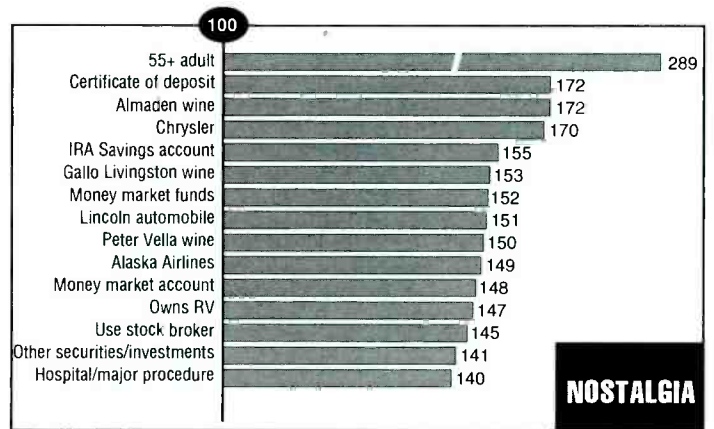

HIGH INDEX PROFILES

© 1995-1996 Scarborough Corporation

More than Research—Answers^{SM}

Harker Research

919 • 954 • 8300

AUDIENCE PROFILES BY FORMAT

	TOTAL		AC			Adult Alternative			Alternative			CHR			Classical		
	Adults*	Comp**	Adults	Comp	Index	Adults	Comp	Index	Adults	Comp	Index	Adults	Comp	Index	Adults	Comp	Index
TOTAL	106.5	100%	25.4	100%	100	4.5	100%	100	8.8	100%	100	20.3	100%	100	5.0	100%	100
Gender																	
Adult Men	50.9	48%	9.3	37%	77	2.6	57%	119	5.2	59%	123	8.7	43%	90	2.4	48%	100
Adult Women	55.6	52%	16.1	63%	121	1.9	43%	82	3.6	41%	79	11.6	57%	109	2.6	52%	100
Age																	
18-34	38.1	36%	10.8	42%	119	2.6	57%	160	6.8	77%	215	14.7	72%	202	.7	15%	42
35-54	40.7	38%	10.8	42%	111	1.8	40%	105	1.9	21%	55	5.1	25%	66	2.1	43%	112
55+	27.7	26%	3.9	15%	58	.1	3%	11	.2	2%	7	.6	3%	11	2.1	42%	162
Household Income																	
Less than $25K	24.8	23%	4.2	17%	71	.5	11%	49	1.3	15%	63	4.2	21%	89	.7	15%	63
$25K-$50K	44.9	42%	11.0	43%	102	1.8	40%	95	3.7	43%	101	9.2	45%	107	1.9	38%	91
$50K or higher	36.7	35%	10.2	40%	117	2.2	49%	141	3.7	43%	124	7.0	34%	99	2.3	47%	136
Education (highest level)																	
Didn't graduate HS	11.9	11%	1.6	6%	56	.1	3%	26	.6	7%	64	2.3	11%	100	.1	2%	16
HS Graduate	37.2	35%	8.5	33%	96	1.0	23%	67	2.4	27%	78	7.4	36%	104	.8	15%	43
Attended college	57.4	54%	15.3	60%	112	3.3	74%	137	5.8	66%	122	10.7	53%	98	4.1	83%	154
Marital Status																	
Married	59.0	55%	14.3	56%	101	2.2	49%	88	3.3	37%	67	7.9	39%	70	3.1	62%	111
Single	47.5	45%	11.2	44%	99	2.3	51%	115	5.5	63%	141	12.4	61%	137	1.9	38%	86
Children in Household																	
One	17.9	17%	5.0	20%	117	.8	19%	112	1.7	20%	119	4.6	23%	136	.6	12%	73
Two	16.2	15%	4.5	18%	116	.8	17%	114	1.4	16%	104	4.0	20%	129	.5	11%	69
Three or more	9.6	9%	2.6	10%	114	.4	8%	91	.6	7%	82	2.5	12%	136	.2	5%	50
Employment & Occupation																	
Employed Full/Part Time	70.3	66%	18.5	73%	110	3.7	84%	127	7.1	80%	122	15.0	74%	112	3.3	66%	100
White Collar	47.5	45%	13.8	54%	122	2.7	61%	138	4.9	55%	124	10.1	50%	112	2.8	56%	126
Blue Collar	22.8	21%	4.7	18%	86	1.0	22%	104	2.2	25%	117	4.9	24%	113	.5	10%	47
Own or Rent																	
Own	68.8	65%	16.5	65%	100	2.8	63%	98	4.9	55%	86	10.5	52%	80	3.6	72%	112
Rent	35.5	33%	8.4	33%	99	1.5	35%	104	3.6	41%	124	9.1	45%	134	1.3	26%	79
Voting: Registered to vote																	
Yes	83.3	78%	19.5	77%	98	3.6	80%	102	6.5	74%	94	13.8	68%	87	4.3	88%	112
No	23.2	22%	5.9	23%	107	.9	20%	93	2.3	26%	120	6.5	32%	148	.6	12%	57
Voted in last election																	
Presidential	73.2	69%	17.0	67%	97	3.1	70%	102	5.5	63%	92	11.1	55%	80	4.0	81%	118
Statewide	57.9	54%	13.4	53%	97	2.4	55%	100	4.1	47%	87	8.1	40%	73	3.5	71%	131
Local	53.7	50%	12.3	48%	96	2.1	46%	92	3.6	41%	81	7.5	37%	74	3.1	63%	126
Did not vote	29.0	27%	7.4	29%	106	1.1	26%	94	2.9	33%	120	8.1	40%	146	.8	16%	58
Voting: Political Party																	
Democrat	34.3	32%	7.4	29%	90	1.3	28%	87	2.2	25%	79	6.1	30%	93	1.6	32%	99
Republican	30.2	28%	7.6	30%	106	1.2	28%	98	2.6	30%	106	4.8	24%	83	1.6	32%	114
Independent	14.1	13%	3.3	13%	98	.7	17%	127	1.3	15%	115	2.6	13%	96	.9	18%	137
Other party	1.7	2%	.4	1%	94	.1	2%	124	.2	3%	160	.4	2%	123	.1	2%	132
No party preference	26.3	25%	6.7	27%	108	1.1	26%	104	2.4	27%	110	6.5	32%	129	.8	16%	63
Voting: Political Ideology																	
Conservative	27.7	26%	6.4	25%	97	1.0	23%	88	2.1	24%	92	4.0	20%	76	1.3	26%	101
Liberal	12.0	11%	3.1	12%	107	.8	18%	164	1.4	16%	139	2.8	14%	123	.8	17%	151
Moderate	28.0	26%	6.8	27%	102	1.3	29%	110	2.3	26%	101	4.6	23%	86	1.8	35%	135
No ideology	38.9	37%	9.2	36%	99	1.3	30%	82	3.0	34%	93	8.8	44%	119	1.1	21%	59

* Adult figures expressed in millions. ** = Composition