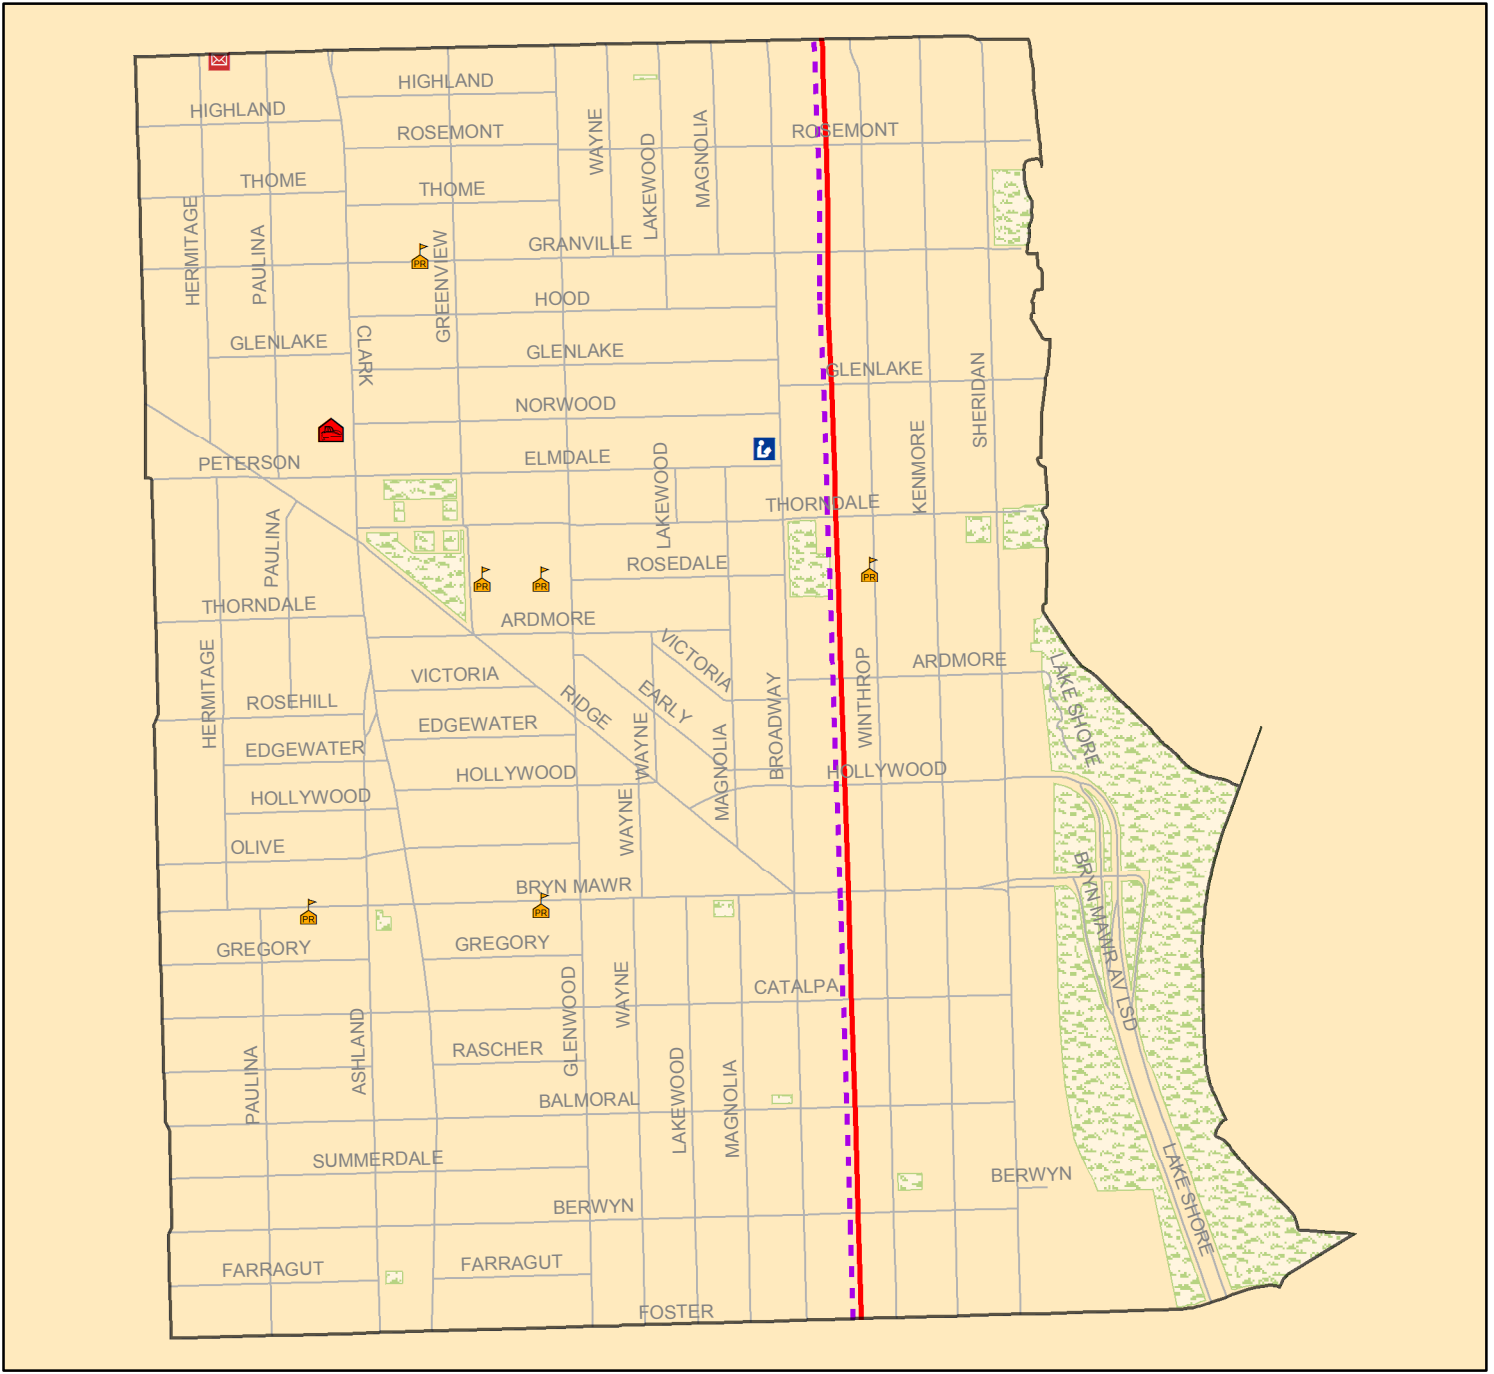

EDGEWATER

Legend

	Firehouses		CTA Lines
	Hospitals		Blue Line Subway
	Libraries		Blue Line Elevated/At-Grade
	Police Facilities		Brown Line
	Schools		Brown, Purple Lines
	U S Post Offices		Green Line
	Railroads		Green, Orange Lines
	Cemeteries		Pink, Brown, Purple, Orange Lines
	Parks		Pink, Brown, Purple, Orange, Green Lines
			Orange Line
			Purple Line
			Red Line Subway
			Red Line Elevated/At-Grade
			Red, Purple Lines
			Red, Purple, Brown Lines
			Yellow Line