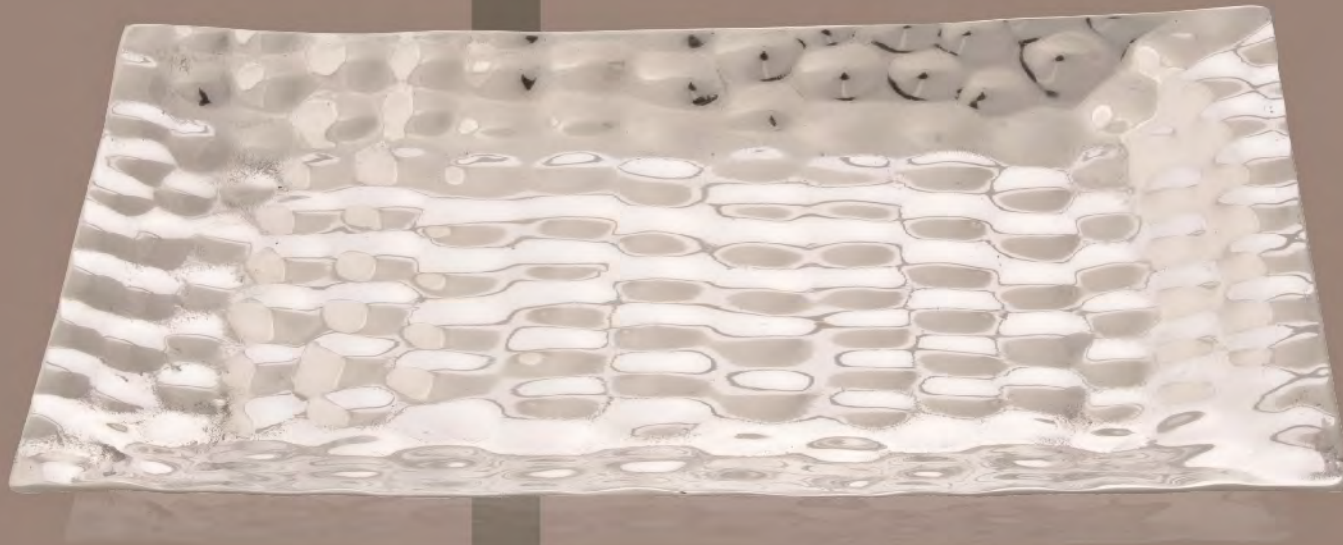

OK-O421-O
Rehilete Small Snack
Container with Bright
Silver finish
11 X 11 X 1 "

OK-O461
Sweet Snack Container
with Bright Silver finish
14 X 9 X 1 "

OK-O120-D

Mora Baguette Container
with Bright Silver finish

18 X 8 X 1