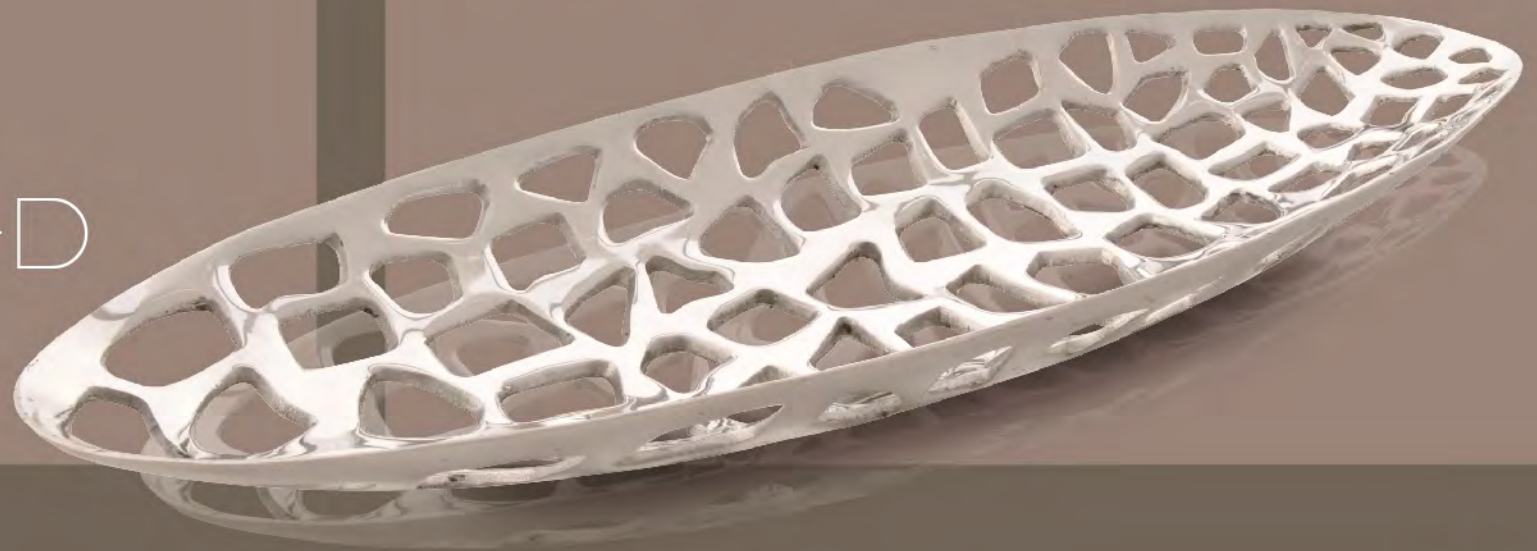

OK-0451-D

Carey Fruit Container
with Bright Silver finish

21 X 8 X 2"