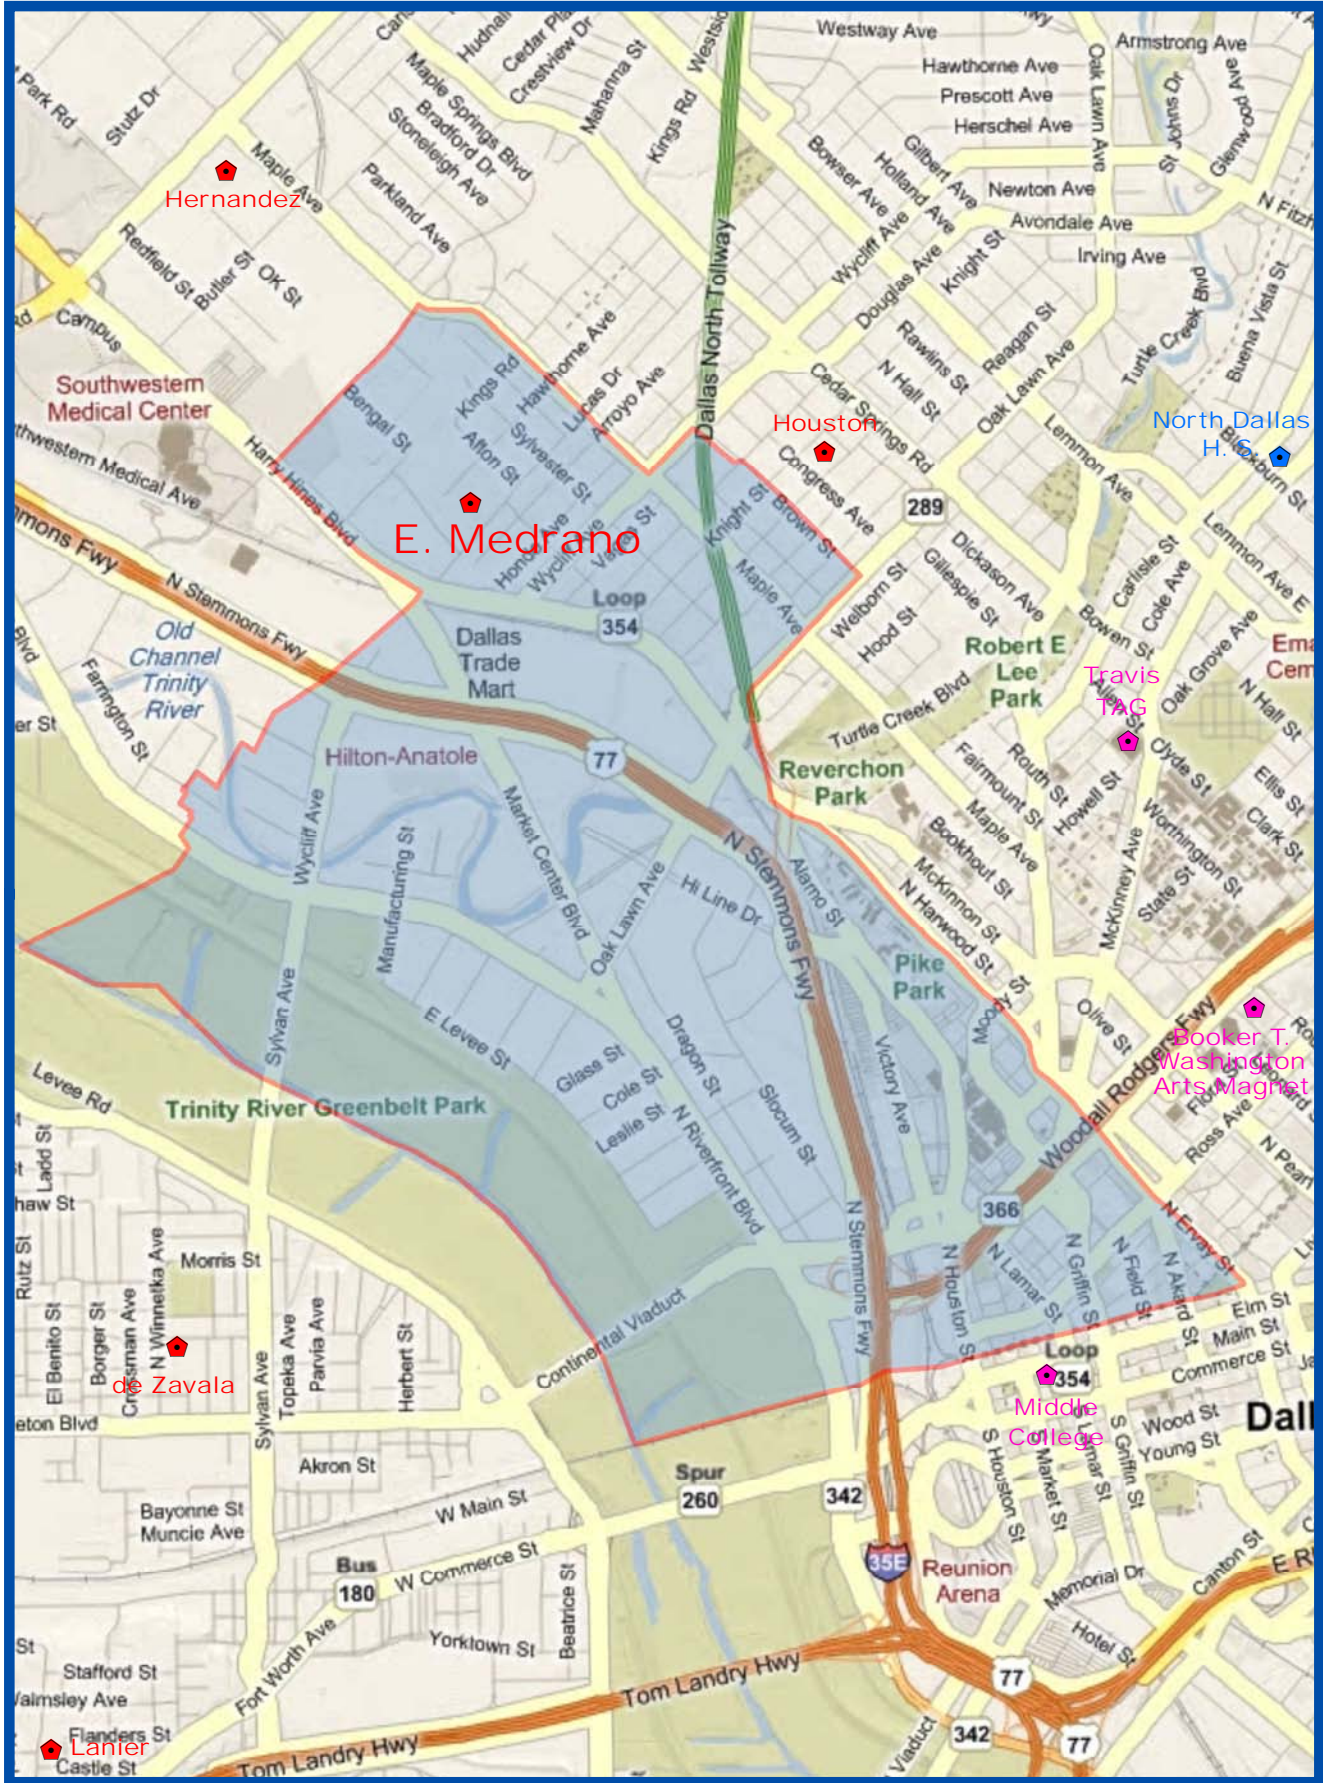

Fall 2011  
Esperanza "Hope" Medrano Elementary Attendance Zone  
Grades PK-5

Outer boundary of zone may include students living on both sides of the street.