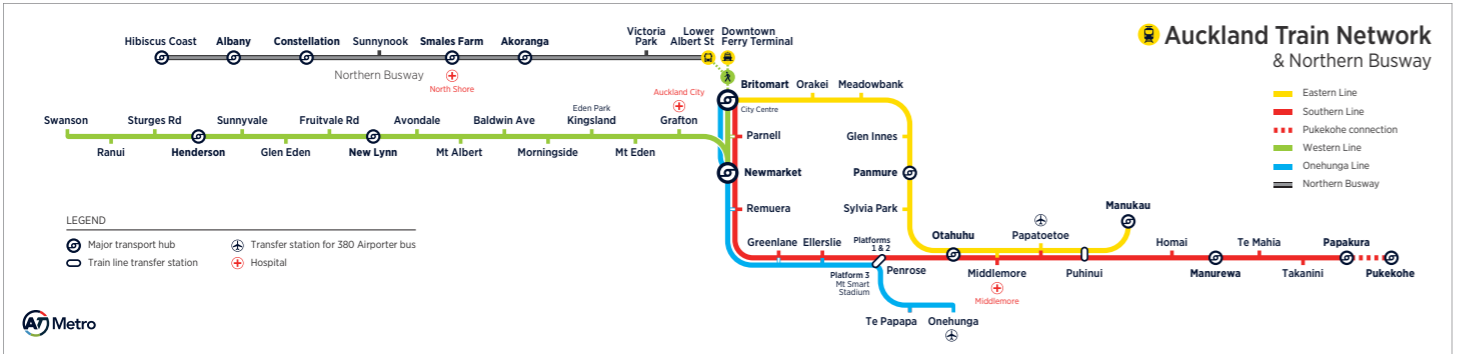

Legend

	Bus station
	Train station
	Train line
	Ferry terminal
	Park and Ride

Henderson Station

Bus Stop 1653

- 14T Great North Rd, New Lynn
- 14W Great North Rd, New Lynn
- 162 Glendene

Bus Stop 5841

- 147 Lincoln Rd, Triangle Rd, Westgate
- 14W Lincoln Rd, Waikumau Rd, Westgate
- 120 Don Buck Rd, Westgate, Hobsonville Rd, Greenhithe, Constellation Station
- 131 Te Atatu Rd, Te Atatu Peninsula
- 133 Te Atatu Rd, Northwestern Motorway, Great North Rd, City Centre
- 133X Te Atatu Rd, Northwestern Motorway, City Centre, Express
- 134 Edmonton Rd, Flanshaw Rd, Northwestern Motorway, Great North Rd, City Centre
- 138 Edmonton Rd, Rosebank Rd, New Lynn
- 141 Rathgar Rd, Metcalfe Rd, Summerland Dr, Henderson Valley Shops
- 142 Henderson Valley Shops, Summerland Rd, Metcalfe Rd, Rathgar Rd
- 143 Sturges Rd, Panorama Dr, Ranui
- 146 Central Park Dr, Universal Dr, Swanson, Waitakere Village

Bus Stop 5860

- 152 Great North Rd, New Lynn
- 154 Great North Rd, New Lynn

New Lynn Station

Bus Stop 5906

- 22N New North Rd, City Centre
- 107 Avondale Loop
- 138 Rosebank Rd, Edmonton Rd, Henderson
- 223X New North Rd, City Centre Express
- 670 Avondale, Onehunga, Otahuhu

Bus Stop 5912

- 14T Henderson, Westgate
- 14W Henderson, Westgate
- 151X Glen Eden
- 152 Glen Eden, Sunnyside
- 154 Glen Eden

Bus Stop 5908

- 24B Blockhouse Bay, Sandringham Rd, City Centre
- 24R Owairaka, Sandringham Rd, City Centre
- 68 Blockhouse Bay, Richardson Rd, Onehunga
- 243X Richardson Rd, Sandringham Rd, City Centre Express

Bus Stop 5910

- 161 Brains Park
- 162 Glendene
- 170 Titirangi, Titirangi South
- 171 Titirangi, Laingholm
- 171X Titirangi, Laingholm
- 172 Titirangi, Glen Eden
- 172X Titirangi, Glen Eden
- 186 New Lynn Loop
- 195 Green Bay, Blockhouse Bay

Bus Stop 5914

- 18 Great North Rd, Avondale, Pt Chevalier, City Centre
- 151X City Centre Express
- 171X City Centre Express
- 172X City Centre Express