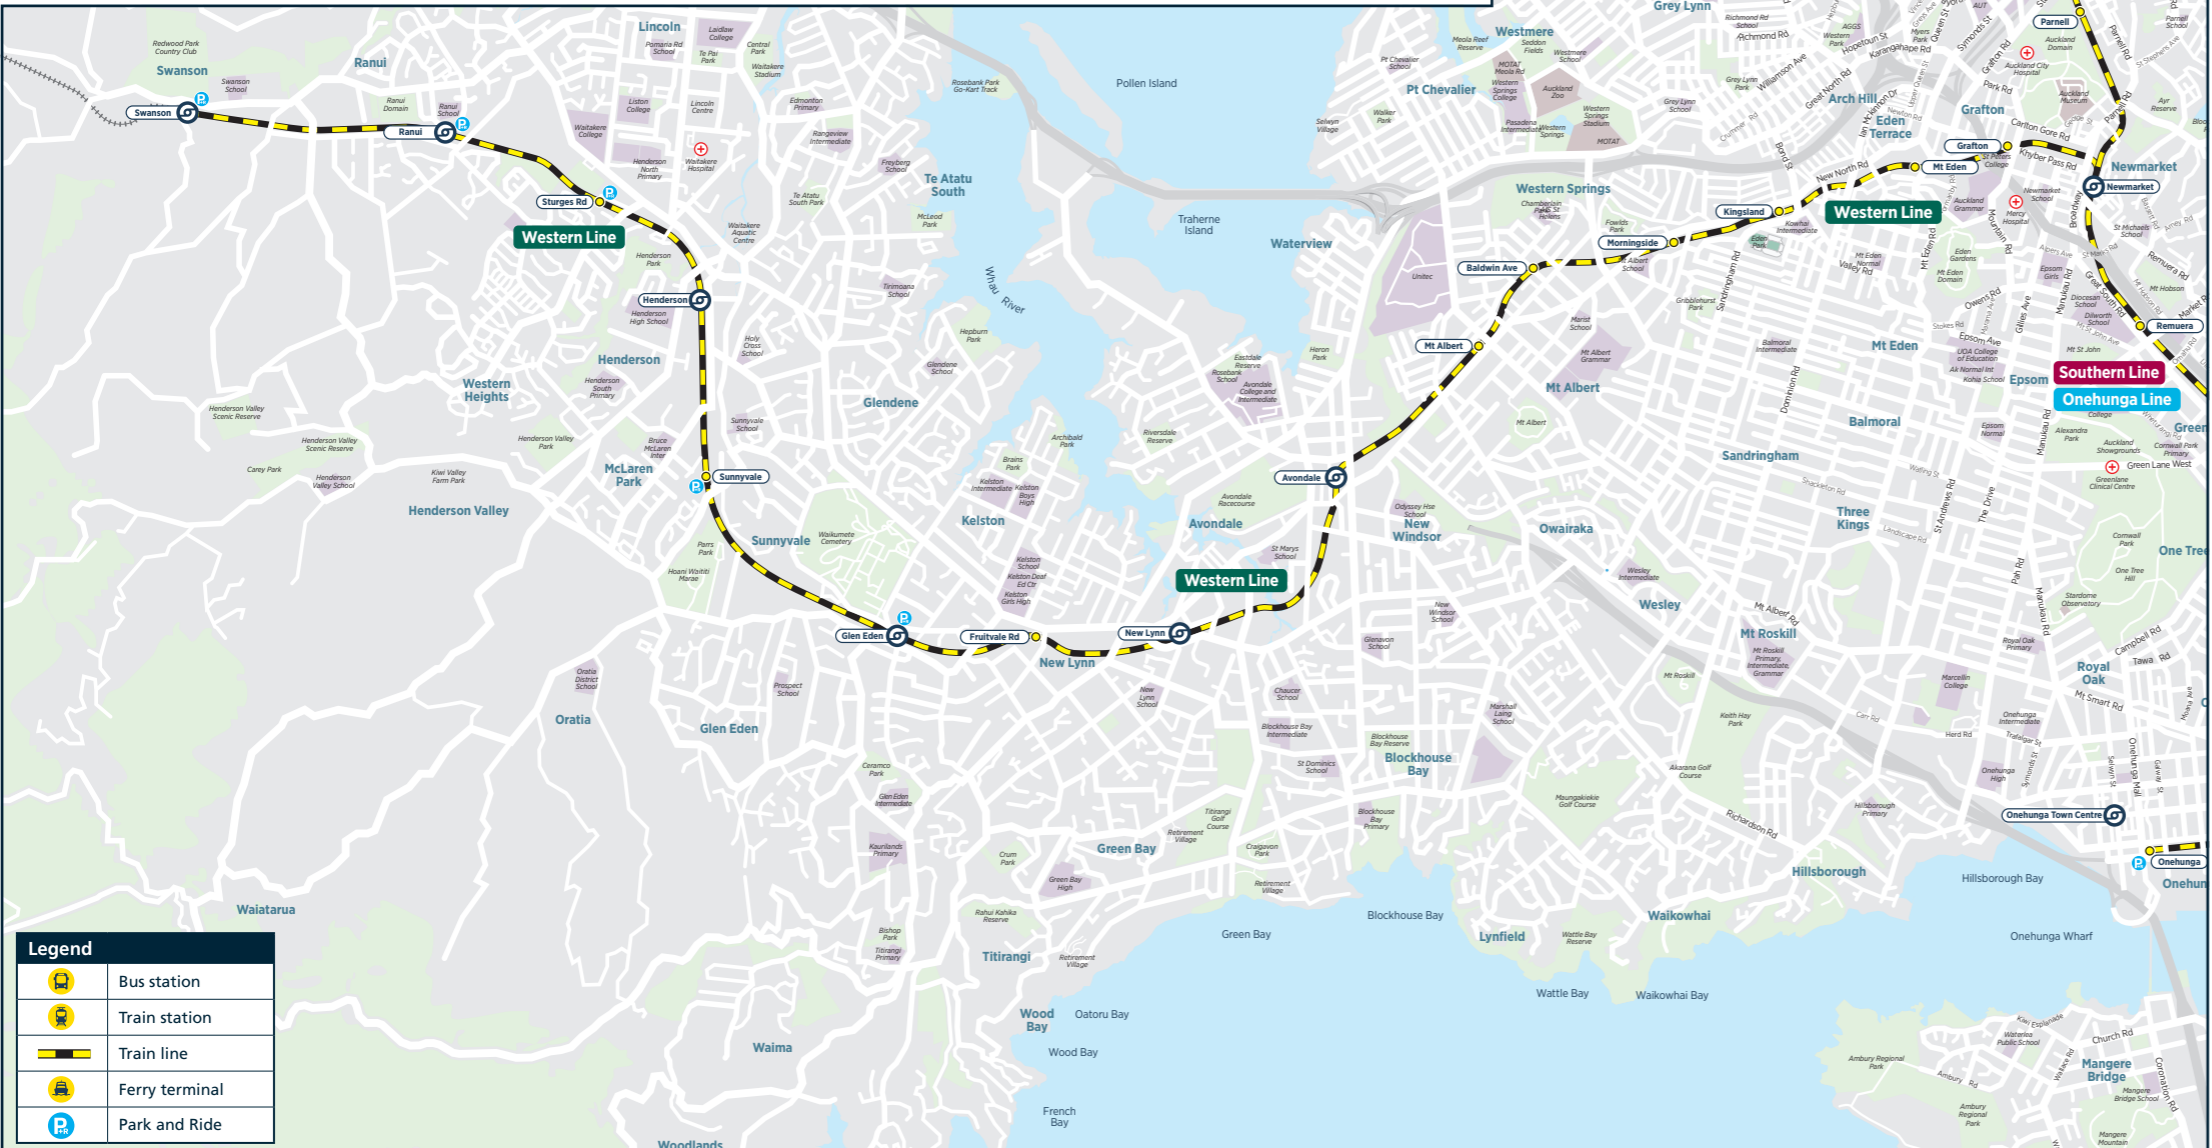

Legend

	Bus station
	Train station
	Train line
	Ferry terminal
	Park and Ride

Henderson Station

Bus Stop 1653

- 14T Great North Rd, New Lynn
- 14W Great North Rd, New Lynn
- 162 Glendene

Bus Stop 5841

- 147 Lincoln Rd, Triangle Rd, Westgate
- 14W Lincoln Rd, Waikumau Rd, Westgate
- 120 Don Buck Rd, Westgate, Hobsonville Rd, Greenhithe, Constellation Station
- 131 Te Atatu Rd, Te Atatu Peninsula
- 133 Te Atatu Rd, Northwestern Motorway, Great North Rd, City Centre
- 133X Te Atatu Rd, Northwestern Motorway, City Centre, Express
- 134 Edmonton Rd, Flanshaw Rd, Northwestern Motorway, Great North Rd, City Centre
- 138 Edmonton Rd, Rosebank Rd, New Lynn
- 141 Rathgar Rd, Metcalfe Rd, Summerland Dr, Henderson Valley Shops
- 142 Henderson Valley Shops, Summerland Rd, Metcalfe Rd, Rathgar Rd
- 143 Sturges Rd, Panorama Dr, Ranui
- 146 Central Park Dr, Universal Dr, Swanson, Waitakere Village

Bus Stop 5860

- 152 Great North Rd, New Lynn
- 154 Great North Rd, New Lynn

New Lynn Station

Bus Stop 5906

- 22N New North Rd, City Centre
- 107 Avondale Loop
- 138 Rosebank Rd, Edmonton Rd, Henderson
- 223X New North Rd, City Centre Express
- 670 Avondale, Onehunga, Otahuhu

Bus Stop 5912

- 14T Henderson, Westgate
- 14W Henderson, Westgate
- 151X Glen Eden
- 152 Glen Eden, Sunnyside
- 154 Glen Eden

Bus Stop 5908

- 24B Blockhouse Bay, Sandringham Rd, City Centre
- 24R Owairaka, Sandringham Rd, City Centre
- 68 Blockhouse Bay, Richardson Rd, Onehunga
- 243X Richardson Rd, Sandringham Rd, City Centre Express

Bus Stop 5910

- 161 Brains Park
- 162 Glendene
- 170 Titirangi, Titirangi South
- 171 Titirangi, Laingholm
- 171X Titirangi, Laingholm
- 172 Titirangi, Glen Eden
- 172X Titirangi, Glen Eden
- 186 New Lynn Loop
- 195 Green Bay, Blockhouse Bay

Bus Stop 5914

- 18 Great North Rd, Avondale, Pt Chevalier, City Centre
- 151X City Centre Express
- 171X City Centre Express
- 172X City Centre Express