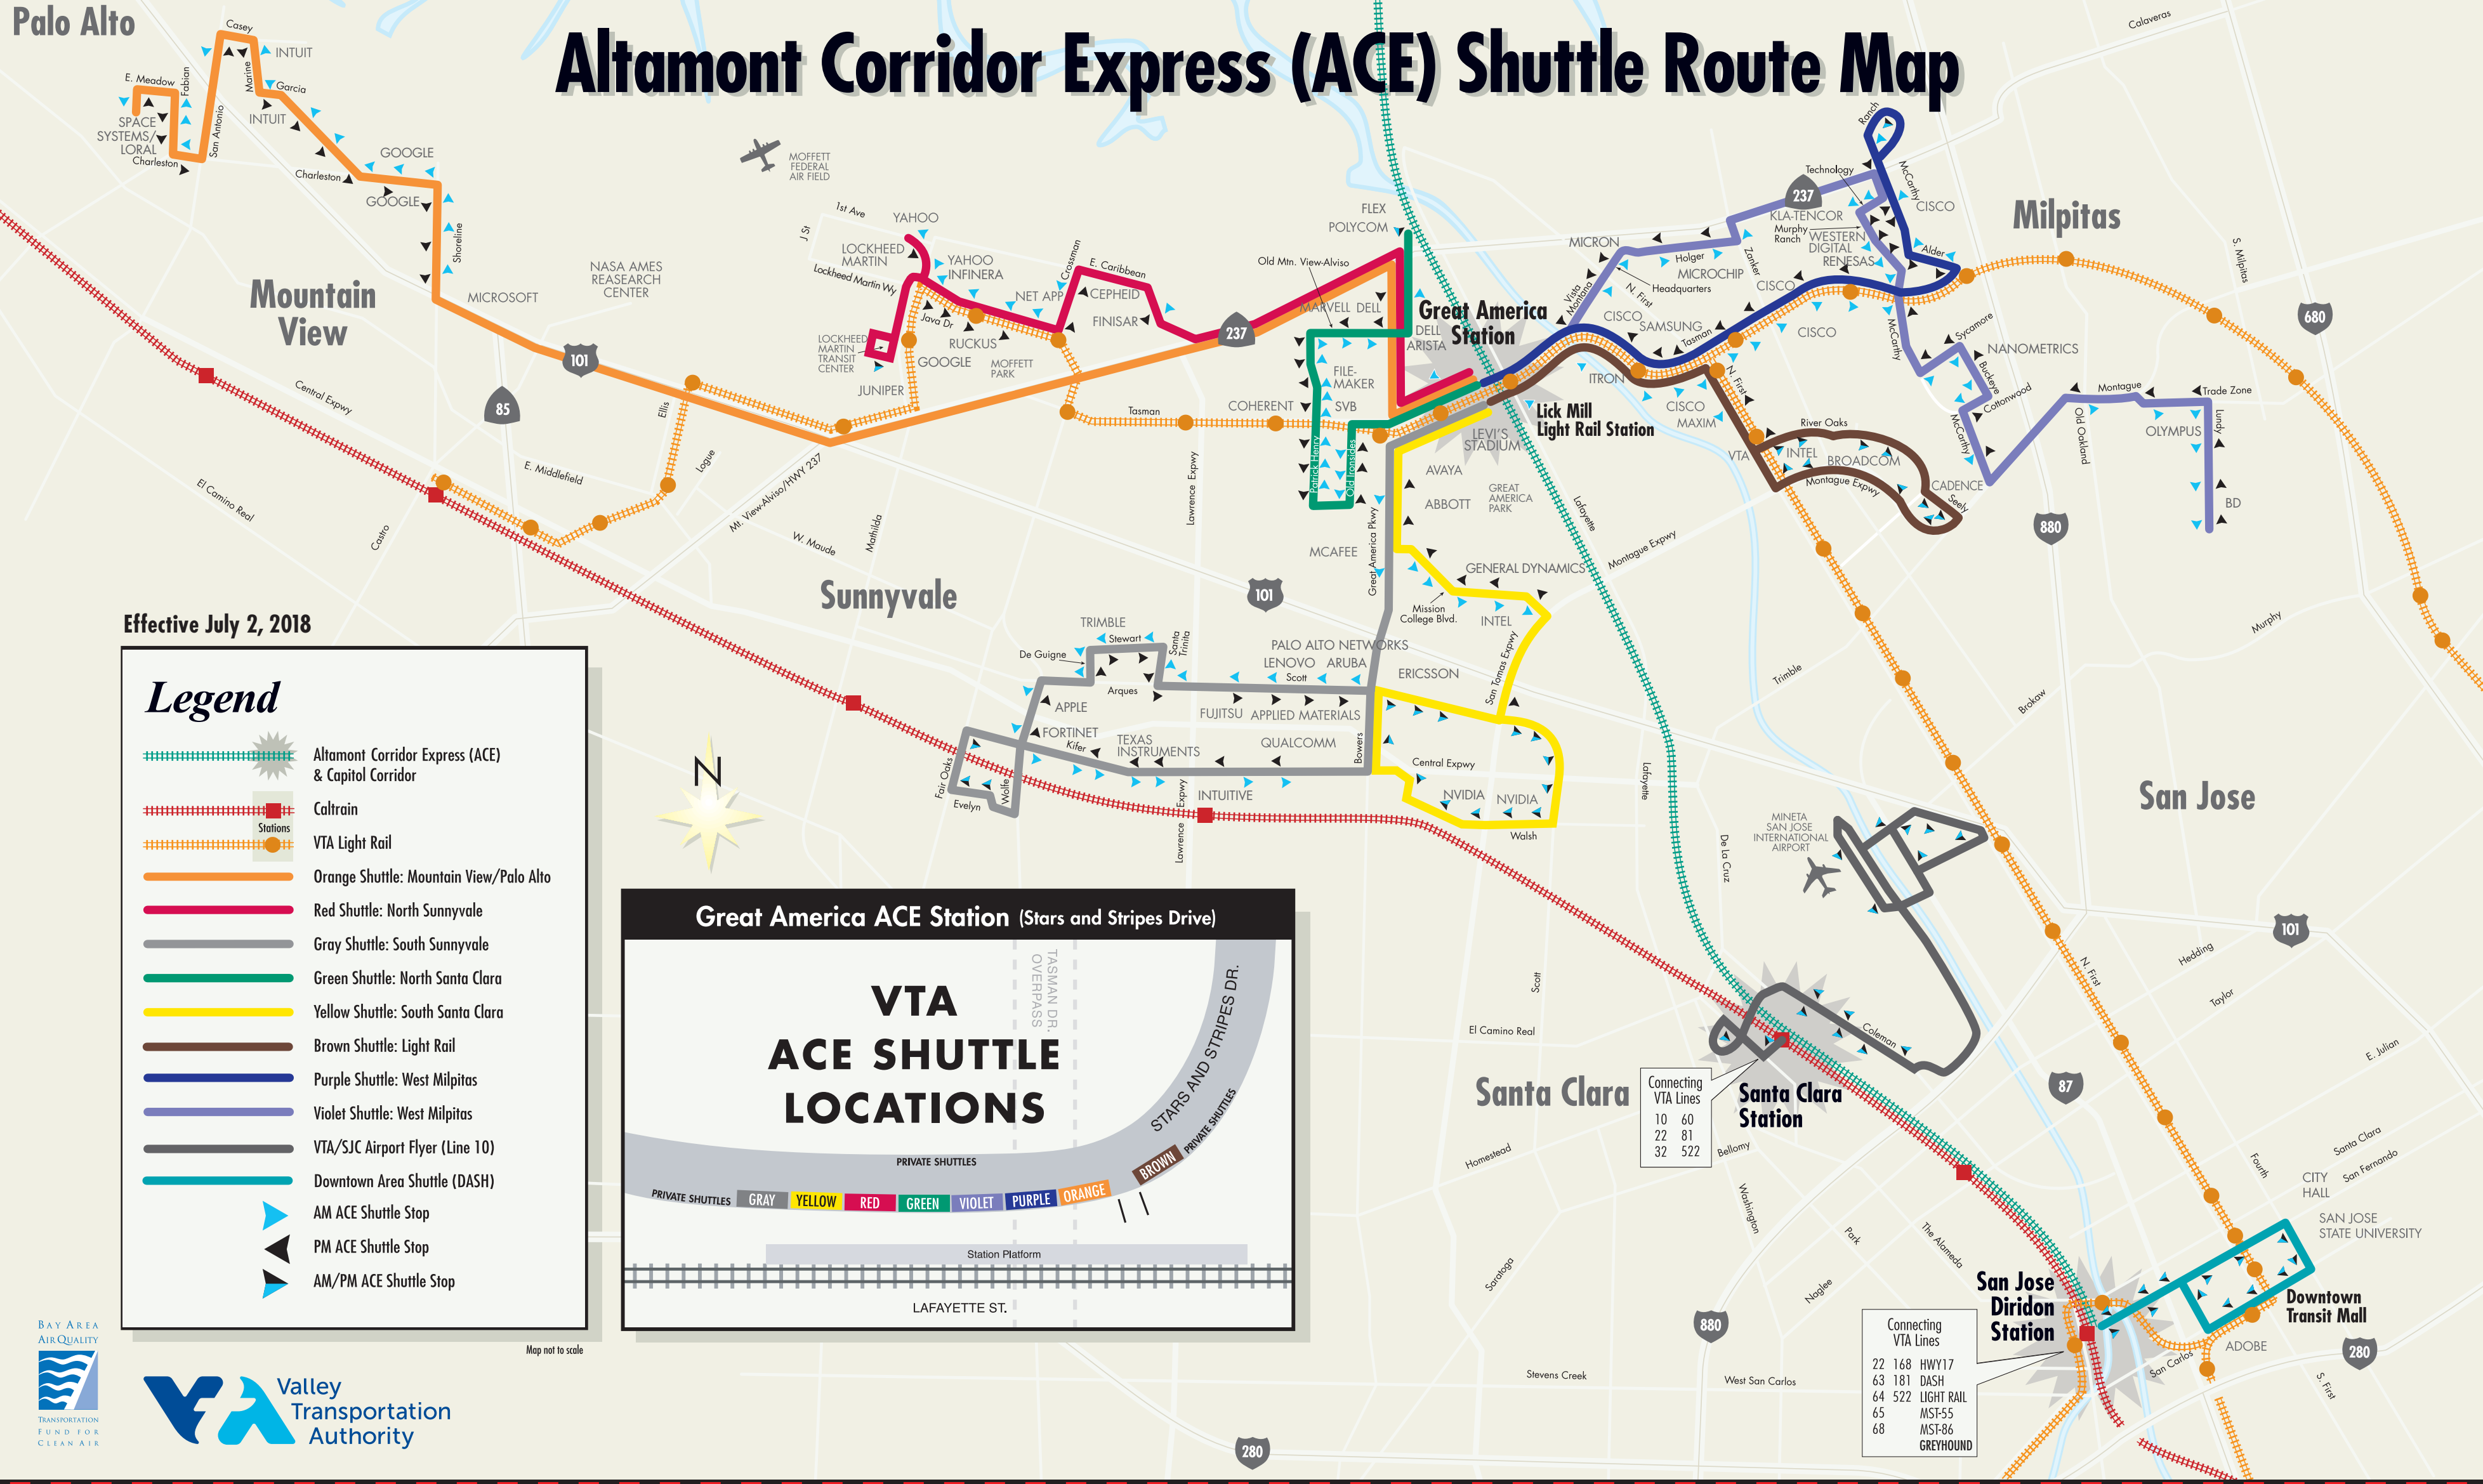

Altamont Corridor Express (ACE) Shuttle Route Map

Effective July 2, 2018

Legend

- Altamont Corridor Express (ACE) & Capitol Corridor
- Caltrain
- VTA Light Rail
- Orange Shuttle: Mountain View/Palo Alto
- Red Shuttle: North Sunnyvale
- Gray Shuttle: South Sunnyvale
- Green Shuttle: North Santa Clara
- Yellow Shuttle: South Santa Clara
- Brown Shuttle: Light Rail
- Purple Shuttle: West Milpitas
- Violet Shuttle: West Milpitas
- VTA/SJC Airport Flyer (Line 10)
- Downtown Area Shuttle (DASH)
- AM ACE Shuttle Stop
- PM ACE Shuttle Stop
- AM/PM ACE Shuttle Stop

Great America ACE Station (Stars and Stripes Drive)

VTA ACE SHUTTLE LOCATIONS

Connecting VTA Lines

10	60
22	81
32	522

Connecting VTA Lines

22	168	HWY17
63	181	DASH
64	522	LIGHT RAIL
65		MST-55
68		MST-86
		GREYHOUND

Map not to scale