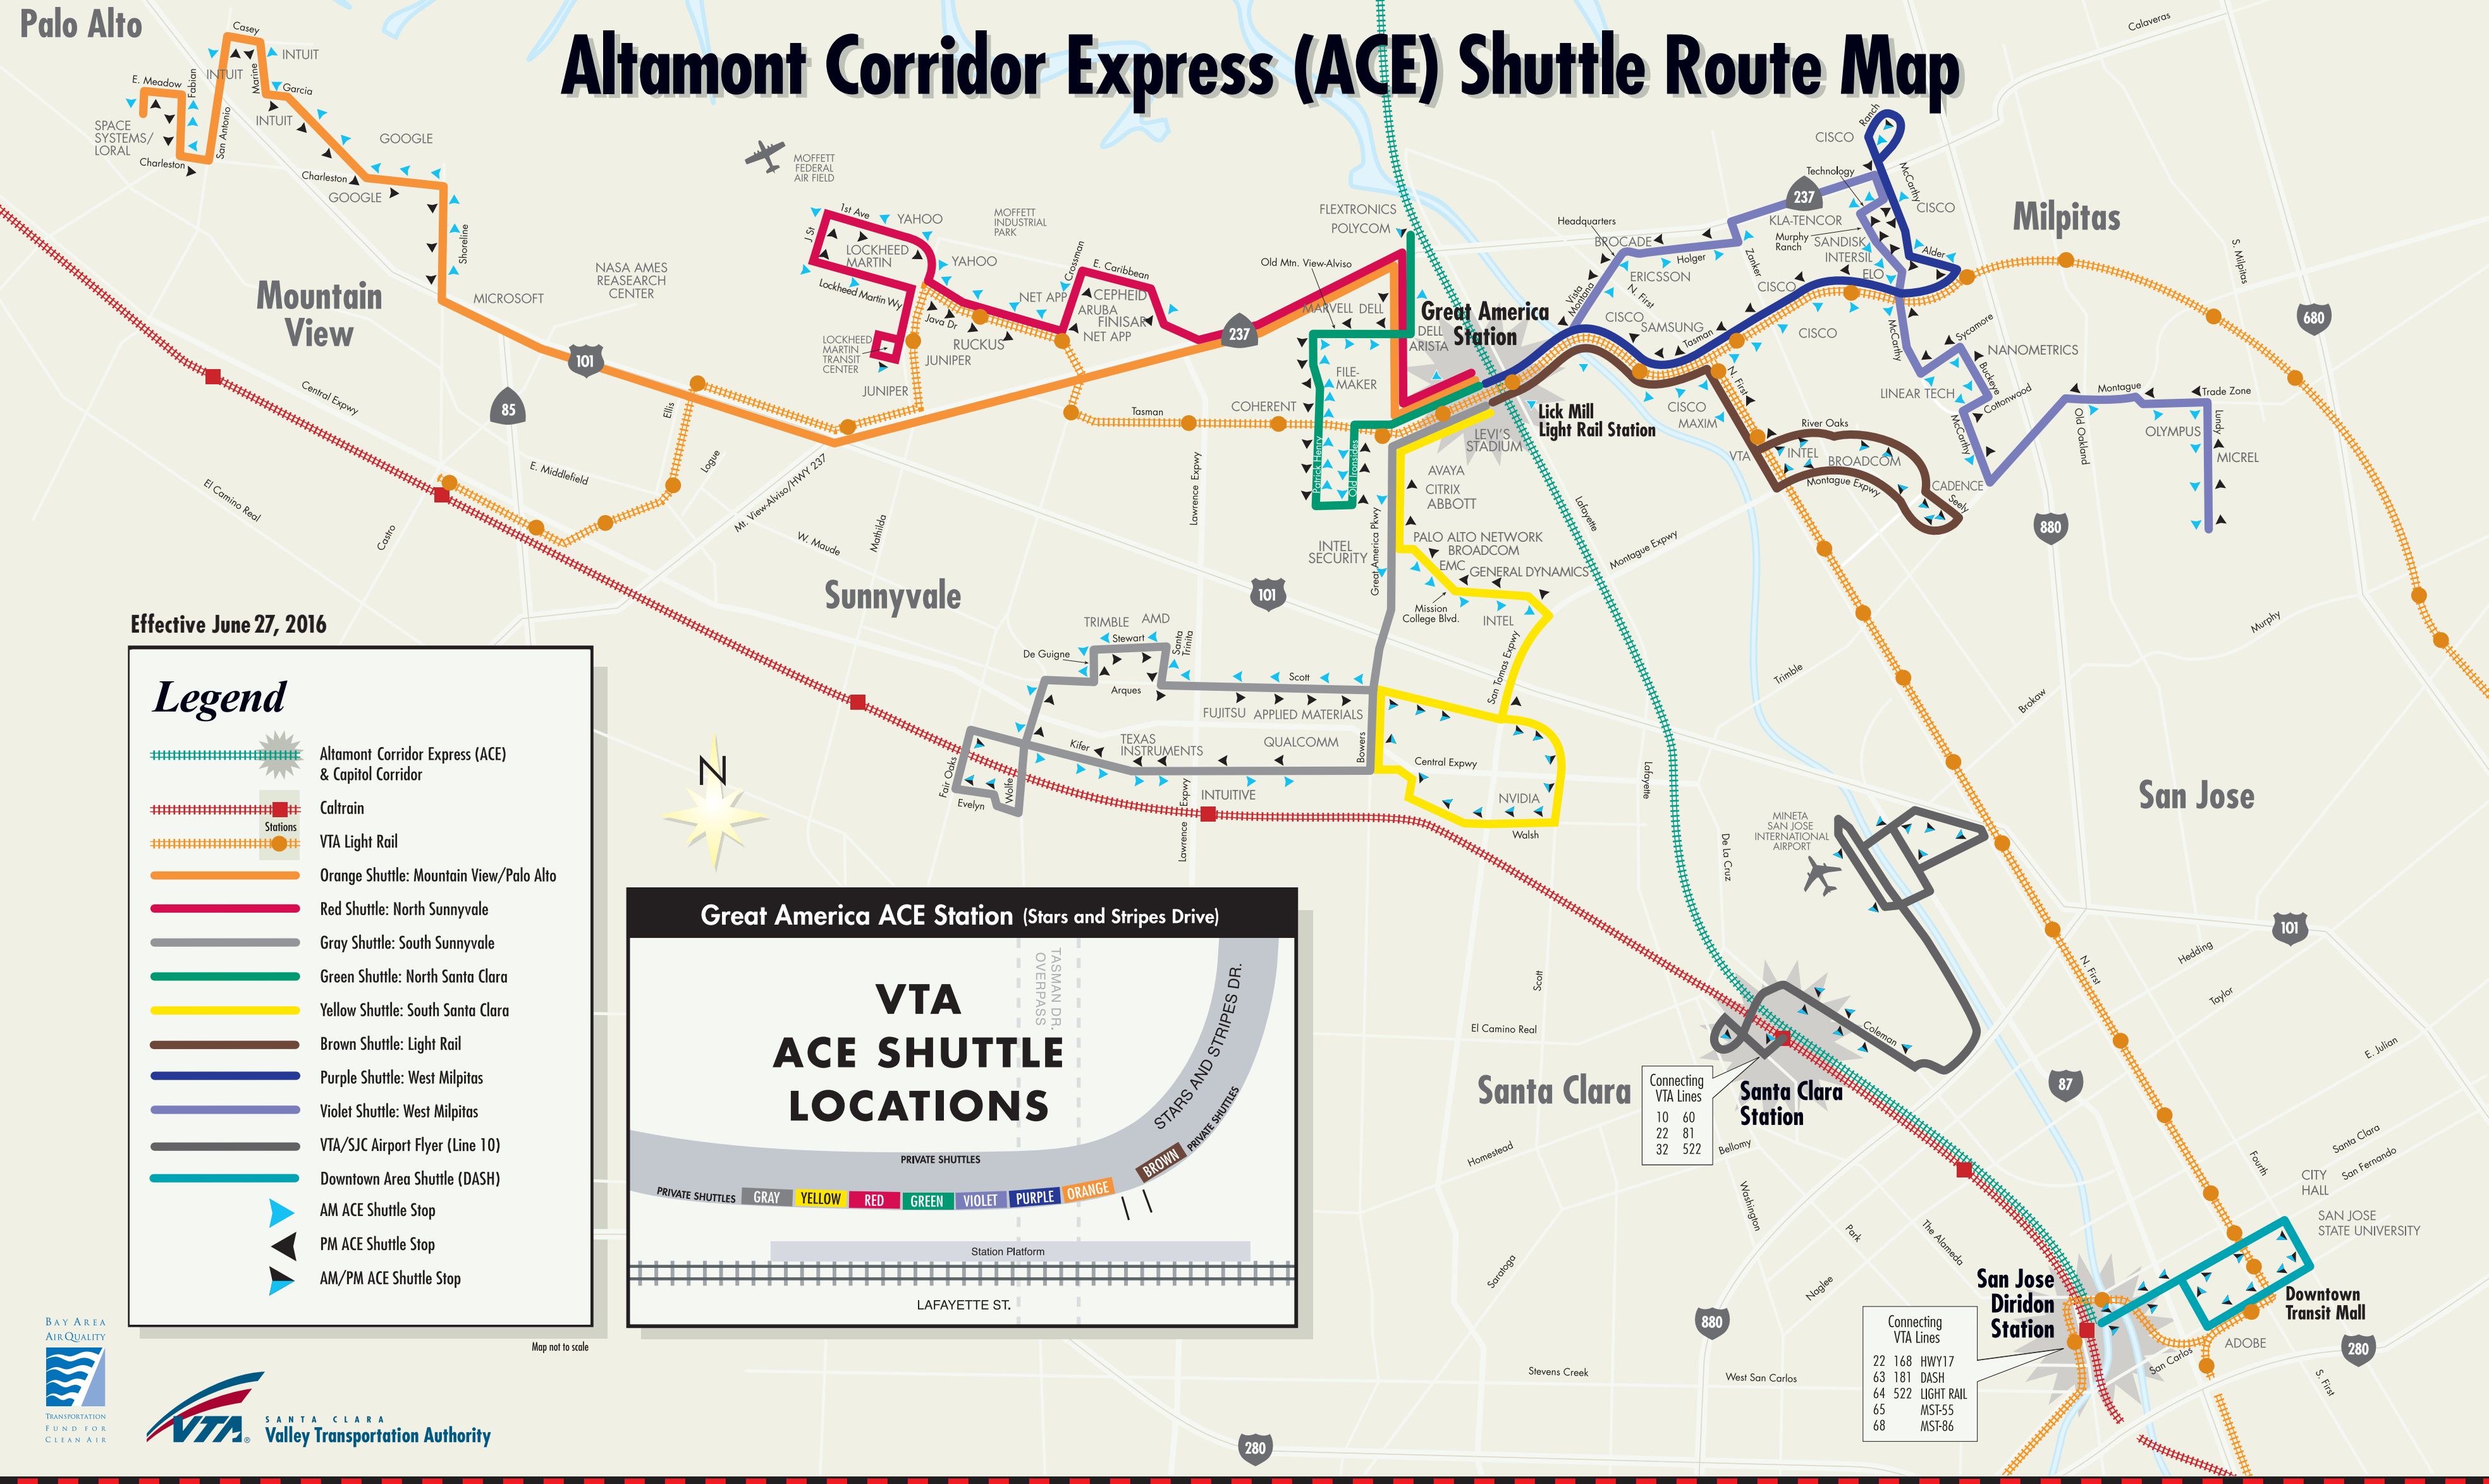

Altamont Corridor Express (ACE) Shuttle Route Map

Effective June 27, 2016

Legend

- Altamont Corridor Express (ACE) & Capitol Corridor
- Caltrain
- VTA Light Rail
- Orange Shuttle: Mountain View/Palo Alto
- Red Shuttle: North Sunnyvale
- Gray Shuttle: South Sunnyvale
- Green Shuttle: North Santa Clara
- Yellow Shuttle: South Santa Clara
- Brown Shuttle: Light Rail
- Purple Shuttle: West Milpitas
- Violet Shuttle: West Milpitas
- VTA/SJC Airport Flyer (Line 10)
- Downtown Area Shuttle (DASH)
- AM ACE Shuttle Stop
- PM ACE Shuttle Stop
- AM/PM ACE Shuttle Stop

Great America ACE Station (Stars and Stripes Drive)

VTA ACE SHUTTLE LOCATIONS

Map showing shuttle locations at the Great America ACE Station. The station platform is between Tasmán Dr. Overpass and Lafayette St. Shuttle locations are marked with colored lines: Private Shuttles (Gray, Yellow, Red, Green, Violet, Purple, Orange), and Brown Private Shuttles.

Connecting VTA Lines

10	60
22	81
32	522

Connecting VTA Lines

22	168	HWY17
63	181	DASH
64	522	LIGHT RAIL
65		MST-55
68		MST-86