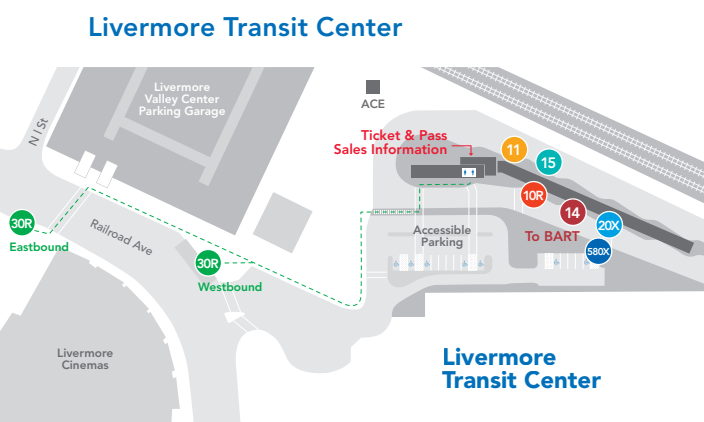

Saturday - Sunday

PM times are shown in bold

WESTBOUND

EASTBOUND

Station Maps

Information

14 Pleasanton-Livermore

Bus Riding Basics

14

Pleasanton-Livermore

Livermore Transit Center, Livermore Civic Center Complex, Jack London, Premium Outlets, Stoneridge, E. Dublin/Pleasanton BART

Days of Operation: **Weekdays | Sat | Sun**

For Information about Holiday Services, please see the Fares and Policies Brochure

WESTBOUND

6 Transit Center	5 Pacific & Dolores	4 Olivina & Murrieta	3 Premium Outlets	2 Stoneridge & Santa Rita	1 E. BART Station
				6:21	6:31
				6:54	7:04
				7:24	7:34
				7:54	8:04
				8:39	8:49
				9:09	9:19
				9:39	9:49
				10:24	10:34
				11:24	11:34
				12:09	12:19
				1:09	1:19
				1:54	2:04
				2:54	3:04
				3:39	3:49
				4:39	4:49
				5:24	5:34
				5:54	6:04
				6:24	6:34
				7:09	7:19
				8:09	8:19
				8:54	9:04
				9:54	10:04