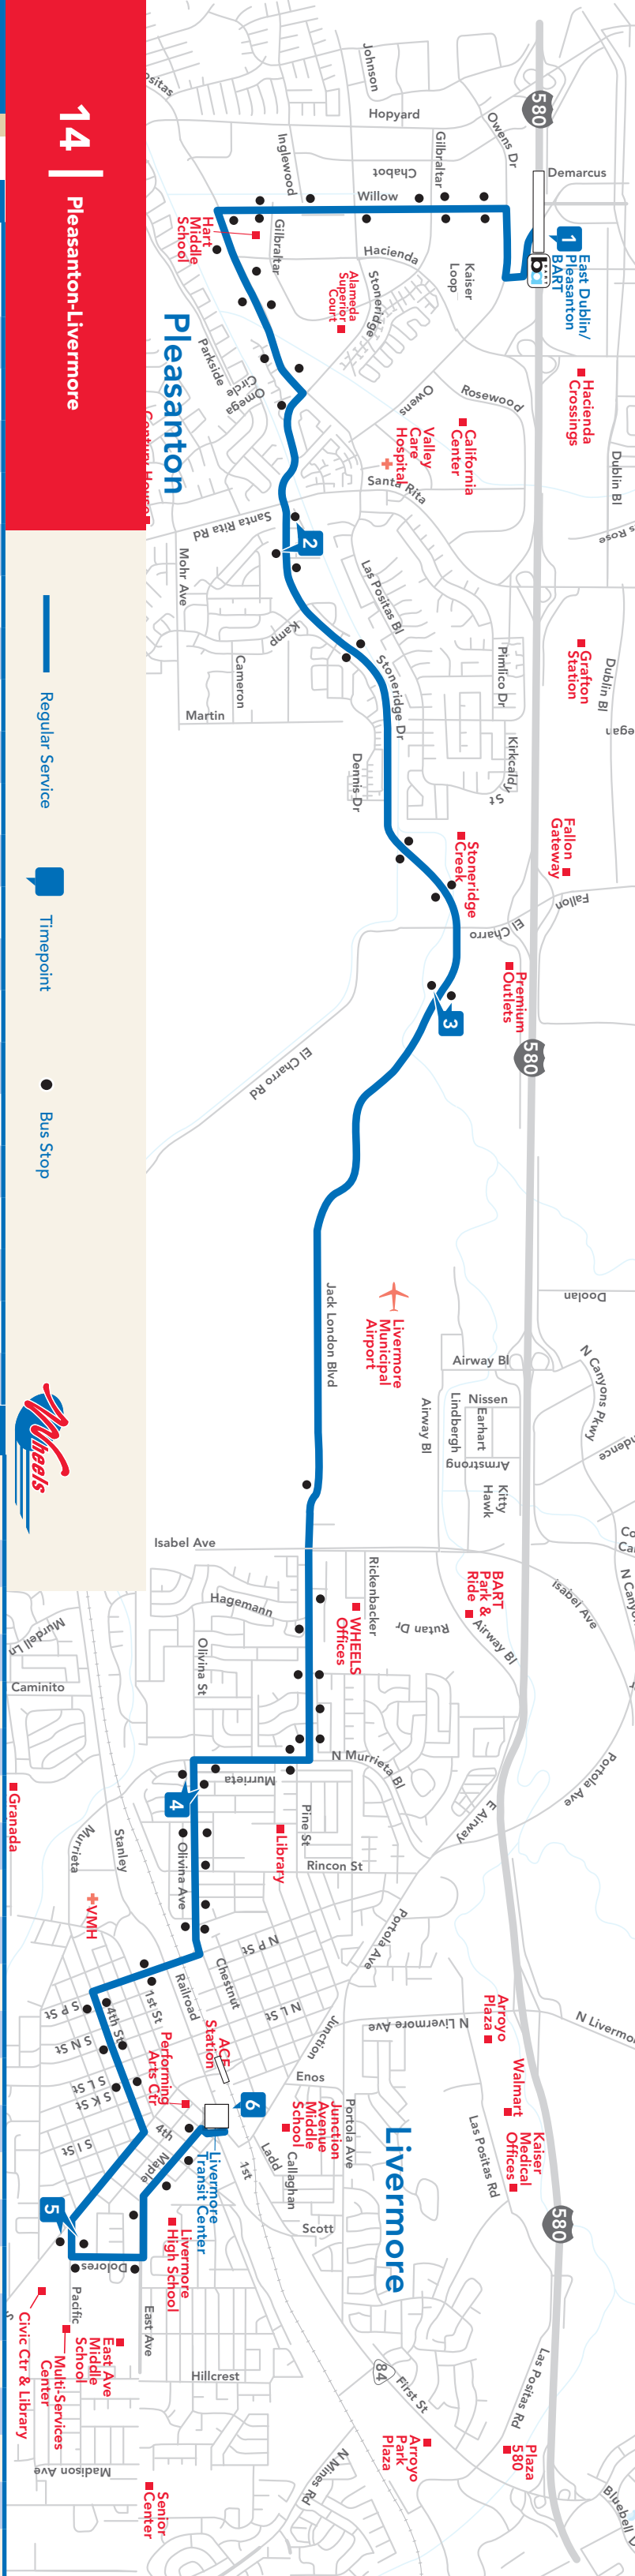

Open for 14 Route Map & Weekday Times

9:02	9:11	9:17	9:26	9:36	9:43	8:51	8:56	9:06	9:15	9:22	9:32
8:02	8:11	8:17	8:26	8:36	8:43	7:51	7:56	8:06	8:15	8:22	8:32
7:02	7:11	7:17	7:26	7:36	7:43	6:51	6:56	7:06	7:15	7:22	7:32
6:02	6:11	6:17	6:26	6:36	6:43	5:51	5:56	6:06	6:15	6:22	6:32
5:02	5:11	5:17	5:26	5:36	5:43	4:51	4:56	5:06	5:15	5:22	5:32
4:02	4:11	4:17	4:26	4:36	4:43	3:51	3:56	4:06	4:15	4:22	4:32
3:02	3:11	3:17	3:26	3:36	3:43	2:51	2:56	3:06	3:15	3:22	3:32
2:02	2:11	2:17	2:26	2:36	2:43	1:51	1:56	2:06	2:15	2:22	2:32
1:02	1:11	1:17	1:26	1:36	1:43	12:51	12:56	1:06	1:15	1:22	1:32
12:02	12:11	12:17	12:26	12:36	12:43	11:51	11:56	12:06	12:15	12:22	12:32
11:02	11:11	11:17	11:26	11:36	11:43	10:51	10:56	11:06	11:15	11:22	11:32
10:02	10:11	10:17	10:26	10:36	10:43	9:51	9:56	10:06	10:15	10:22	10:32
9:02	9:11	9:17	9:26	9:36	9:43	8:51	8:56	9:06	9:15	9:22	9:32
8:02	8:11	8:17	8:26	8:36	8:43	7:51	7:56	8:06	8:15	8:22	8:32
E. BART Station 1	Stoneridge & Santa Rita 2	Premium Outlets 3	Olivia & Murrieta 4	Pacific & Dolores 5	Transit Center 6	Transit Center 6	Pacific & Dolores 5	Olivia & Murrieta 4	Premium Outlets 3	Stoneridge & Santa Rita 2	E. BART Station 1

Saturday - Sunday

PM times are shown in bold

WESTBOUND

EASTBOUND

Station Maps

Information

14 Pleasanton-Livermore

Bus Riding Basics

WESTBOUND

6 Transit Center	5 Pacific & Dolores	4 Olivina & Murrieta	3 Premium Outlets	2 Stoneridge & Santa Rita	1 E. BART Station
				6:21	6:31
				6:54	7:04
				7:24	7:34
				7:54	8:04
				8:39	8:49
				9:09	9:19
				9:39	9:49
				10:24	10:34
				11:24	11:34
				12:09	12:19
				1:09	1:19
				1:54	2:04
				2:54	3:04
				3:39	3:49
				4:39	4:49
				5:24	5:34
				5:54	6:04
				6:24	6:34
				7:09	7:19
				8:09	8:19
				8:54	9:04
				9:54	10:04

14 | Pleasanton-Livermore

Regular Service
Timepoint
Bus Stop