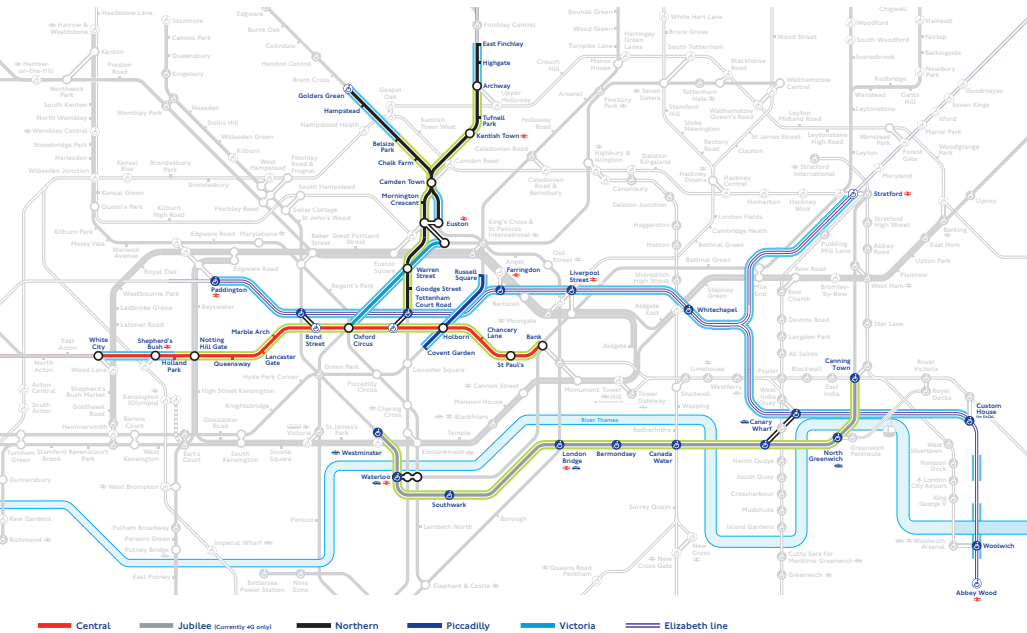

Tube map showing below ground 4G and 5G coverage

4G and 5G launch dates

 Now live  Live by end of spring 2024

MAYOR OF LONDON

Plan your journey
Download the TfL Go app

 **TRANSPORT FOR LONDON**
EVERY JOURNEY MATTERS