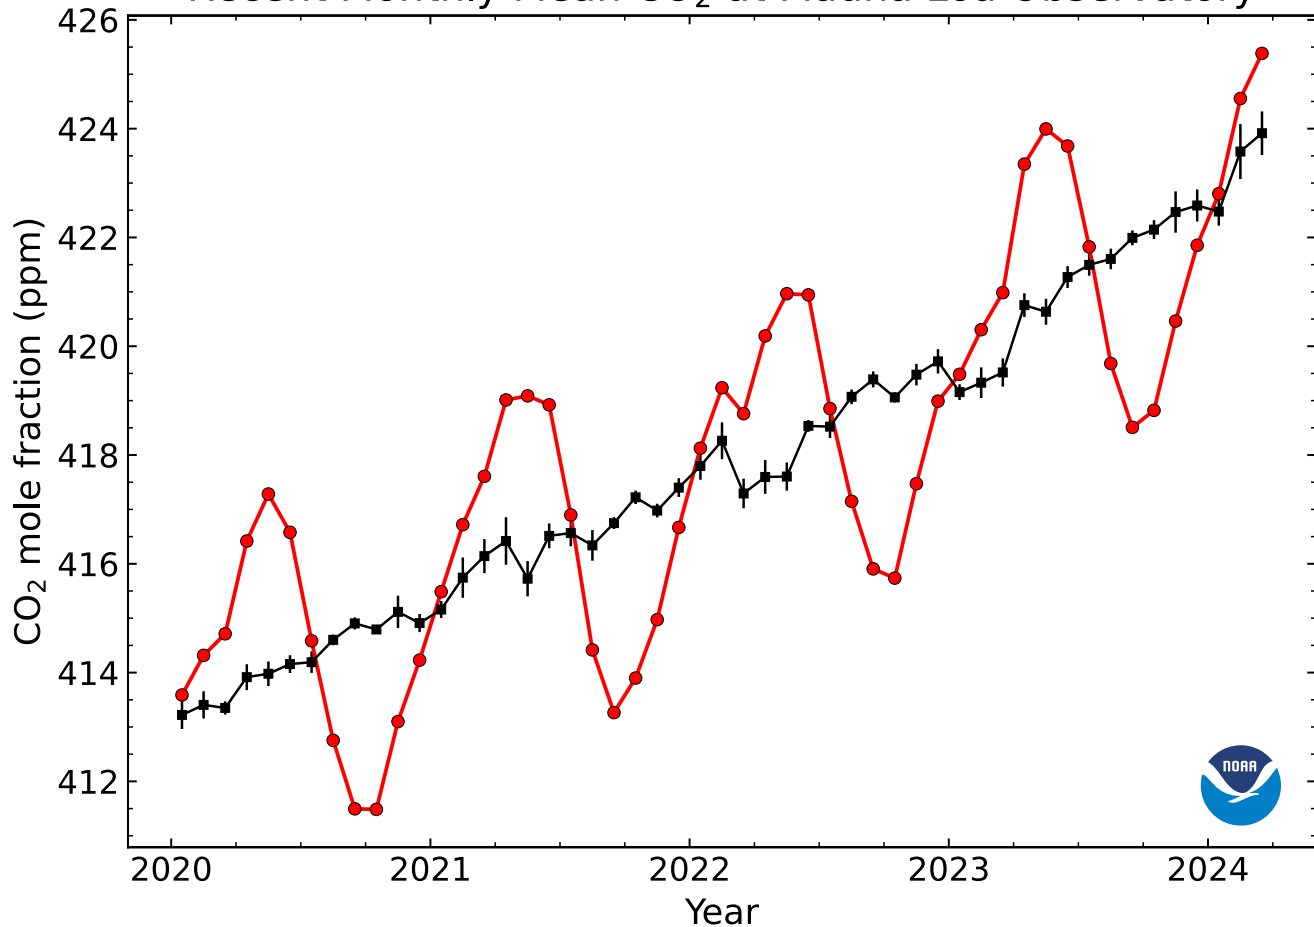

Recent Monthly Mean CO₂ at Mauna Loa Observatory

2024-April-05