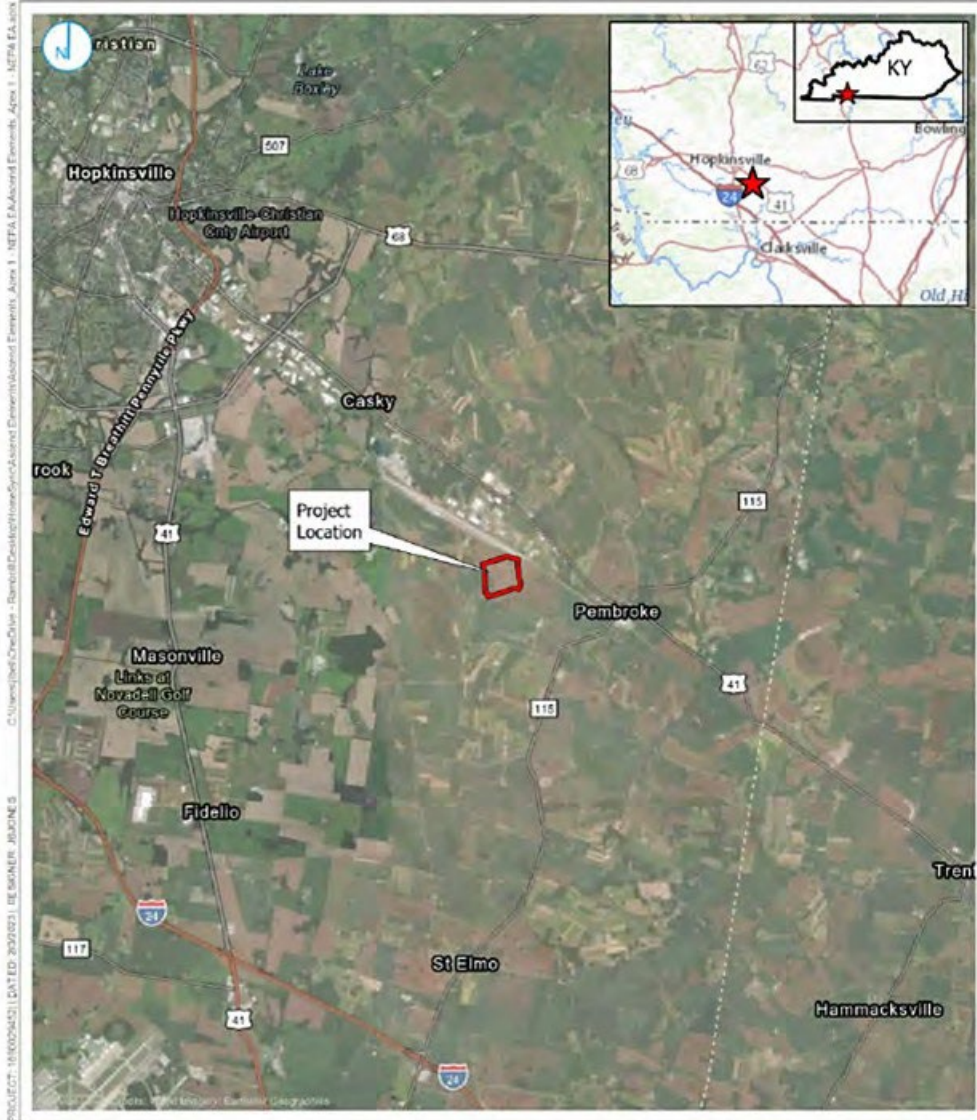

Exhibit 15

Proposed Project Location

- Project Boundary (approximate)
- ★ Project Location

REGIONAL LOCATION MAP

FIGURE 01

Ascend Elements
 Apex – Integrated Sustainable Battery Active Material And Precursor Production Plant Project
 Hopkinsville, KY