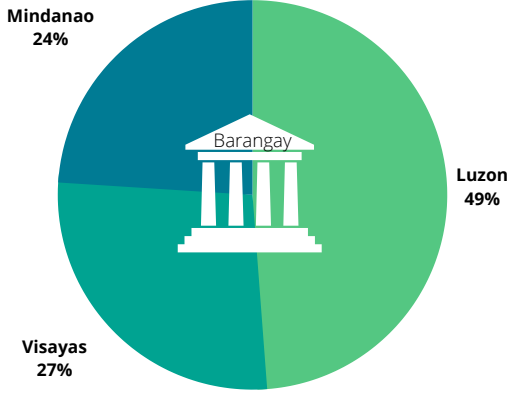

Facts and Figures

Philippine Standard Geographic Code - as of 30 June 2021

Distribution of Barangays per Major Island Group

Provinces with Most Number of Cities, Municipalities, and Barangays

Cities with Same Names

Top 5 Most Popular Barangay Names

Poblacion	1,468
San Isidro	358
San Jose	292
San Roque	240
San Vicente	233

Geographical-Political Units

12 Oldest Cities

(Based on the year the City's Charter was approved)