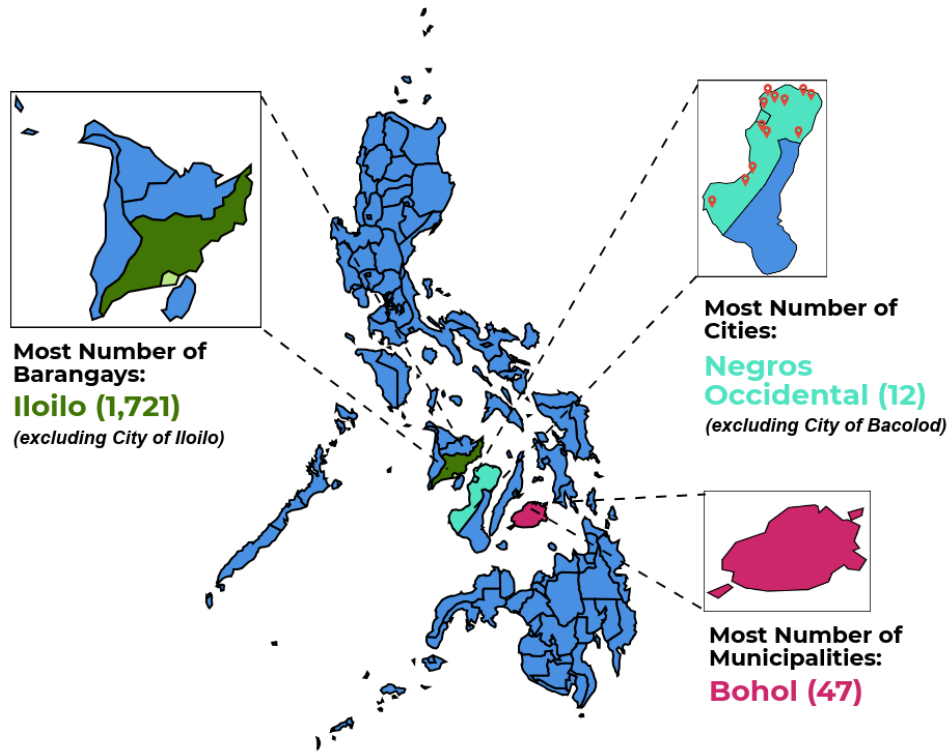

Facts and Figures

Philippine Standard Geographic Code - as of 30 June 2021

Distribution of Barangays per Major Island Group

Provinces with Most Number of Cities, Municipalities, and Barangays

Cities with Same Names

Top 5 Most Popular Barangay Names

Poblacion	1,468
San Isidro	358
San Jose	292
San Roque	240
San Vicente	233

Geographical-Political Units

12 Oldest Cities

(Based on the year the City's Charter was approved)