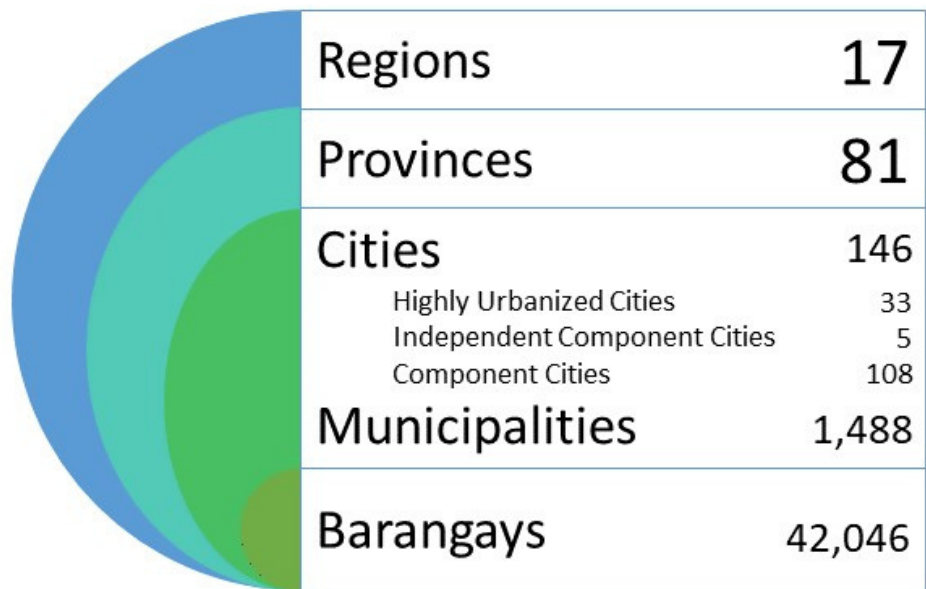

Facts and Figures

Philippine Standard Geographic Code - as of 30 June 2021

Distribution of Barangays per Major Island Group

Provinces with Most Number of Cities, Municipalities, and Barangays

Cities with Same Names

Top 5 Most Popular Barangay Names

Poblacion	1,468
San Isidro	358
San Jose	292
San Roque	240
San Vicente	233

Geographical-Political Units

12 Oldest Cities

(Based on the year the City's Charter was approved)