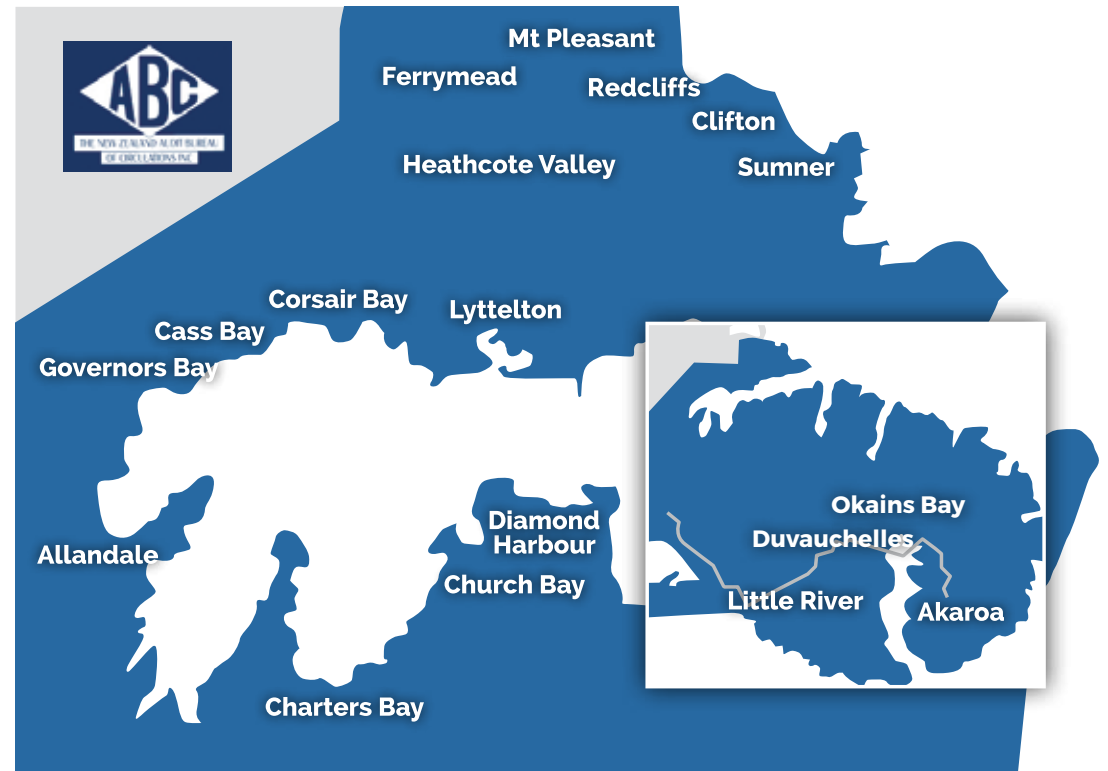

www.starmedia.kiwi

 **Trusted.**

9,668 copies delivered into homes in the Bay Harbour area every Wednesday!

High readership with informative and relevant local news to our readers every week!

- Delivered Wednesday, less clutter in market and lasts all week!
- We are the trusted local news source, we've been around since 1997.
- We get your message into the home

Read us online at starnews.co.nz

(Click Digital Editions). All our latest stories can be read online, so no matter where you are, our community news is always accessible 24/7 anywhere in the world!

Delivered to homes in: Brookhaven, Heathcote, Ferrymead, Redcliffs, Mt Pleasant, Sumner, Lyttelton, Diamond Harbour, Governors Bay, Akaroa.