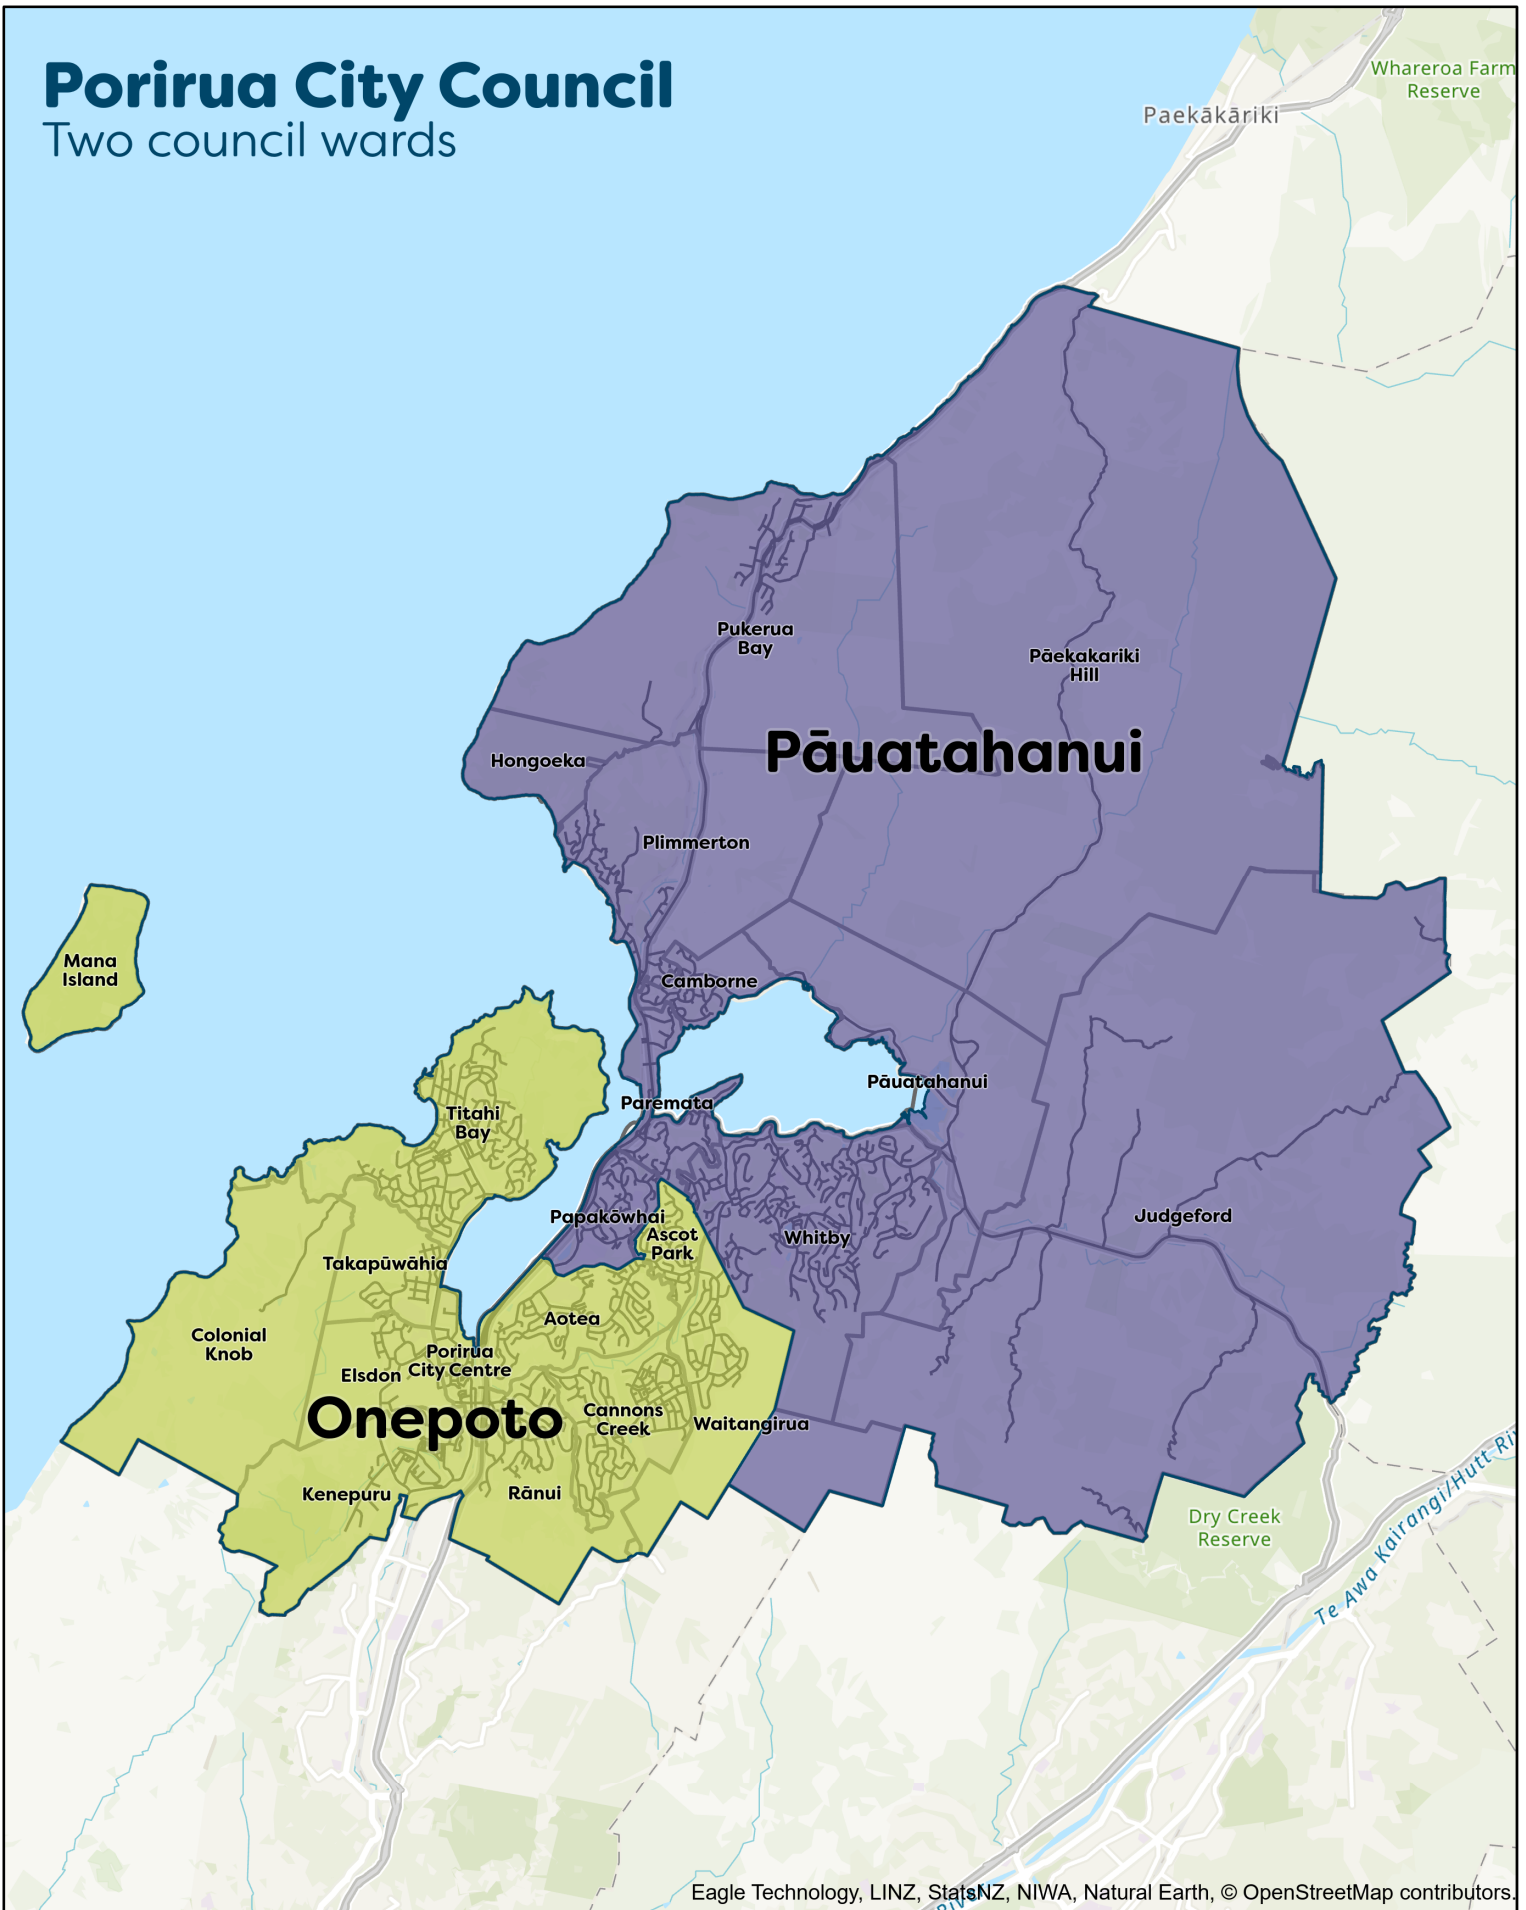

Porirua City Council

Two council wards

Eagle Technology, LINZ, StatsNZ, NIWA, Natural Earth, © OpenStreetMap contributors.