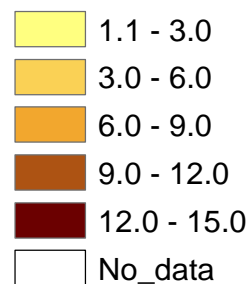

Crude death rate (per thousand): latest available data 2008 - 2012

The intervals of values of the indicator are open on the left.

This map is for data illustration purposes only. The boundaries shown and the designations used on this map do not imply official endorsement or acceptance by the United Nations.