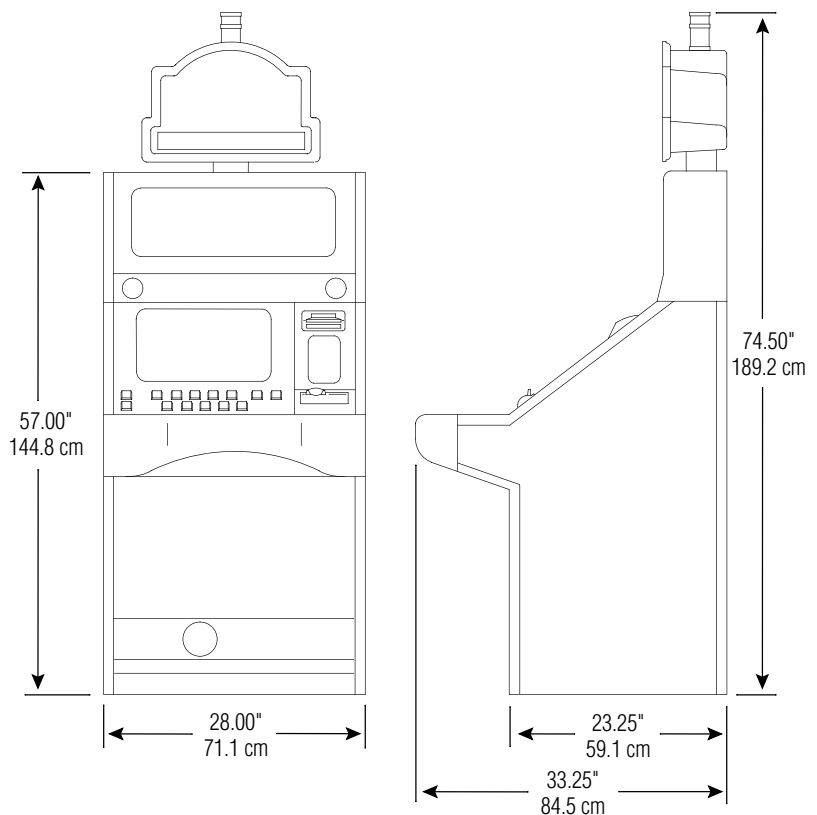

# The Dating Game™ Video Slots

**Game King® 19" Upright with 15" Round Top Box**  
Weight 257 lbs. – 117 kgs.

**Game King® 19" Slant Top with Square Top Box**  
Weight 432 lbs. – 200 kgs.