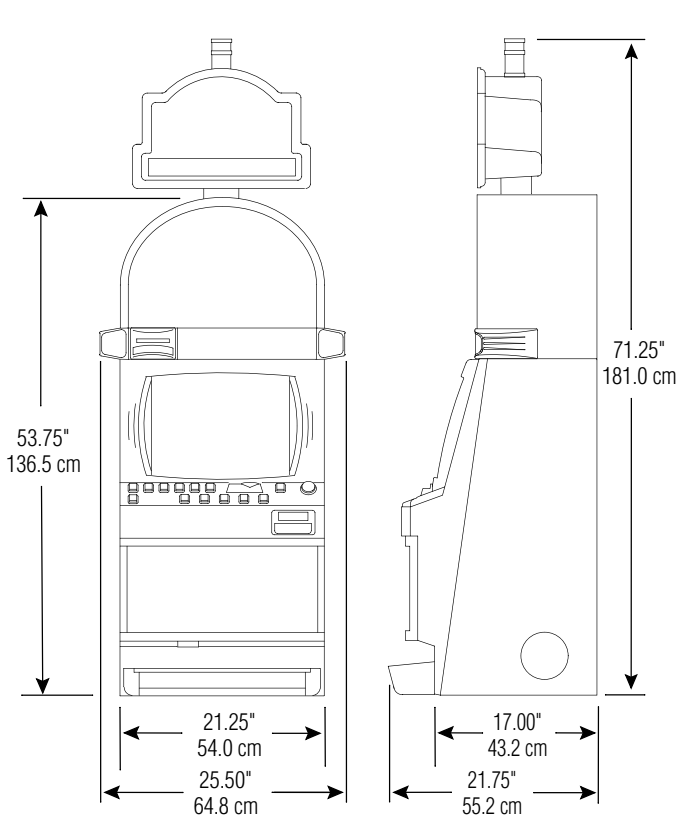

# The Dating Game™ Video Slots

**Game King® 19" Upright with 15" Round Top Box**  
Weight 257 lbs. – 117 kgs.

**Game King® 19" Slant Top with Square Top Box**  
Weight 432 lbs. – 200 kgs.