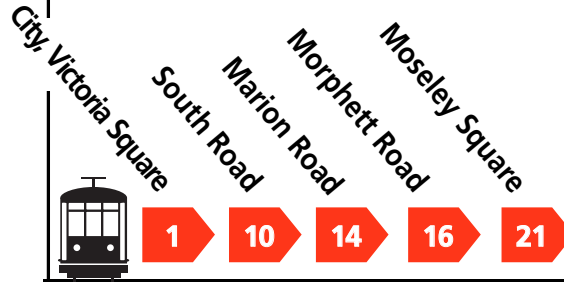

SUNDAY AND PUBLIC HOLIDAYS

CITY to Glenelg

AM SERVICE					
				8.11	8.17
				8.31	8.37
				8.51	8.57
	8.50	9.00	9.04	9.07	9.14
	9.10	9.20	9.24	9.27	9.34
	9.30	9.40	9.44	9.47	9.54
	9.50	10.00	10.04	10.07	10.14
	10.10	10.20	10.24	10.27	10.34
	10.30	10.40	10.44	10.47	10.54
	10.50	11.00	11.04	11.07	11.14
	11.10	11.20	11.24	11.27	11.34
	11.30	11.40	11.44	11.47	11.54
	11.50	12.02	12.07	12.10	12.19

[Click here to download the Routemap for this timetable.](#)

We will send you an SMS or email when your service changes! Register now!

SUNDAY AND PUBLIC HOLIDAYS

Glenelg to CITY

Moseley Square
Morphett Road
Marion Road
South Road
City, Victoria Square