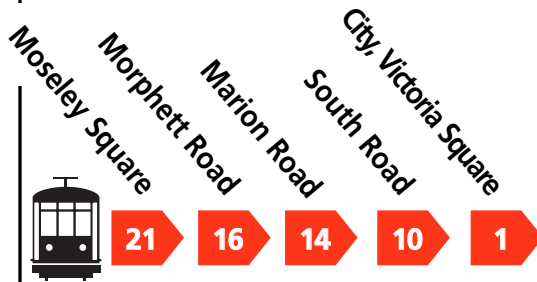

SUNDAY AND PUBLIC HOLIDAYS

Glenelg to CITY

PM SERVICE					
	12.00	12.06	12.09	12.14	12.24
	12.15	12.24	12.27	12.32	12.44
	12.30	12.39	12.42	12.47	12.59
	12.50	12.59	1.02	1.07	1.19
	1.10	1.19	1.22	1.27	1.39
	1.30	1.39	1.42	1.47	1.59
	1.50	1.59	2.02	2.07	2.19
	2.10	2.19	2.22	2.27	2.39
	2.30	2.39	2.42	2.47	2.59
	2.50	2.59	3.02	3.07	3.19
	3.10	3.19	3.22	3.27	3.39
	3.30	3.39	3.42	3.47	3.59
	3.50	3.59	4.02	4.07	4.19
	4.10	4.19	4.22	4.27	4.39
	4.30	4.39	4.42	4.47	4.59
	4.50	4.59	5.02	5.07	5.19
	5.10	5.19	5.22	5.27	5.39
	5.30	5.39	5.42	5.47	5.59
	5.50	5.59	6.02	6.07	6.19
	6.10	6.19	6.22	6.27	6.39
	6.25	6.32	6.35	6.40	6.50
	6.40	6.47	6.50	6.54	7.04
	7.00	7.07	7.10	7.14	7.24
	7.20	7.27	7.30	7.34	7.44
	7.40	7.47	7.50	7.54	8.04
	8.00	8.07	8.10	8.14	8.24
	8.20	8.27	8.30	8.34	8.44
	8.40	8.47	8.50	8.54	9.04
	9.00	9.07	9.10	9.14	9.24
	9.20	9.27	9.30	9.34	9.44
	9.40	9.47	9.50	9.54	10.04
	10.00	10.07	10.10	10.14	10.24
	10.20	10.27	10.30	10.34	10.44
	10.50	10.57	11.00	11.04	11.14
	11.20	11.27	11.30	11.34	11.44

[Click here to download the Routemap for this timetable.](#)

We will send you an SMS or email when your service changes! Register now!