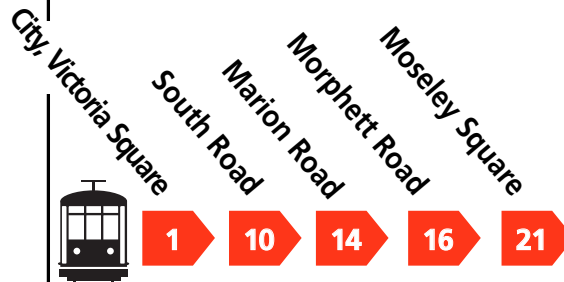

LEGEND

From Stop 17

[Click here to download the Routemap for this timetable.](#)

[We will send you an SMS or email when your service changes! Register now!](#)

SUNDAY AND PUBLIC HOLIDAYS

CITY to Glenelg

PM SERVICE					
12.10	12.22	12.27	12.30	12.39	
12.30	12.42	12.47	12.50	12.59	
12.50	1.02	1.07	1.10	1.19	
1.10	1.22	1.27	1.30	1.39	
1.30	1.42	1.47	1.50	1.59	
1.50	2.02	2.07	2.10	2.19	
2.10	2.22	2.27	2.30	2.39	
2.30	2.42	2.47	2.50	2.59	
2.50	3.02	3.07	3.10	3.19	
3.10	3.22	3.27	3.30	3.39	
3.30	3.42	3.47	3.50	3.59	
3.50	4.02	4.07	4.10	4.19	
4.10	4.22	4.27	4.30	4.39	
4.30	4.42	4.47	4.50	4.59	
4.50	5.02	5.07	5.10	5.19	
5.10	5.22	5.27	5.30	5.39	
5.30	5.42	5.47	5.50	5.59	
5.50	6.02	6.07	6.10	6.19	
6.10	6.20	6.24	6.27	6.34	
6.30	6.40	6.44	6.47	6.54	
6.50	7.00	7.04	7.07	7.14	
7.10	7.20	7.24	7.27	7.34	
7.30	7.40	7.44	7.47	7.54	
7.50	8.00	8.04	8.07	8.14	
8.10	8.20	8.24	8.27	8.34	
8.30	8.40	8.44	8.47	8.54	
8.50	9.00	9.04	9.07	9.14	
9.10	9.20	9.24	9.27	9.34	
9.30	9.40	9.44	9.47	9.54	
9.50	10.00	10.04	10.07	10.14	
10.10	10.20	10.24	10.27	10.34	
10.30	10.40	10.44	10.47	10.54	
10.50	11.00	11.04	11.07	11.14	
11.20	11.30	11.34	11.37	11.44	
11.55	12.05	12.09	12.12	12.20	

[Click here to download the Routemap for this timetable.](#)

We will send you an SMS or email when your service changes! Register now!

SUNDAY AND PUBLIC HOLIDAYS

Glenelg to CITY

Moseley Square
Morphett Road
Marion Road
South Road
City, Victoria Square