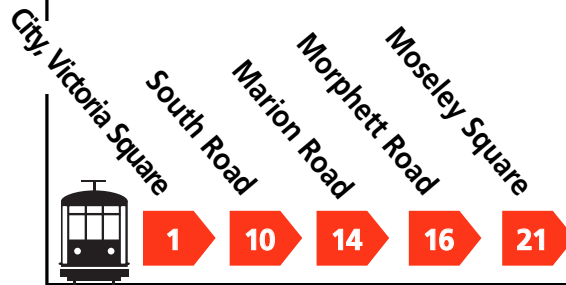

MONDAY TO FRIDAY

CITY to Glenelg

AM SERVICE					
				5.35	5.41
				5.55	6.01
	5.57	6.07	6.11	6.14	6.21
	6.15	6.25	6.29	6.32	6.39
	6.35	6.45	6.49	6.52	6.59
	7.00	7.11	7.15	7.18	7.26
	7.23	7.33	7.37	7.40	7.47
	7.45	7.56	8.00	8.03	8.11
	8.09	8.20	8.24	8.27	8.35
	8.20	8.31	8.35	8.38	8.46
	8.31	8.43	8.48	8.51	9.00
	8.45	8.57	9.02	9.05	9.14
	9.01	9.13	9.18	9.21	9.30
	9.15	9.27	9.32	9.35	9.44
	9.30	9.42	9.47	9.50	9.59
	9.45	9.57	10.02	10.05	10.14
	10.00	10.12	10.17	10.20	10.29
	10.15	10.27	10.32	10.35	10.44
	10.30	10.42	10.47	10.50	10.59
	10.45	10.57	11.02	11.05	11.14
	11.00	11.12	11.17	11.20	11.29
	11.15	11.27	11.32	11.35	11.44
	11.30	11.42	11.47	11.50	11.59
	11.45	11.57	12.02	12.05	12.14

LEGEND

From Stop 17

[Click here to download the Routemap for this timetable.](#)

We will send you an SMS or email when your service changes! Register now!