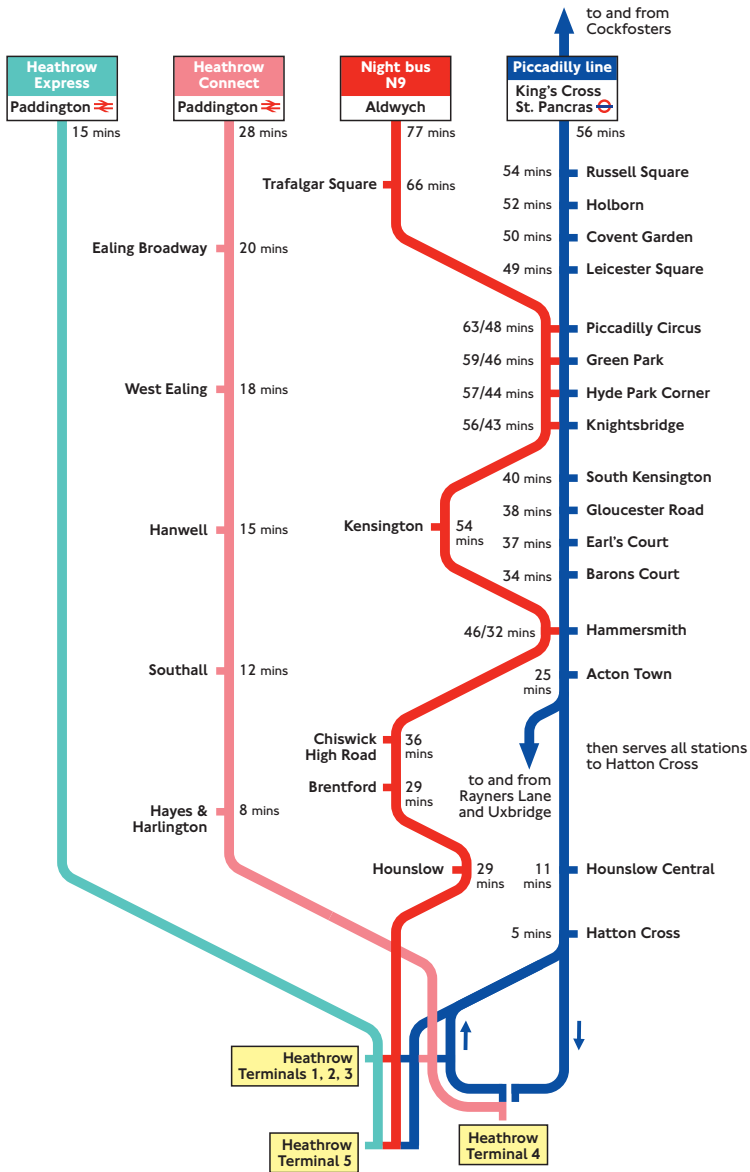

# Central London to Heathrow

Journey times shown are for travelling to and from Heathrow Terminals 1, 2, 3.  
 If travelling to or from Terminal 5 by Heathrow Express or Piccadilly line, add five minutes. If travelling by N9 night bus, add 10 minutes.  
 If travelling to Terminal 4 by Heathrow Connect, add eight minutes. Terminal 4 is also five minutes by Piccadilly line from Hatton Cross.