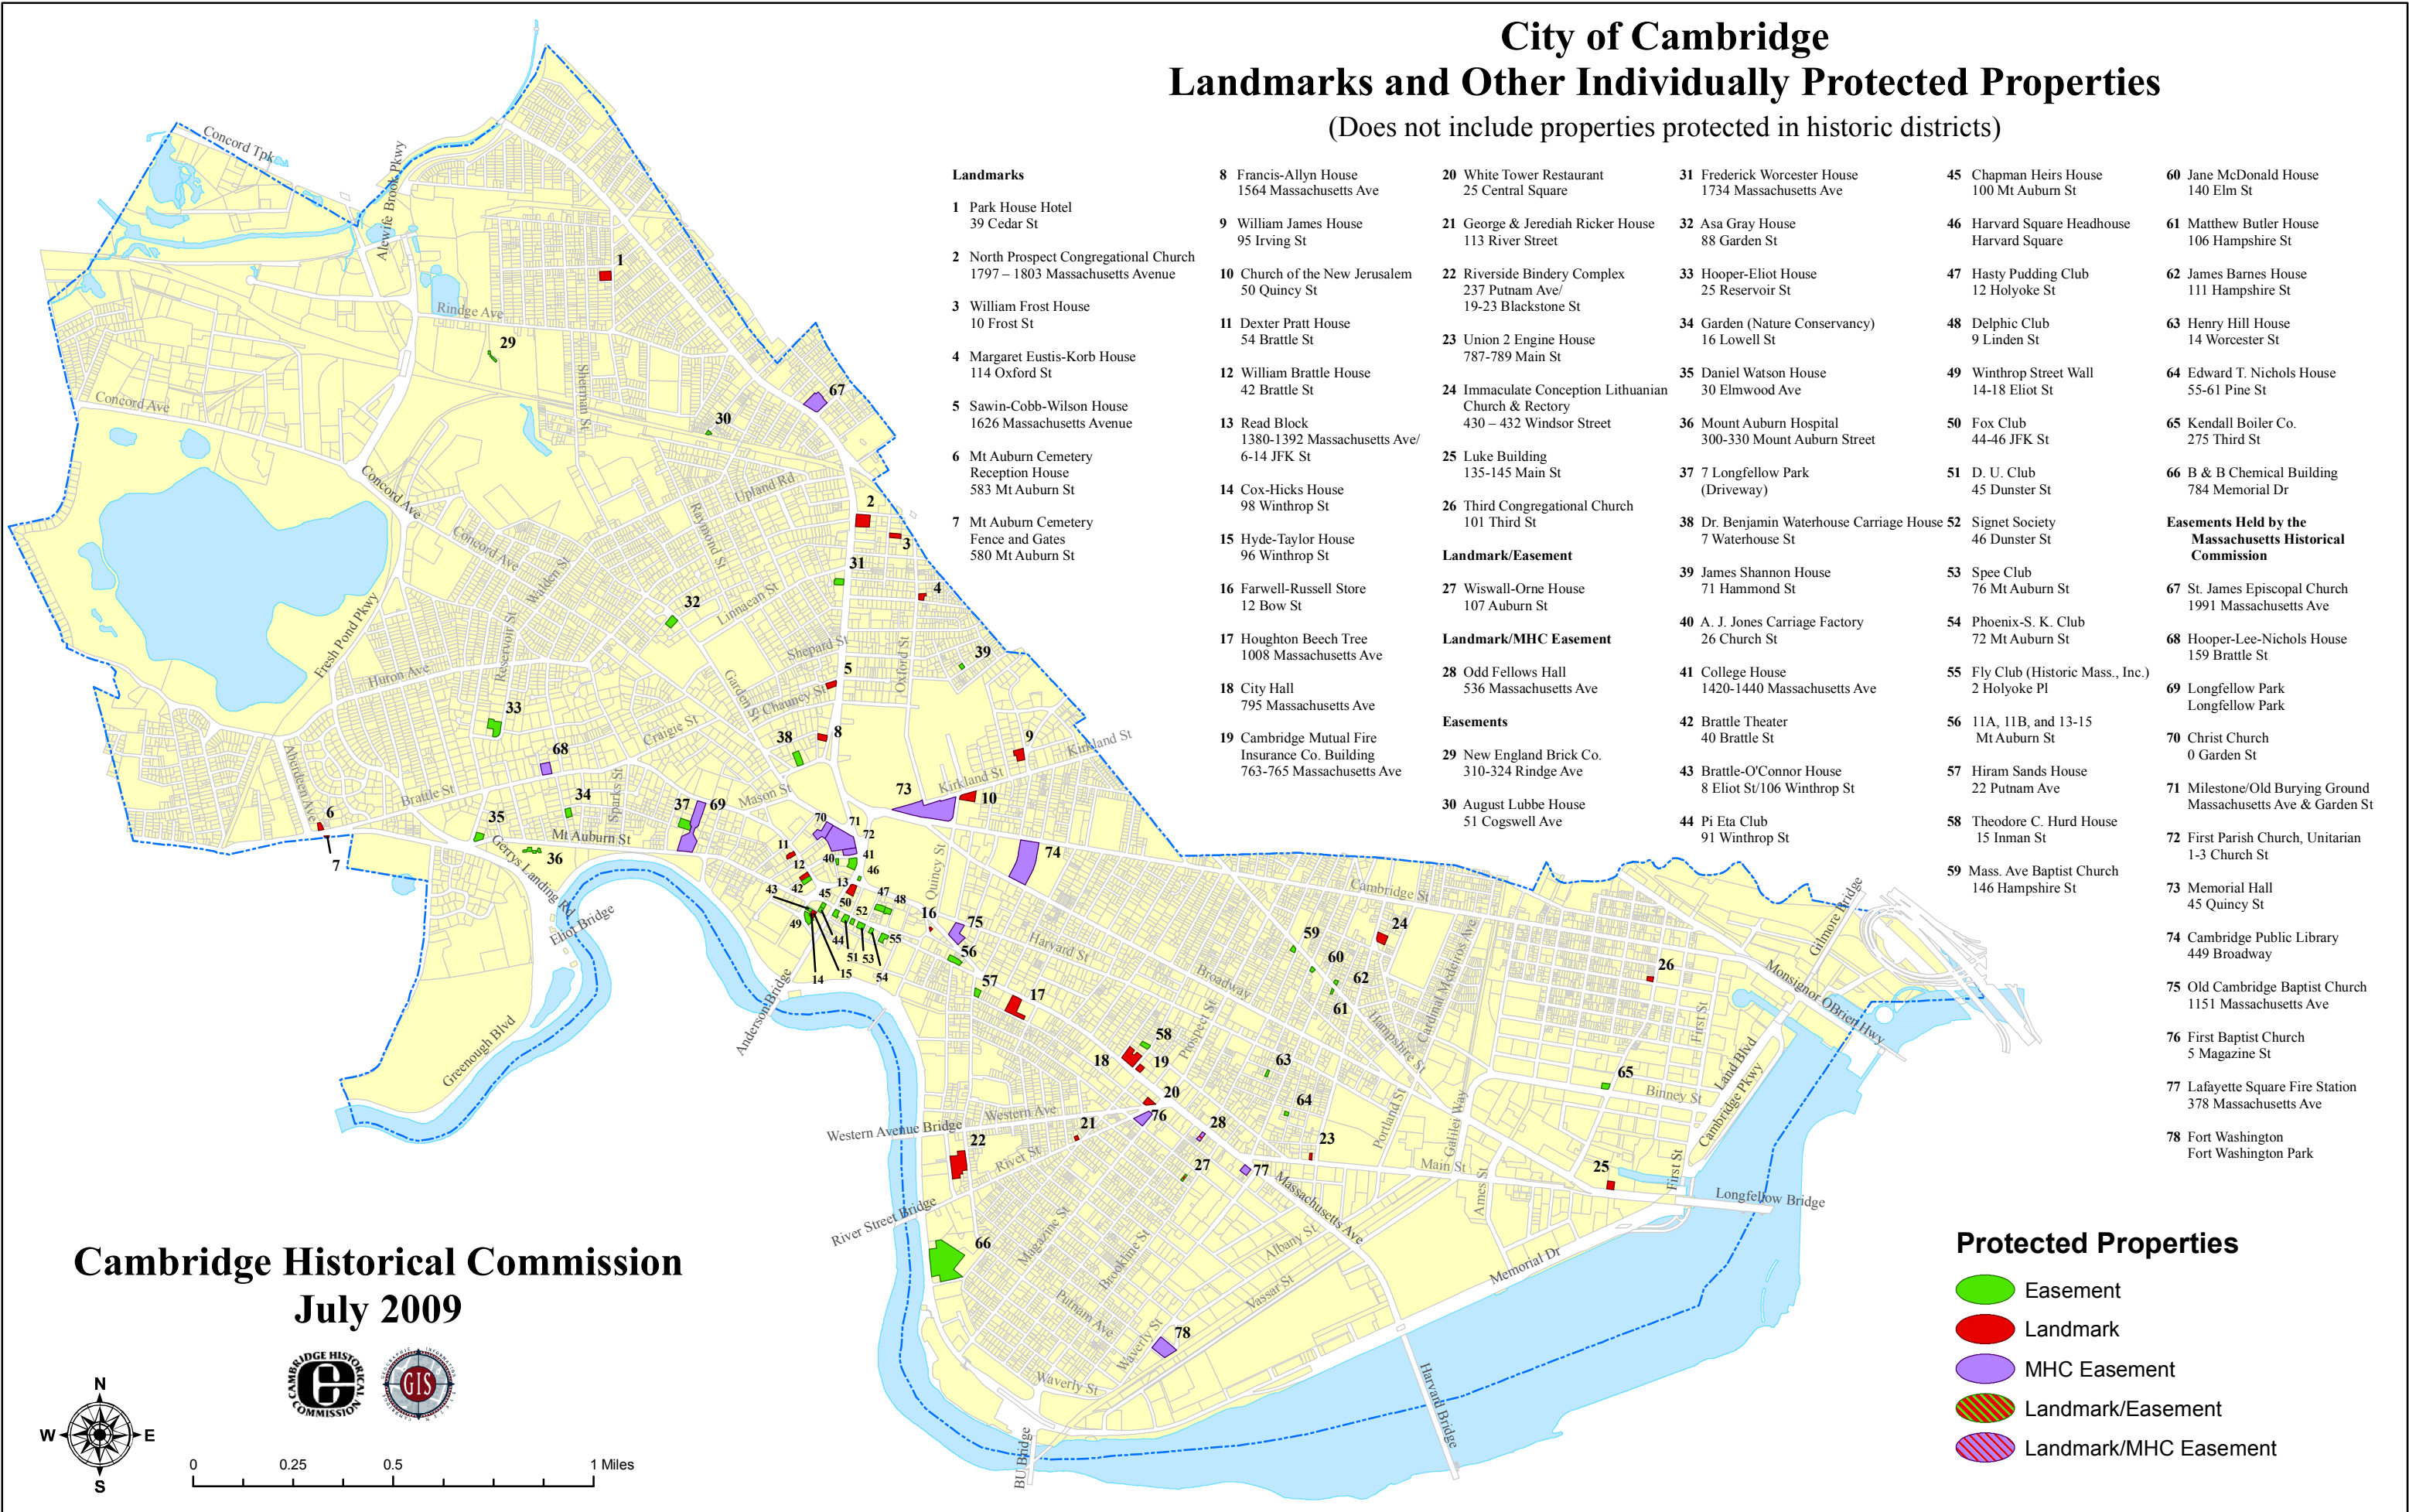

City of Cambridge

Landmarks and Other Individually Protected Properties

(Does not include properties protected in historic districts)

Landmarks

- 1 Park House Hotel
39 Cedar St
- 2 North Prospect Congregational Church
1797 – 1803 Massachusetts Avenue
- 3 William Frost House
10 Frost St
- 4 Margaret Eustis-Korb House
114 Oxford St
- 5 Sawin-Cobb-Wilson House
1626 Massachusetts Avenue
- 6 Mt Auburn Cemetery
Reception House
583 Mt Auburn St
- 7 Mt Auburn Cemetery
Fence and Gates
580 Mt Auburn St

- 8 Francis-Allyn House
1564 Massachusetts Ave
- 9 William James House
95 Irving St
- 10 Church of the New Jerusalem
50 Quincy St
- 11 Dexter Pratt House
54 Brattle St
- 12 William Brattle House
42 Brattle St
- 13 Read Block
1380-1392 Massachusetts Ave/
6-14 JFK St
- 14 Cox-Hicks House
98 Winthrop St
- 15 Hyde-Taylor House
96 Winthrop St
- 16 Farwell-Russell Store
12 Bow St
- 17 Houghton Beech Tree
1008 Massachusetts Ave
- 18 City Hall
795 Massachusetts Ave
- 19 Cambridge Mutual Fire
Insurance Co. Building
763-765 Massachusetts Ave

- 20 White Tower Restaurant
25 Central Square
- 21 George & Jerediah Ricker House
113 River Street
- 22 Riverside Bindery Complex
237 Putnam Ave/
19-23 Blackstone St
- 23 Union 2 Engine House
787-789 Main St
- 24 Immaculate Conception Lithuanian
Church & Rectory
430 – 432 Windsor Street
- 25 Luke Building
135-145 Main St
- 26 Third Congregational Church
101 Third St