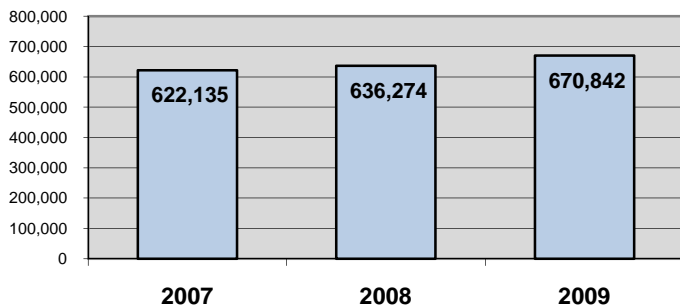

Wyoming Branch

A branch of the Kent District Library

Branch Manager:	Mary Hollinrake
Pop. of Service Area:	69,368
Building Size:	48,950 square feet
Collection Size:	112,046 items
Public Computers:	47
Staff:	17.8 FTEs
Open Hours:	61 hours per week

2009 PERCENTAGE OF POPULATION WITH LIBRARY CARDS

2009 BRANCH CHECKOUTS BY RESIDENTS

TOTAL ITEMS CHECKED OUT
5% INCREASE 2008-2009

NUMBER OF BRANCH VISITORS
6% DECREASE 2008-2009

YOUTH & ADULT PROGRAM ATTENDANCE
2% INCREASE 2008-2009