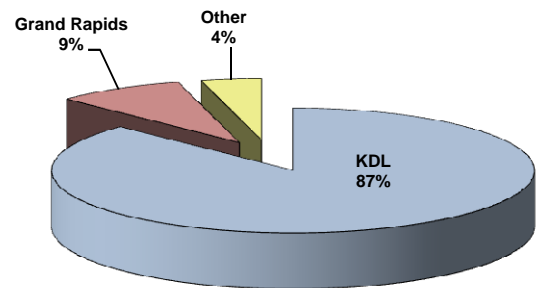

Wyoming Branch

A branch of the Kent District Library

Branch Manager:	Mary Hollinrake
Pop. of Service Area:	69,368
Building Size:	48,950 square feet
Collection Size:	112,046 items
Public Computers:	47
Staff:	17.8 FTEs
Open Hours:	61 hours per week

2009 PERCENTAGE OF POPULATION WITH LIBRARY CARDS

2009 BRANCH CHECKOUTS BY RESIDENTS

TOTAL ITEMS CHECKED OUT
5% INCREASE 2008-2009

NUMBER OF BRANCH VISITORS
6% DECREASE 2008-2009

YOUTH & ADULT PROGRAM ATTENDANCE
2% INCREASE 2008-2009