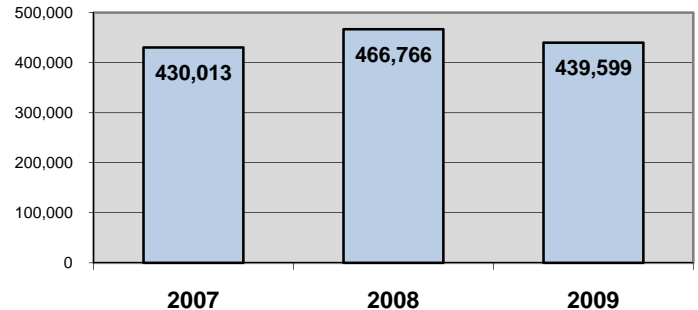

2009 PERCENTAGE OF POPULATION WITH LIBRARY CARDS

2009 BRANCH CHECKOUTS BY RESIDENTS

TOTAL ITEMS CHECKED OUT
5% INCREASE 2008-2009

NUMBER OF BRANCH VISITORS
6% DECREASE 2008-2009

YOUTH & ADULT PROGRAM ATTENDANCE
2% INCREASE 2008-2009