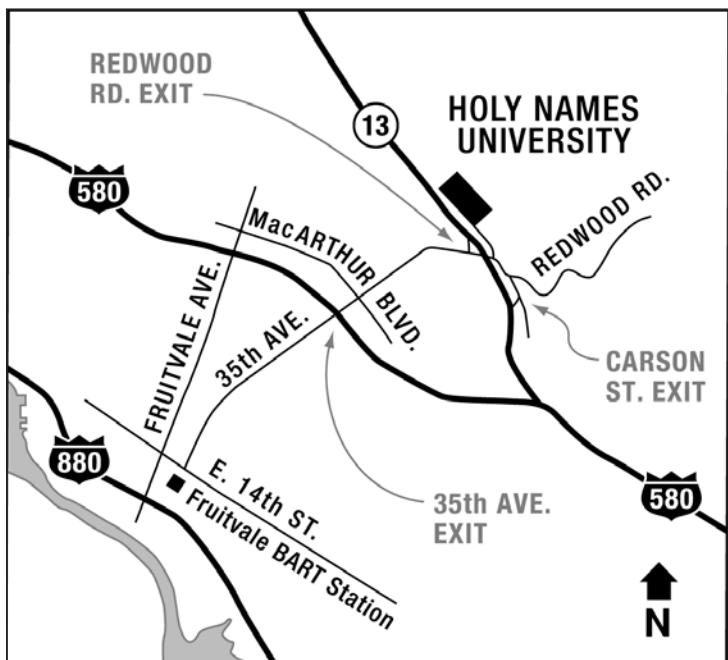

**From the north on Highway 580**

Take the 35th Avenue exit.  
Go east towards the hills.  
35th Ave. becomes Redwood Rd.  
Cross over Highway 13 and follow the signs to Holy Names campus.

**From the south on Highway 580**

Take the Highway 13 exit.  
Take the Carson Street exit.  
Go straight on Mountain Blvd to Redwood Road.  
Go left onto Redwood Road at the stoplight and follow the signs to Holy Names campus.

**From the north on Highway 13**

Take the Redwood Road exit.  
Go left at the stoplight onto Redwood Road and follow the signs to Holy Names campus.

**From Berkeley**

Take Ashby Avenue towards the hills past the Claremont Hotel.  
Keep to the far right lane.  
At the stoplight this lane will put you on Hwy 13.  
Take the Redwood Road exit.  
Go left at the stoplight onto Redwood Road and follow the signs to Holy Names campus.

**From north or south on Highway 880**

Take the High Street exit.  
Go east toward the hills.  
Go left on MacArthur Boulevard.  
Go right on 35th Avenue.  
35th Ave. becomes Redwood Rd.  
Cross over Highway 13 and follow the signs to Holy Names campus.