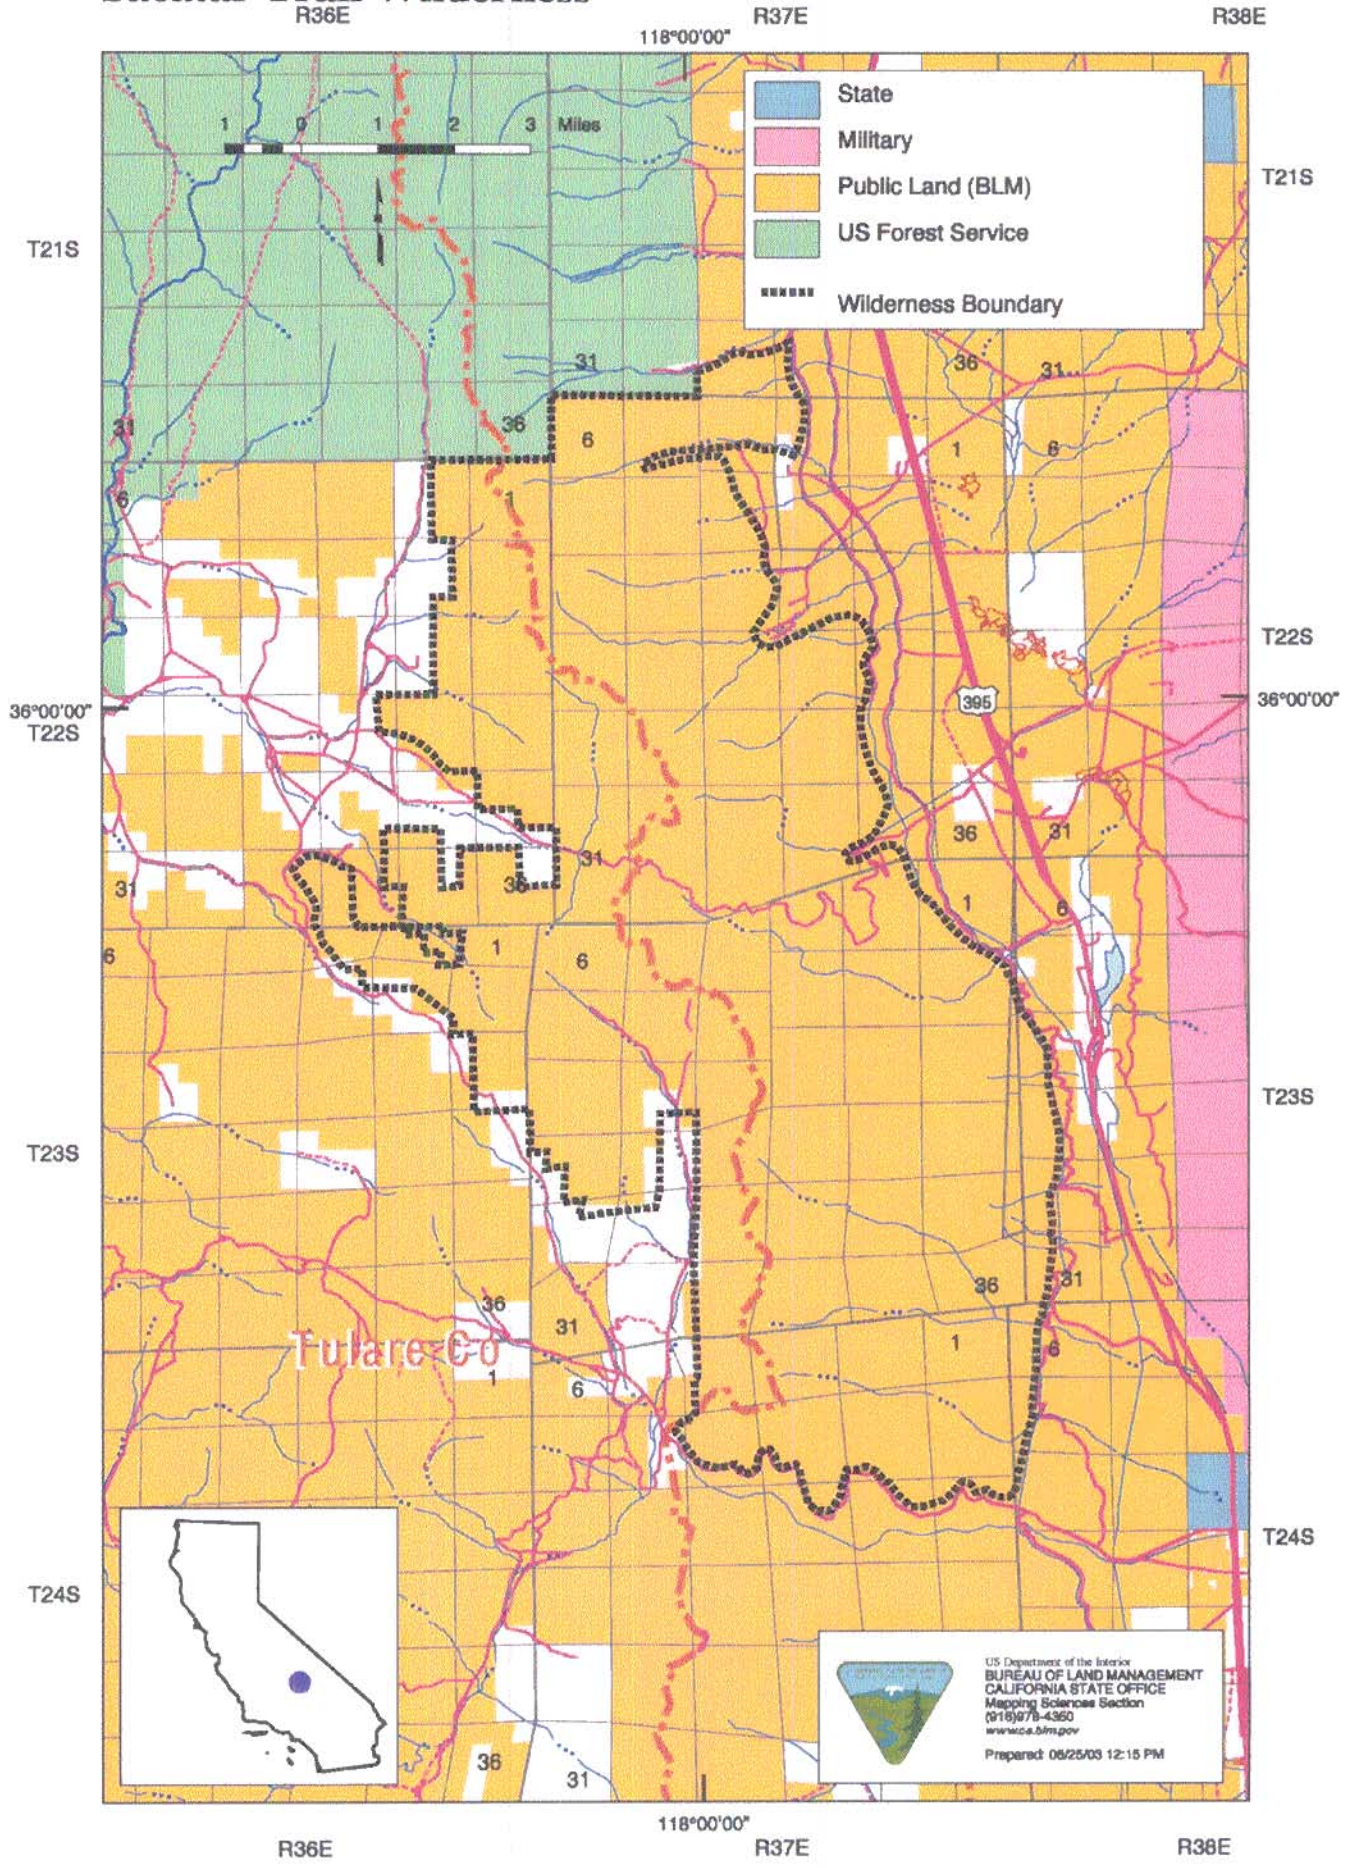

# Sacatar Trail Wilderness

R36E

118°00'00"

R37E

R38E

T21S

T21S

36°00'00"  
T22S

T22S

36°00'00"

T23S

T23S

T24S

T24S

Tulare Co

US Department of the Interior  
BUREAU OF LAND MANAGEMENT  
CALIFORNIA STATE OFFICE  
Mapping Sciences Section  
(916)978-4360  
[www.ca.blm.gov](http://www.ca.blm.gov)  
Prepared: 08/25/03 12:15 PM