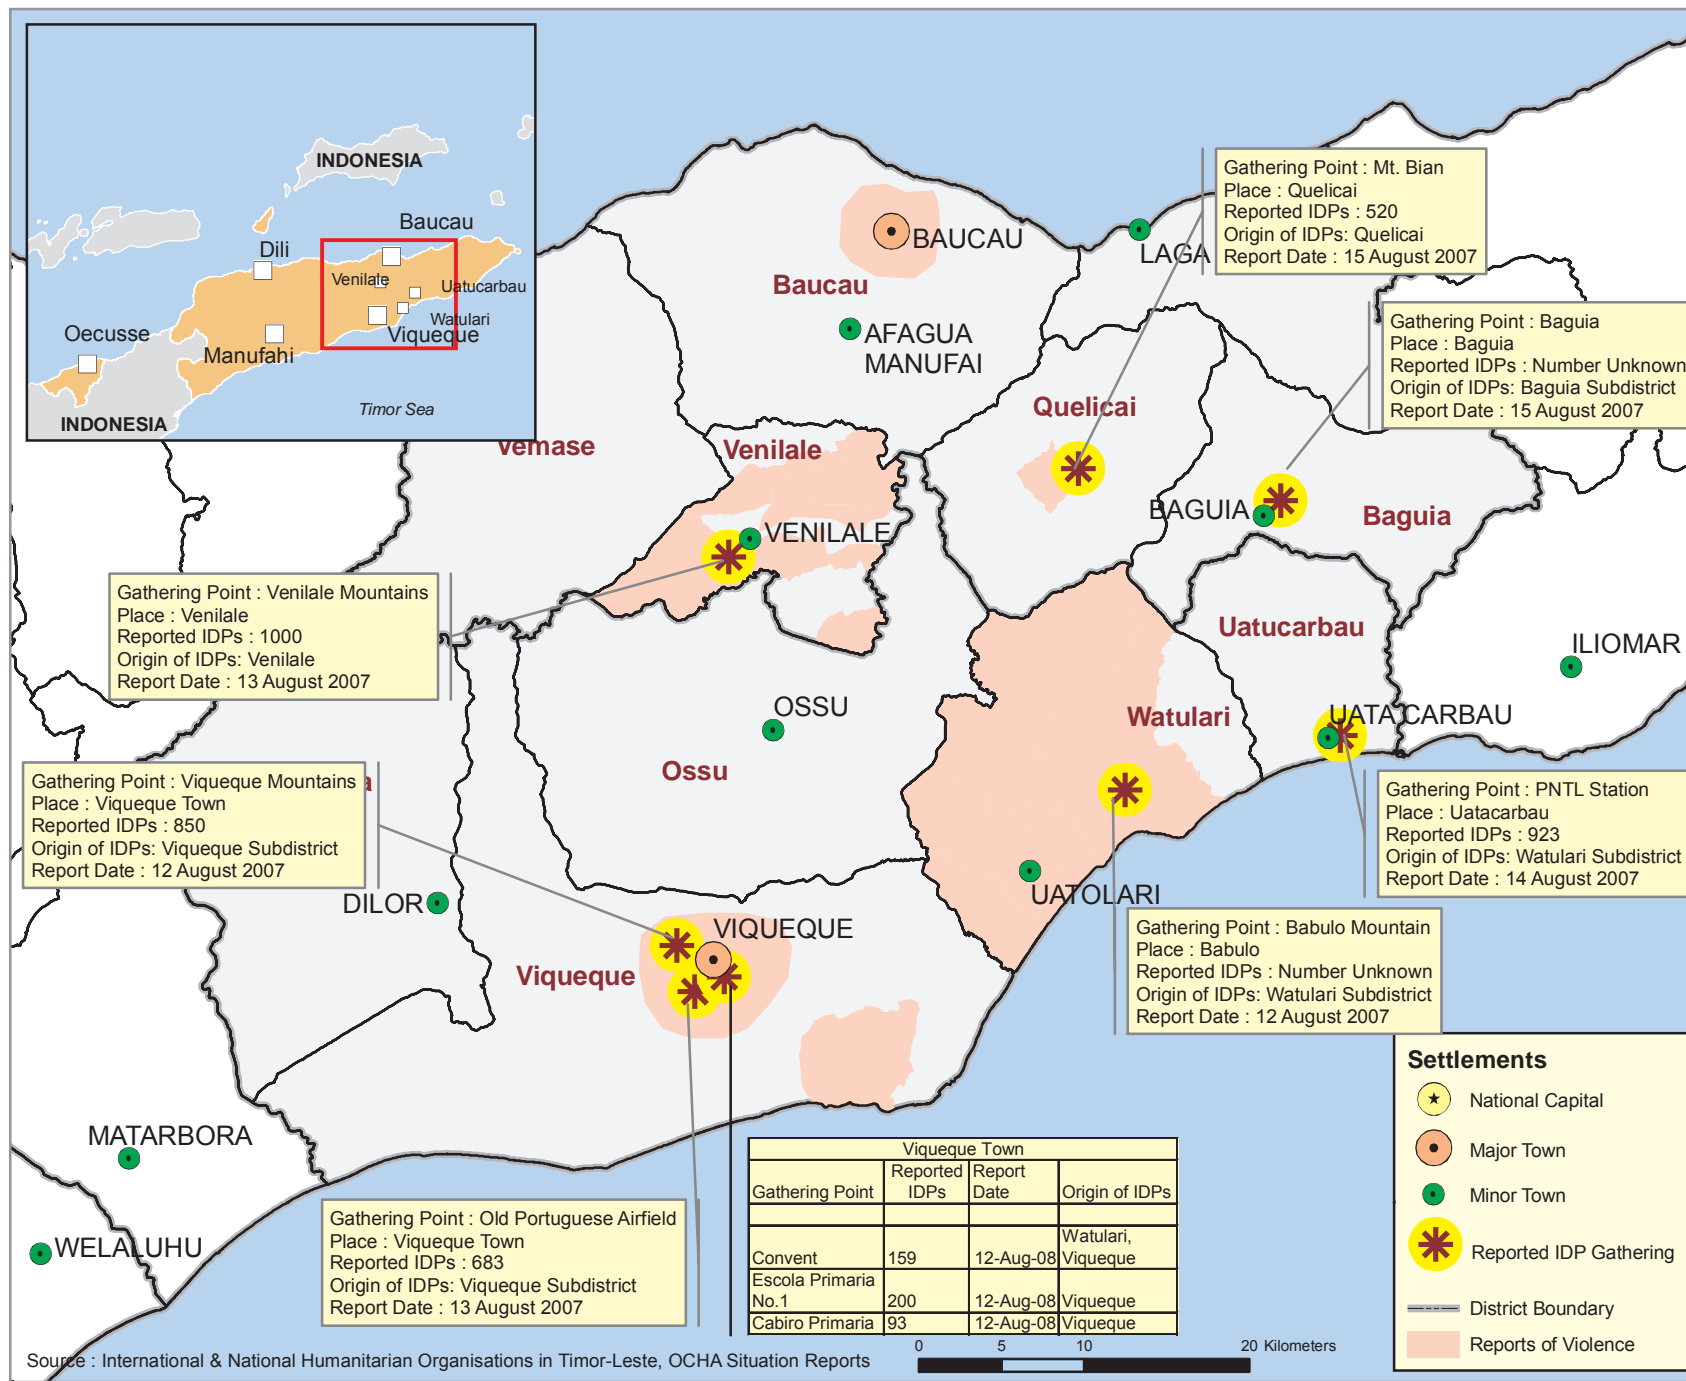

Timor-Leste Population Displacements as of 14 August 2007

Caused by Civil Unrest Related to the Announcement of the New Government

6 Aug 2007
 •Announcement of new government

8 Aug 2007
 •Civil Unrest in Baucau, Dili, Lautem, Viqueque
 •Humanitarian assistance hampered by tense security situation
 •Reports of internal displacements in Baucau and Viqueque
 •Access to existing IDP camps in Dili and Baucau affected

9 Aug 2007
 •Viqueque, over 100 houses reported burnt
 •Reports of IDP gatherings with host families in public buildings and mountains in Watulari Subdistrict
 •Water trucking and sanitation services to existing IDP camps back to normal in Dili and Baucau

Gathering Point : Venilale Mountains
 Place : Venilale
 Reported IDPs : 1000
 Origin of IDPs : Venilale
 Report Date : 13 August 2007

Gathering Point : Viqueque Mountains
 Place : Viqueque Town
 Reported IDPs : 850
 Origin of IDPs : Viqueque Subdistrict
 Report Date : 12 August 2007

Source : International & National Humanitarian Organisations in Timor-Leste, OCHA Situation Reports

This map is not an authority on administrative and international boundaries