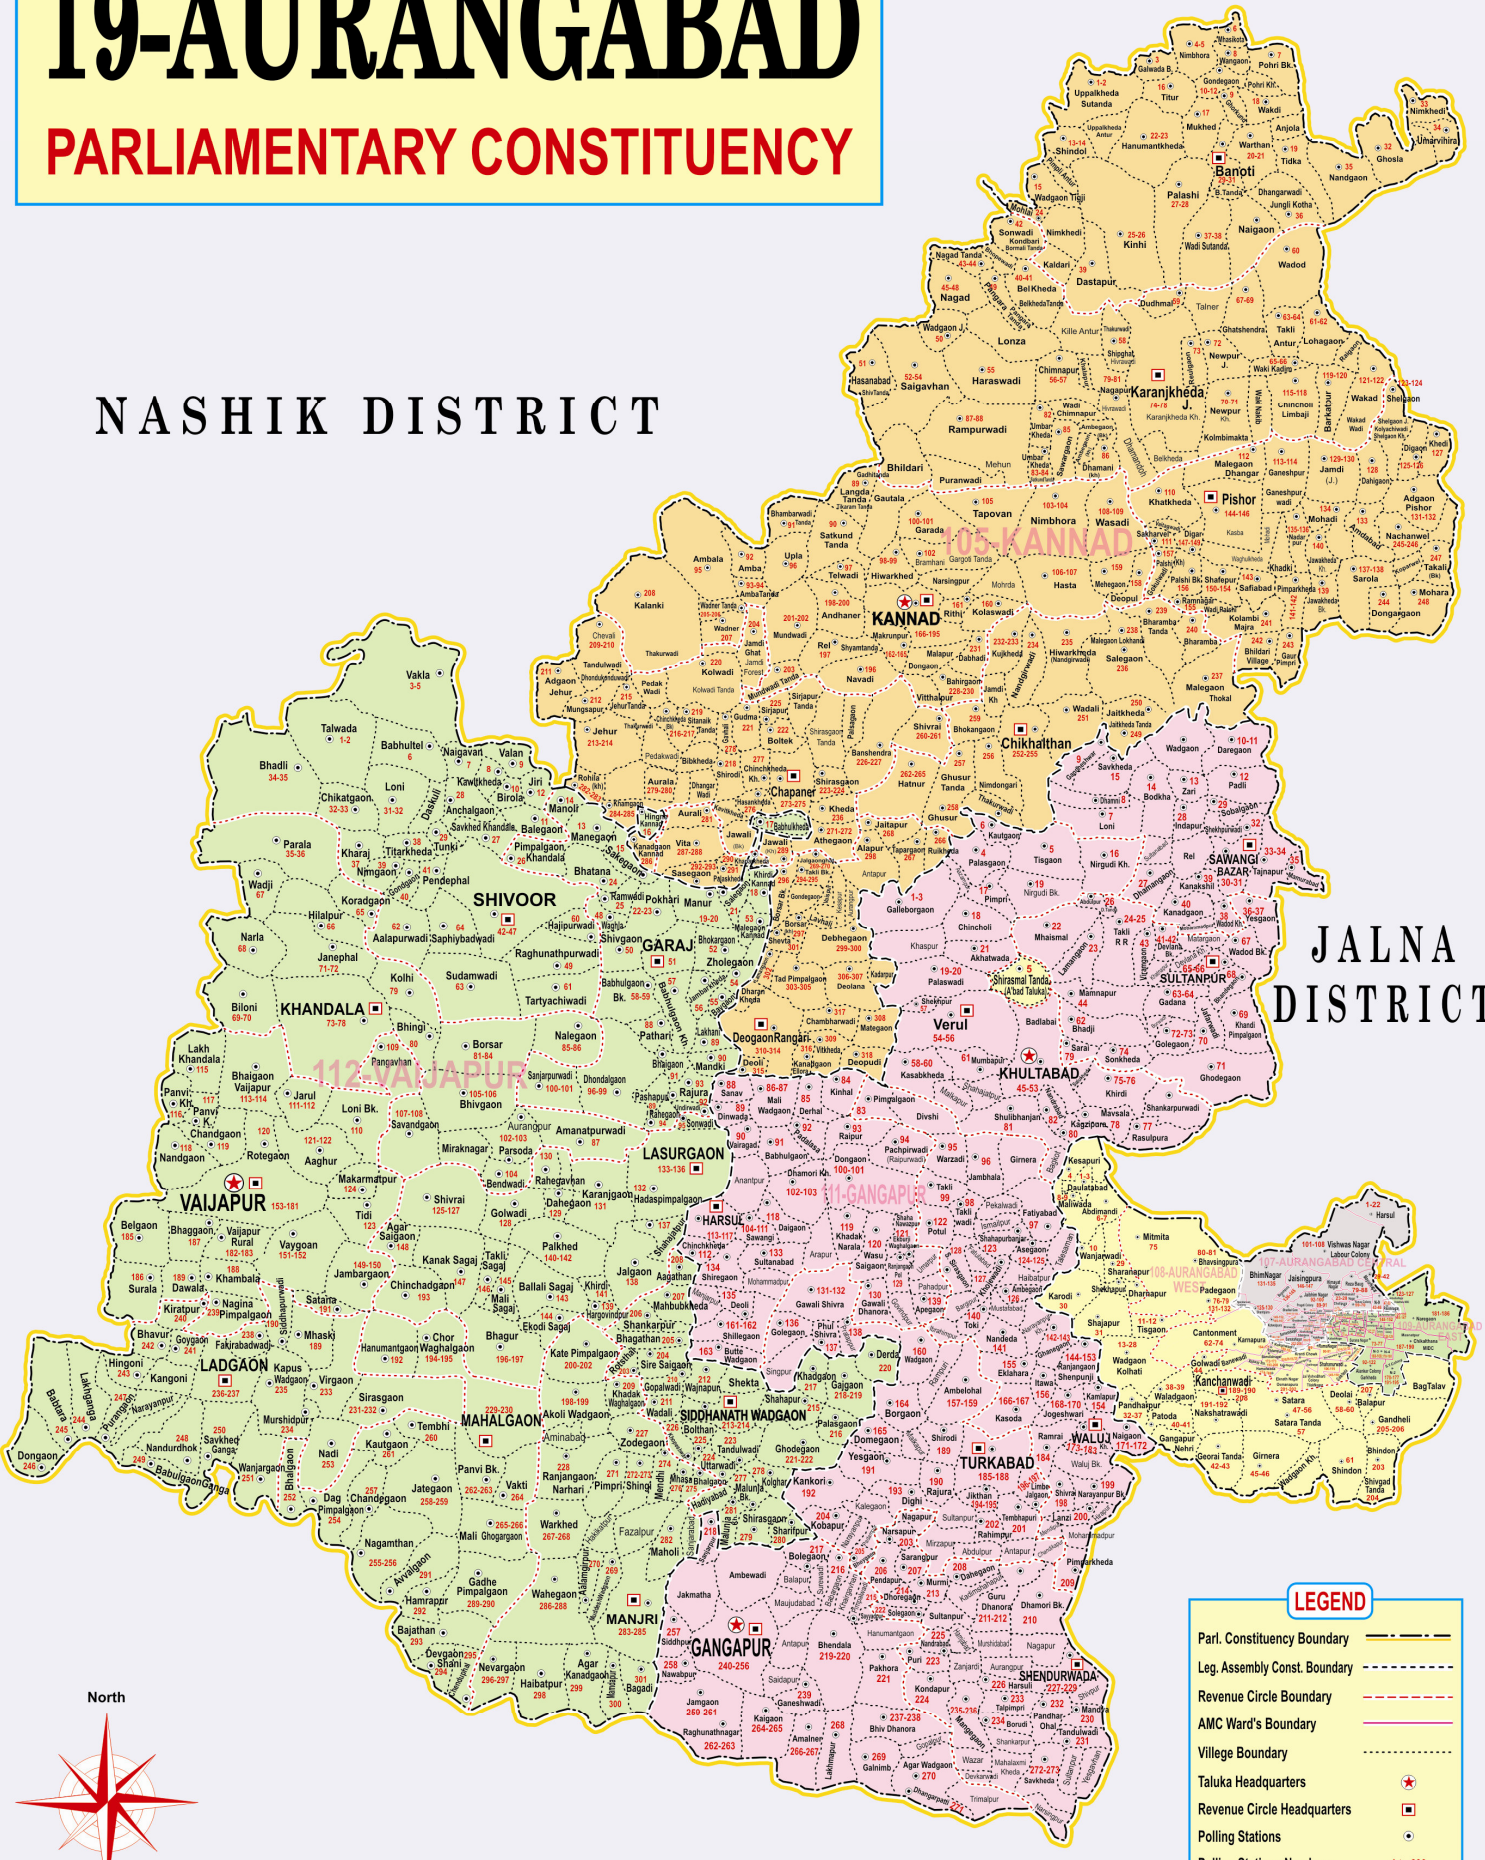

19-AURANGABAD

PARLIAMENTARY CONSTITUENCY

NASHIK DISTRICT

JALNA DISTRICT

AHMADNAGAR DISTRICT

LEGEND

- Parl. Constituency Boundary
- Leg. Assembly Const. Boundary
- Revenue Circle Boundary
- AMC Ward's Boundary
- Village Boundary
- Taluka Headquarters
- Revenue Circle Headquarters
- Polling Stations
- Polling Stations Numbers