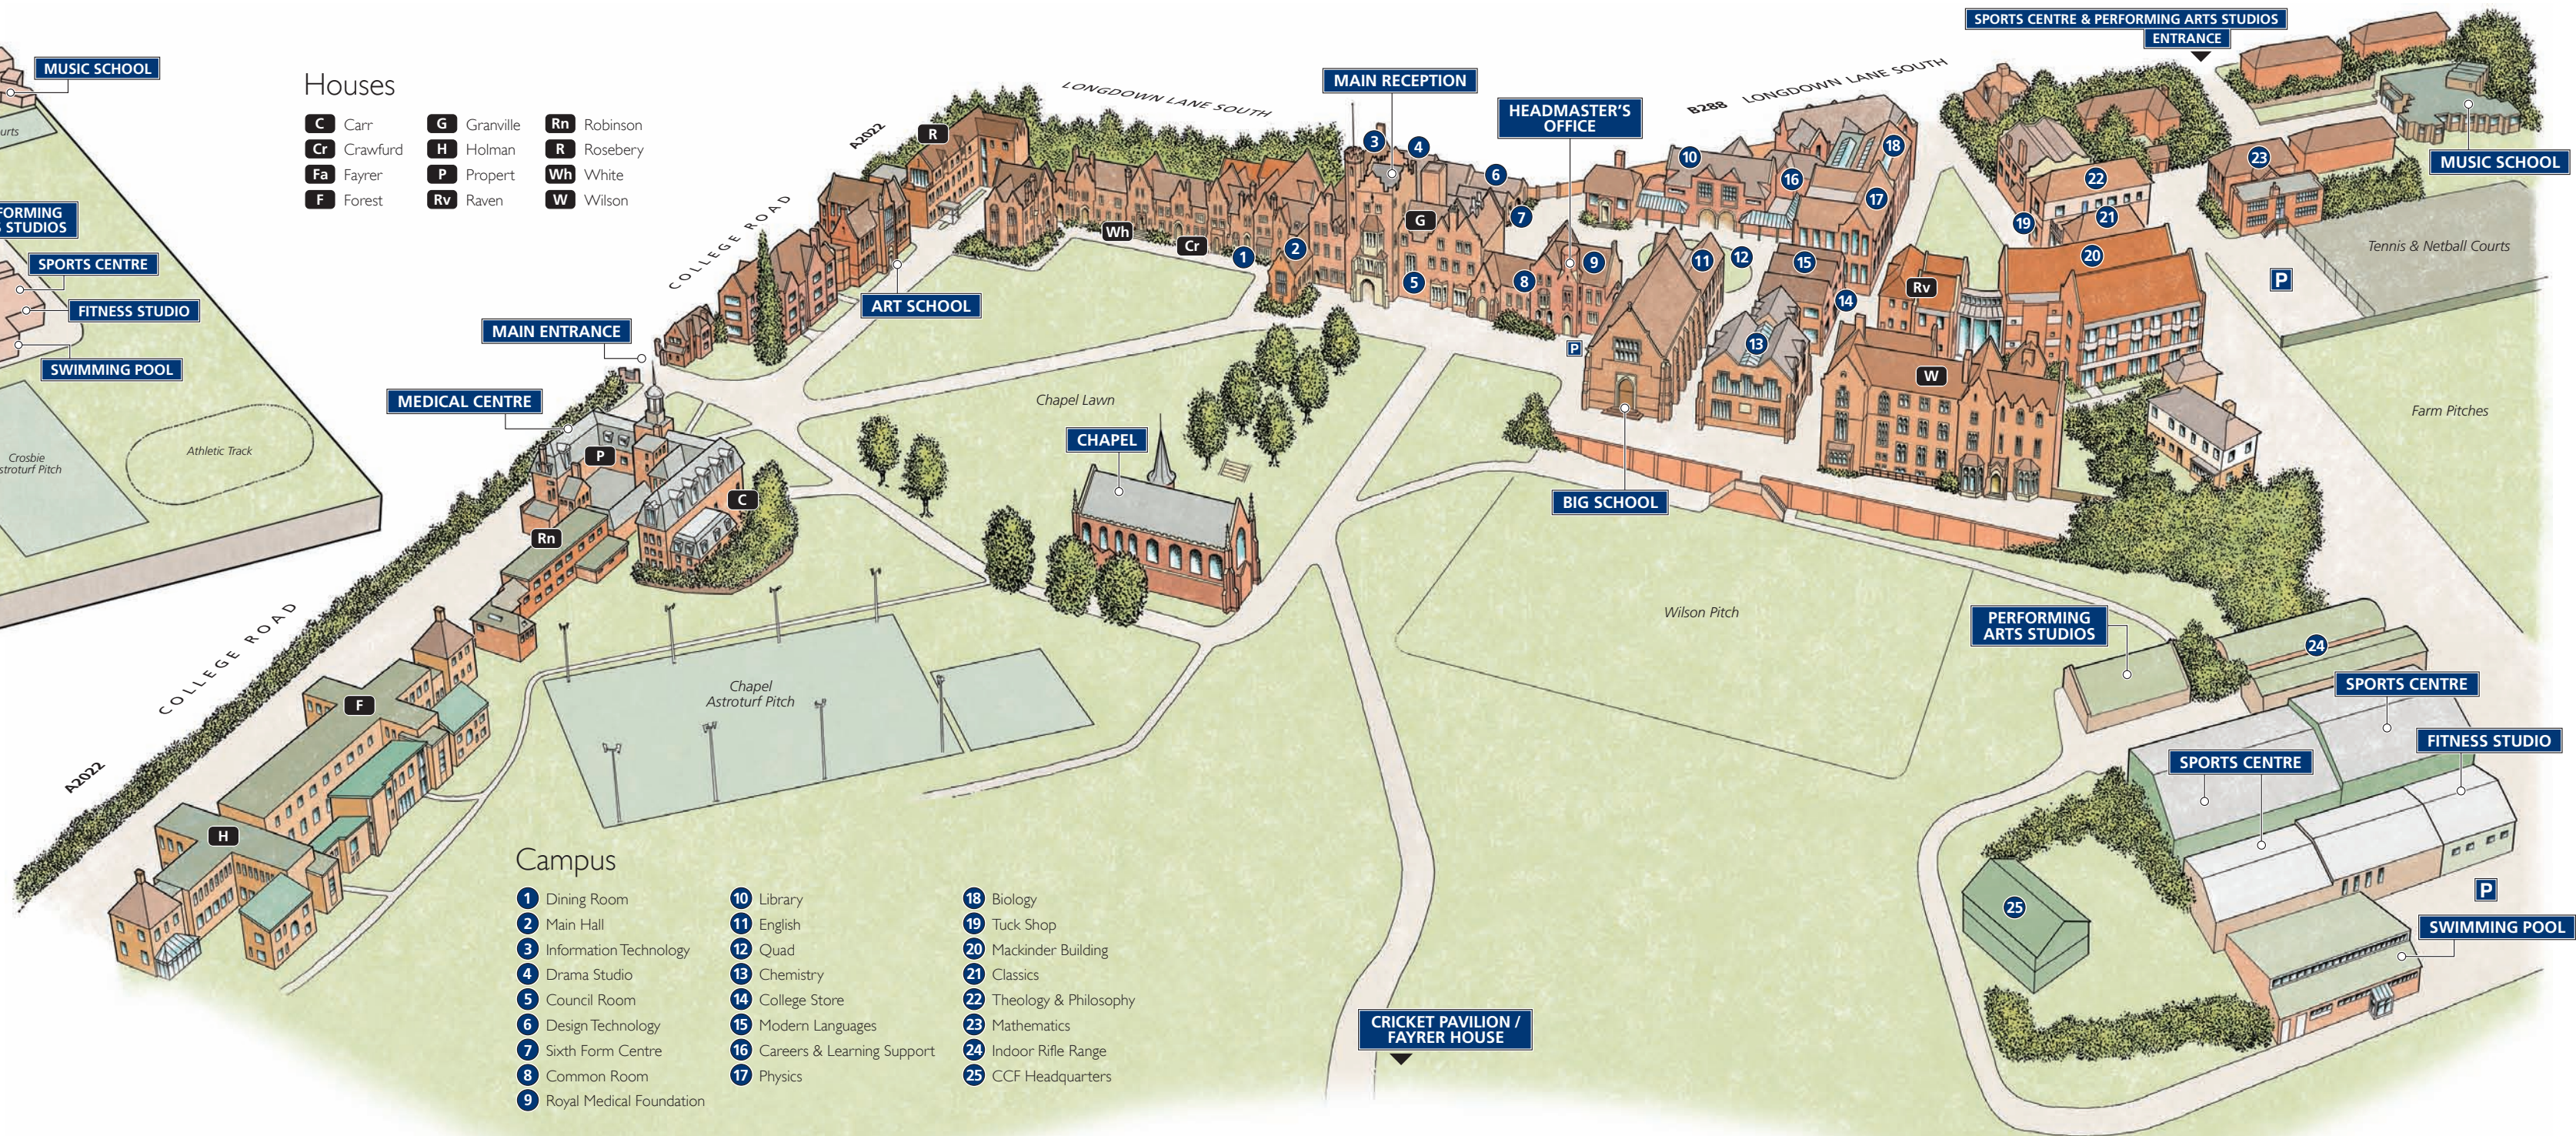

- ### Houses
- | | | |
|--------------------|--------------------|--------------------|
| C Carr | G Granville | Rn Robinson |
| Cr Crawford | H Holman | R Rosebery |
| Fa Fayrer | P Probert | Wh White |
| F Forest | Rv Raven | W Wilson |

- ### Campus
- | | | |
|-----------------------------------|--------------------------------------|---------------------------------|
| 1 Dining Room | 10 Library | 18 Biology |
| 2 Main Hall | 11 English | 19 Tuck Shop |
| 3 Information Technology | 12 Quad | 20 Mackinder Building |
| 4 Drama Studio | 13 Chemistry | 21 Classics |
| 5 Council Room | 14 College Store | 22 Theology & Philosophy |
| 6 Design Technology | 15 Modern Languages | 23 Mathematics |
| 7 Sixth Form Centre | 16 Careers & Learning Support | 24 Indoor Rifle Range |
| 8 Common Room | 17 Physics | 25 CCF Headquarters |
| 9 Royal Medical Foundation | | |