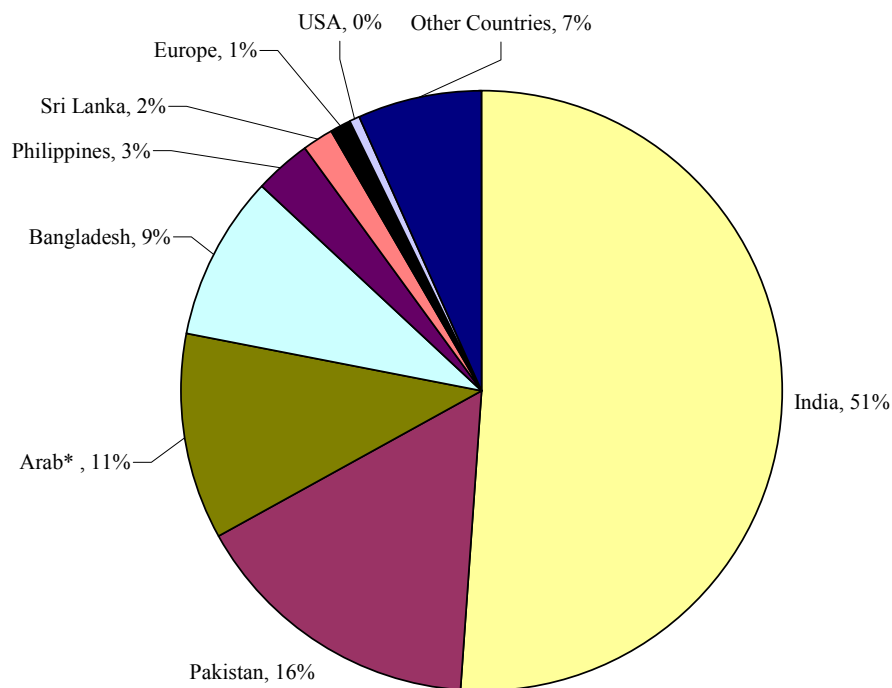

Metropolitan Dubai Area United Arab Emirates (UAE)

Country and Metropolitan Stats in Brief (2005):

Total population of the United Arab Emirates	4,496,000
Total foreign-born population of the United Arab Emirates	3,211,749
Foreign born as a percentage of the total population	71.4%
Total population of metropolitan Dubai*	1,272,000
Total foreign-born population of metropolitan Dubai	1,056,000
Foreign born as a percentage of the population of metropolitan Dubai	83.0%

Source: Data on the UAE are 2005 mid-year estimates of the total and international migrant populations reported by the UN Population Division (2006), *Trends in Total Migrant Stock: The 2005 Revision*. Data on Dubai are from Ministry of Labor (available at the [GUM](#) website).

Notes: *2004 estimate.

Eight Countries and Areas of Origin of the Foreign-Born Population Living in Metropolitan Dubai in 2005

* Arab countries refer to countries of South-Western Asia and North Africa.

MPI Data Hub

Learn about flow, stock, asylum, net migration, and citizenship data through our [Country and Comparative Data Tool](#).

Explore the origins and destinations of migrants from and to the United Arab Emirates (and other countries) with the [World Migration Map](#).