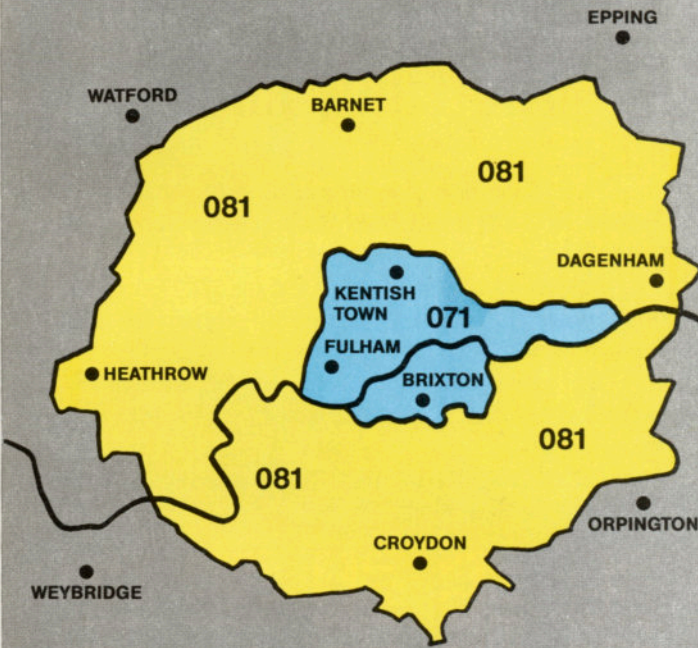

Will change to 071.

Will change to 081.

Check this list to find the right code

To find the new code for a London 01 phone or fax number (eg 01-**434** 0000), simply look up its first three digits in this list.

Against **434**, for example, you'll see 071. That means 01-**434** 0000 will become 071-**434** 0000. Similarly, the table shows 01-**666** 0000 will change to 081-**666** 0000.

Your calls to and from the 071 and 081 areas will be charged at the same rate as calls to and from the current 01 area.

Calls between the 071 and 081 areas will continue to be charged at the local rate.

First 3 digits of the number	The new code
200	081
202	081
203	081
204	081
205	081
206	081
207	081
208	081
209	081
210	071
212	071
213	071

First 3 digits of the number	The new code
214	071
215	071
217	071
218	071
219	071
220	071
221	071
222	071
223	071
224	071
225	071
226	071

First 3 digits of the number	The new code
227	071
228	071
229	071
230	071
231	071
232	071
233	071
234	071
235	071
236	071
237	071
238	071

First 3 digits of the number	The new code
239	071
240	071
241	071
242	071
243	071
244	071
245	071
246	071
247	071
248	071
249	071
250	071

First 3 digits of the number	The new code
251	071
252	071
253	071
254	071
255	071
256	071
257	071
258	071
259	071
260	071
261	071
262	071