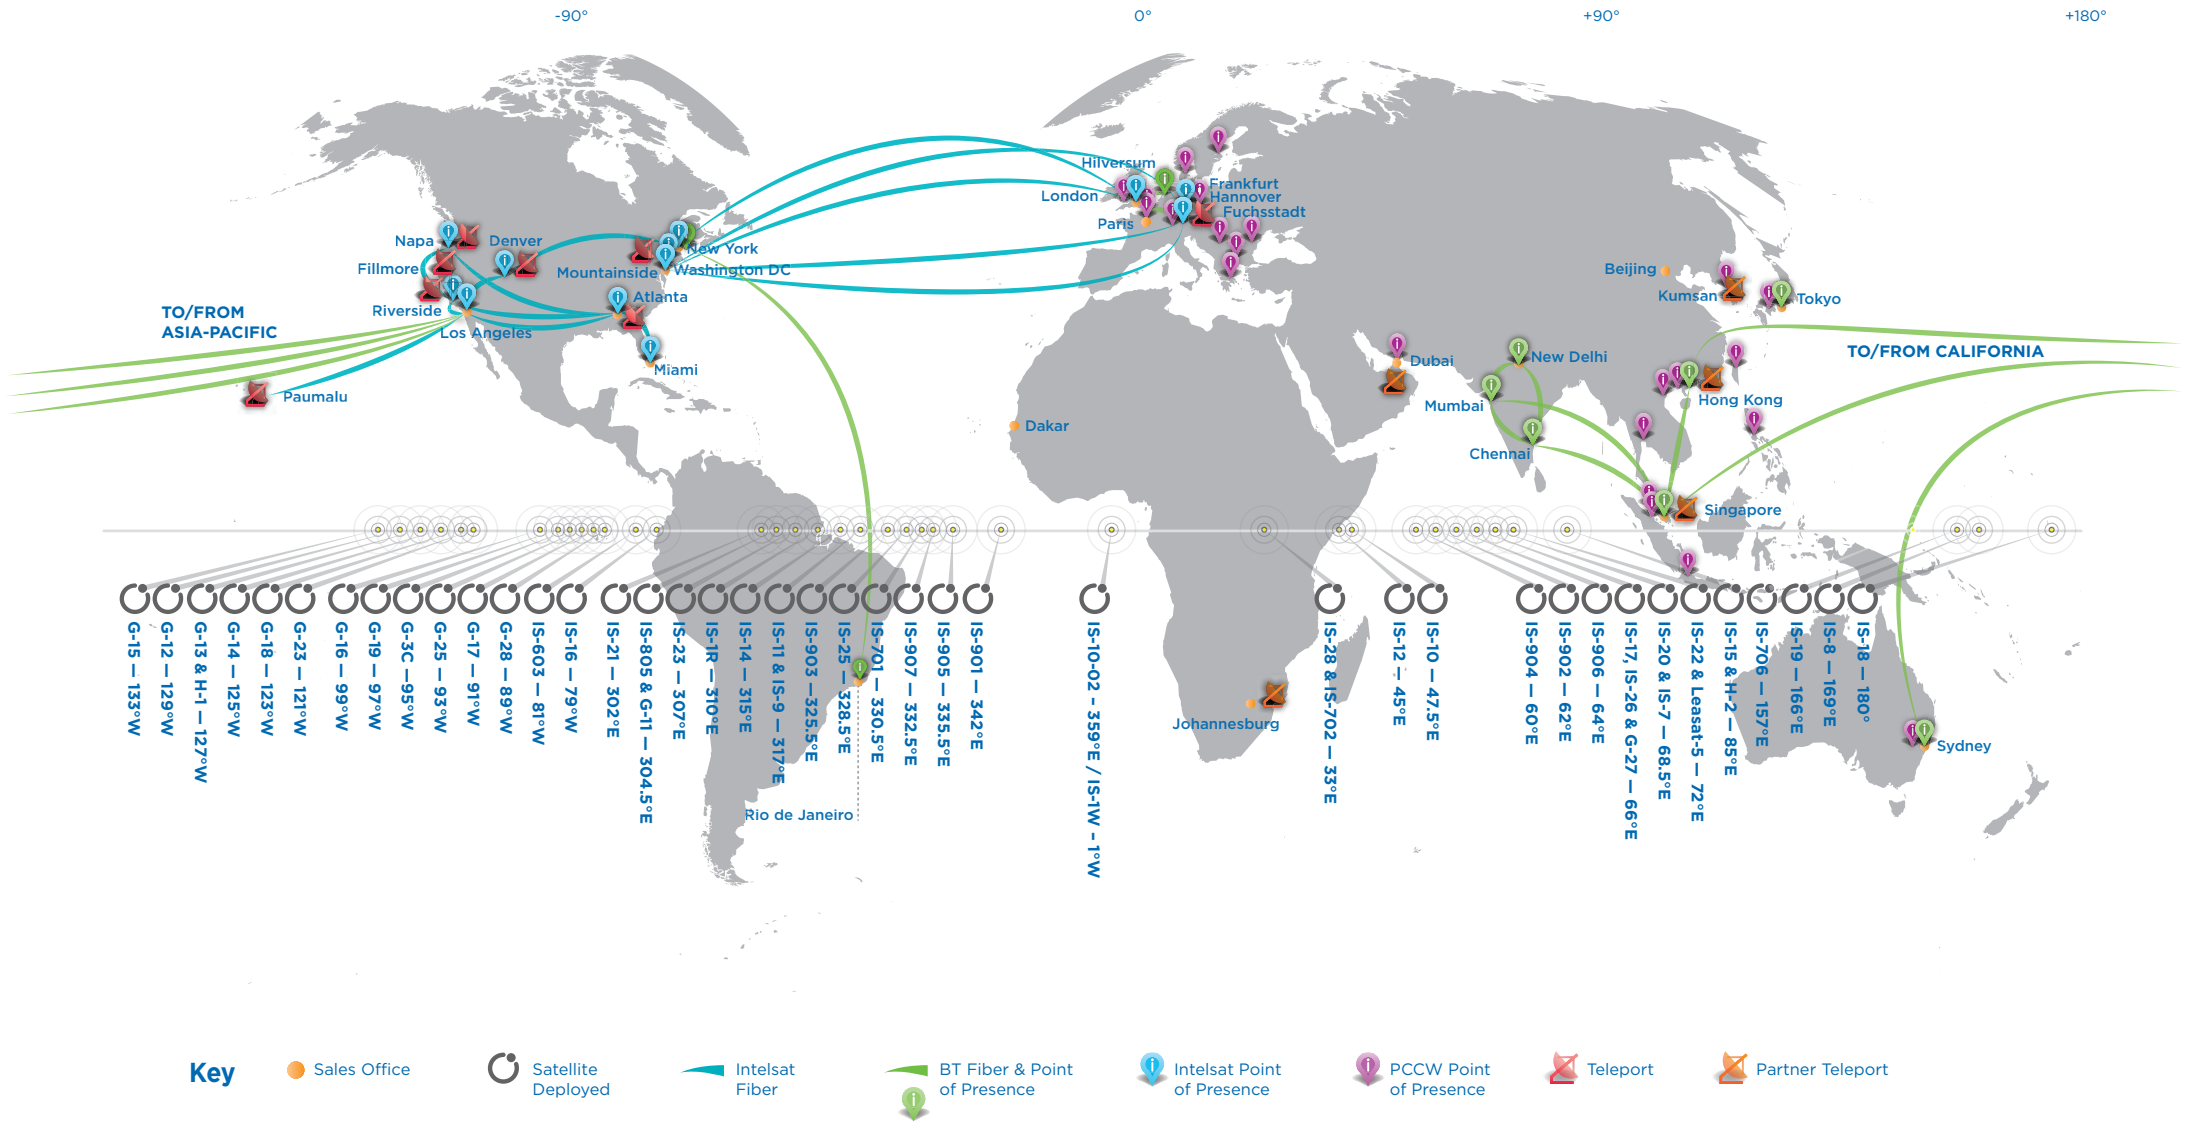

Features:

- Large inventory of OU capacity across Intelsat's global fleet of satellites updated daily
- Terrestrial OU services on the IntelsatOne teleport and fiber network, including teleport uplinking/downlinking, encoding/decoding and format conversion services
- Network of global partners for local SNG and other production requirements
- 24/7 booking and operations support from our Occasional Use Service Center, to ensure prompt service activation and deactivation
- Online customer tools for viewing and booking available capacity

One Connection Delivers the World: Our Global System

With broadcaster relationships that span over 40 years, Intelsat understands the demands of delivering media content better than any other company in the world. When our customers told us that they needed reliable solutions that incorporate both ground and space network components, Intelsat built the world's largest fully integrated satellite, teleport and fiber network, with the quality, reliability and flexibility on which our reputation is built.

Intelsat Global Network

Powerful Neighborhoods Connect Programmers to Profits

Content distributed through the Intelsat neighborhoods instantly connects with its target audience through the thousands of antennas looking at our satellites from the ground. Our exclusive cable and DTH satellite neighborhoods, with unmatched cable headend penetration and ‘homes passed,’ provide highly efficient distribution platforms for programmers seeking to maximize viewership of content. The most prestigious programming names trust Intelsat to distribute their content around the world.