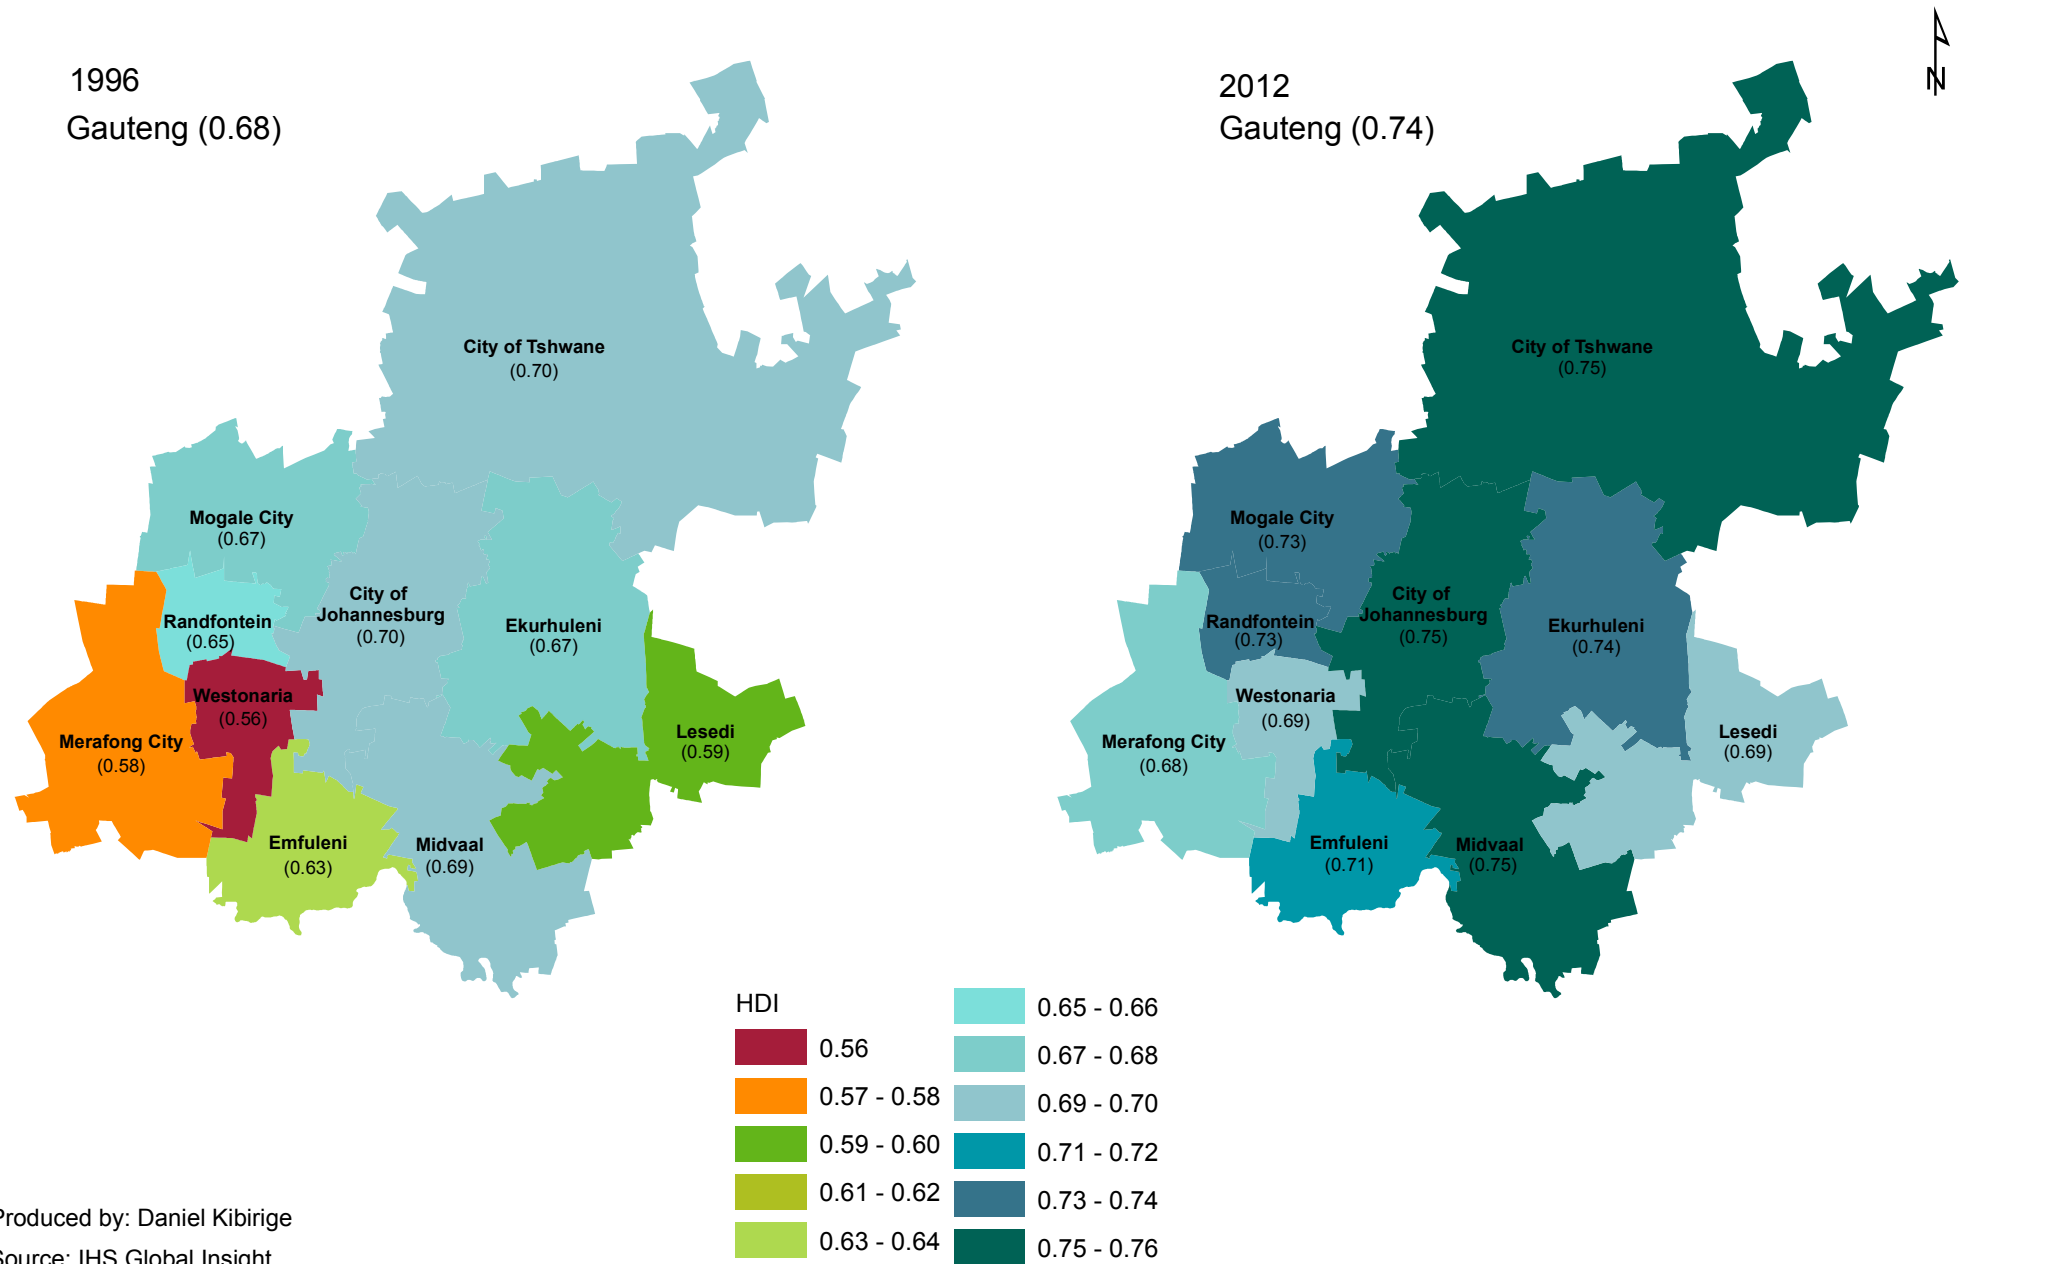

Gauteng's Human Development Index, 1996-2012

Produced by: Daniel Kibirige

Source: IHS Global Insight