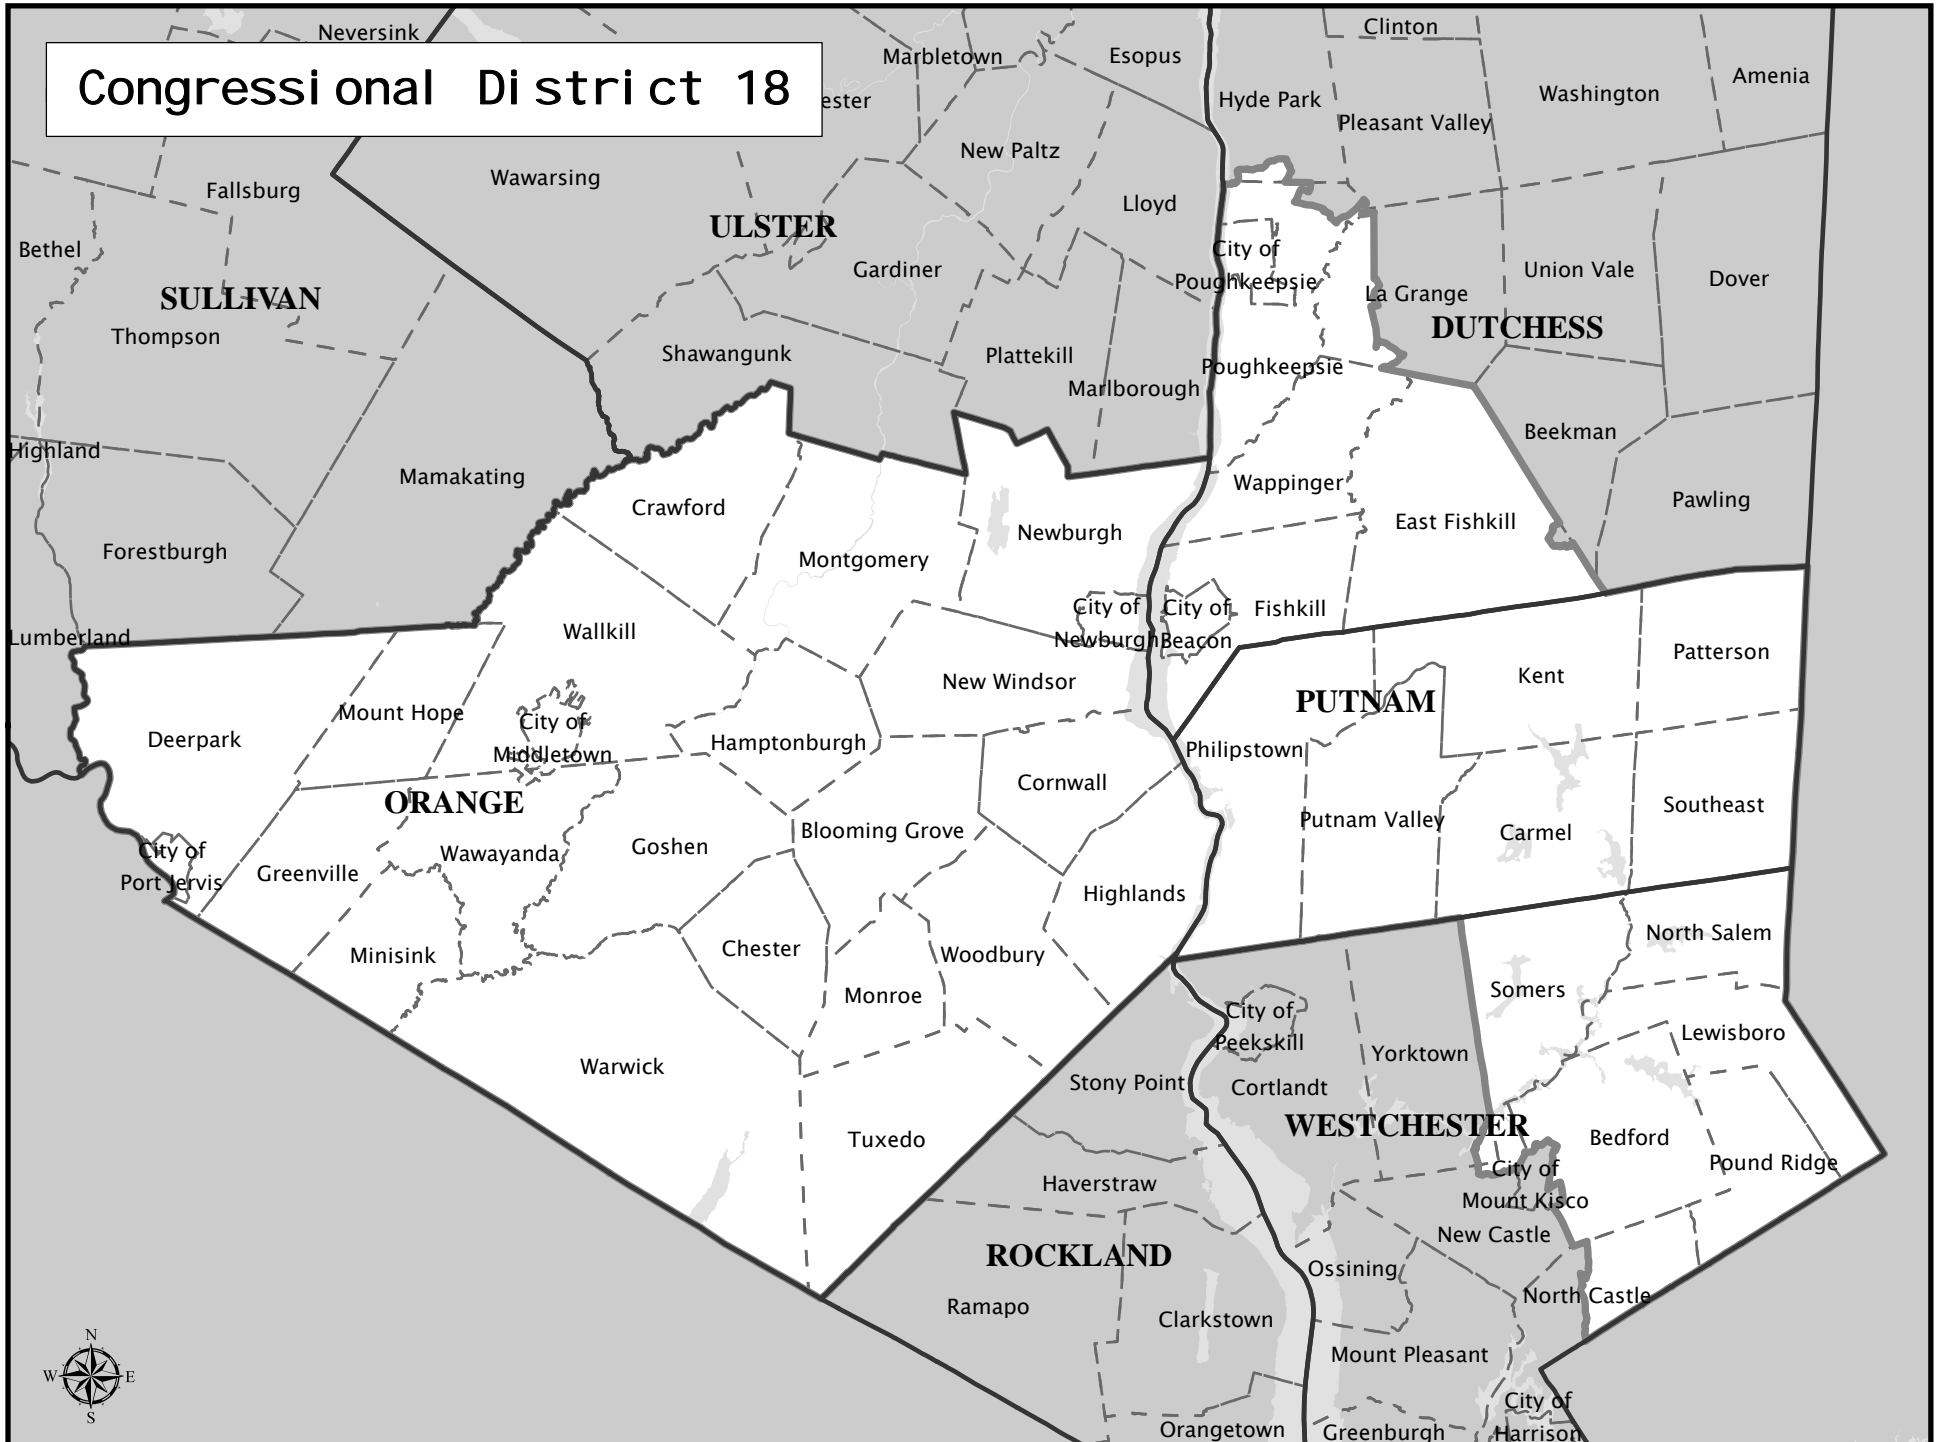

# Congressional District 18

**Congressional District 18**

**Total Population : 717,707**  
**Deviation : 0**  
**Deviation Percentage : 0.00**

	NH White	NH Black	Hispanic	NH Asian	NH Amlnd	NH Hwn	NH Multi	NH Other
<b>Total</b>	515,237	60,034	106,389	20,364	1,357	149	12,625	1,552
<b>% of Total</b>	71.79	8.36	14.82	2.84	0.19	0.02	1.76	0.22
<b>Total 18+</b>	397,239	43,973	69,988	15,120	1,058	120	6,363	931
<b>% of 18+</b>	74.28	8.22	13.09	2.83	0.20	0.02	1.19	0.17

**Department Of Justice**

	NH White	NH Black	Hispanic	NH Asian	NH Amlnd	NH Hwn	NH Multi	NH Other
<b>Total</b>	515,237	64,781	106,389	23,216	3,008	264	2,862	1,950
<b>% of Total</b>	71.79	9.03	14.82	3.23	0.42	0.04	0.40	0.27
<b>Total 18+</b>	397,239	45,711	69,988	16,341	2,230	207	1,926	1,150
<b>% of 18+</b>	74.28	8.55	13.09	3.06	0.42	0.04	0.36	0.22