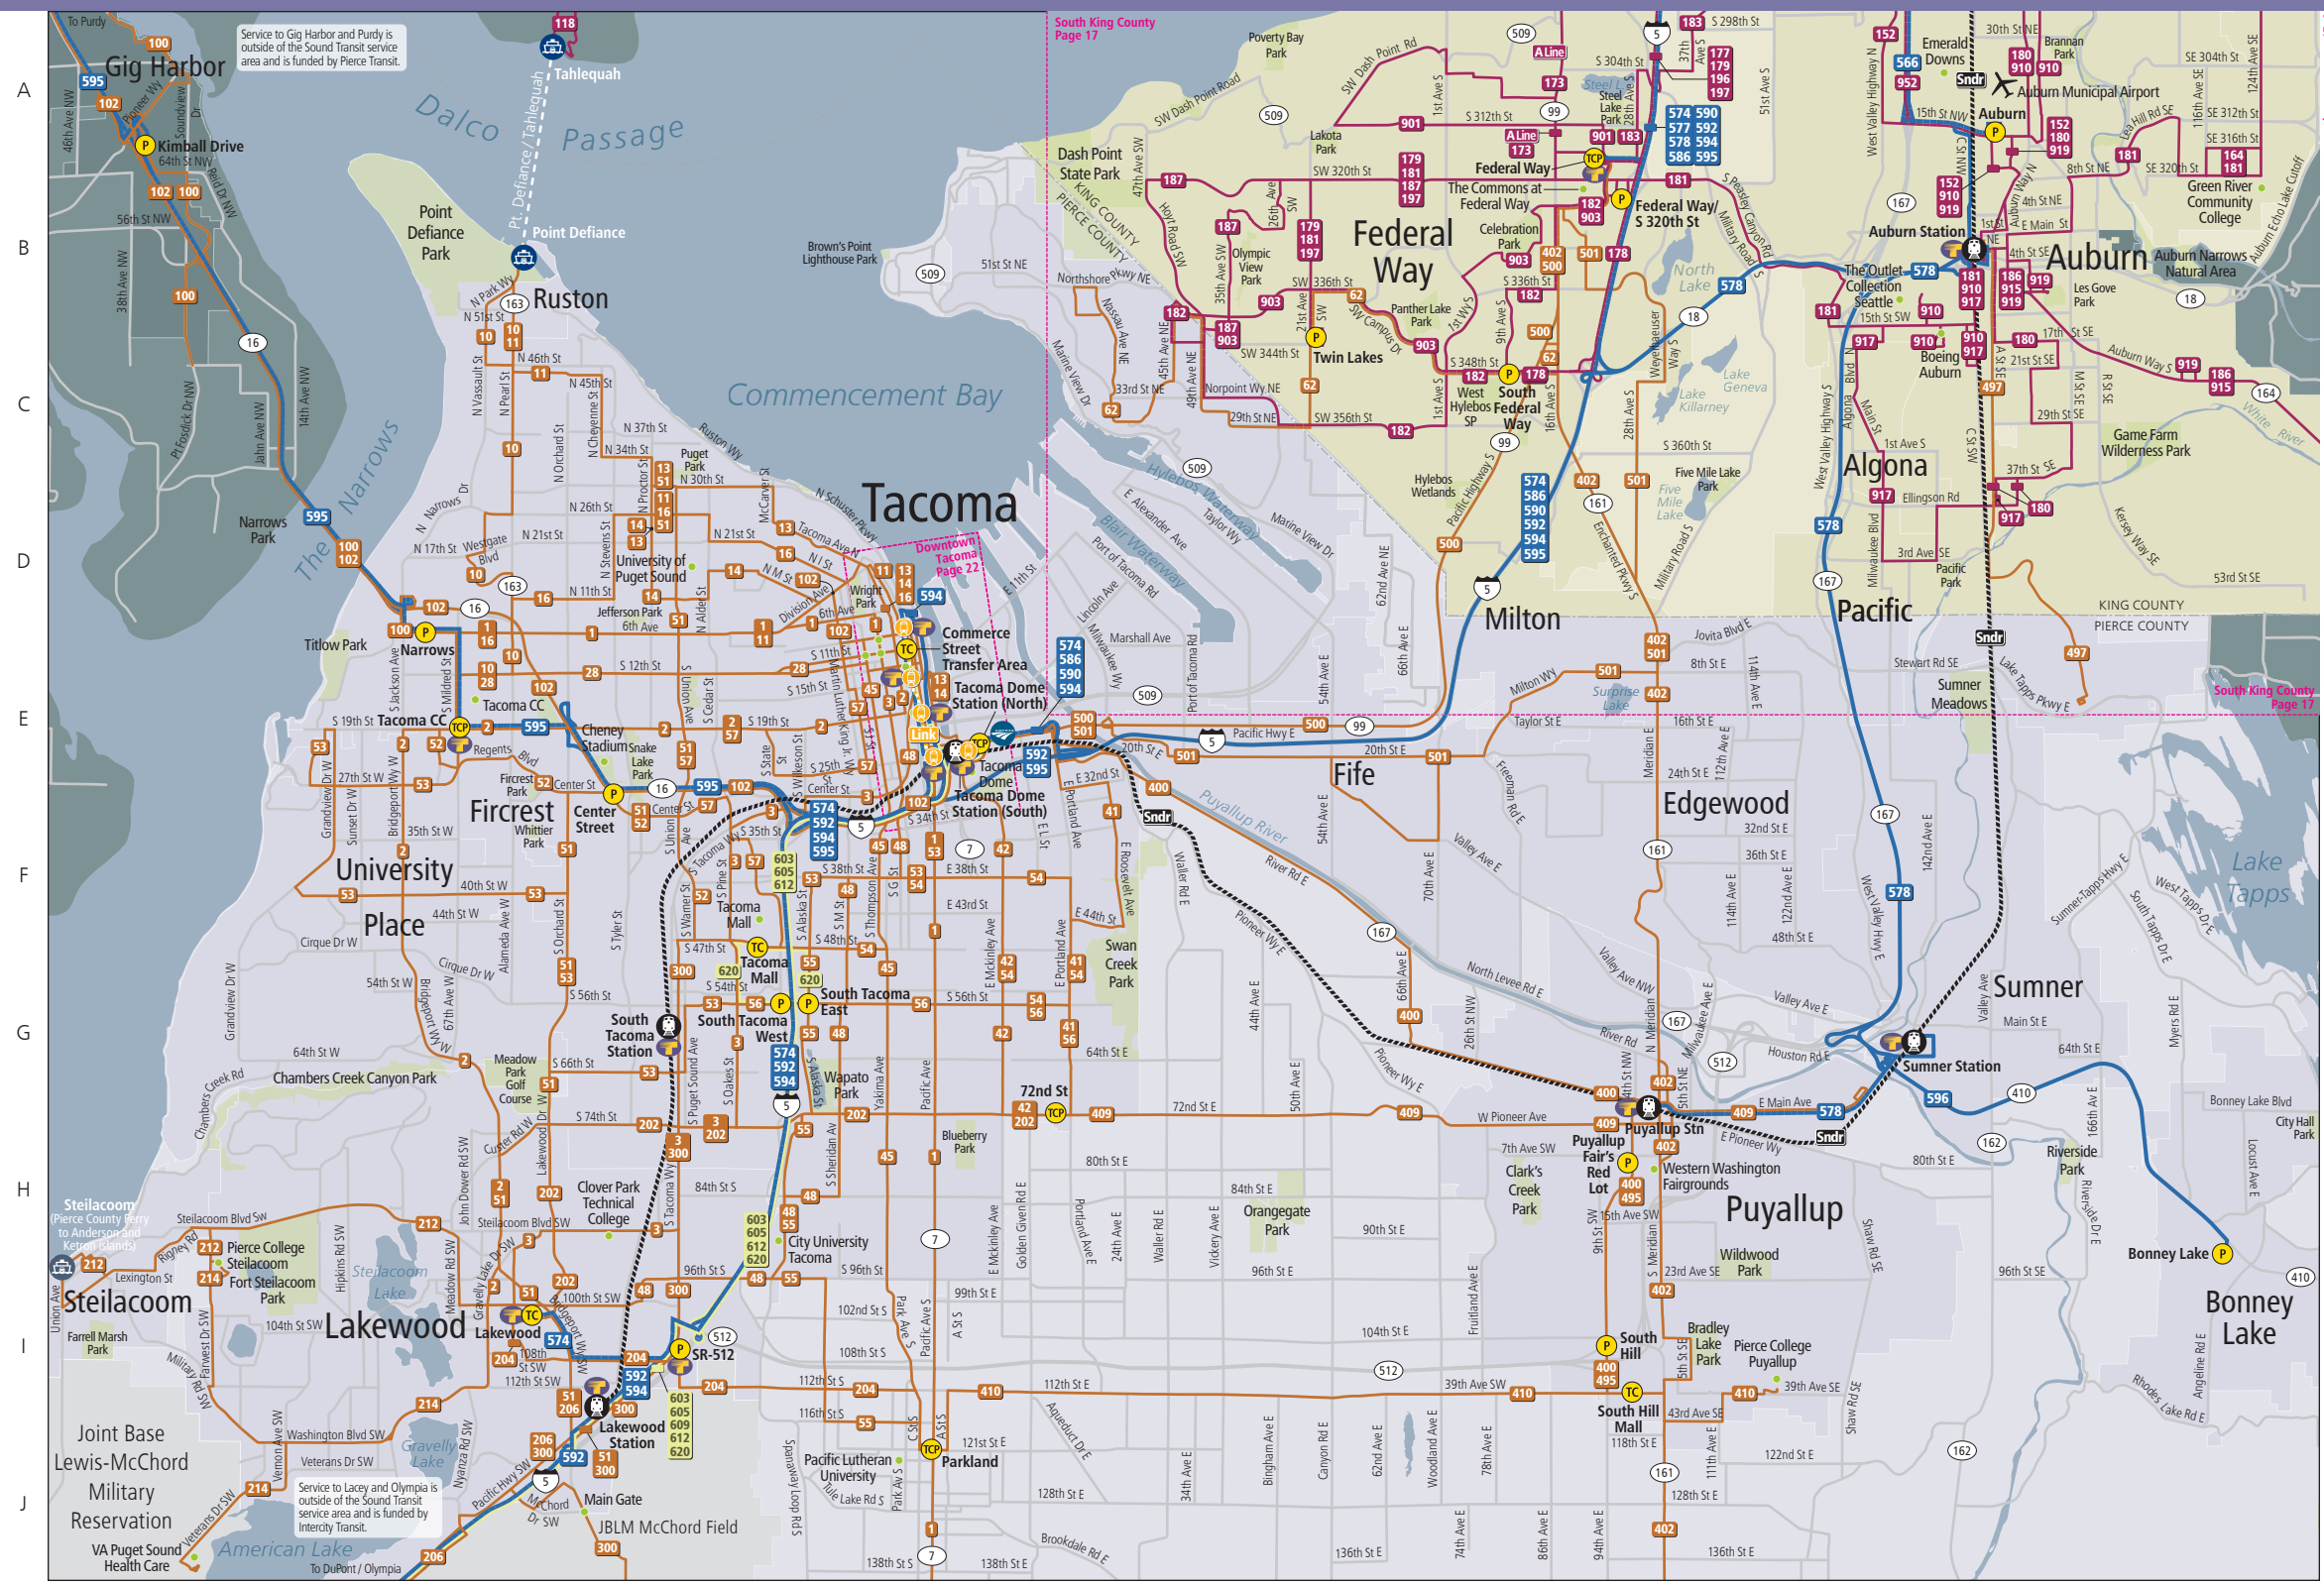

Transit Facilities	Routes	Map Grid
72nd St Transit Center	41, 42, 56, 202, 409	H7
Auburn Park & Ride	566, 152, 919, 952	A12
Auburn Station	Sounder, 566, 578, 497, 152, 180, 181, 186, 910, 915, 917, 919	B12
Bonney Lake Park & Ride	596	H14
Center Street	51, 52	E4
Commerce Street Transfer Area	590, 594, 2, 11, 14, 16, 28, 42, 45, 48, 57, 102, 400, 500, 501, 603, 605, 612	D6
Convention Center Station	Tacoma Link, 590, 594	E6
Federal Way/S 320th P&R	177, 178, 193	B10
Federal Way Transit Center	574, 577, 578, 402, 500, 501, A Line, 173, 179, 181, 182, 183, 187, 193, 197, 901, 903	B10
Kimball Drive Park & Ride	595, 100	A1
Lakewood Station	592, 51, 300, 603, 605, 609, 612, 620	J4
Lakewood Transit Center	574, 2, 3, 48, 51, 202, 204, 206, 212, 214	I3
Narrows Park & Ride	595, 100	D3
Parkland Transit Center	1, 45, 55, 204, 410	J6
Puyallup Fair's Red Lot	400, 495 (lot not available during the fair)	H10
Puyallup Station	Sounder, 578, 400, 402, 409, 495	G10
South 25th Station	Tacoma Link	E6
South Federal Way P&R	178, 182, 62	C10
South Hill Mall TC	400, 402, 410, 495	I10
South Hill Park & Ride	400, 495	I10
S Tacoma East & West P&Rs	55, 56	G5
South Tacoma Station	Sounder, 53, 300	G4
SR-512 Park & Ride	574, 592, 594, 204, 300, 603, 605, 609, 612, 620	I4
Sumner Station	Sounder, 578, 596	G12
Tacoma CC Transit Center	595, 1, 2, 10, 16, 28, 52, 53, 100	E3
Tacoma Dome Station	Sounder, Tacoma Link, 574, 586, 590, 594, 13, 14, 41, 42, 102, 400, 500, 501, 603, 605, 612	E6
Tacoma Mall Transit Center	3, 52, 53, 54, 55, 56, 57, 300, 620	F5
Theater District Station	Tacoma Link, 590, 594	D6
Twin Lakes Park & Ride	62, 179, 181, 197	C8
Union Station	Tacoma Link, 590, 594, 1, 41, 42, 53, 102, 400, 500, 501, 603, 605, 612	E6

Bus Routes by Agency

- 574 Sound Transit
- 100 Pierce Transit
- 620 Intercity Metro
- 180 King County Metro
- A Line RapidRide service

Sounder Commuter Rail

- Sounder Lakewood-Seattle Sounder

Link Light Rail

- Tacoma Link

ST Service Area & Subareas

- Pierce County
- South King County
- Area outside Sound Transit District

Facilities

- Regional transportation hub
- Park & Ride
- Transit center
- Transit center / Park & Ride
- Sounder station / Park & Ride
- Tacoma Link light rail station
- Amtrak train station
- Washington State Ferries term. (car/passenger)
- Airport

Highway Route Markers

- Federal interstate
- Washington State

Other Symbols

- Landmark
- Map outline (Indicates a map of a neighboring area or a zoomed-in detail map; note the map name and page number.)

map continues on page 17