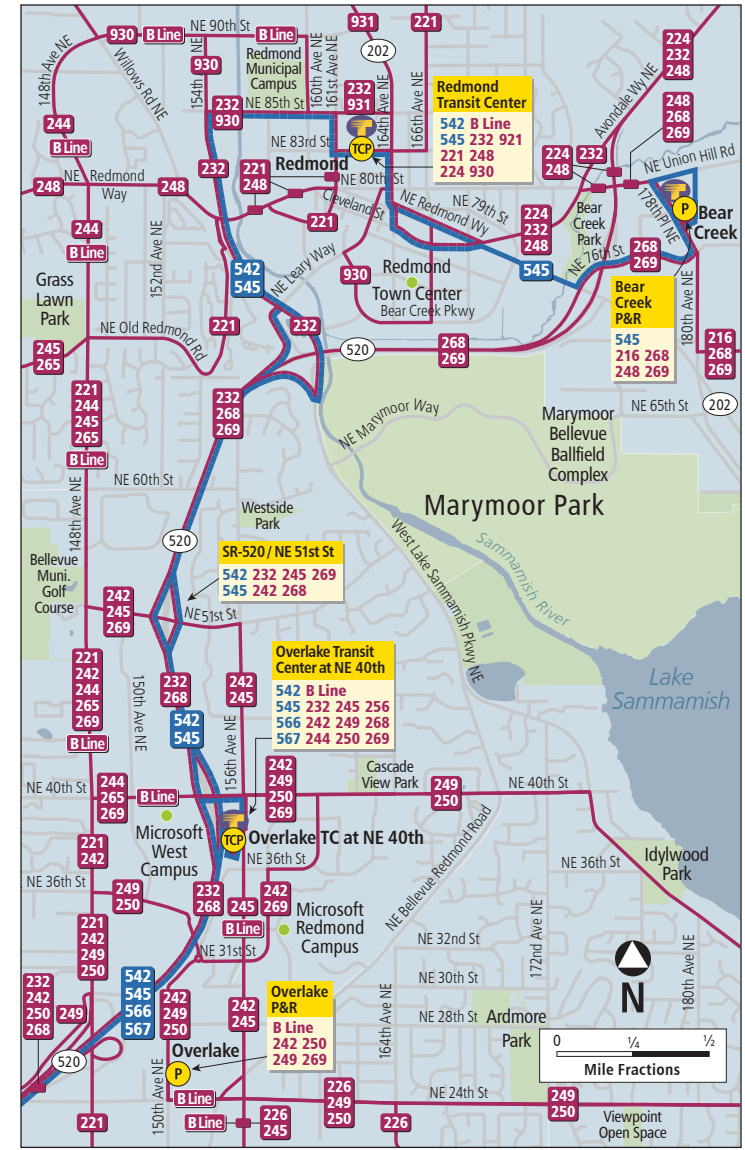

Downtown Redmond / Overlake