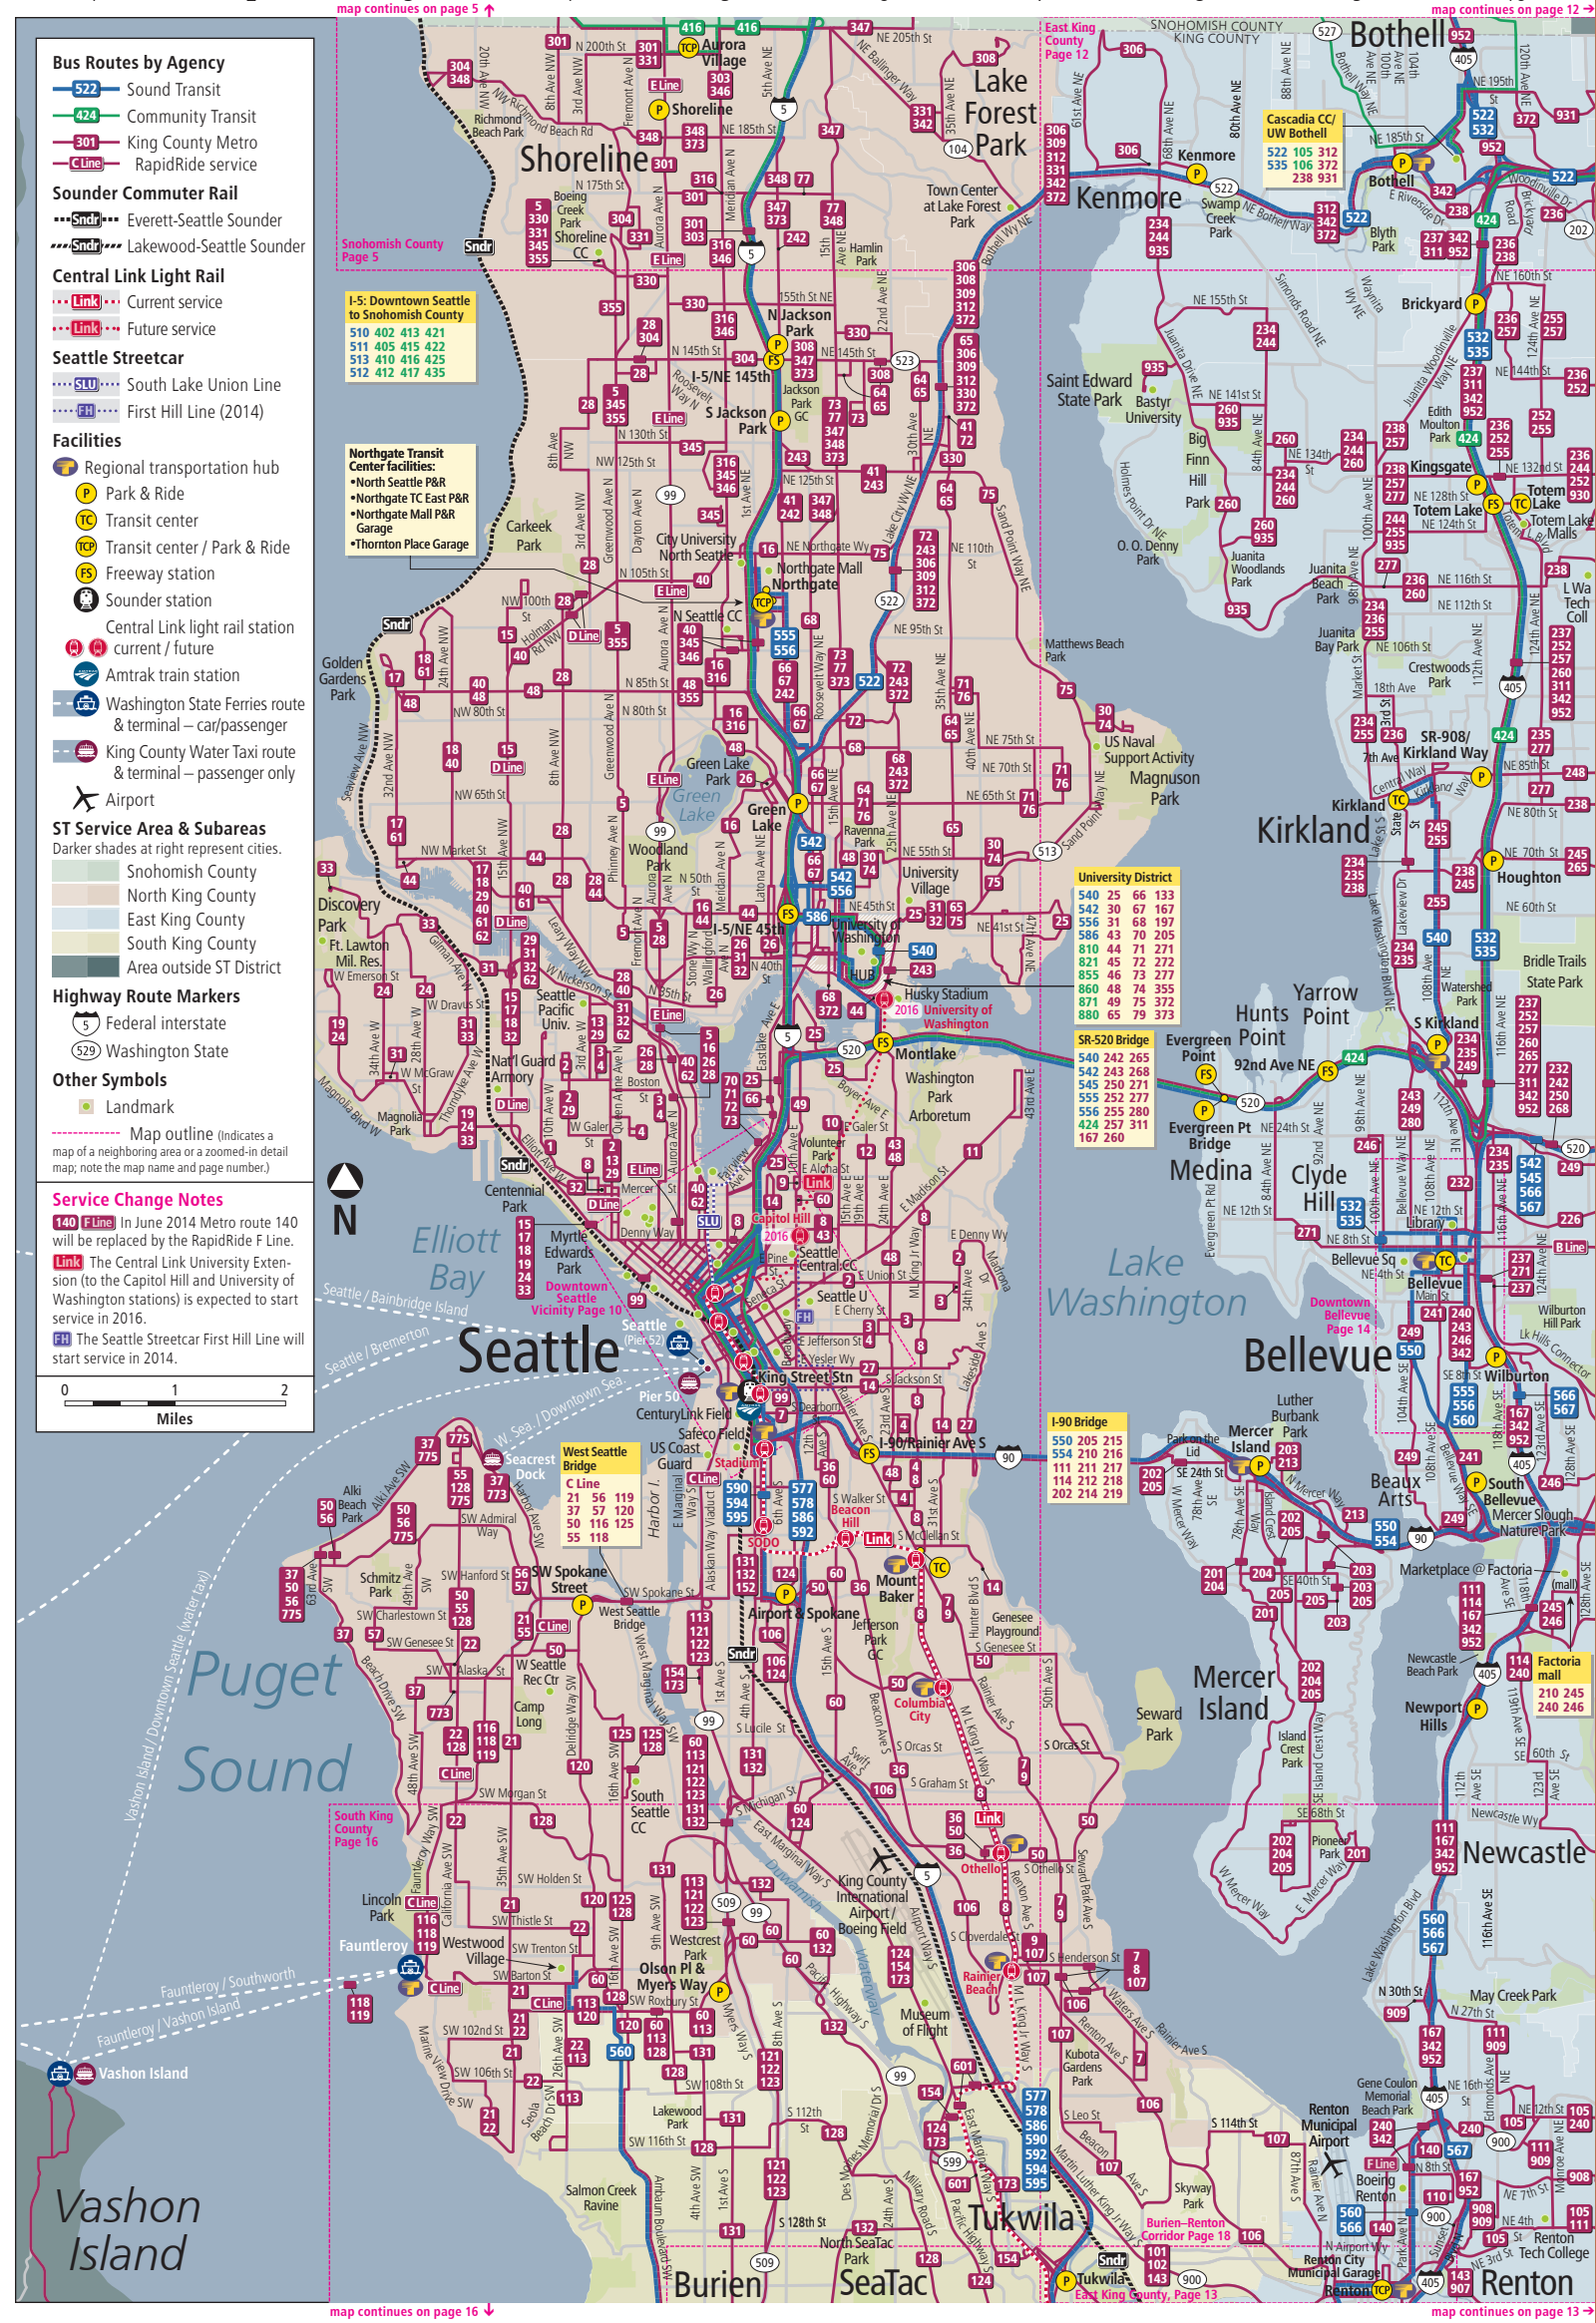

Facilities	Routes	Map Grid
F 92nd Ave NE Freeway Station	540, 542, 545, 555, 556, 167, 242, 243, 250, 252, 255, 257, 260, 265, 268, 277, 311	G9
P Airport & Spokane P&R	590, 594, 595, 50, 101, 102, 106, 124, 150, 177, 178, 190	J5
TC Aurora Village TC/P&R	Swift, 101, 115, 130, E Line, 301, 303, 331, 342, 346, 373	A5
A Beacon Hill Station	Central Link, 36, 60	J6
TC Bellevue Transit Center	532, 535, 550, 555, 556, 560, 566, 567, B Line, 226, 232, 234, 235, 237, 240, 241, 243, 246, 249, 271, 280, 342	H10
P Bothell Park & Ride	522, 535, 238, 312, 342, 372	A9
P Brickyard Park & Ride	532, 535, 236, 237, 238, 255, 257, 311, 342, 952	B10
A Columbia City Station	Central Link, 8, 36, 50	K6
P Evergreen Pt Bridge P&R	540, 542, 545, 555, 556, 424, 167, 242, 243, 250, 252, 255, 257, 260, 265, 268, 271, 277, 280, 311	G8
F Evergreen Pt Freeway Stn	522, 535, 238, 312, 342, 372	A9
F Fautleroy Ferry Terminal	C Line, 116, 118, 119	L3
P Green Lake Park & Ride	542, 48, 64, 76, 242, 316	E5
P Houghton Park & Ride	238, 245, 260, 265, 277, 342, 952	F10
F I-5/NE 45th Freeway Stn	512, 44, 76, 301, 316, 355	F5
F I-5/NE 145th Freeway Stn	512, 242, 243, 301, 304, 308, 347, 373	C5
F North Jackson Park P&R	512, 242, 243, 301, 304, 308, 347, 373	C5
F I-90/Rainier Ave S Freeway Station	550, 554, 7, 9, 111, 114, 210, 211, 212, 214, 215, 216, 217, 218, 219	I6
P Kenmore Park & Ride	522, 234, 244, 306, 309, 312, 331, 342, 372	A8
P Kingsgate Park & Ride	532, 535, 235, 237, 238, 244, 252, 255, 257, 277, 311, 342, 930, 952	C10
A King Street Station	Sounder, Amtrak	E9
TC Kirkland Transit Center	540, 234, 235, 236, 238, 245, 248, 255	E9
P Mercer Island Park & Ride	550, 554, 201, 202, 203, 204, 205, 211, 213, 216	I8
F Montlake Freeway Station	540, 542, 545, 555, 556, 424, 25, 43, 48, 167, 242, 243, 250, 252, 255, 257, 260, 265, 268, 271, 277, 311	G6