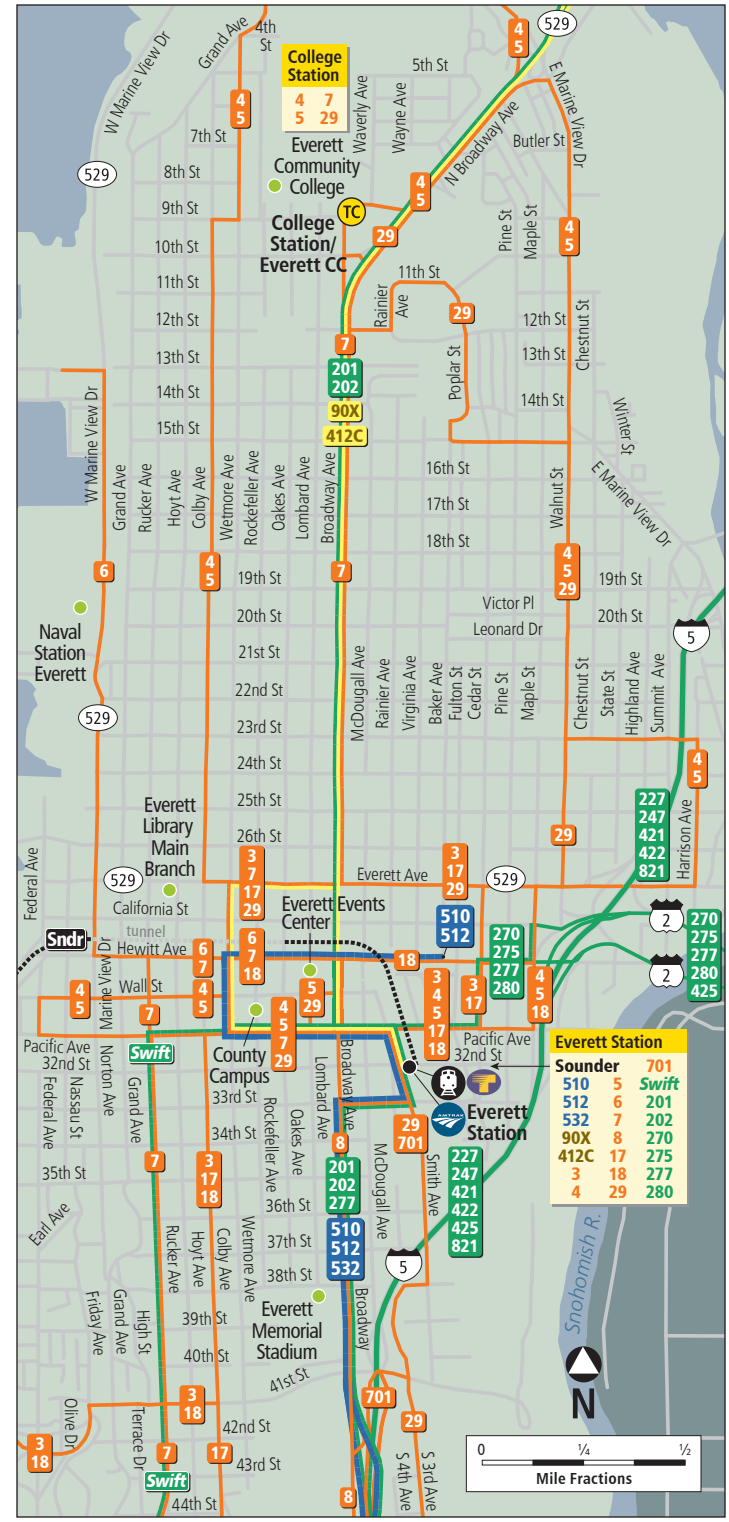

Downtown Everett

Bus Routes & Hours of Service

Route Number & Description	Monday-Friday		Sat	Sun
	6AM-9AM	9AM-3PM	3PM-7PM	7PM-MIDN
Sound Transit				
510 Everett-Seattle	•	•	•	•
511 Ash Way-Seattle	•	•	•	•
512 Everett-Seattle	•	•	•	•
513 Everett-Seattle	•	•	•	•
522 Woodinville-Seattle	•	•	•	•
532 Everett-Bellevue	•	•	•	•
535 Lynnwood-Bellevue	•	•	•	•
Skagit Transit				
90X Mount Vernon-Everett Express	•	•		
Island Transit				
412C Camano Island-Everett Express	•	•		
Everett Transit				
2 South Everett Circulator	•	•	•	•
3 W Casino Road-Everett Station	•	•	•	•
4 North Everett Circulator	•	•	•	•
5 North Everett Circulator	•	•	•	•
6 Harborfront-Everett Station	•	•	•	•
7 Mall Station-College Station	•	•	•	•
8 Airport Road-Everett Station	•	•	•	•
12 Mall Circulator	•	•	•	•
17 Mall Station-Everett Station	•	•	•	•
18 Mukilteo-Everett Station	•	•	•	•
29 Mall Station-College Station	•	•	•	•
70 Commuter Boeing-Mukilteo	•	•	•	•
701 Mall Station Express	•	•	•	•
Community Transit				
Swift Aurora Village-Everett Station	•	•	•	•
101 Aurora Village-Mariner Park & Ride	•	•	•	•
105 Bothell-Mariner Park & Ride	•	•	•	•
106 Bothell-Mariner Park & Ride	•	•	•	•
110 Edmonds-Mountlake Terrace	•	•	•	•
111 Mountlake Terrace-Brier	•	•	•	•
112 Ash Way Park & Ride-Mountlake Terrace	•	•	•	•
113 Ash Way Park & Ride-Mukilteo	•	•	•	•
115 Aurora Village Transit Center-Mariner Park & Ride	•	•	•	•
116 Edmonds-Silver Firs	•	•	•	•
119 Mountlake Terrace-Ash Way Park & Ride	•	•	•	•
120 Lynnwood Transit Center-Canyon Park	•	•	•	•
130 Lynnwood-Edmonds	•	•	•	•
196 Alderwood Mall-Edmonds	•	•	•	•
201 Lynnwood-Smokey Point	•	•	•	•
202 Lynnwood-Smokey Point	•	•	•	•
227 Boeing-Arlington	•	•	•	•
247 Boeing-Stanwood	•	•	•	•
270 Monro/Everett-Gold Bar	•	•	•	•
275 Everett-Monroe	•	•	•	•
277 Boeing via Everett Station-Gold Bar	•	•	•	•
280 Everett-Lake Stevens/Granite Falls	•	•	•	•