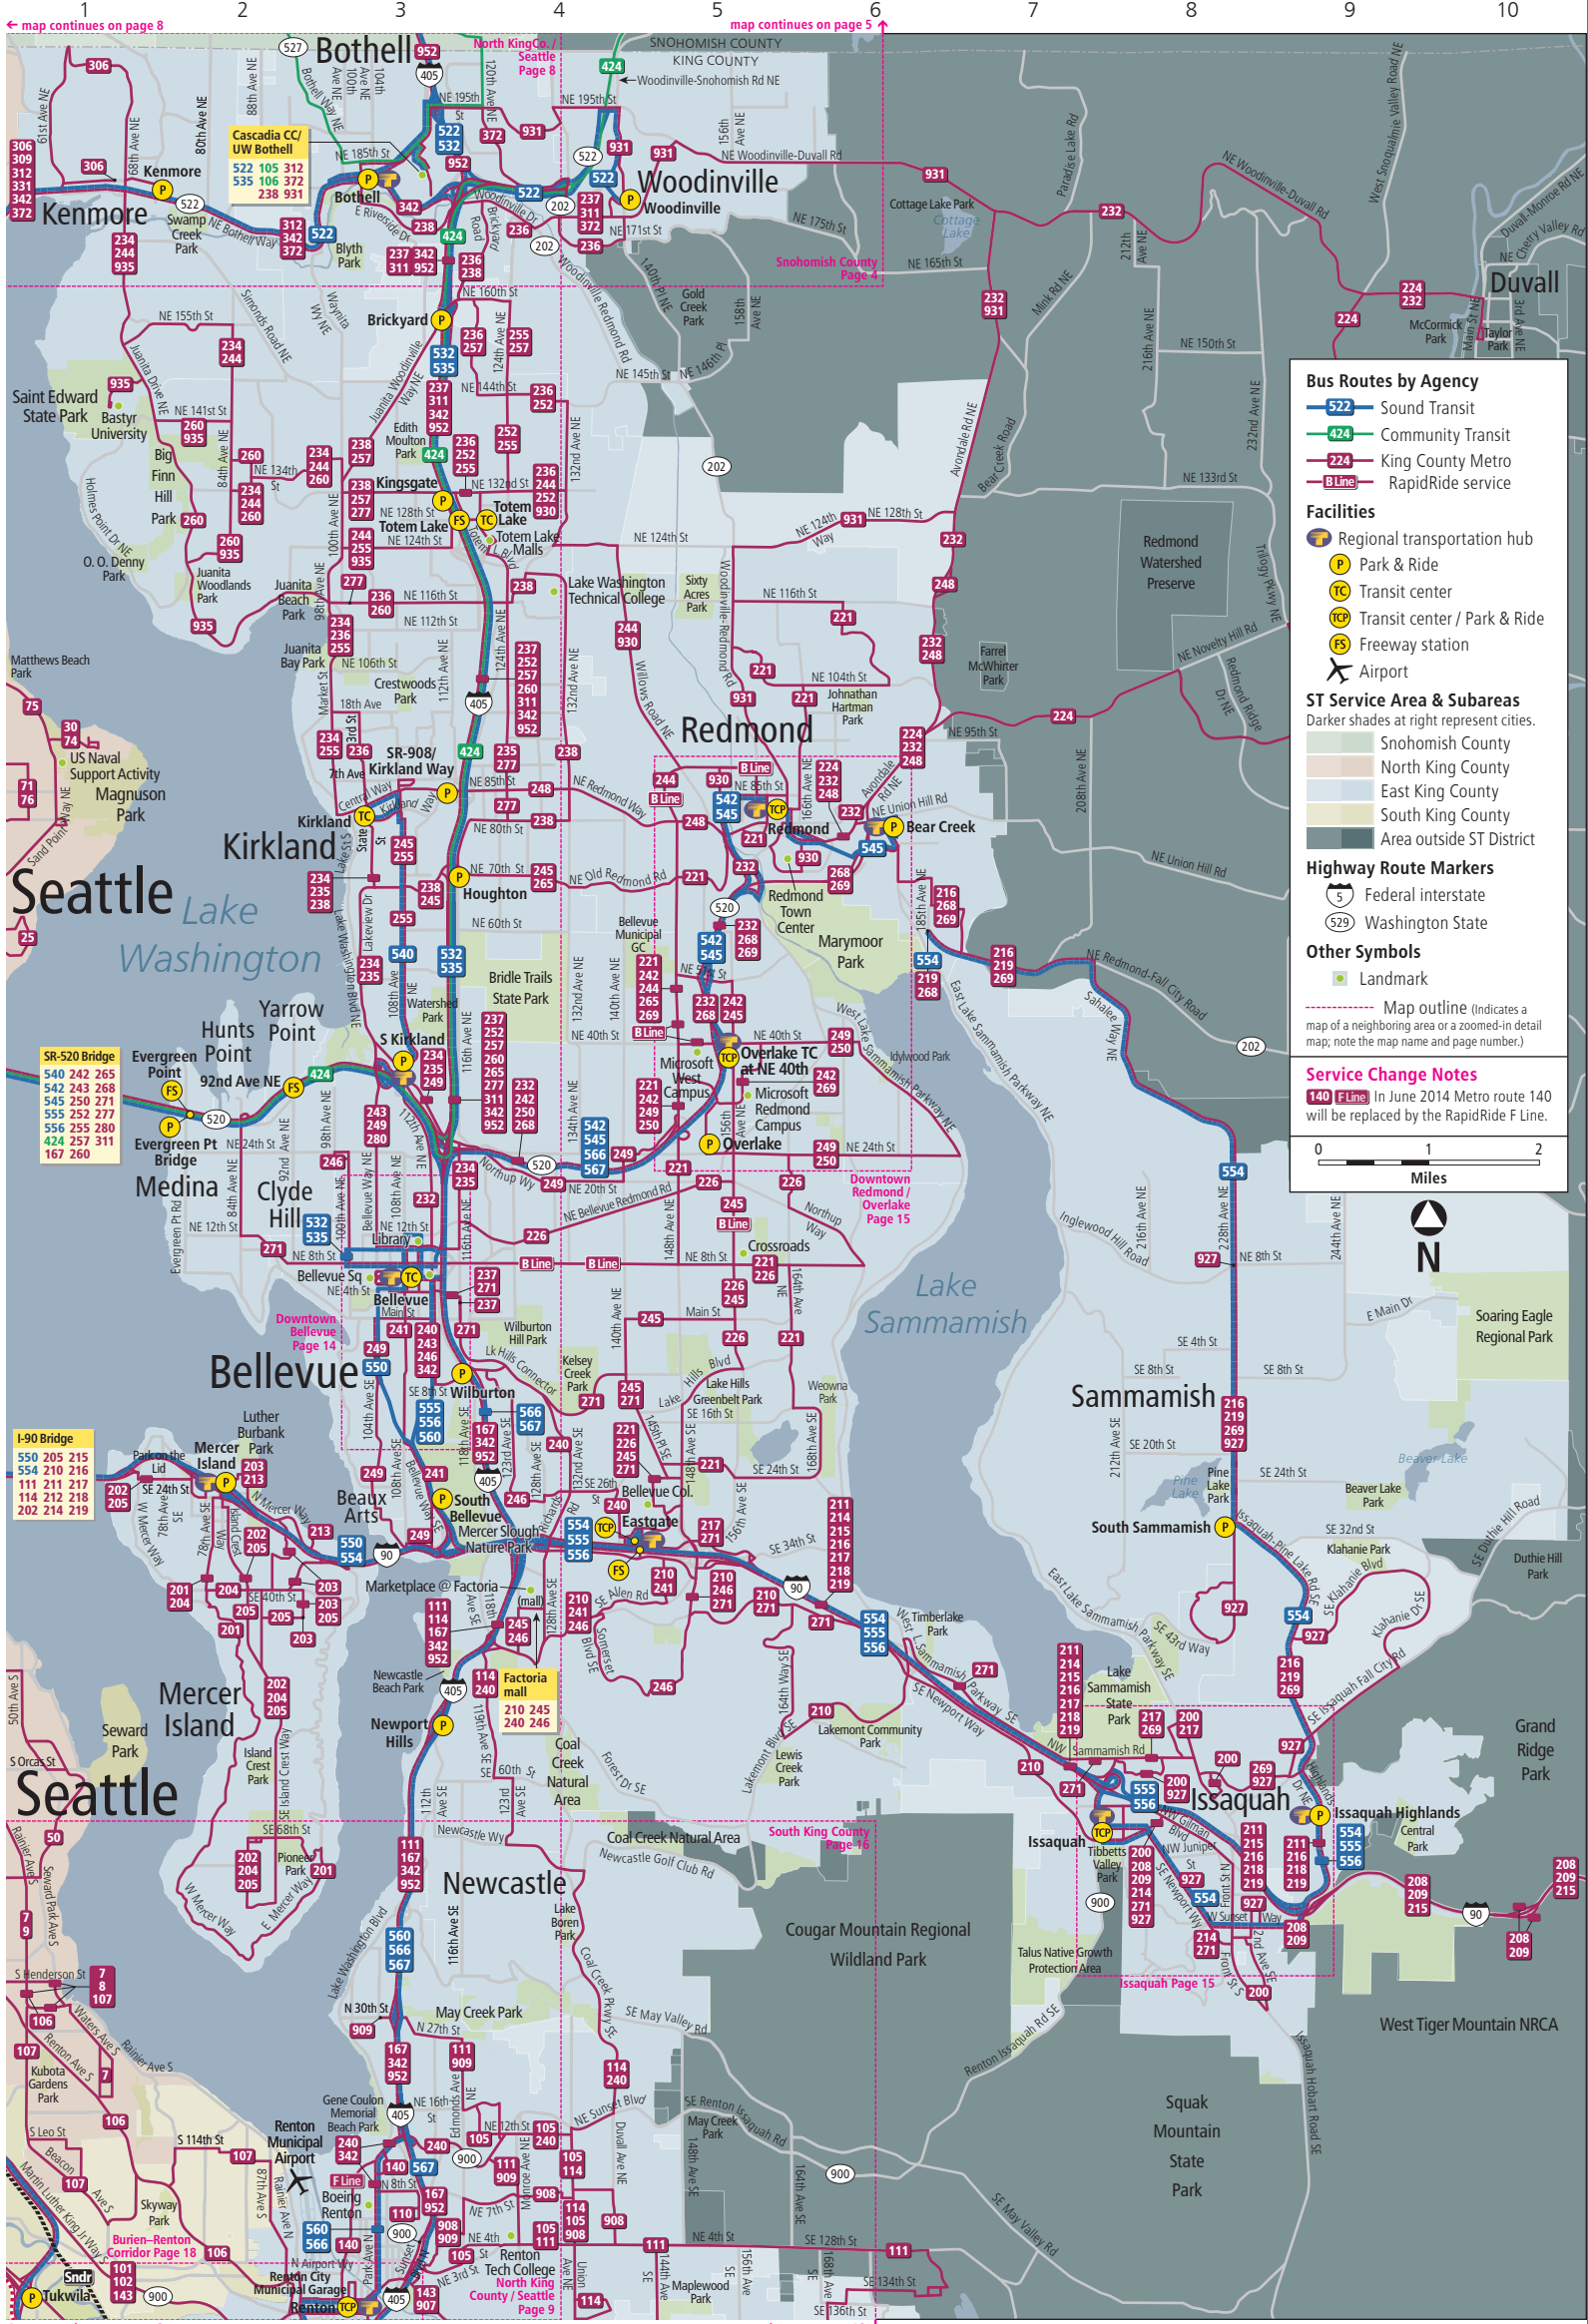

Facilities	Routes	Map Grid
92nd Ave NE Freeway Station	540, 542, 545, 555, 556, 167, 242, 243, 250, 252, 255, 257, 260, 265, 268, 277, 311	G2
Bear Creek Park & Ride	545, 216, 248, 268, 269	E6
Bellevue Transit Center	532, 535, 550, 555, 556, 560, 566, 567, B Line, 226, 232, 234, 235, 237, 240, 241, 243, 246, 249, 271, 280, 342	H3
Bothell Park & Ride	522, 535, 238, 312, 342, 372	A3
Brickyard Park & Ride	532, 535, 236, 237, 238, 255, 257, 311, 342, 952	B3
Eastgate Freeway Station	554, 556, 211, 212, 215, 216, 218, 219	J4
Eastgate Transit Center/ Park & Ride	555, 210, 212, 217, 221, 226, 240, 241, 245, 246, 271	J4
Evergreen Pt Bridge P&R	540, 542, 545, 555, 556, 424, 167, 242, 243, 250, 252, 255, 257, 260, 265, 268, 271, 277, 280, 311	G2
Evergreen Pt Freeway Stn	540, 542, 545, 555, 556, 424, 167, 242, 243, 250, 252, 255, 257, 260, 265, 268, 271, 277, 280, 311	G2
Houghton Park & Ride	238, 245, 260, 265, 277, 342, 952	F3
Issaquah Highlands P&R	554, 555, 556, 211, 216, 218, 219, 269	K9
Issaquah Transit Center	554, 555, 556, 200, 208, 209, 210, 214, 269, 271, 927	L7
Kenmore Park & Ride	522, 234, 244, 306, 309, 312, 331, 342, 372	A1
Kingsgate Park & Ride	532, 535, 235, 237, 238, 244, 252, 255, 257, 277, 311, 342, 930, 952	C3
Kirkland Transit Center	540, 234, 235, 236, 238, 245, 248, 255	E3

Facilities	Routes	Map Grid
Mercer Island Park & Ride	550, 554, 201, 202, 203, 204, 205, 211, 213, 216	I2
Newport Hills Park & Ride	560, 111, 167, 280, 342, 952	K3
Overlake Park & Ride	B Line, 242, 249, 250, 269	G5
Overlake Transit Center at NE 40th	542, 545, 566, 567, B Line, 232, 242, 244, 245, 249, 250, 256, 268, 269	G5
Redmond Transit Center	542, 545, B Line, 221, 224, 232, 248, 930, 931	E5
Renton TC/P&R, Renton City Municipal Garage Park & Ride	560, 566, F Line (6/14), 101, 105, 106, 107, 110, 140 (until 6/14), 143, 148, 153, 167, 169, 240, 342, 907, 908, 909	N3
South Bellevue Park & Ride	550, 555, 556, 560, 241, 249	I3
South Kirkland Park & Ride	540, 234, 235, 249, 255	G3
South Sammamish P&R	554, 216, 219, 269, 927	I8
SR-908/Kirkland Way P&R	235, 248	E3
Totem Lake Freeway Station	532, 535, 424, 237, 238, 252, 255, 257, 277, 311, 342, 930, 935, 952	C3
Totem Lake Transit Center	235, 236, 238, 252, 930, 935	C3
Tukwila Park & Ride	150, 154, 161, 193, 280	N1
Wilburton Park & Ride	240, 243, 246, 280, 342, 952	I3
Woodinville Park & Ride	522, 236, 237, 311, 372, 931	B4