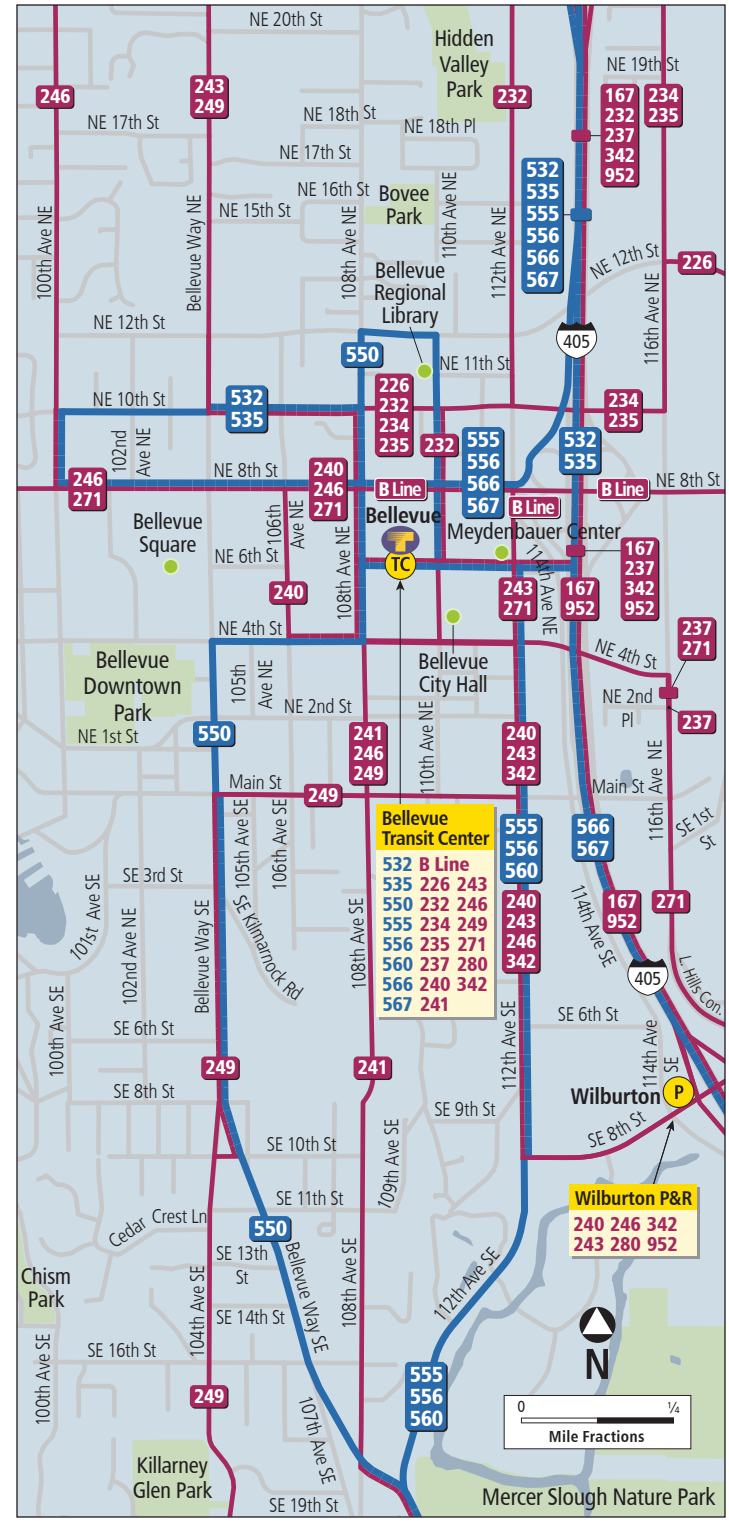

Downtown Bellevue

Bus Routes & Hours of Service

Route Number & Description	Mon-Fri					Sat	Sun
	6AM-9AM	9AM-3PM	3PM-7PM	7PM-10PM	6AM-6PM		
Sound Transit							
522 Woodinville-Seattle	•	•	•	•	•	•	•
532 Everett-Bellevue	•	•	•	•	•	•	•
535 Lynnwood-Bellevue	•	•	•	•	•	•	•
540 Kirkland-University District	•	•	•	•	•	•	•
542 Redmond-University District	•	•	•	•	•	•	•
545 Redmond-Seattle	•	•	•	•	•	•	•
550 Bellevue-Seattle	•	•	•	•	•	•	•
554 Issaquah-Seattle	•	•	•	•	•	•	•
555 Issaquah-Northgate	•	•	•	•	•	•	•
556 Issaquah-Northgate	•	•	•	•	•	•	•
560 Bellevue-Sea-Tac Airport-W Seattle	•	•	•	•	•	•	•
566 Auburn-Overlake	•	•	•	•	•	•	•
567 Kent-Overlake	•	•	•	•	•	•	•
Community Transit							
105 Bothell-Mariner Park & Ride	•	•	•	•	•	•	•
106 Bothell-Mariner Park & Ride	•	•	•	•	•	•	•
424 Downtown Seattle-Snohomish	•	•	•	•	•	•	•
King County Metro							
RapidRide Lines							
B Bellevue TC-Redmond TC	•	•	•	•	•	•	•
F Burien TC-Renton (June 2014)	•	•	•	•	•	•	•
101 Renton TC-Downtown Seattle	•	•	•	•	•	•	•
102 Fairwood-Downtown Seattle	•	•	•	•	•	•	•
105 Renton Highlands-Renton	•	•	•	•	•	•	•
106 Renton TC-Downtown Seattle	•	•	•	•	•	•	•
107 Renton TC-Rainier Beach	•	•	•	•	•	•	•
110 Tukwila Sounder Stn-N Renton	•	•	•	•	•	•	•
111 Lake Kathleen-Downtown Seattle	•	•	•	•	•	•	•
114 Renton Highlands-D'town Seattle	•	•	•	•	•	•	•
140 Burien TC-Renton TC (ends June 2014, see F Line)	•	•	•	•	•	•	•
143 Black Diamond-D'town Seattle	•	•	•	•	•	•	•
148 Fairwood-Renton TC	•	•	•	•	•	•	•
153 Kent Station-Renton TC	•	•	•	•	•	•	•
167 S Renton P&R-University District	•	•	•	•	•	•	•
169 Kent Station-Renton TC	•	•	•	•	•	•	•
200 Downtown Issaquah-N Issaquah	•	•	•	•	•	•	•
201 S Mercer Island-Mercer Island P&R	•	•	•	•	•	•	•
202 S Mercer Island-D'town Seattle	•	•	•	•	•	•	•
203 Mercer Island P&R-Shorewood	•	•	•	•	•	•	•
204 S Mercer Island-Mercer Island P&R	•	•	•	•	•	•	•
205 S Mercer Island-University District	•	•	•	•	•	•	•
208 North Bend-Issaquah TC	•	•	•	•	•	•	•
209 North Bend-Issaquah TC	•	•	•	•	•	•	•
210 Issaquah TC-Downtown Seattle	•	•	•	•	•	•	•
211 Issaquah Highlands P&R-First Hill	•	•	•	•	•	•	•
212 Eastgate P&R-Downtown Seattle	•	•	•	•	•	•	•
213 Mercer I P&R-Covenant Shores	•	•	•	•	•	•	•
214 Issaquah-Downtown Seattle	•	•	•	•	•	•	•
215 North Bend-Downtown Seattle	•	•	•	•	•	•	•
Dial-a-Ride Transit (DART)							
907 Enumclaw-Renton Transit Center	•	•	•	•	•	•	•
908 Renton Highlands-Renton TC	•	•	•	•	•	•	•
909 Kenndale-Renton TC	•	•	•	•	•	•	•
920 Issaquah-Sammamish	•	•	•	•	•	•	•
930 Kingsgate P&R-Redmond Town Ctr	•	•	•	•	•	•	•
931 UW Bothell/CCC-Redmond TC	•	•	•	•	•	•	•
935 Kenmore-Totem Lake	•	•	•	•	•	•	•
Night Owl Service 1:15AM-5:00AM daily							
280 Downtown Seattle-Bellevue-Renton	•	•	•	•	•	•	•