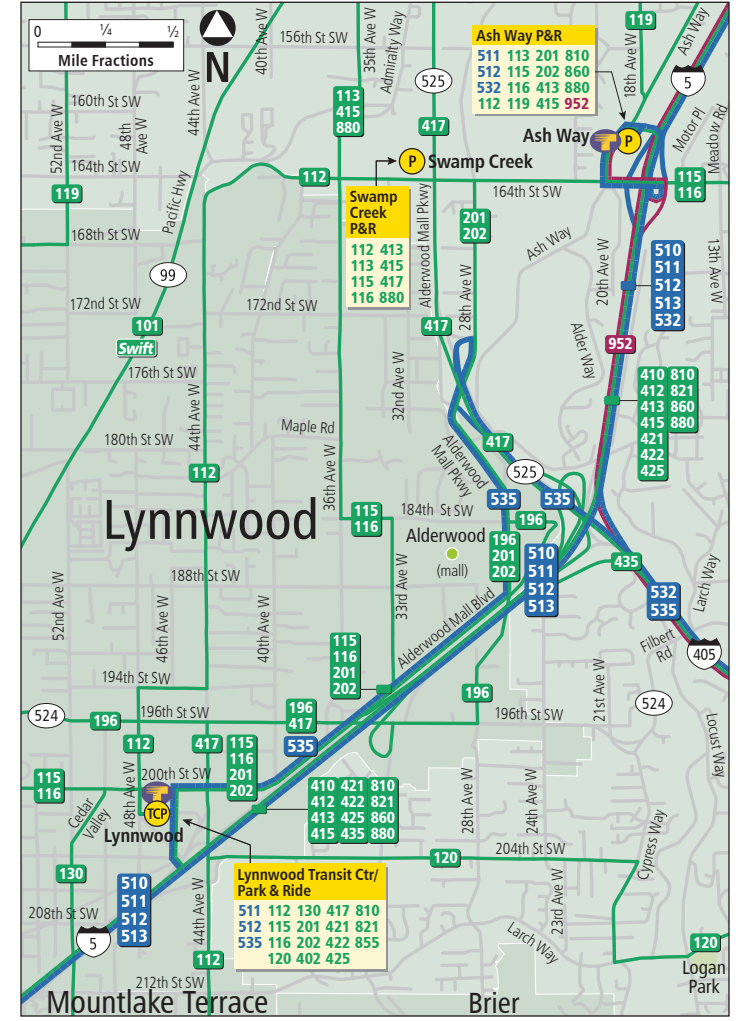

Lynnwood Vicinity