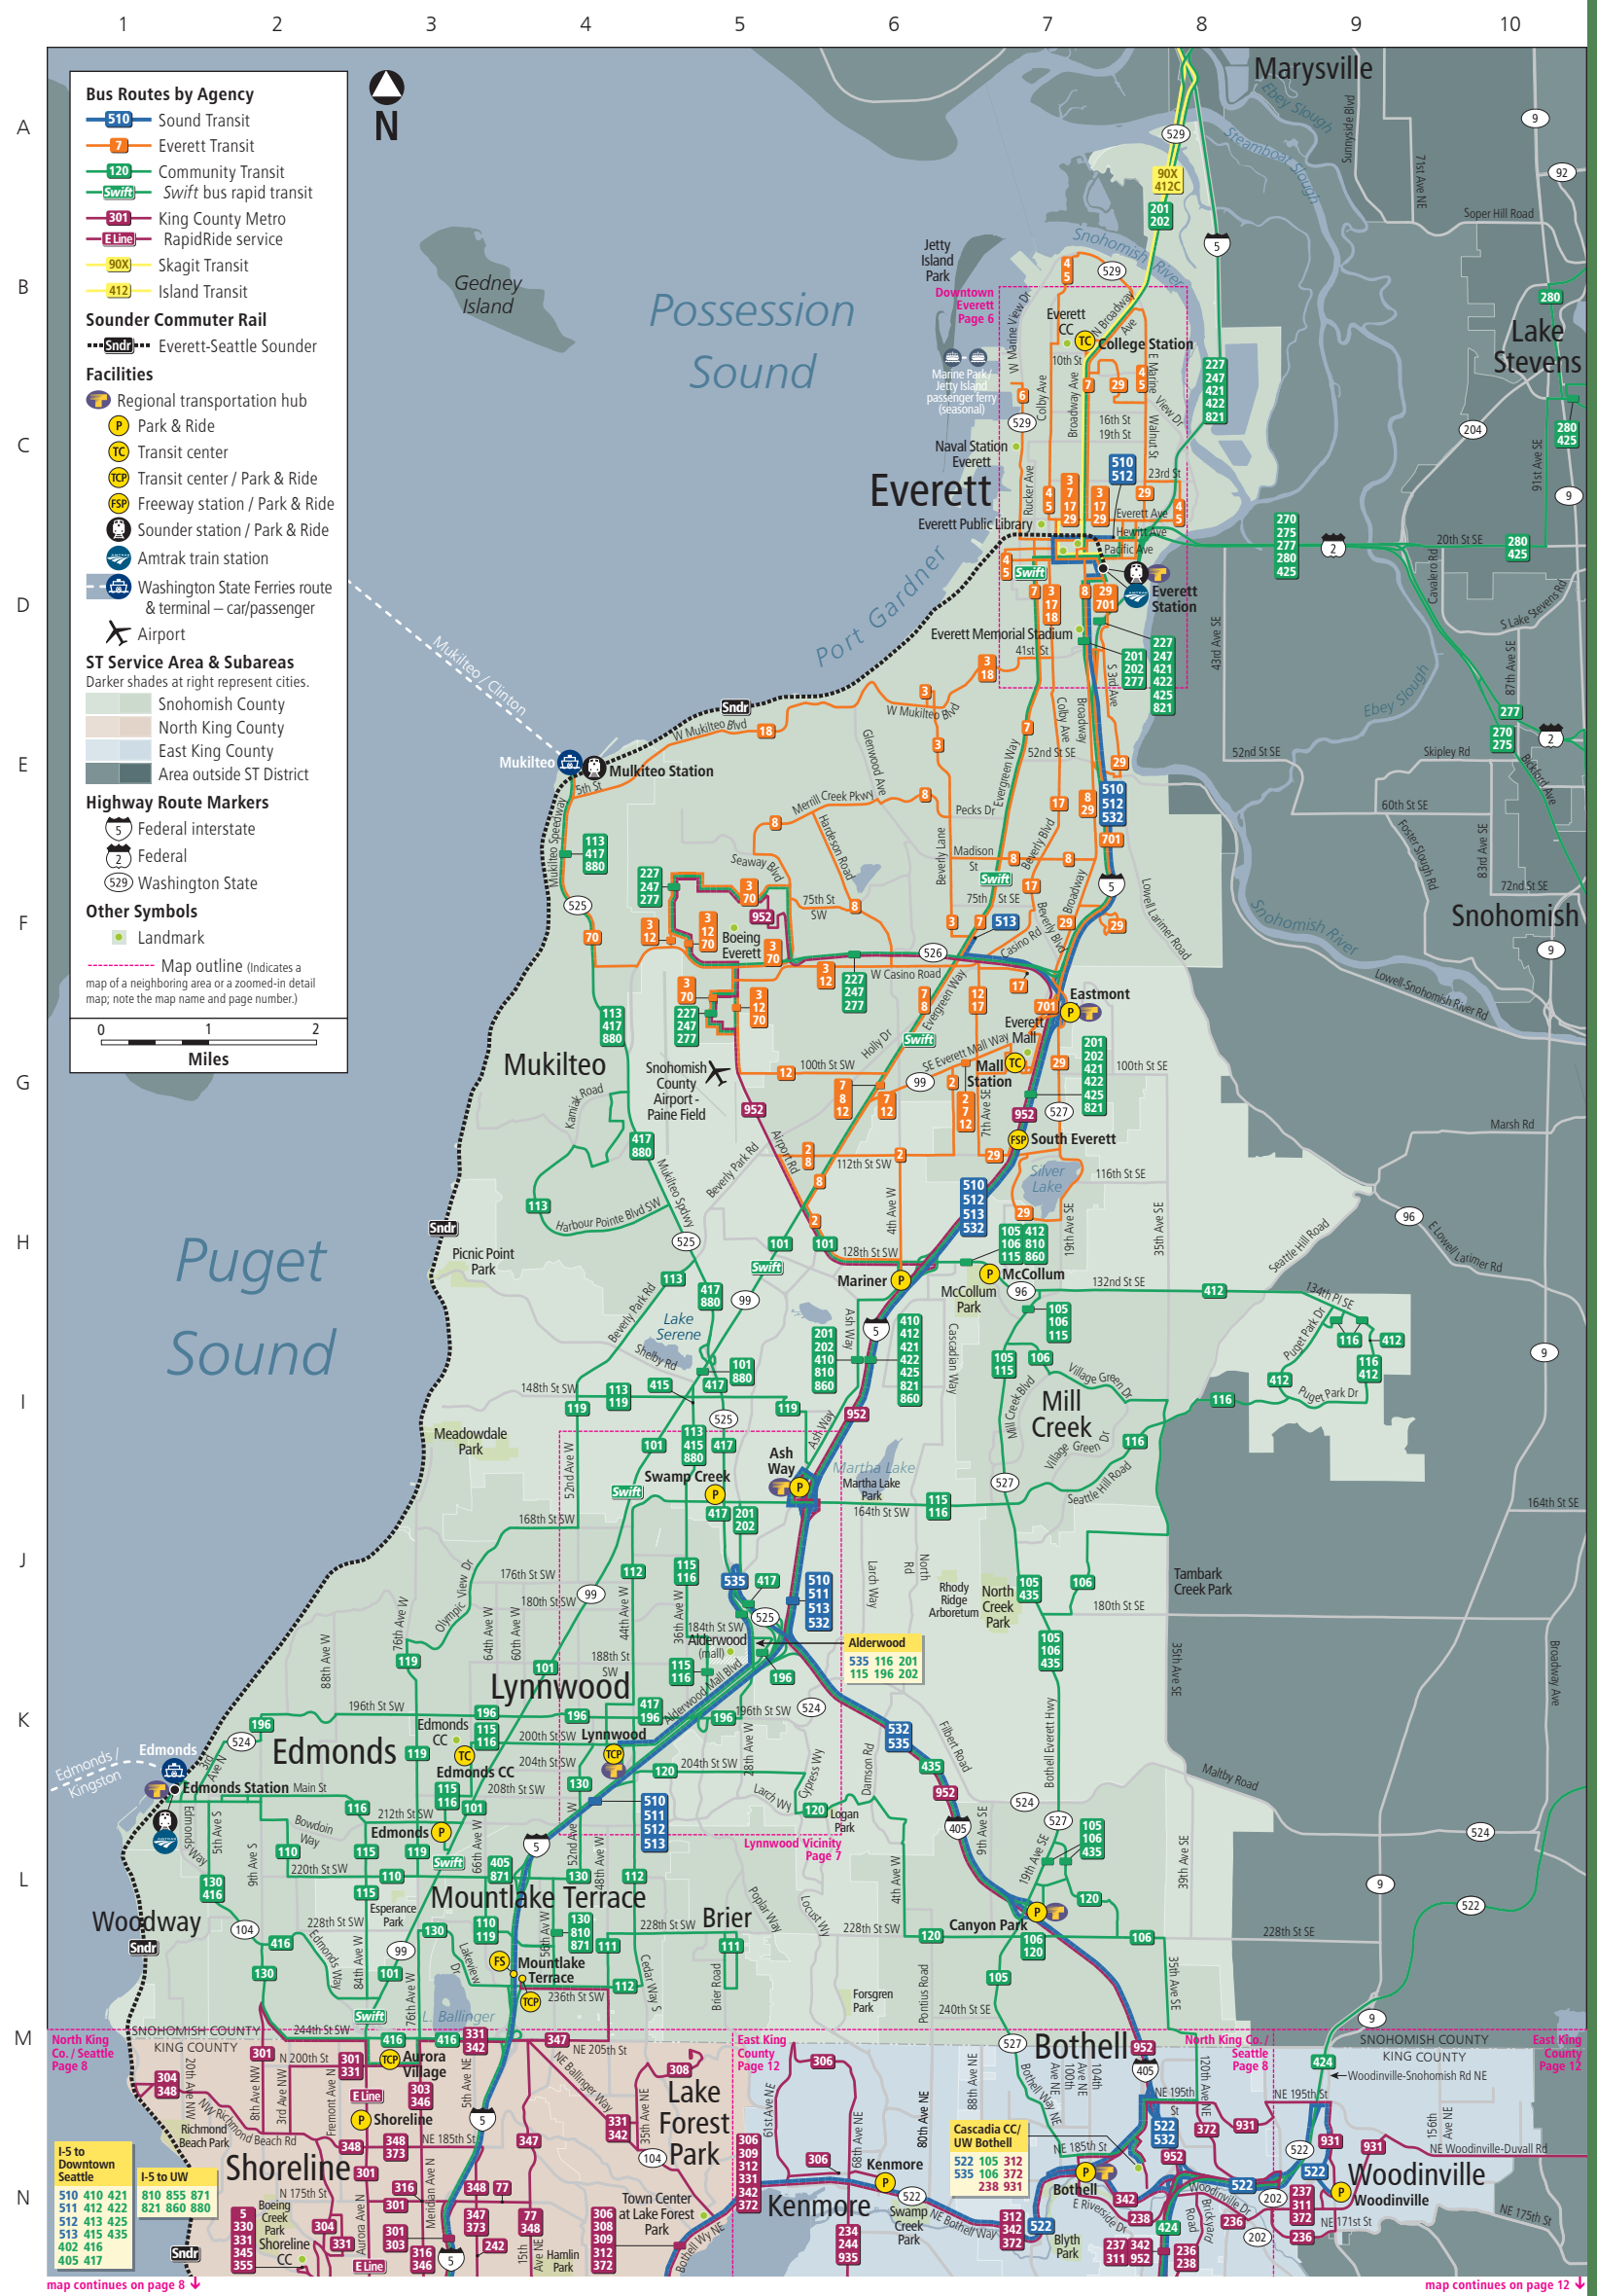

ST Service Area & Subareas

Darker shades at right represent cities.

- Snohomish County
- North King County
- East King County
- South King County
- Pierce County
- Area outside ST District

Highway Route Markers

- Federal interstate
- Federal
- Washington State

0 1 2 3 4 5
Miles

Snohomish County Page 4

North King County/Seattle Page 8

East King County Page 12

South King County Page 16

Pierce County Page 20

Joint Base Lewis-McChord Military Reservation