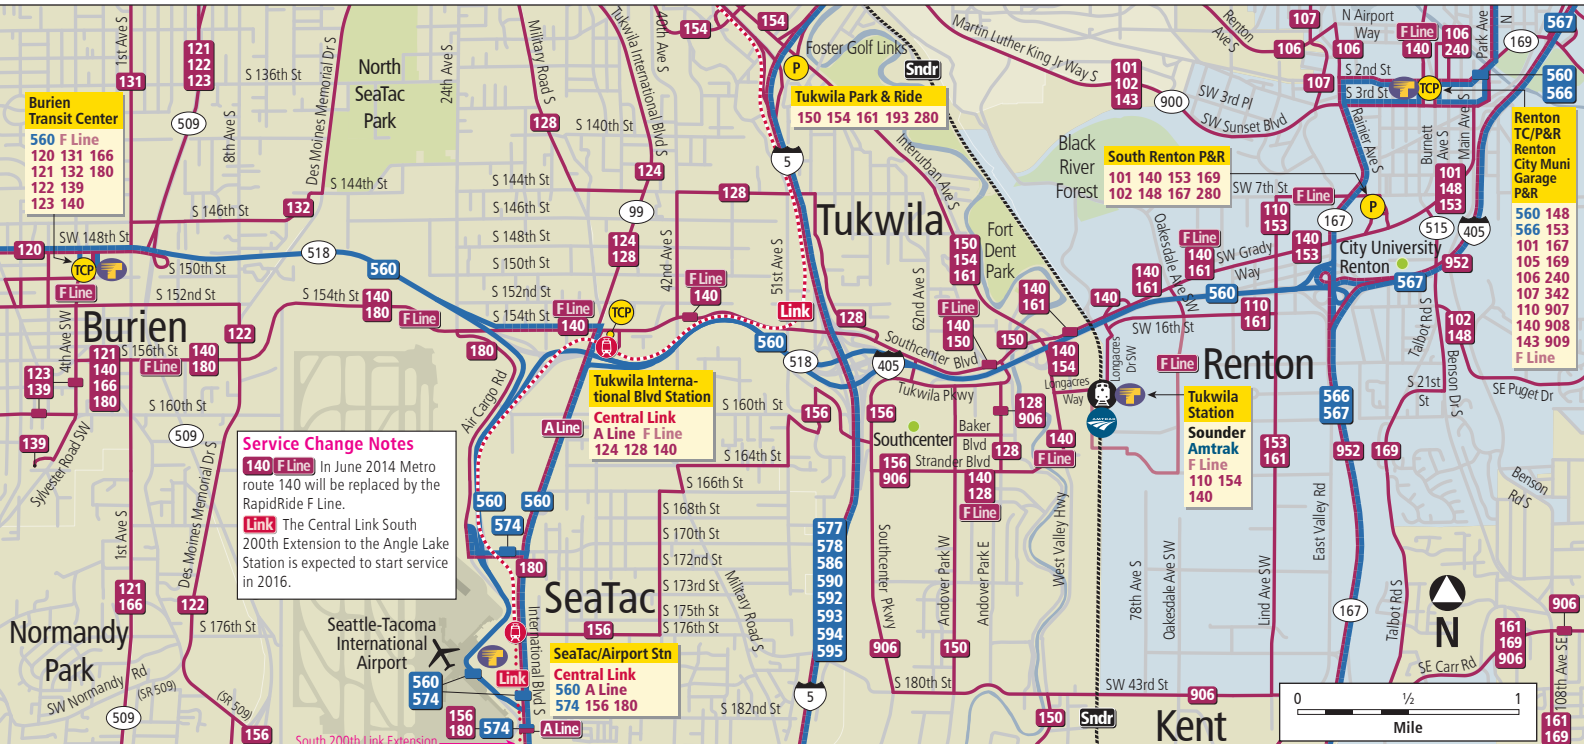

Burien-Renton Corridor

Service Change Notes
140 F Line In June 2014 Metro route 140 will be replaced by the RapidRide F Line.
Link The Central Link South 200th Extension to the Angle Lake Station is expected to start service in 2016.