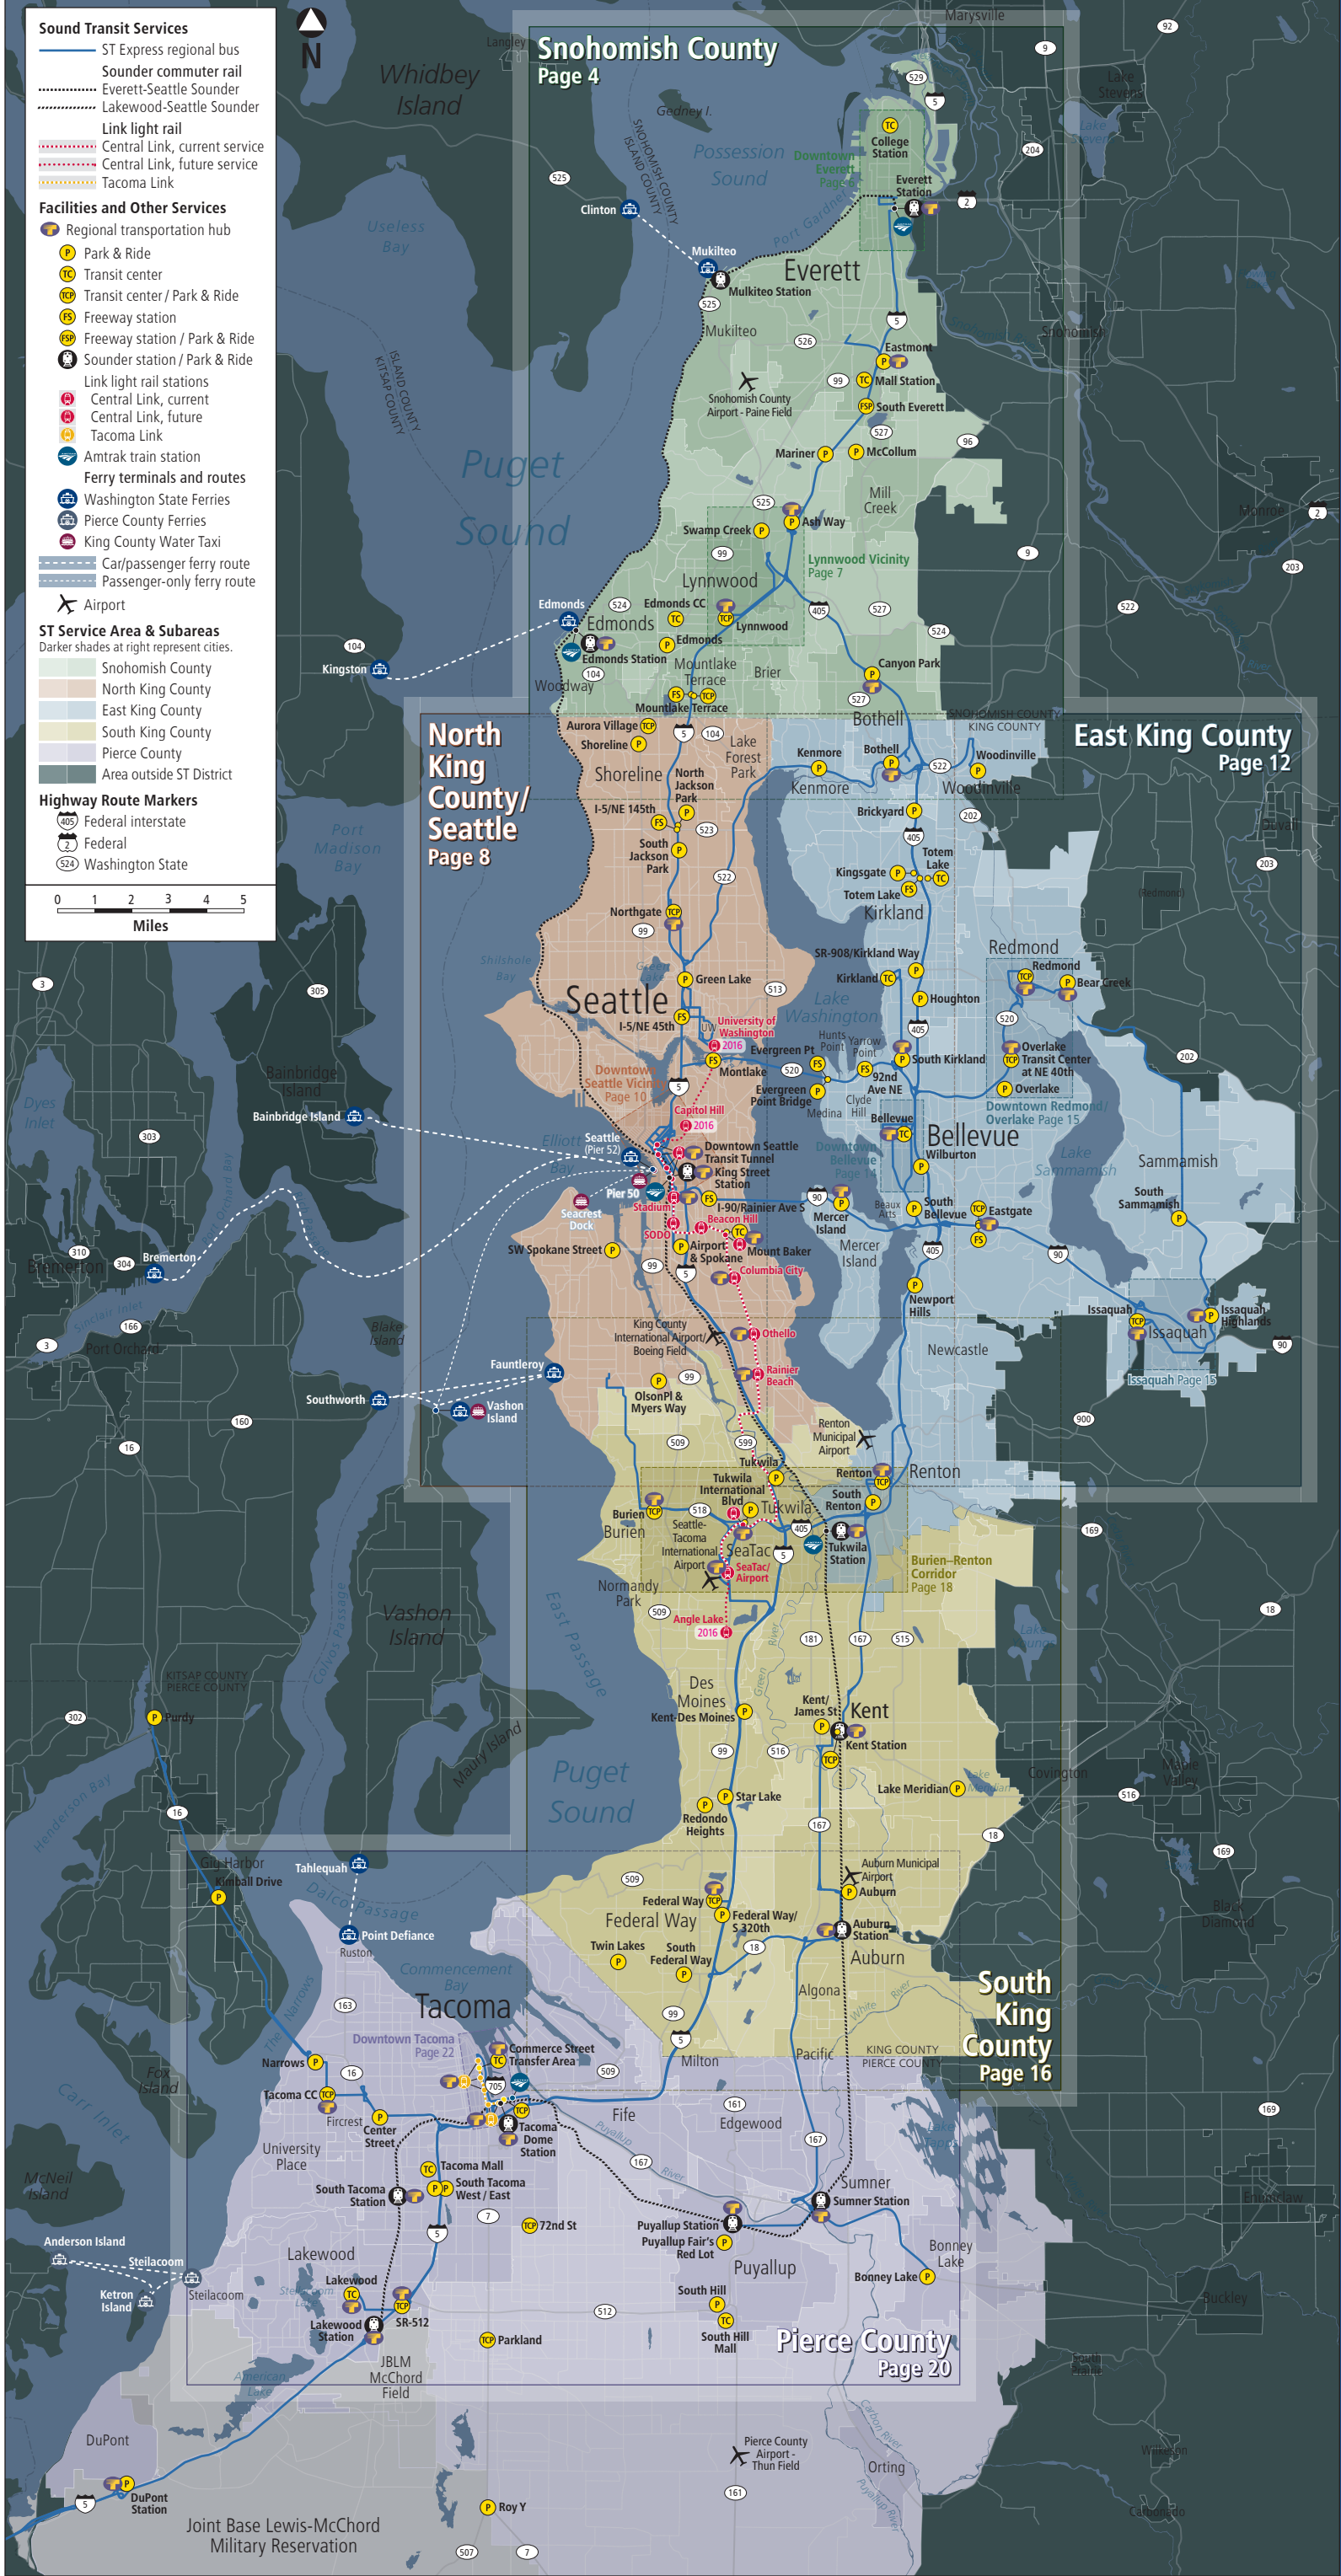

REGIONAL TRANSIT

MAP
BOOK

FEB 2014

**SOUND TRANSIT
& CONNECTING
TRANSIT SERVICES**

INSIDE:

Bus, commuter train, light rail and ferry route maps for King, Pierce and Snohomish counties

Sound Transit Services

- ST Express regional bus
- Sounder commuter rail
- Everett-Seattle Sounder
- Lakewood-Seattle Sounder
- Link light rail
- Central Link, current service
- Central Link, future service
- Tacoma Link

Facilities and Other Services

- Regional transportation hub
- Park & Ride
- Transit center
- Transit center / Park & Ride
- Freeway station
- Freeway station / Park & Ride
- Sounder station / Park & Ride
- Link light rail stations
- Central Link, current
- Central Link, future
- Tacoma Link
- Amtrak train station
- Ferry terminals and routes
- Washington State Ferries
- Pierce County Ferries
- King County Water Taxi
- Car/passenger ferry route
- Passenger-only ferry route
- Airport

ST Service Area & Subareas

Darker shades at right represent cities.

- Snohomish County
- North King County
- East King County
- South King County
- Pierce County
- Area outside ST District

Highway Route Markers