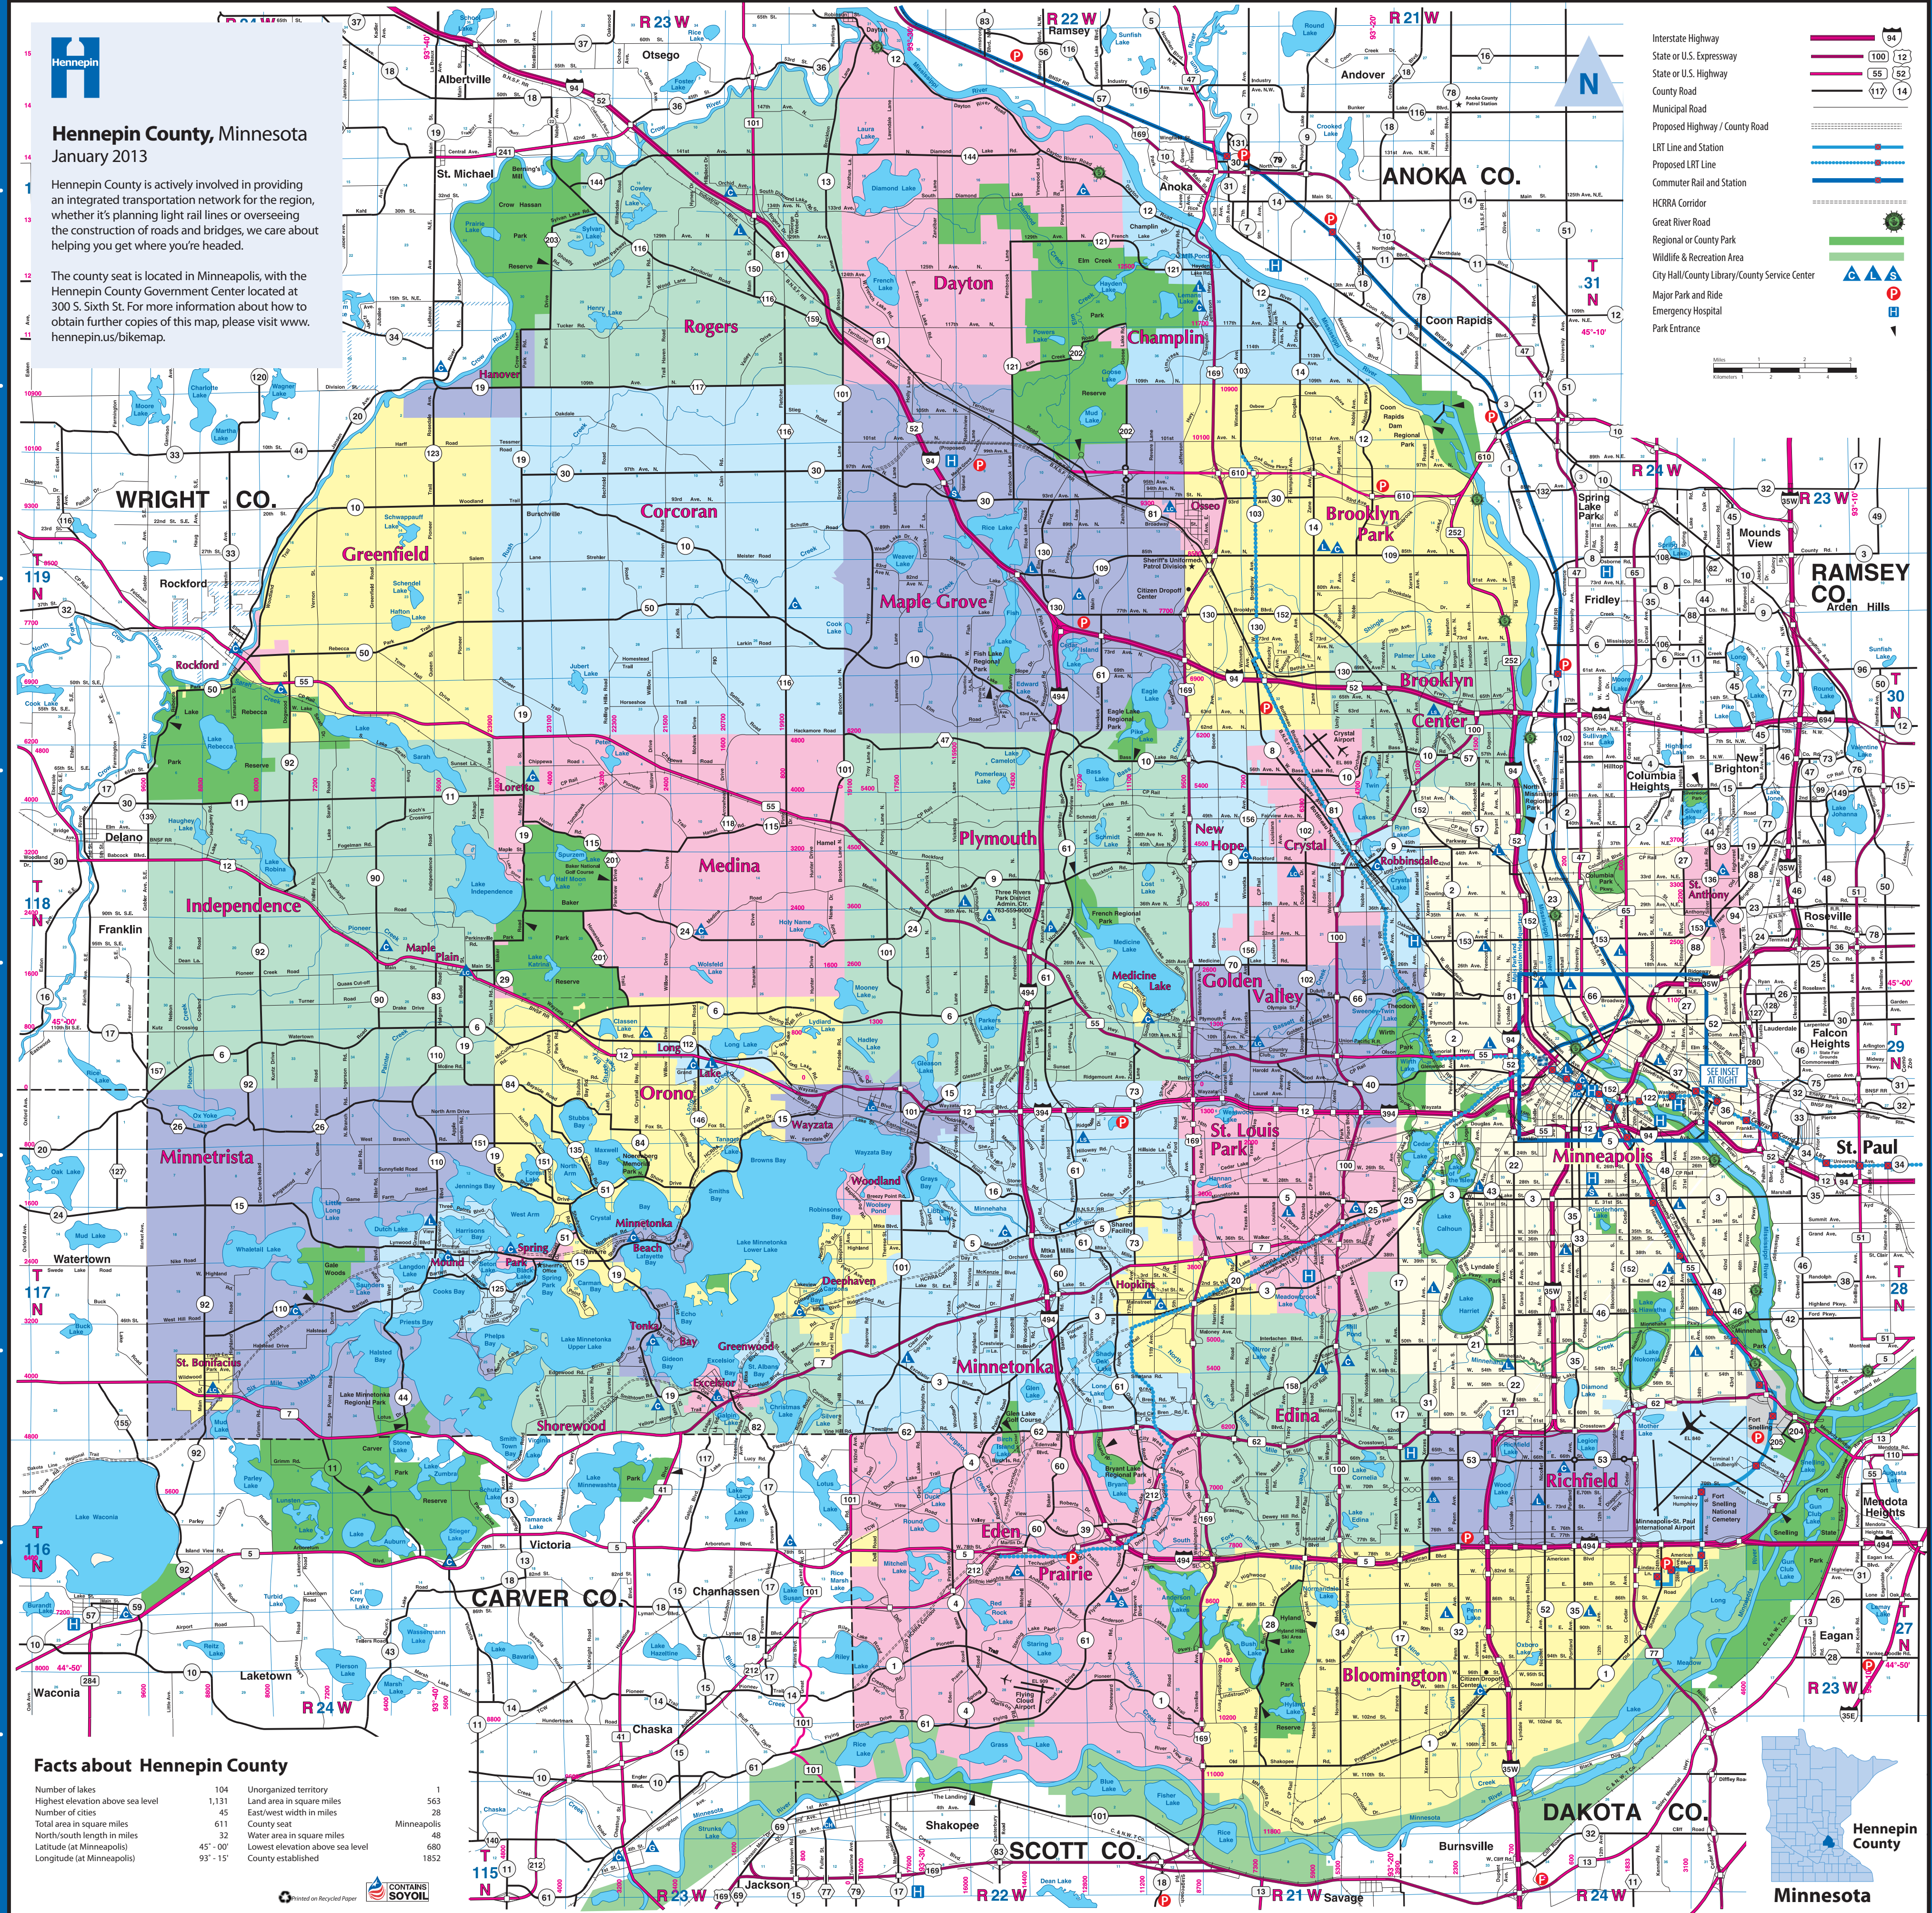

Hennepin County, Minnesota January 2013