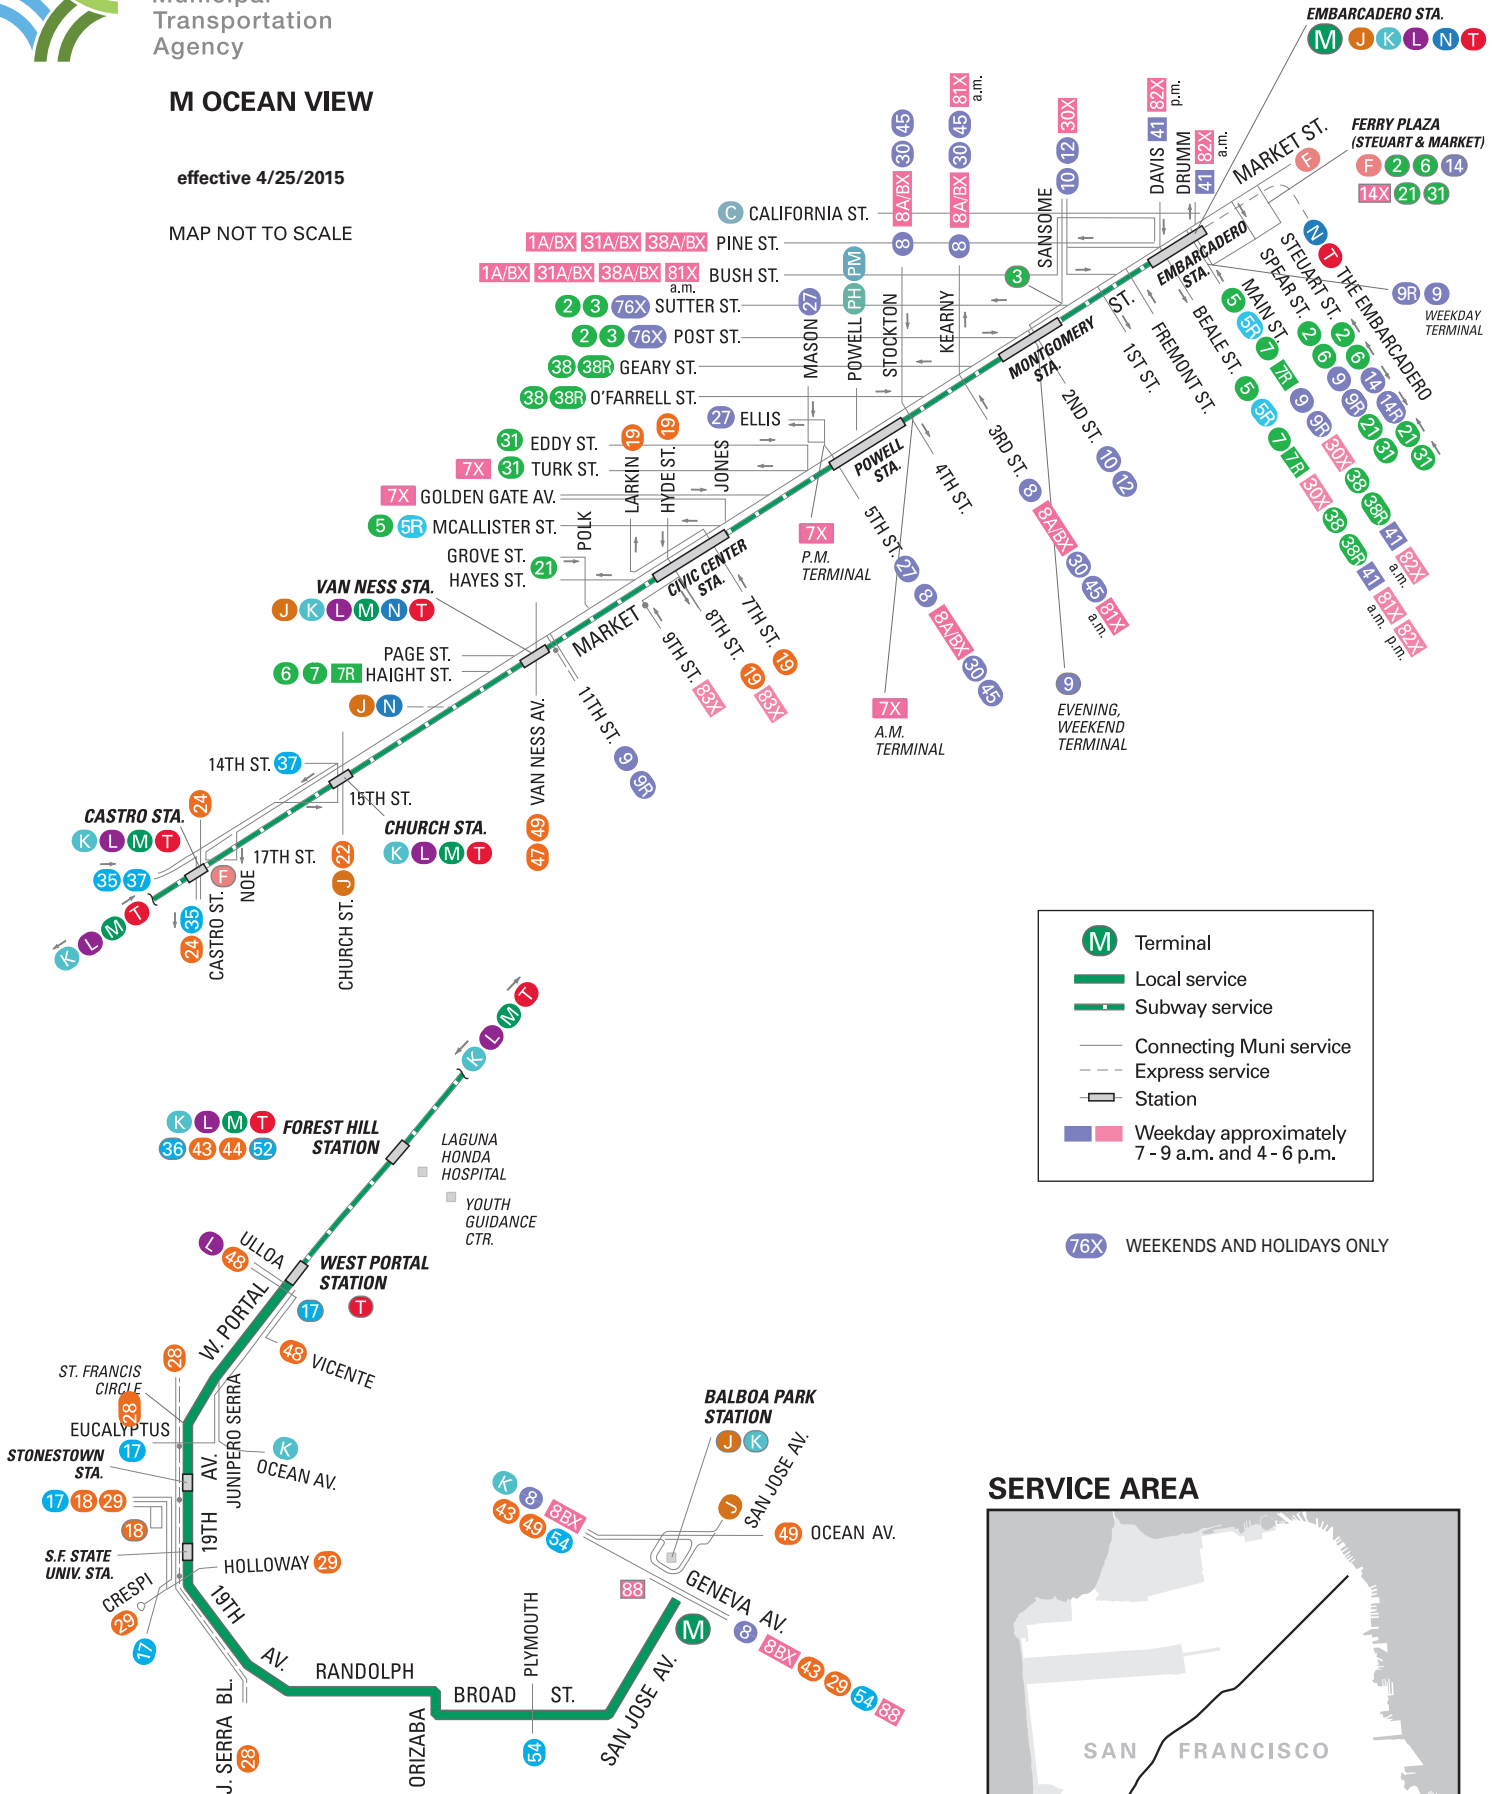

# SFMTA

Municipal  
Transportation  
Agency

## M OCEAN VIEW

effective 4/25/2015

MAP NOT TO SCALE

### SERVICE AREA