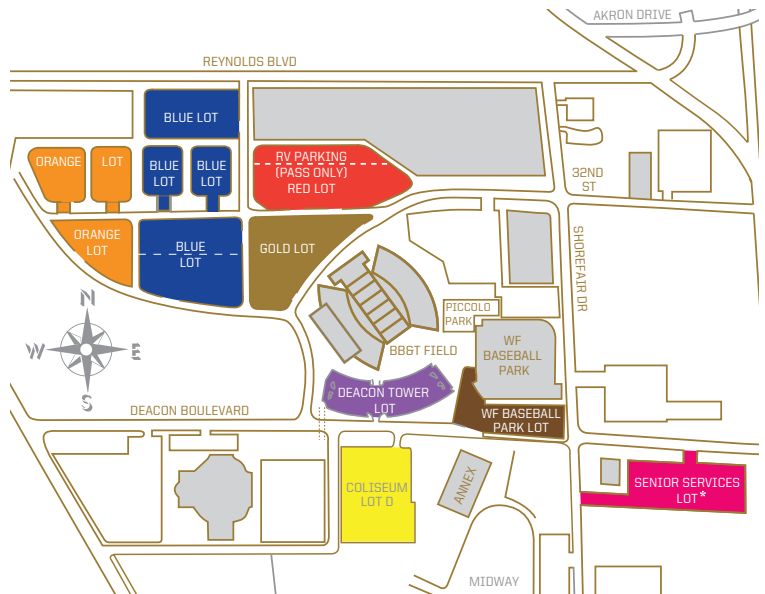

VALUE PARKING // \$50

Senior Services Lot

PREMIUM PARKING // \$100

Gold Lot, Red Lot, Blue Lot, Orange Lot & WF Baseball Park Lot

DEACON TOWER PARKING // \$175

Only available to Deacon Tower Suite & Club Table holders

RV PARKING // \$600

Red Lot

PARKING ELIGIBILITY

The number of parking passes each membership is eligible to purchase is based on giving level as follows:

- Moricle Society - 3 Premium, 1 Deacon Tower
- Locker Room- 3 Premium
- Deacon Legend (Black & Gold Society) - 3 Premium
- Coaches Round Table (Gold Club) - 2 Premium
- Deacon All-American (Executive Club) - 2 Premium
- Deacon All-Conference (Scholarship Club) - 2 Premium
- Deacon Athletic Club (Golden W) - 2 Premium
- Deacon Bench (Golden C) - 2 Premium
- Deacon Booster (General) - 1 Premium

*Members may order additional Value Parking passes above and beyond eligibility limits.

PARKING ALLOCATION

Deacon Club members may specify desired lots within each price type on the parking application. Parking passes will be assigned by Deacon Club rank within giving level in the following order:

1. Gold Lot
2. Red Lot
3. Blue Lot
4. Orange/Baseball Lot

	GOLD LOT		SENIOR SERVICES LOT
	RED LOT / RV PARKING		DEACON TOWER LOT
	BLUE LOT		WF BASEBALL PARK LOT
	ORANGE LOT		
	COLISEUM LOT D		

ESTIMATED LEVEL REQUIREMENTS