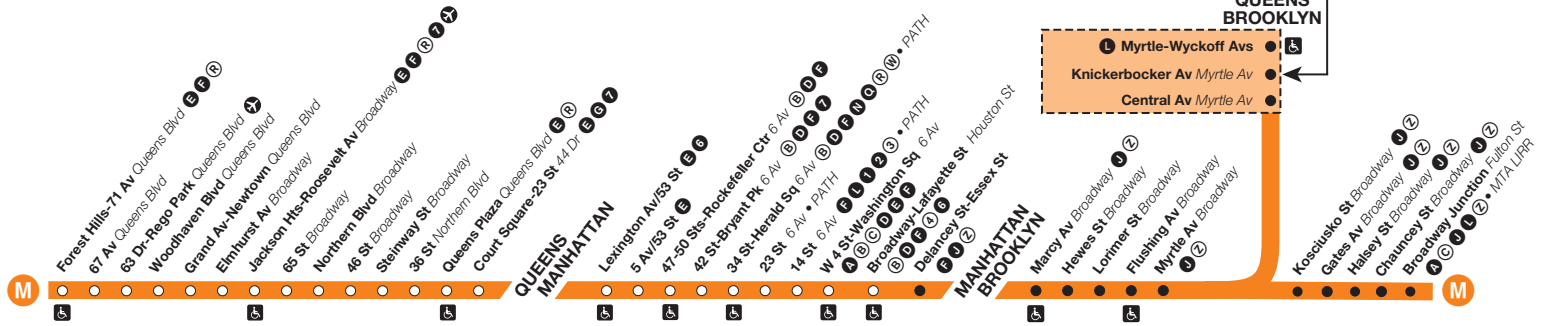

M Queens Blvd/6 Av Local

BEGINNING JULY 1 THROUGH SEPTEMBER 2017, M train service will not be available between Middle Village-Metropolitan Av and Myrtle Av-Broadway due to Myrtle Av Viaduct reconstruction. During this time M trains operate:

- Weekdays – Between Broadway Junction and Forest Hills-71 Av.
- Sat and Sun (days only) – Between Broadway Junction and Delancey St-Essex St.

Station Service

- **FULL-TIME**
  Train always operates and always stops here.
- **PART-TIME**
  Train does not always operate or sometimes skips this station.
- **ACCESSIBLE STATION**

Transfers

- A Full-time   A Part-time
- Transportation to airport available.

tr00ma17170_cs