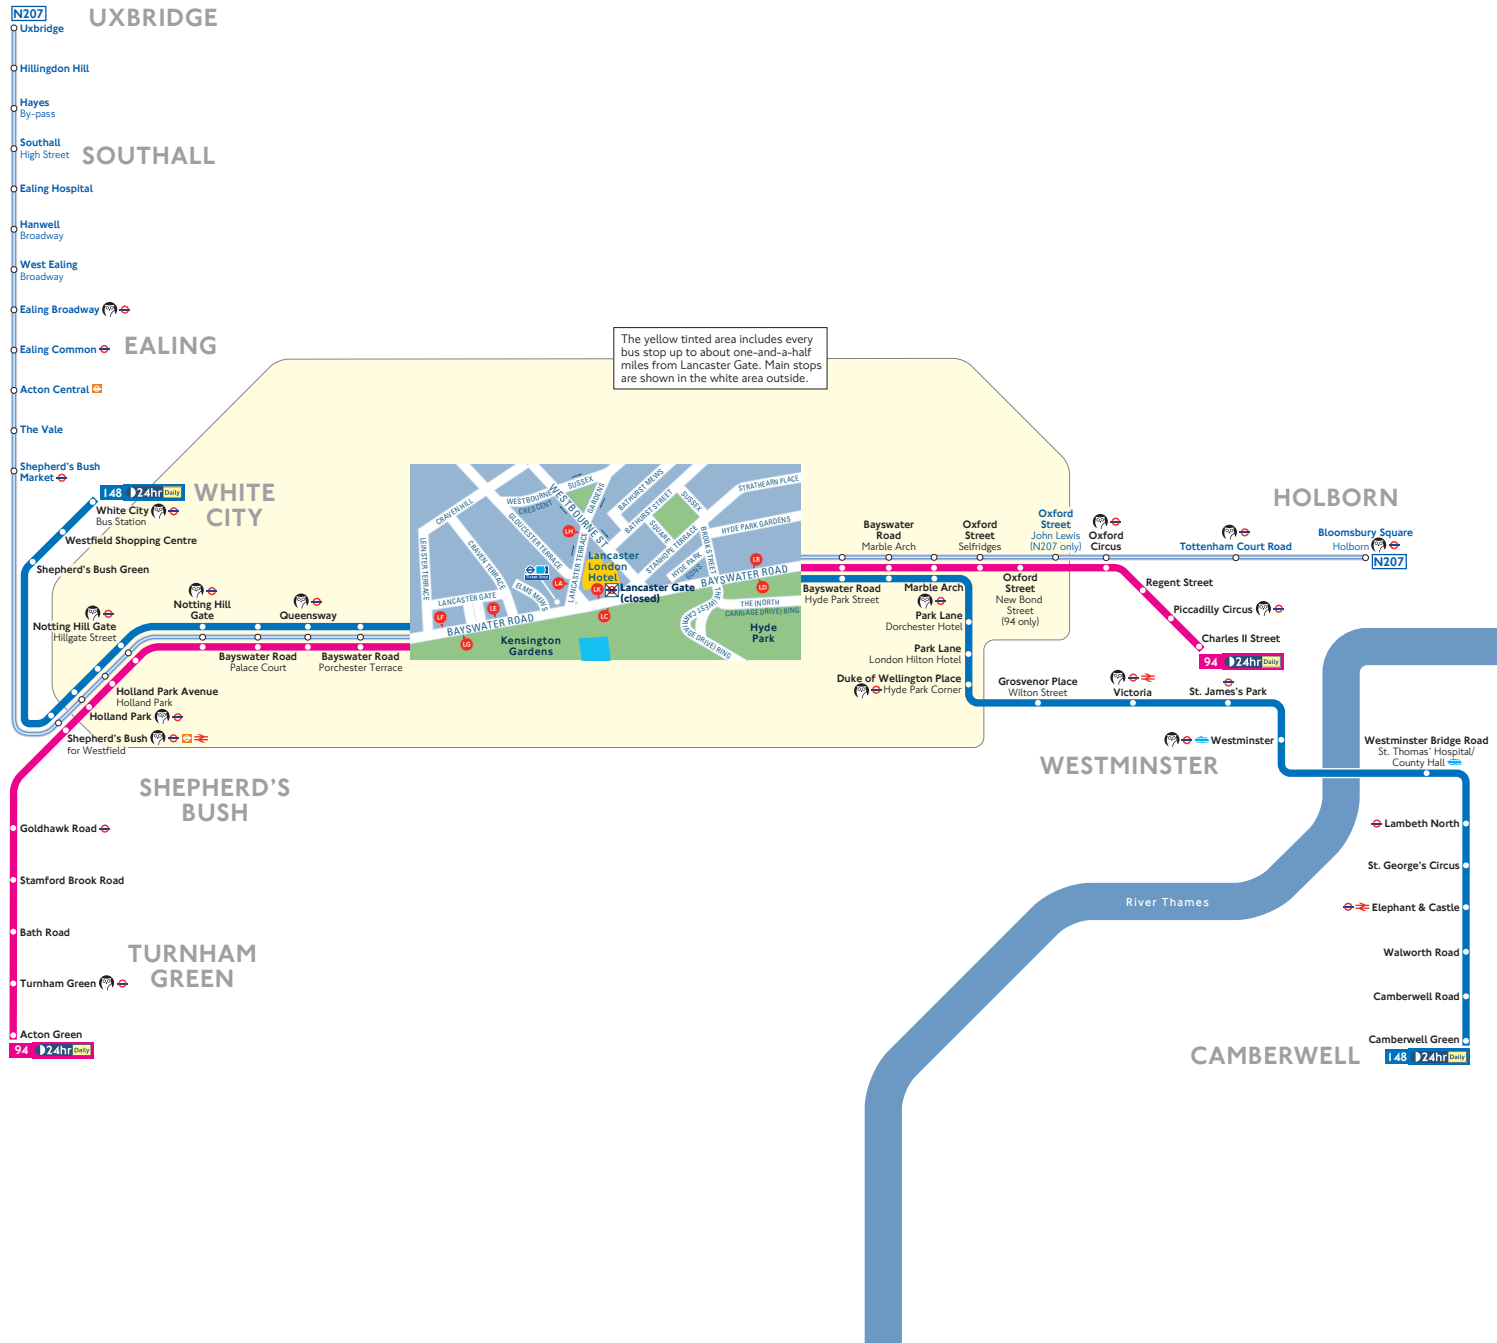

Buses from Lancaster Gate

Route finder

Bus route	Towards	Bus stops
94	Acton Green	LC, LD, LE
	Piccadilly Circus	LE, LF, LG, LH
148	Camberwell Green	LE, LF, LG, LH
	White City	LC, LD, LE

Night buses

Bus route	Towards	Bus stops
N207	Holborn	LE, LF, LG, LH
	Uxbridge	LC, LD, LE