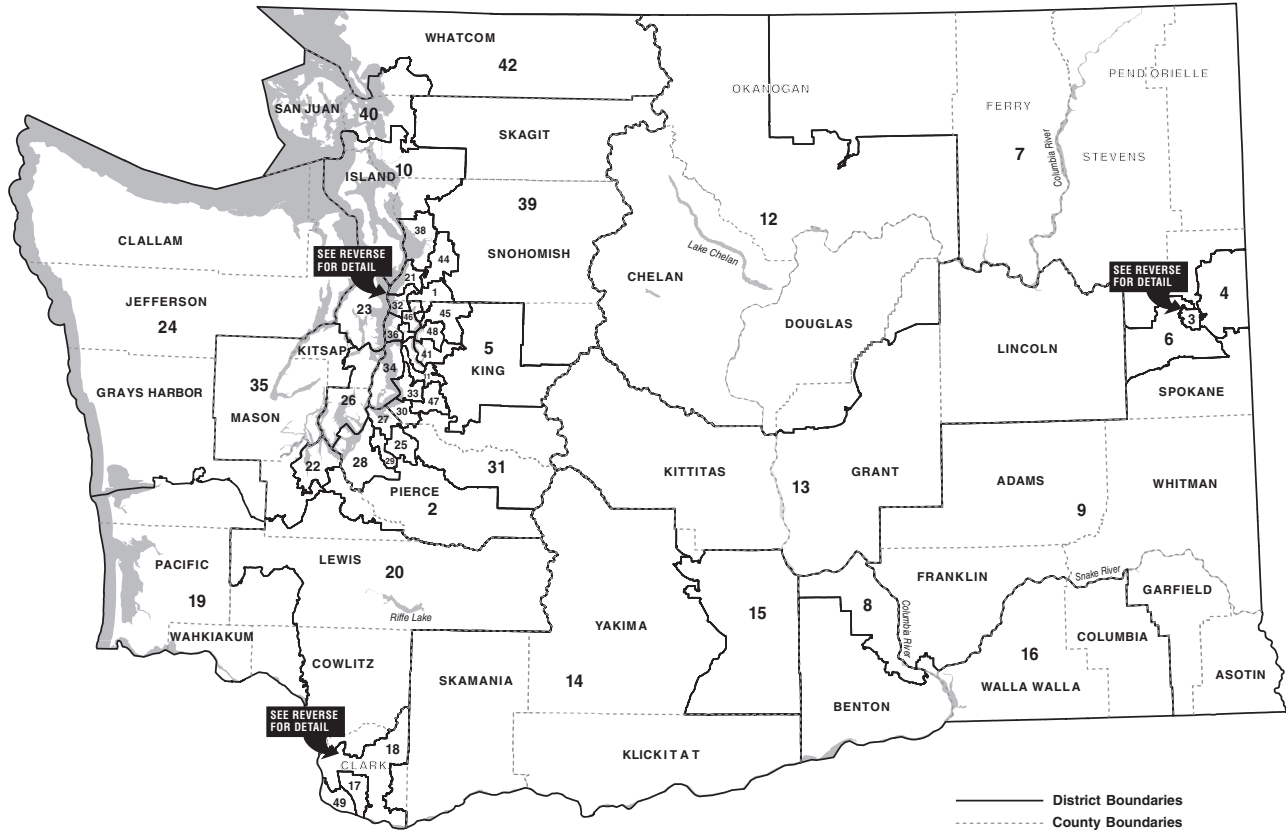

2018 Statewide Legislative District Map With Legislative Members

District 1
Sen. Guy Palumbo, D
Rep. Derek Stanford, D
Rep. Shelley Kloba, D

District 2
Sen. Randi Becker, R
Rep. Andrew Barkis, R
Rep. J.T. Wilcox, R