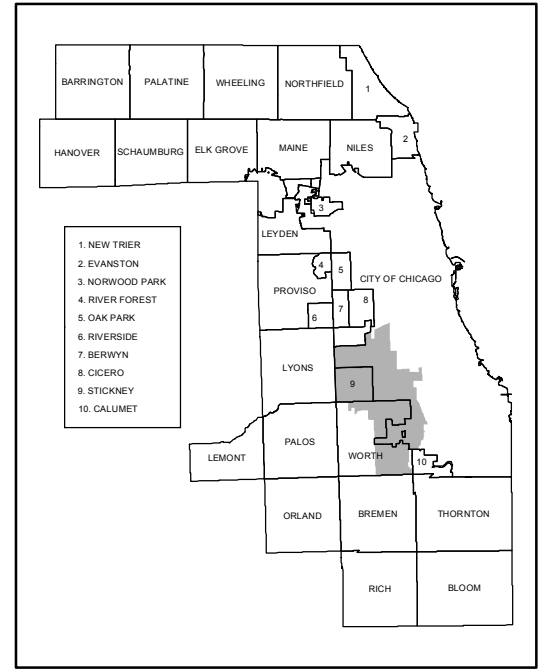

# Judicial Subcircuit District 3

**Karen A. Yarbrough**  
 cookcountyclerk.com

# Judicial Subcircuit District 3

STICKNEY

WORTH

- Township Boundary
- Precinct Boundary
- Judicial Subcircuit #3

**Karen A. Yarbrough**  
[cookcountyclerk.com](http://cookcountyclerk.com)

Disclaimer: Based on 2015 Precincts