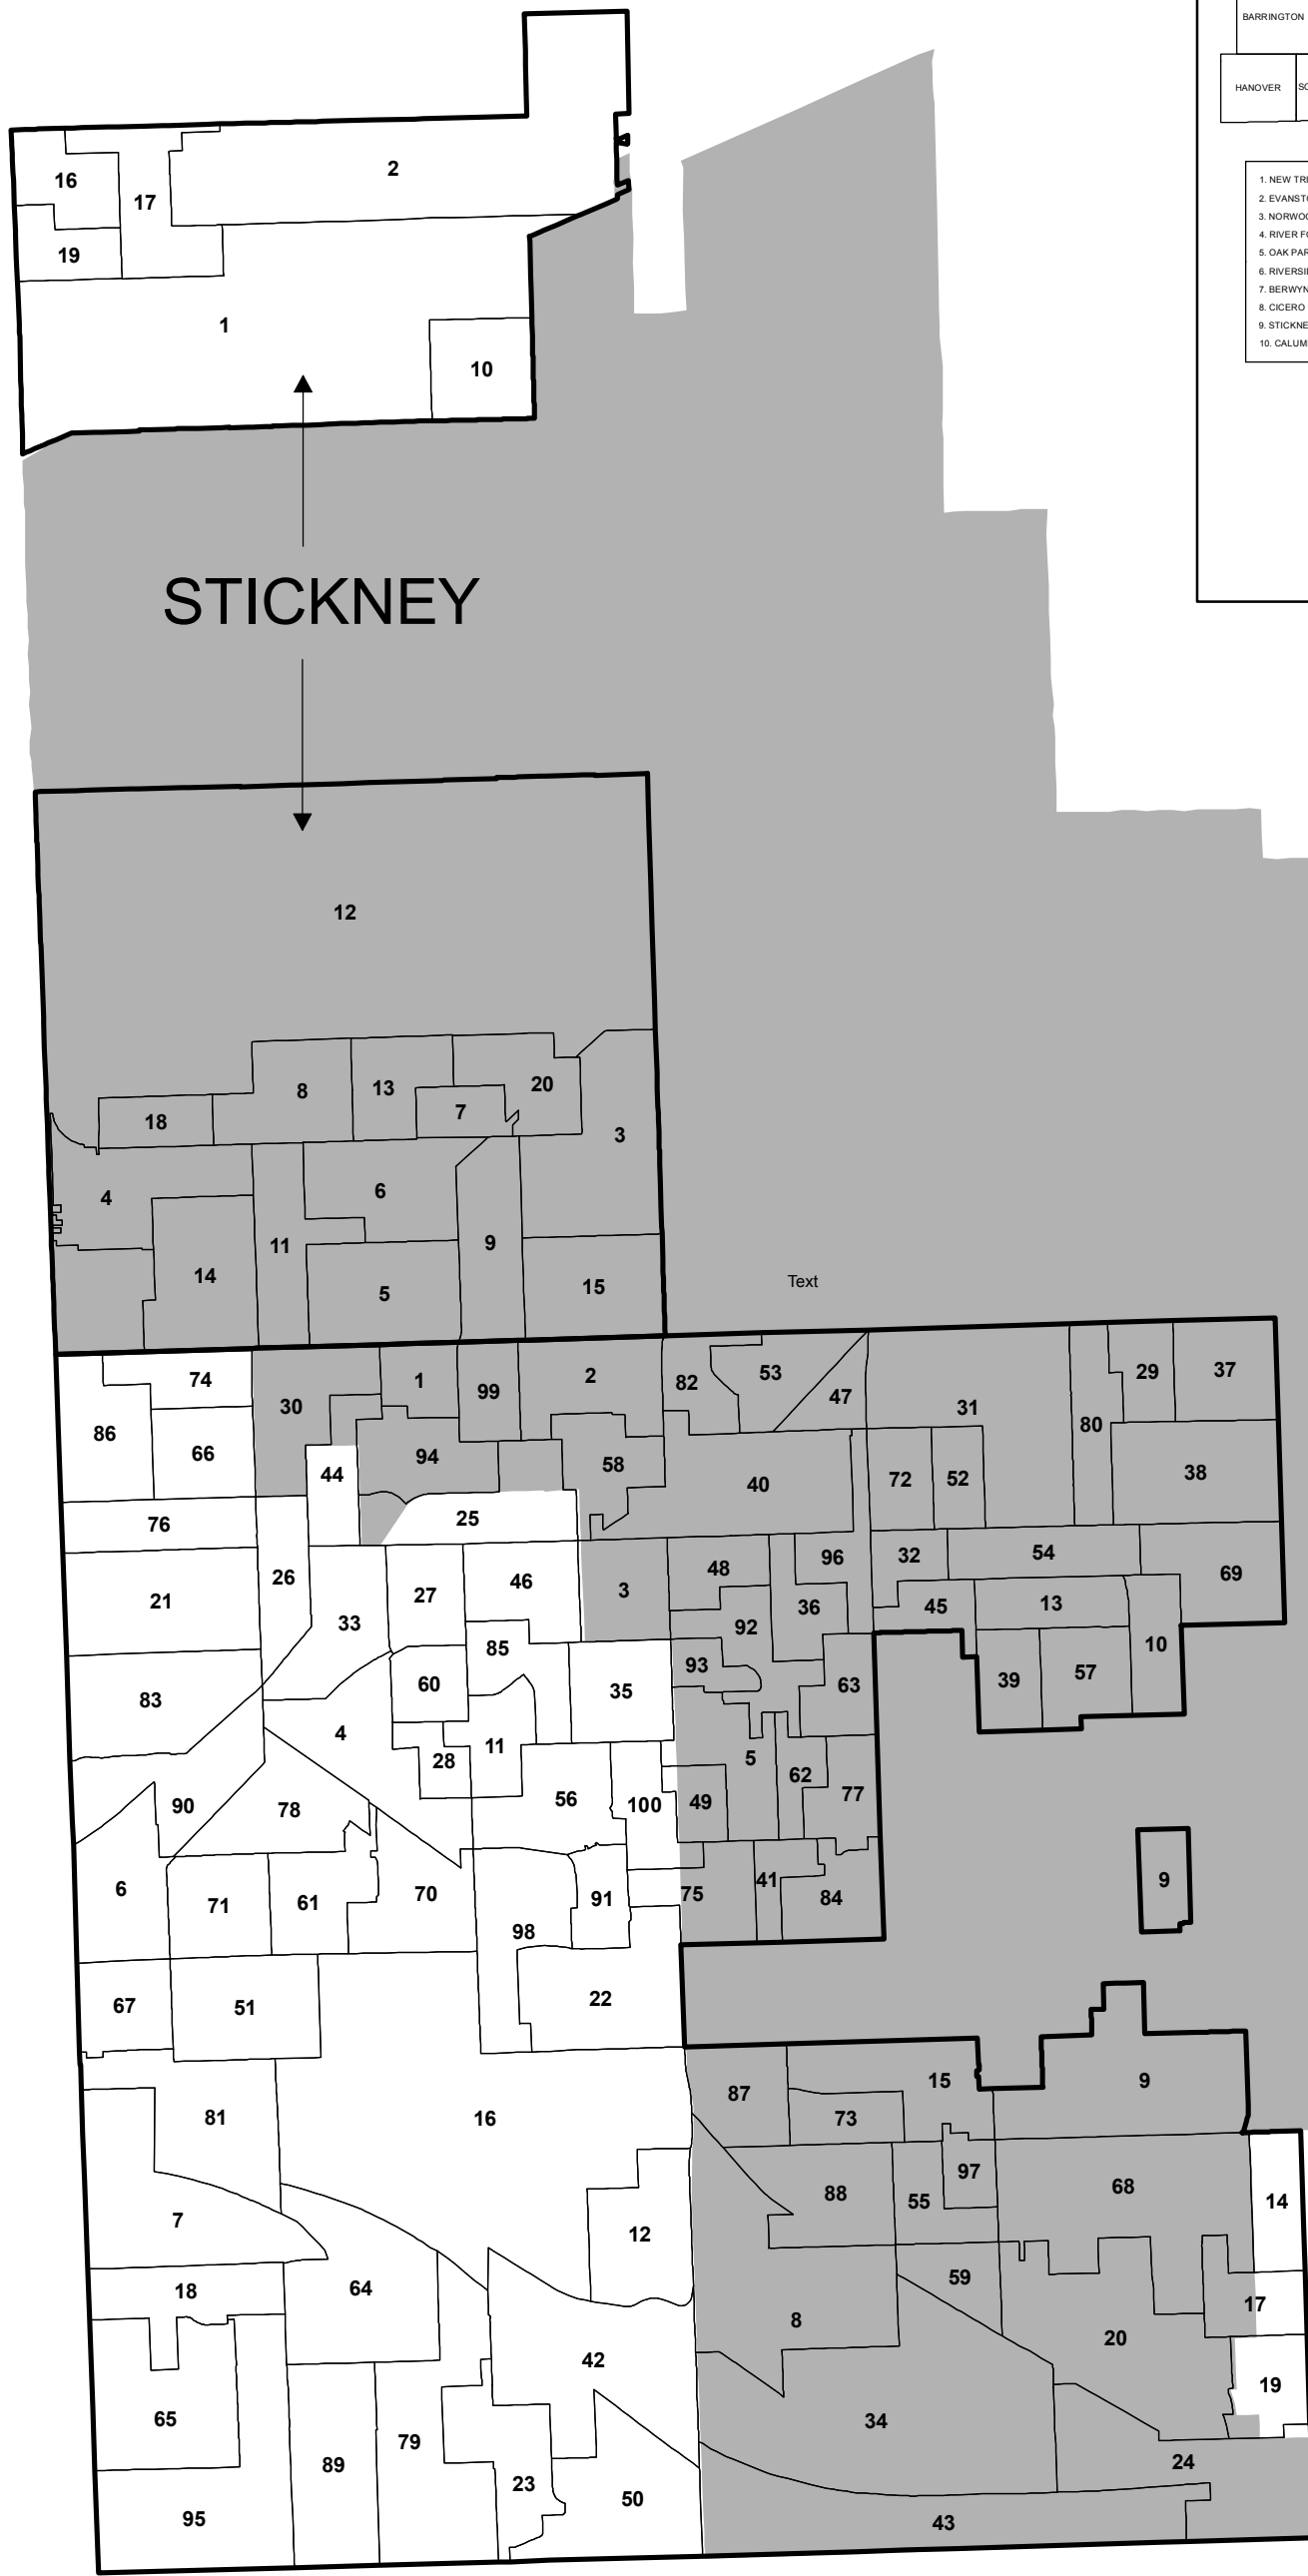

# Judicial Subcircuit District 3

**Karen A. Yarbrough**  
 cookcountyclerk.com

# Judicial Subcircuit District 3

STICKNEY

WORTH

- Township Boundary
- Precinct Boundary
- Judicial Subcircuit #3

**Karen A. Yarbrough**  
[cookcountyclerk.com](http://cookcountyclerk.com)

Disclaimer: Based on 2015 Precincts