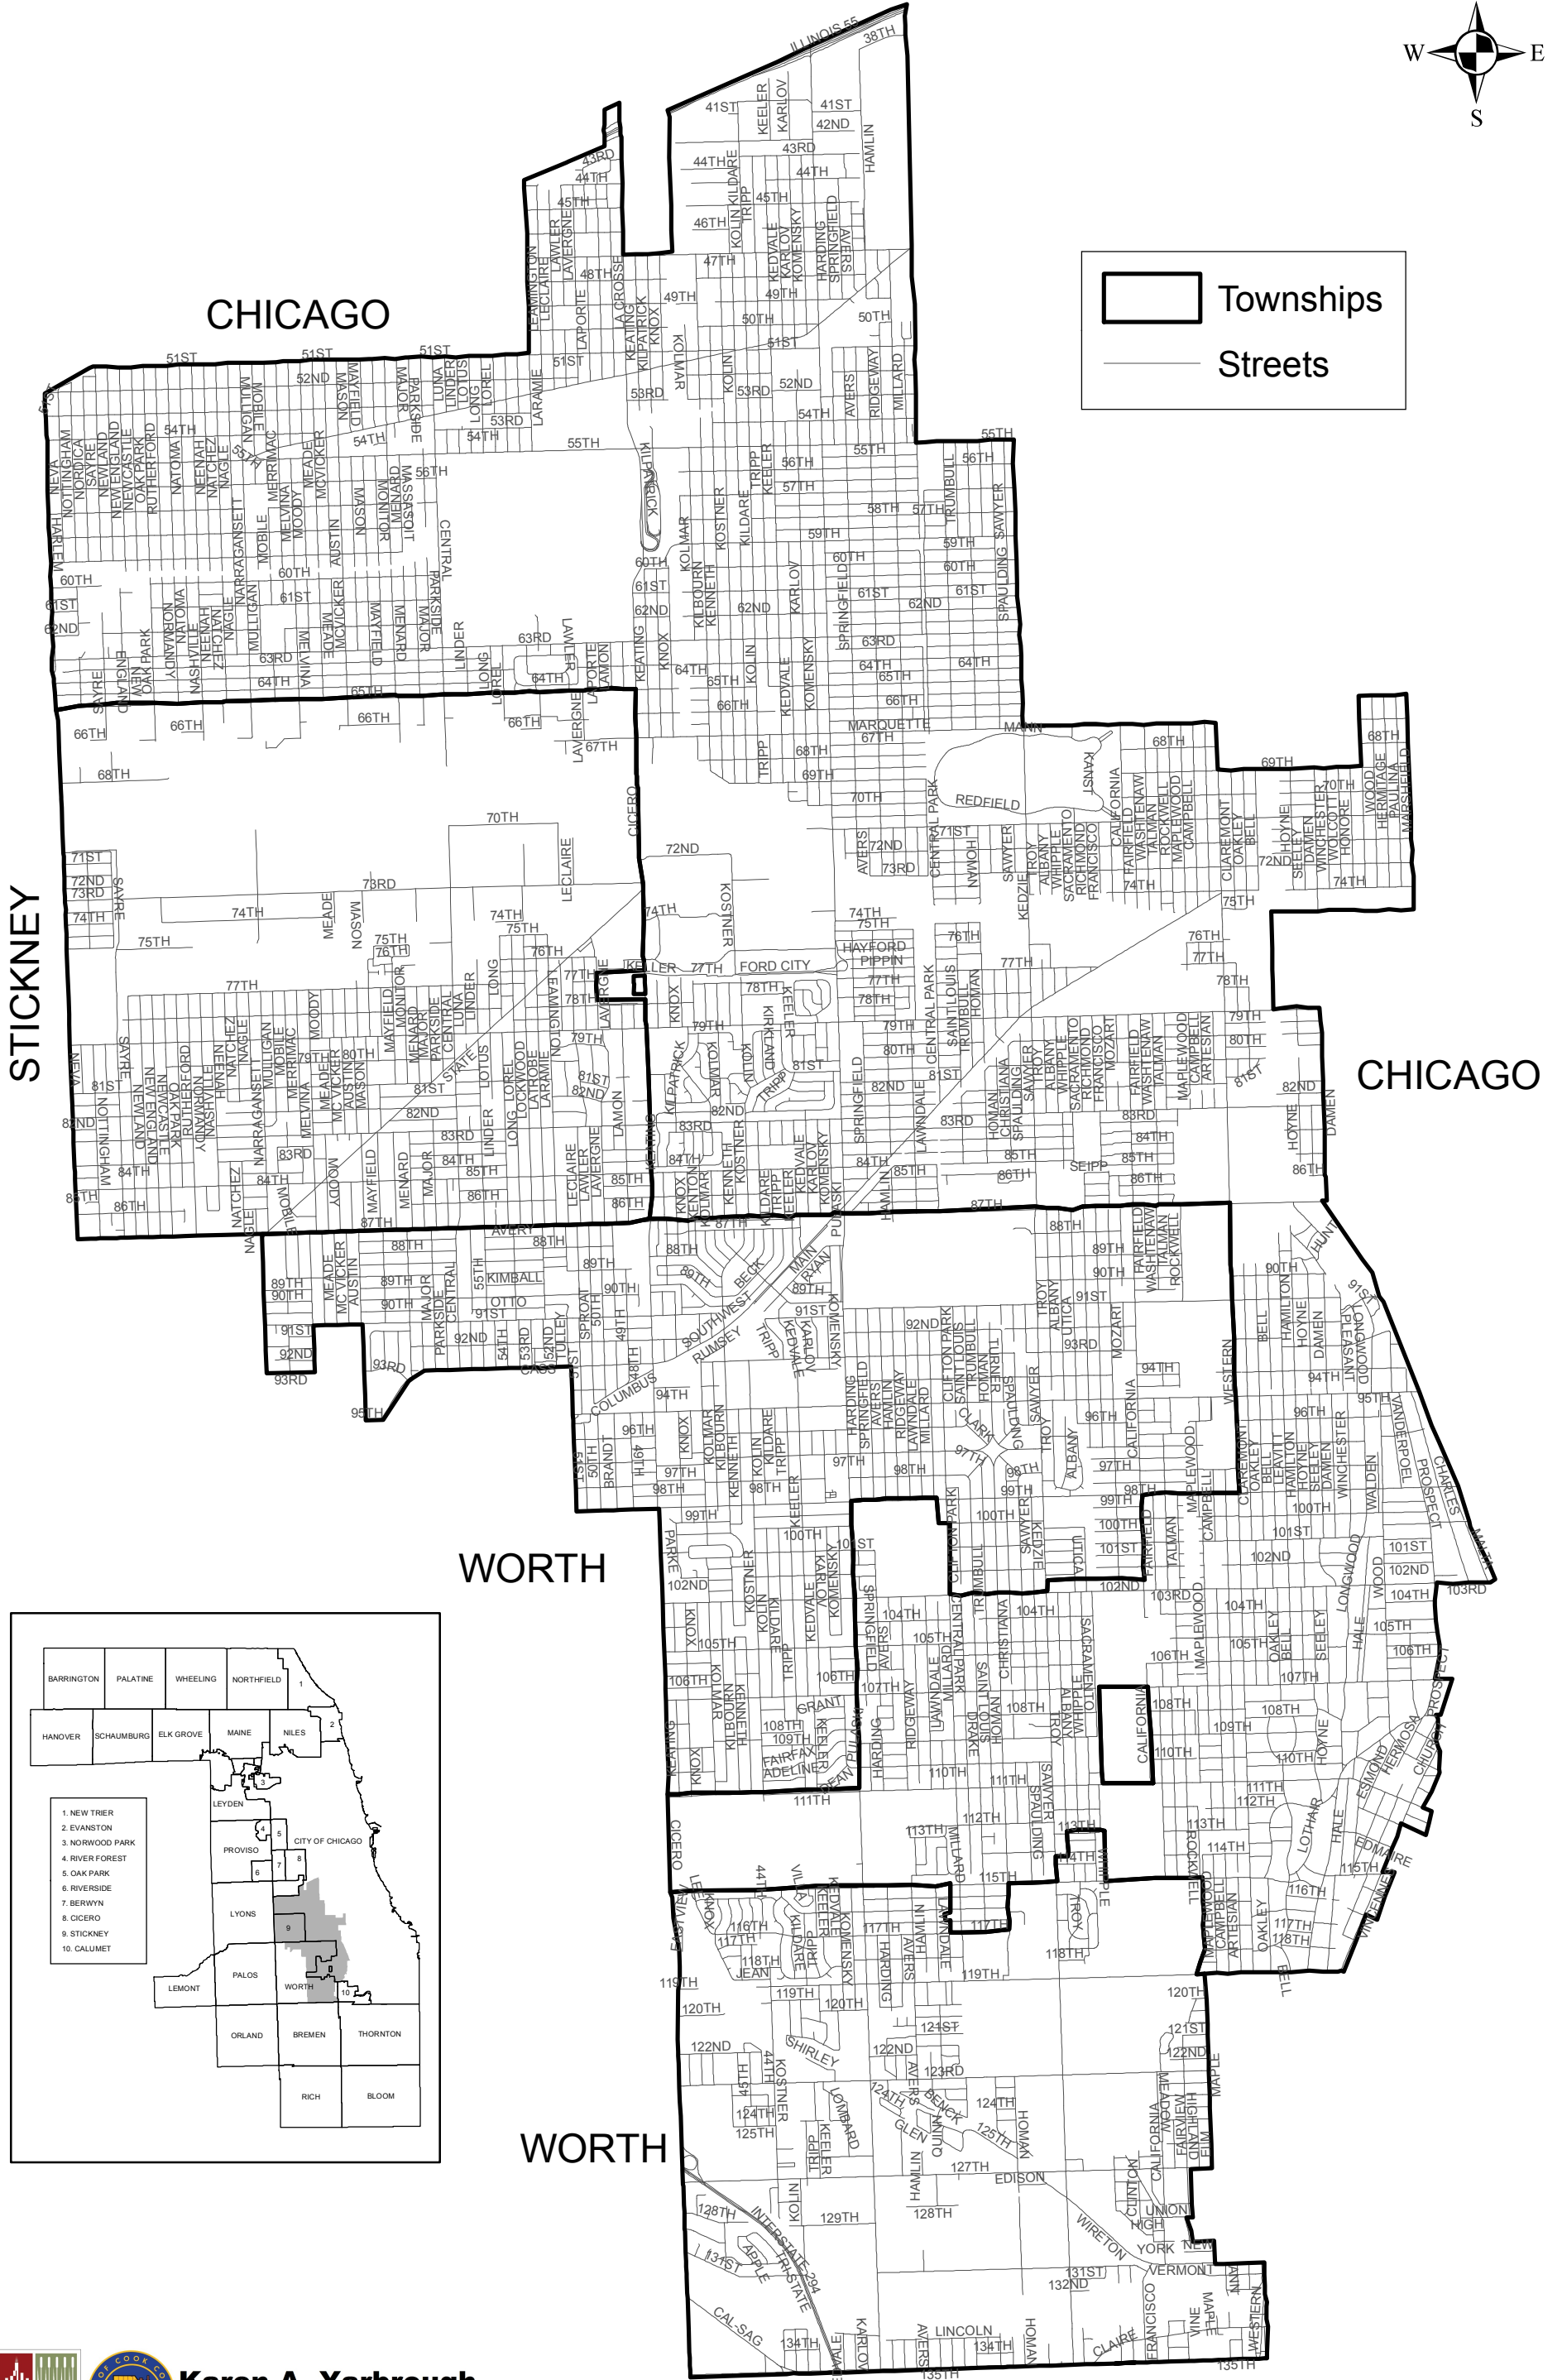

# Judicial Subcircuit District 3

**Karen A. Yarbrough**  
 cookcountyclerk.com

# Judicial Subcircuit District 3

STICKNEY

WORTH

- Township Boundary
- Precinct Boundary
- Judicial Subcircuit #3

**Karen A. Yarbrough**  
[cookcountyclerk.com](http://cookcountyclerk.com)

Disclaimer: Based on 2015 Precincts