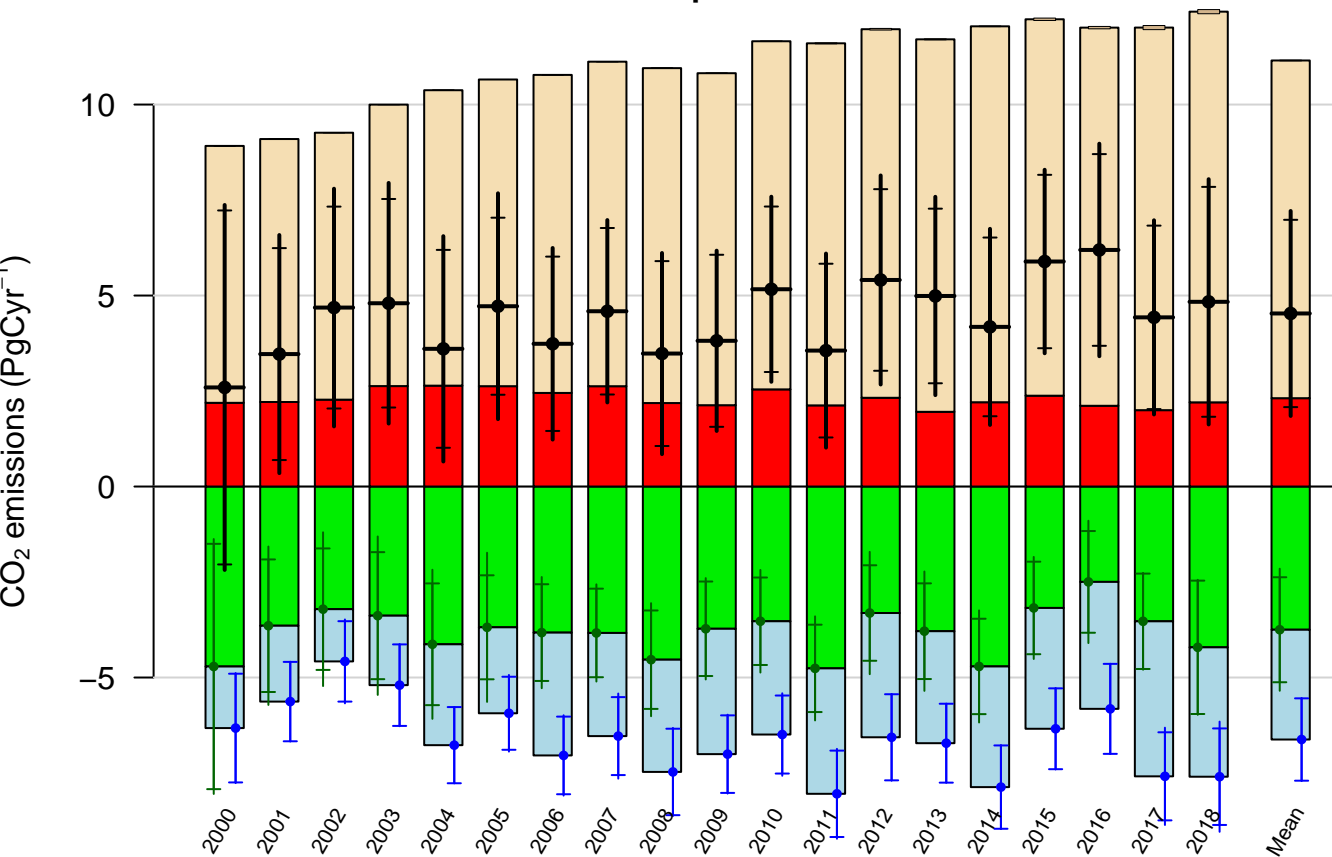

Global annual total emissions

Optimized

CarbonTracker CT2019B
Created 2020-Dec-16