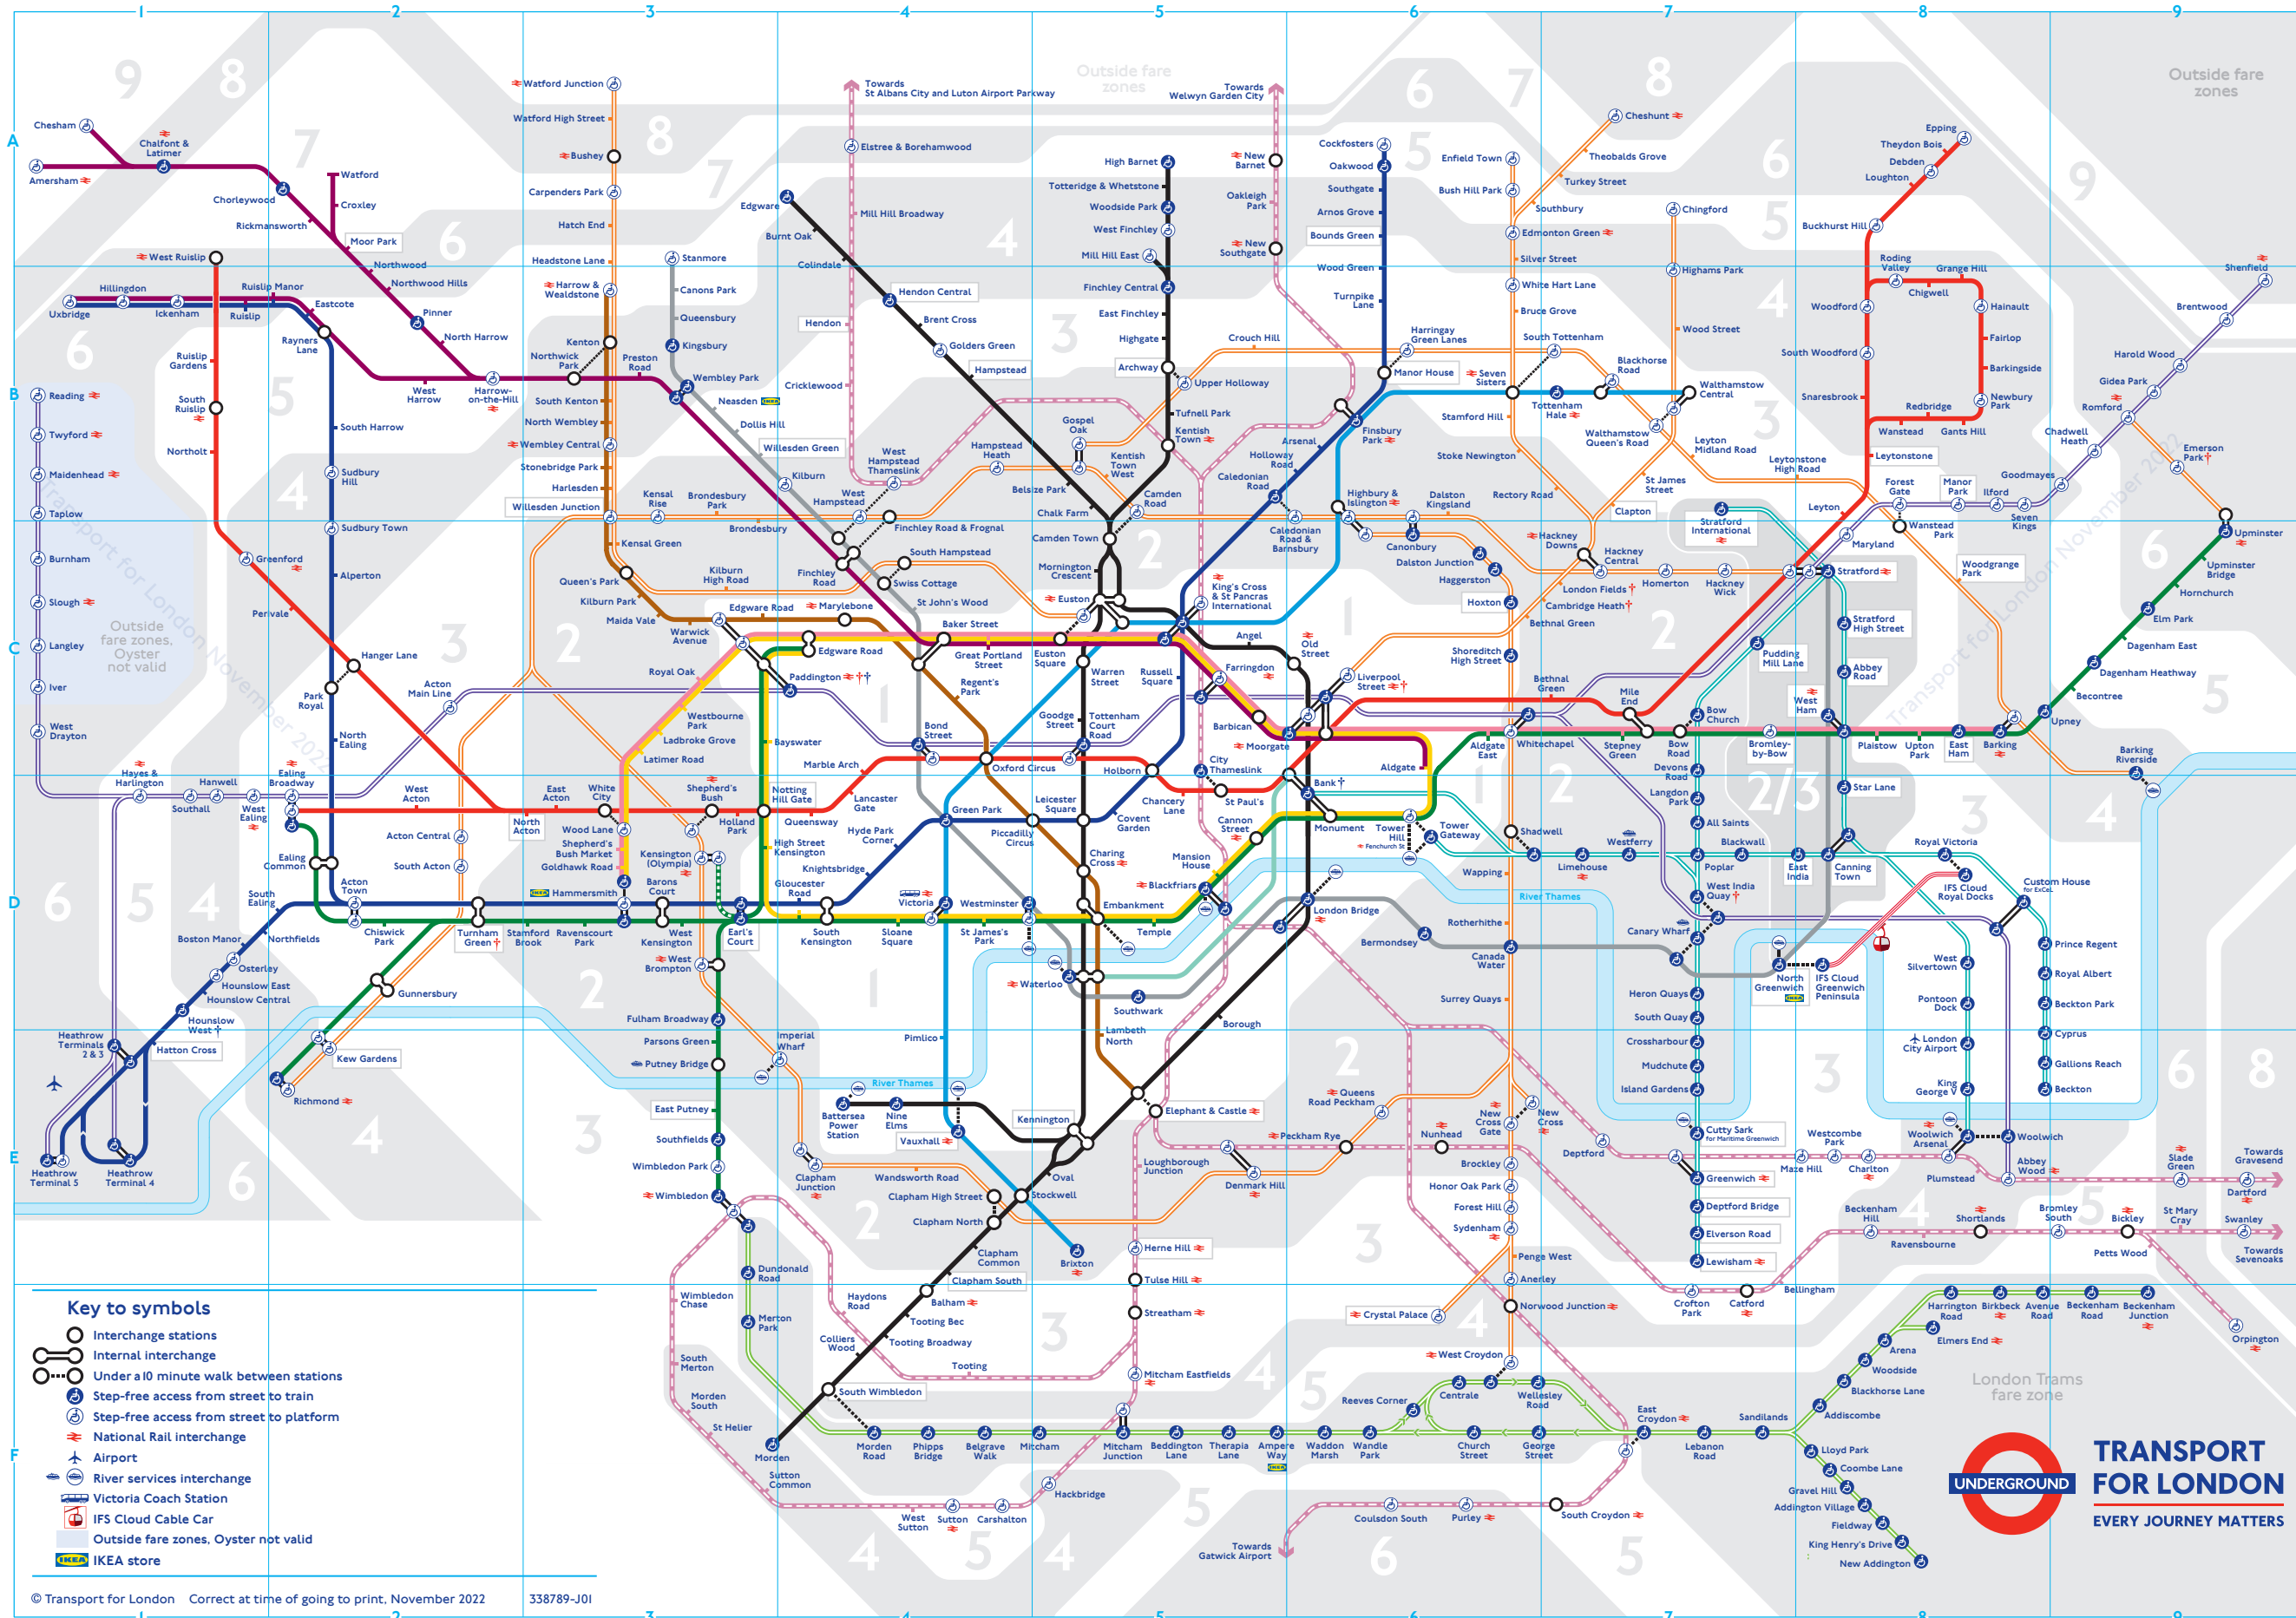

1. **Check before you travel**
2. † Bank
     Northern line step-free access street to train from end of December 2022.
   - † Hounslow West
     Step-free access for manual wheelchairs only.
   - † Paddington
     Bakerloo line step-free access via Elizabeth line station entrance.
   - † Services or access at these stations are subject to variation. To check before you travel, visit tfl.gov.uk/plan-a-journey

1. **Key to symbols**
2. Interchange stations
   - Internal interchange
   - Under a 10 minute walk between stations
   - Step-free access from street to train
   - Step-free access from street to platform
   - National Rail interchange
   - ✈ Airport
   - ⚓ River services interchange
   - 🚐 Victoria Coach Station
   - 🚠 IFS Cloud Cable Car
   - 🚗 Outside fare zones, Oyster not valid
   - 🛒 IKEA store

1. **Key to lines**
2. Bakerloo
   - Central
   - Circle
   - District
   - Hammersmith & City
   - Jubilee
   - Metropolitan
   - Northern
   - Piccadilly
   - Victoria
   - Waterloo & City
   - DLR
   - Elizabeth Line
   - London Overground
   - London Trams
   - IFS Cloud Cable Car
     Special fares apply
   - Thameslink - Not operated by TfL. If you need assistance, please speak to staff at your origin station so this can be arranged at the destination station or check assisted travel at www.thameslinkrailway.co.uk
   - District
     Open weekends and on some public holidays

Online maps are strictly for personal use only. To license the Tube map for commercial use please visit tfl.gov.uk/maplicensing

Make a wonderful home, whatever your zone.

With stores and pick-up points throughout London, there's an IKEA within everyone's reach.

Search 'IKEA London'

THE WONDERFUL EVERYDAY