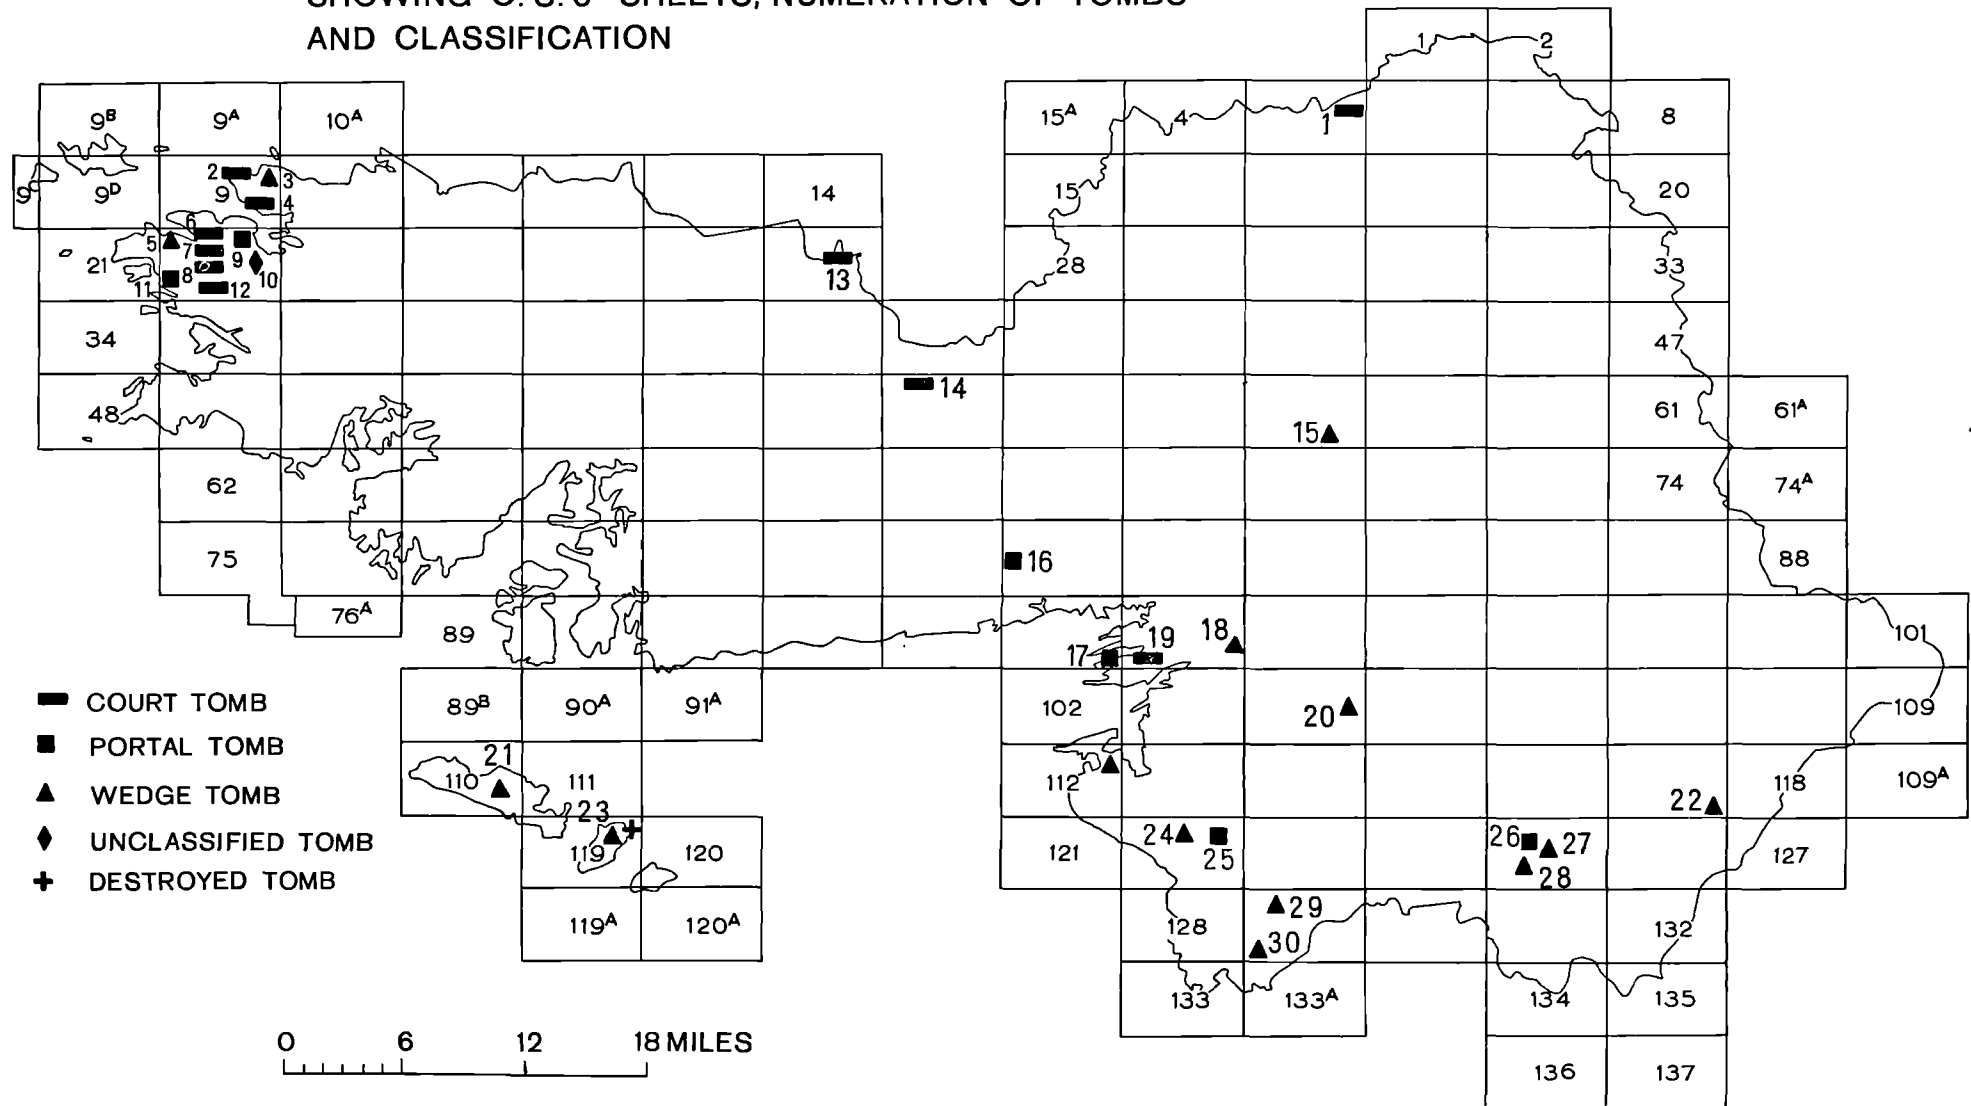

INDEX MAP Co GALWAY
SHOWING O. S. 6" SHEETS, NUMERATION OF TOMBS
AND CLASSIFICATION

Fig. 79