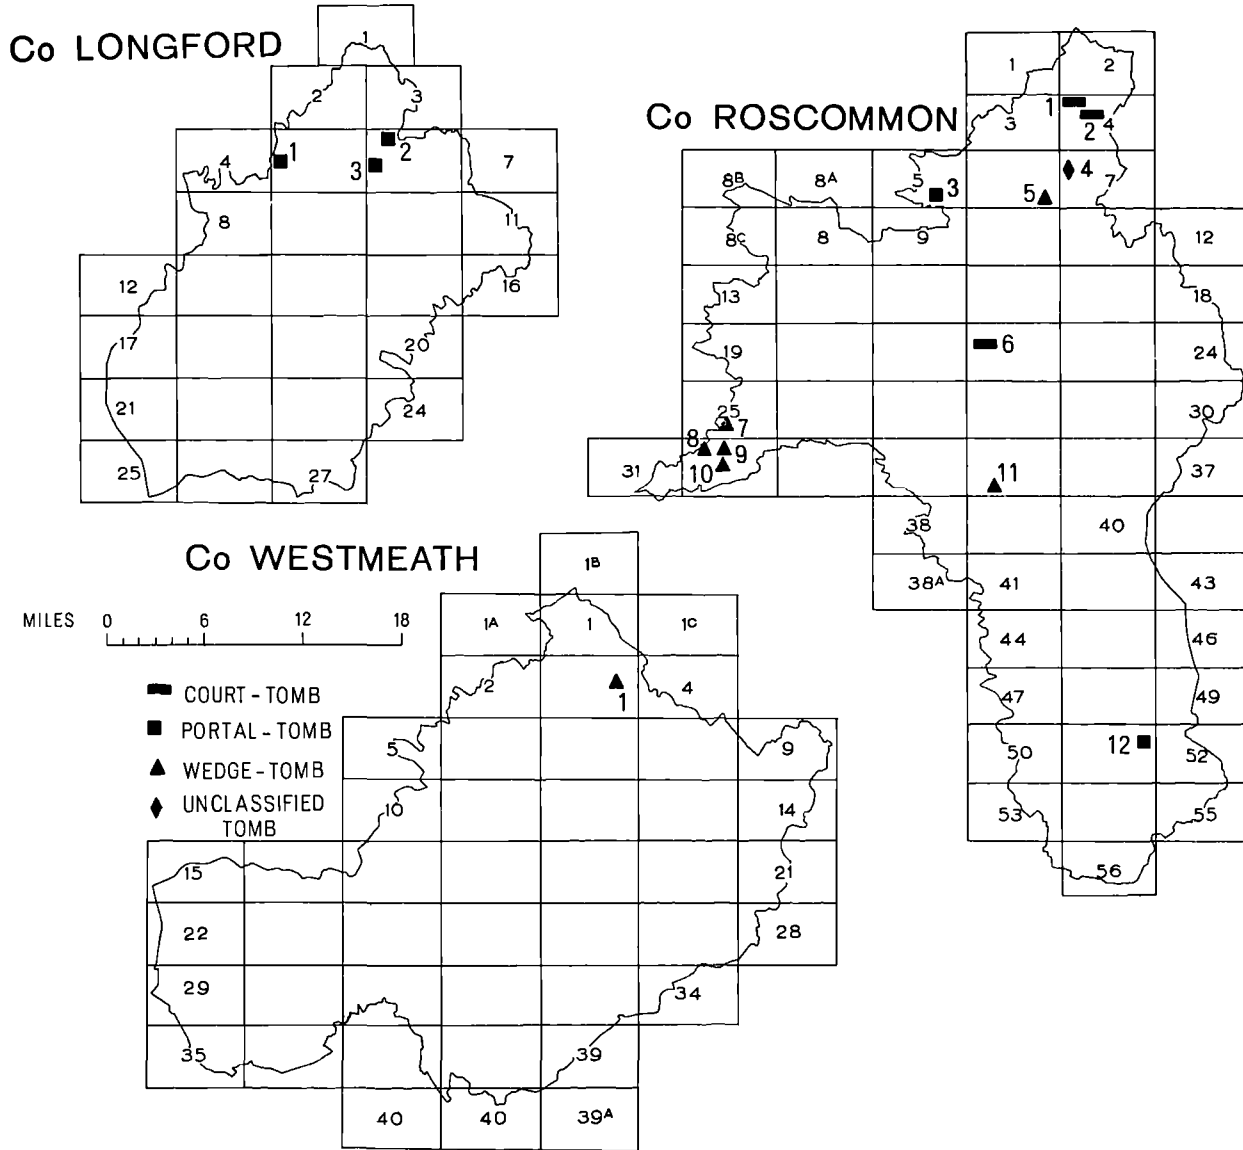

INDEX MAPS
SHOWING O.S. 6" SHEETS, NUMERATION
OF TOMBS AND CLASSIFICATION