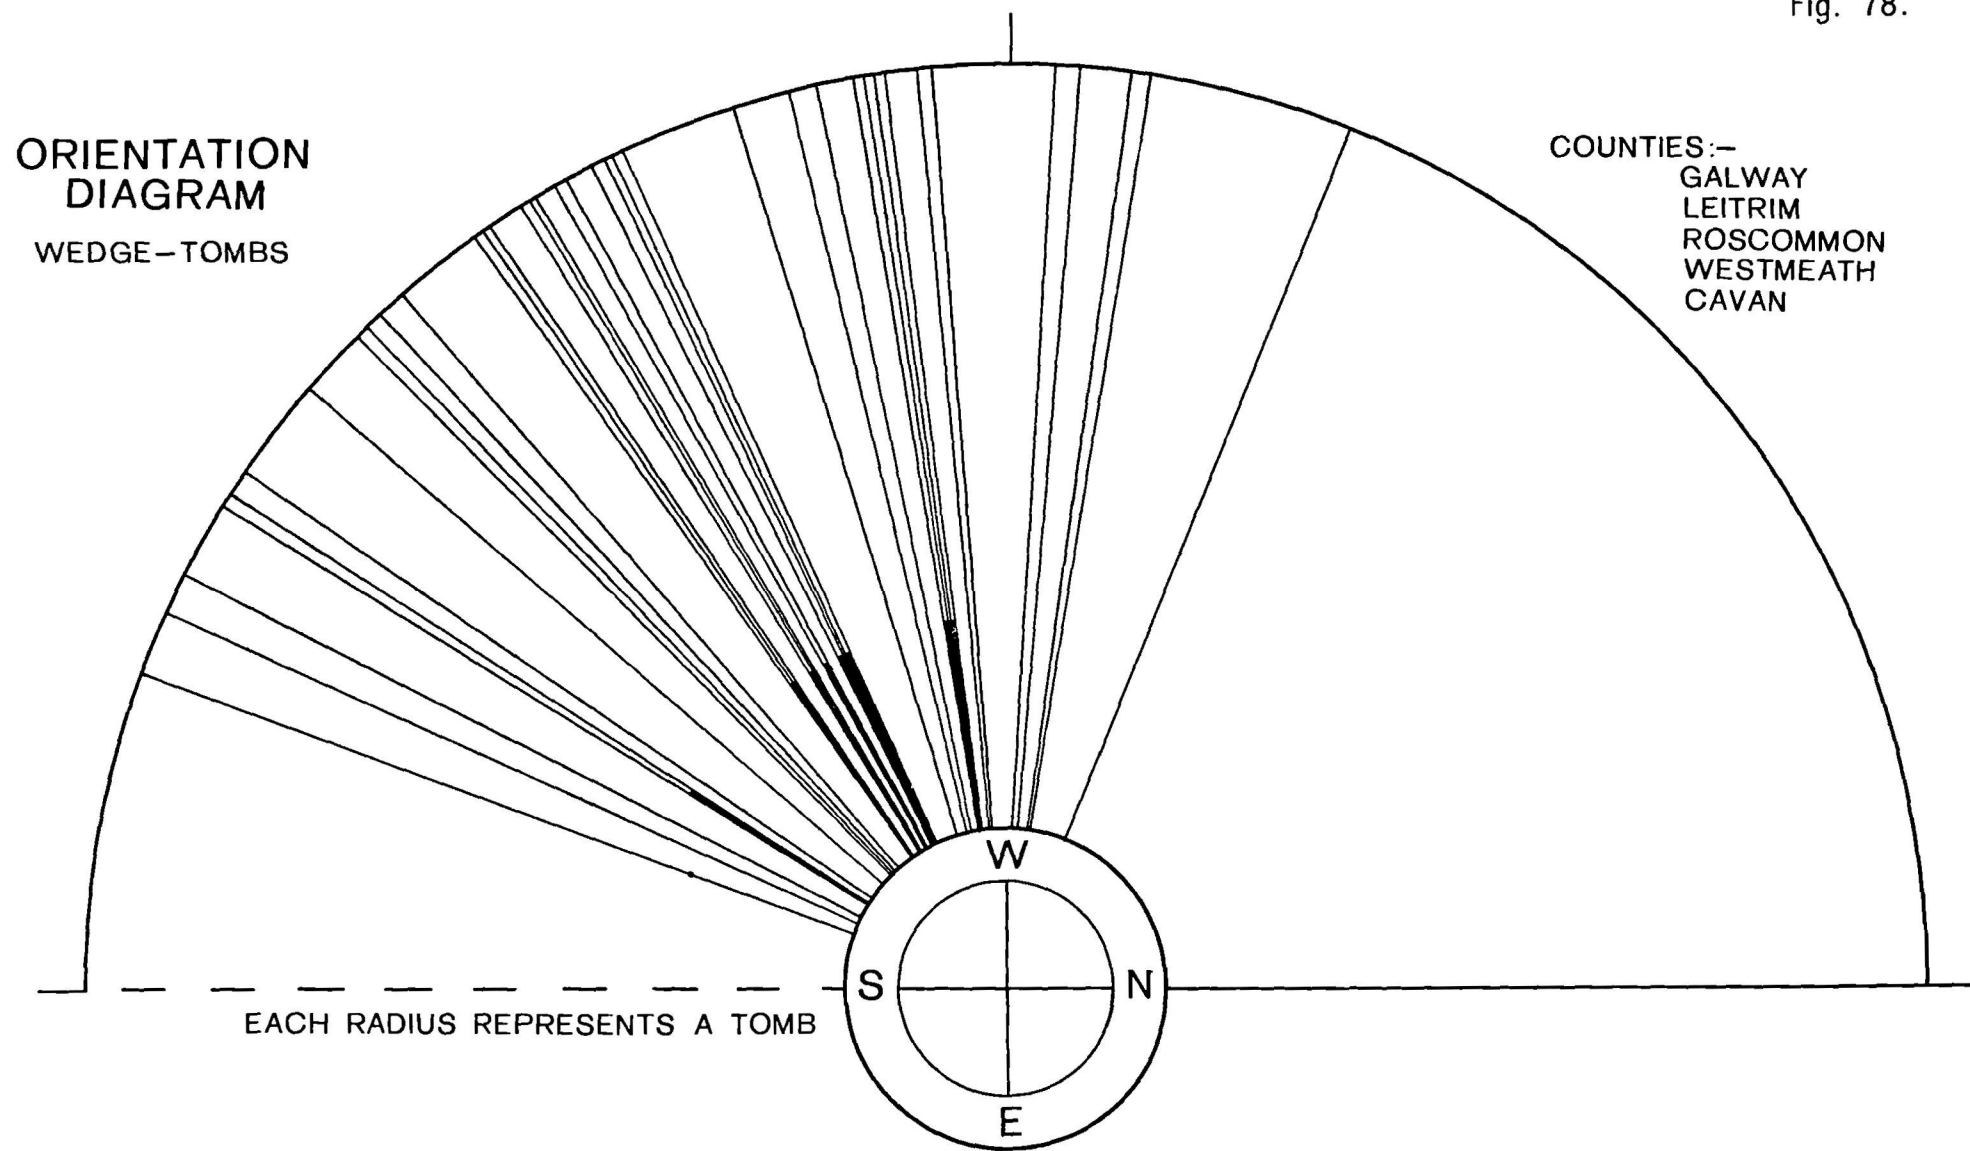

## DUAL COURT-TOMBS

COUNTIES:-  
GALWAY  
LEITRIM  
CAVAN

EACH DIAMETER REPRESENTS A TOMB

# ORIENTATION DIAGRAM

PORTAL-TOMBS

COUNTIES:-  
GALWAY  
LEITRIM  
ROSCOMMON  
LONGFORD  
CAVAN

EACH RADIUS REPRESENTS A TOMB

Fig. 78.

**INDEX MAP Co GALWAY**  
**SHOWING O. S. 6" SHEETS, NUMERATION OF TOMBS**  
**AND CLASSIFICATION**