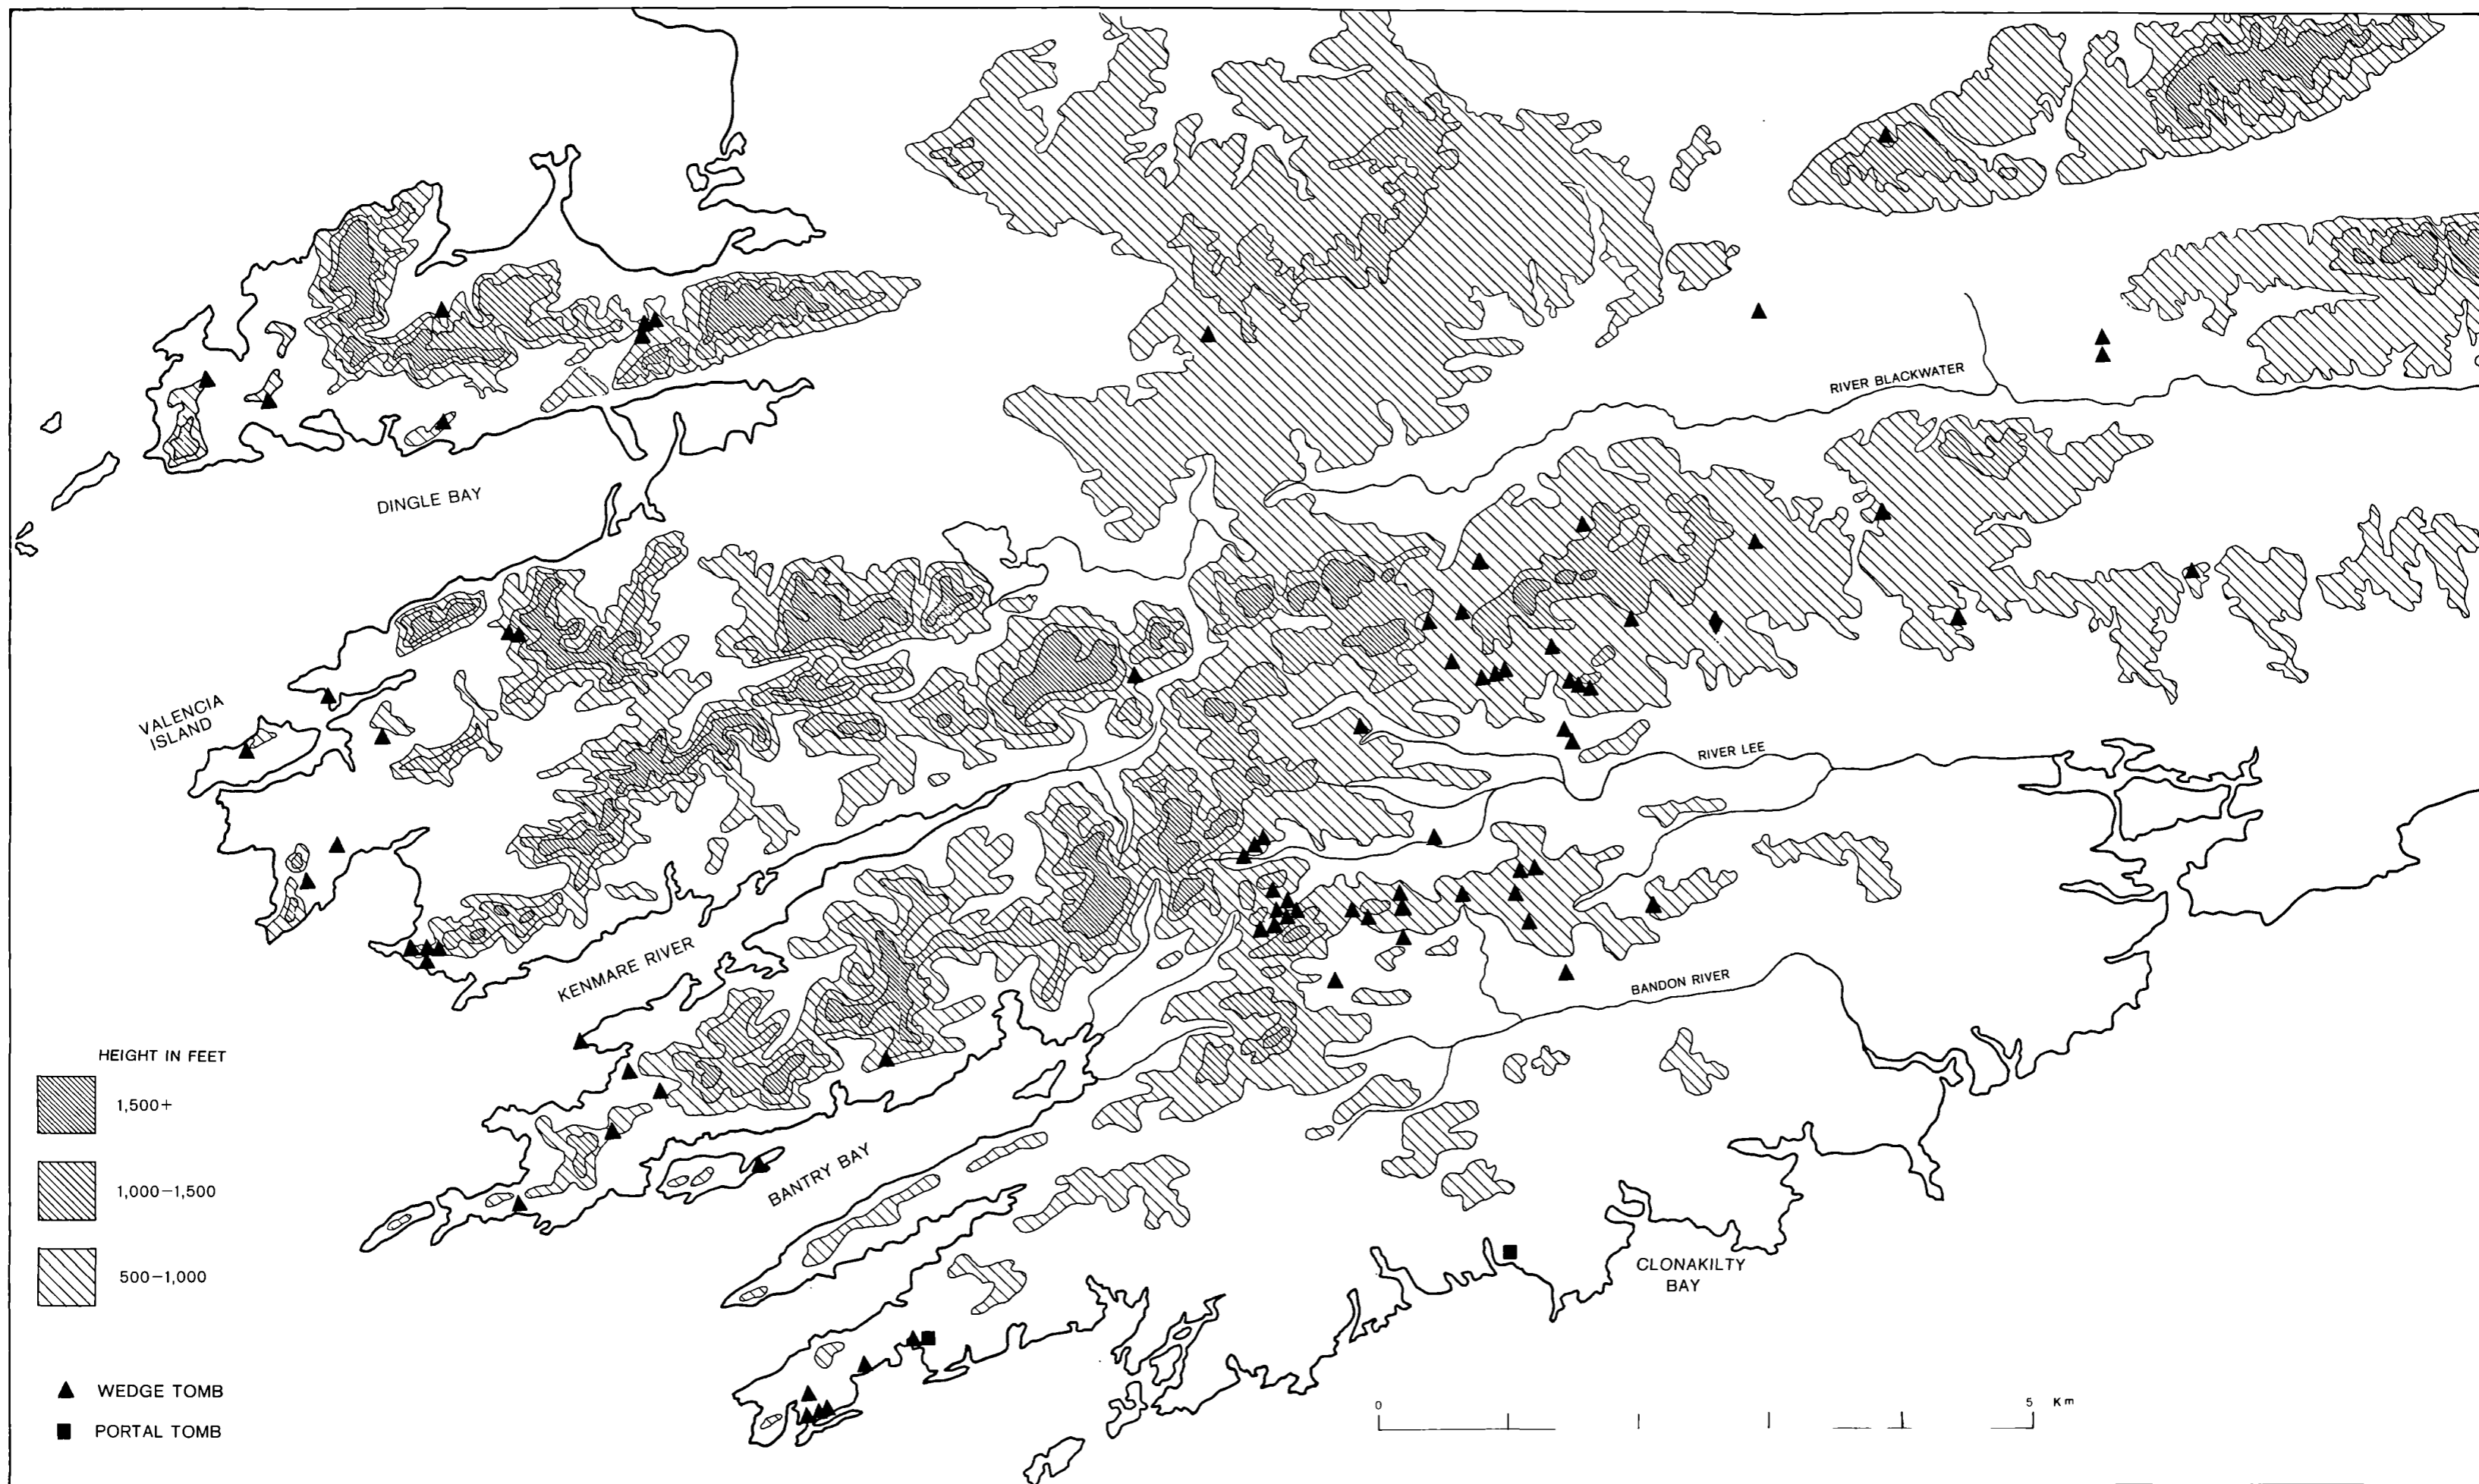

Fig. 40 PHYSICAL FEATURES CORK AND KERRY