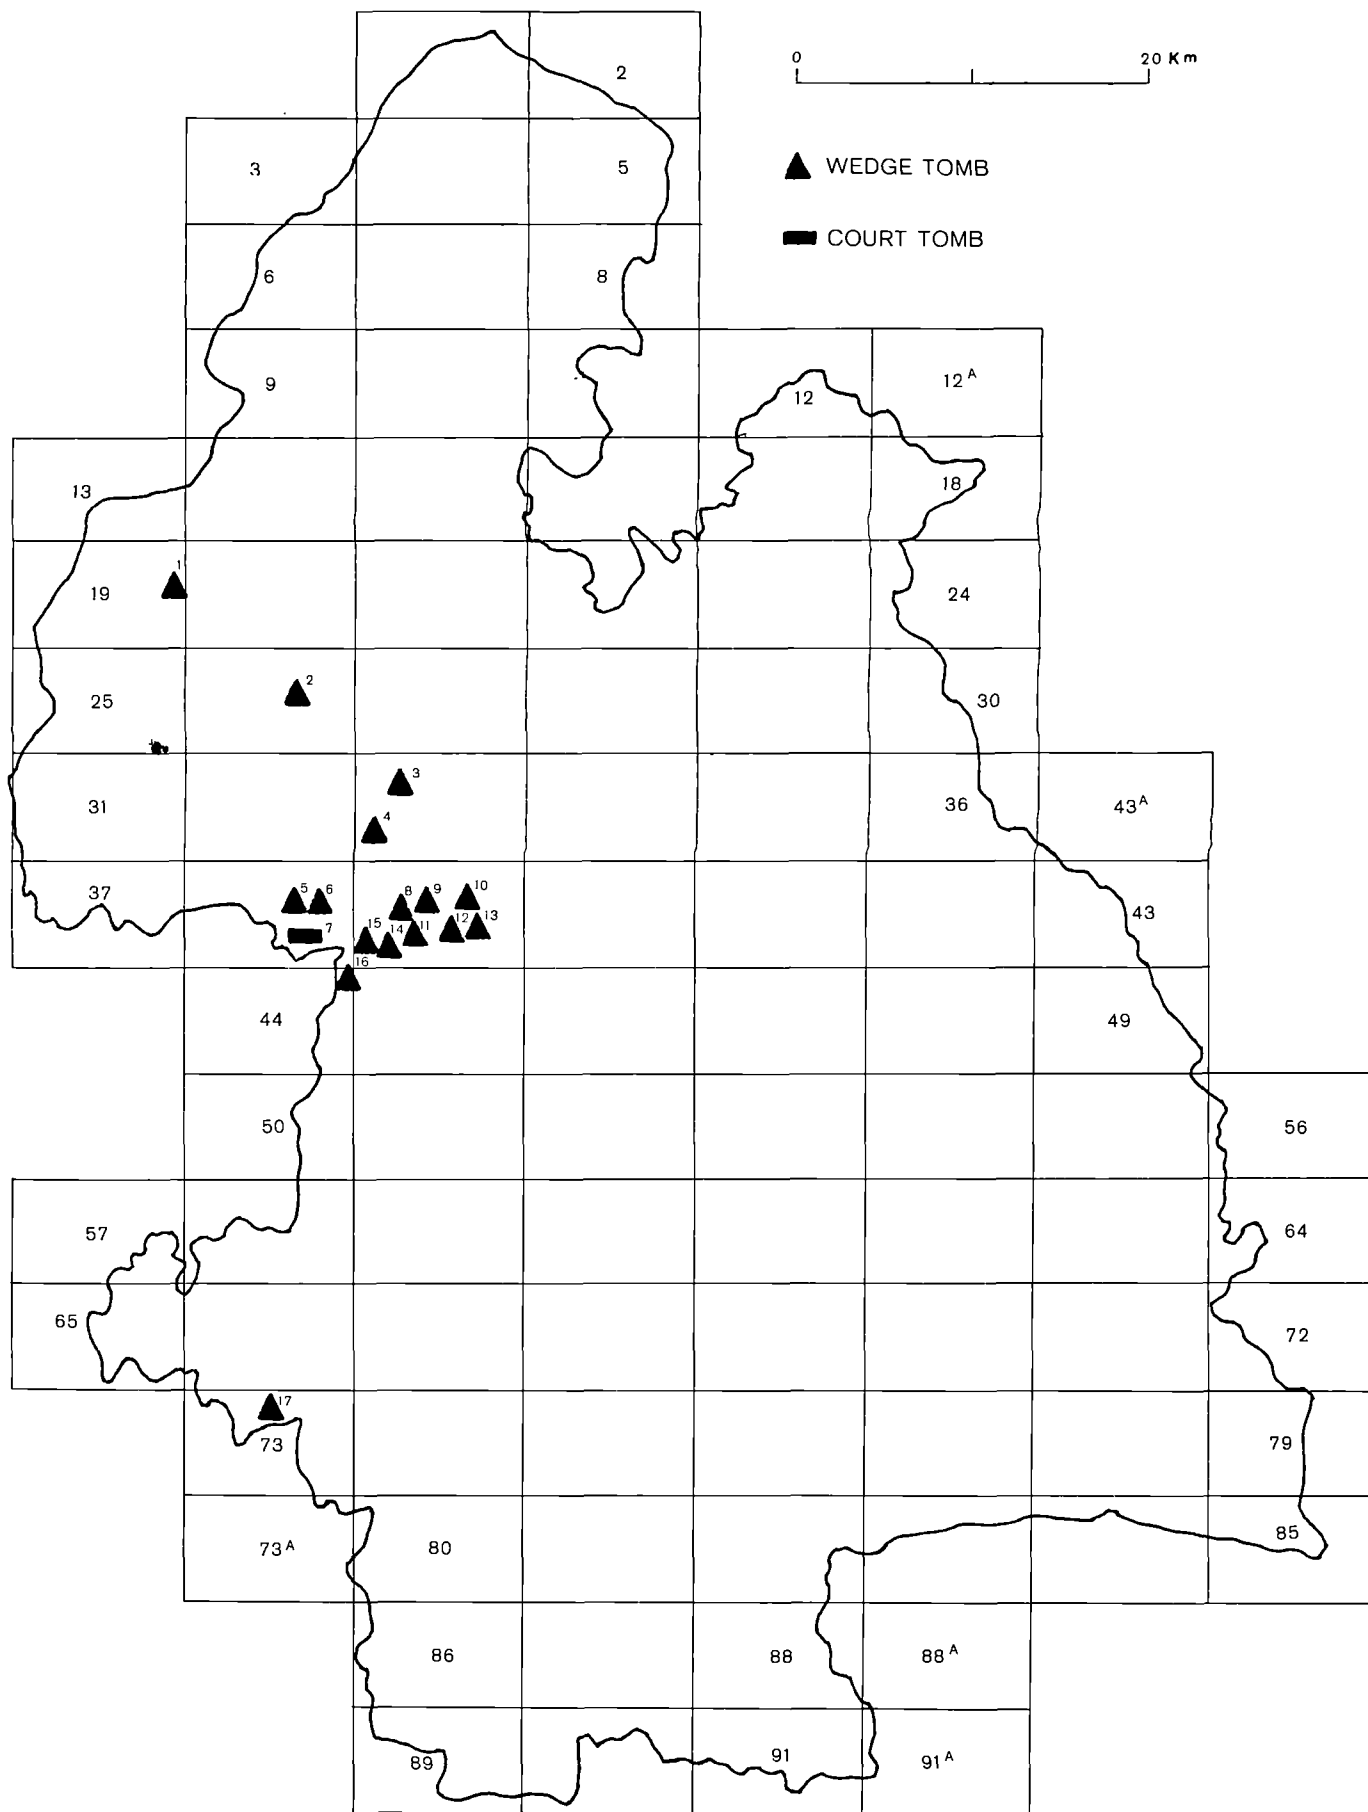

Co. 30., Co. 31. KNOCKKANE

Co. 35. CARRIGNAMUCK

Fig. 11 Wedge Tombs Co. Cork

Co. 35. CORNERY

Co. 53. KILLOUGH EAST

Co. 39. CLOGHER

Fig 12 Wedge Tombs Co. Cork

Co. 38. LACKABAUN

Fig 31 Wedge Tombs Co Tipperary

Ti. 11. LOUGHBRACK

Ti. 17. CORDERRY

Fig. 32 Wedge Tombs Co. Tipperary

Fig 33 Wedge Tombs Co Tipperary

Ti. 5. REARDNOGY MORE

Ti. 9. KNOCKMAROE

Fig. 34 Wedge Tombs Co. Tipperary

Fig. 39 INDEX MAP. Co. TIPPERARY

SHOWING O.S. 6" SHEETS, NUMERATION AND CLASSIFICATION OF TOMBS

Fig. 40 PHYSICAL FEATURES CORK AND KERRY

Fig. 41 GEOLOGICAL MAP, SOUTH MUNSTER

Fig. 42 MEGALITHIC TOMBS IN NORTH Co. TIPPERARY.

WEDGE TOMBS CORK AND KERRY AND COPPER DEPOSITS

WEDGE TOMBS

BRONZE AGE CISTS
AFTER WADDELL 1970

Fig. 43 DISTRIBUTION MAPS

Fig. 44 DISTRIBUTION MAP. WEDGE TOMBS

Fig.45 DISTRIBUTION MAP. WEDGE TOMBS WITH SEPTAL-STONES AND PORTICOS