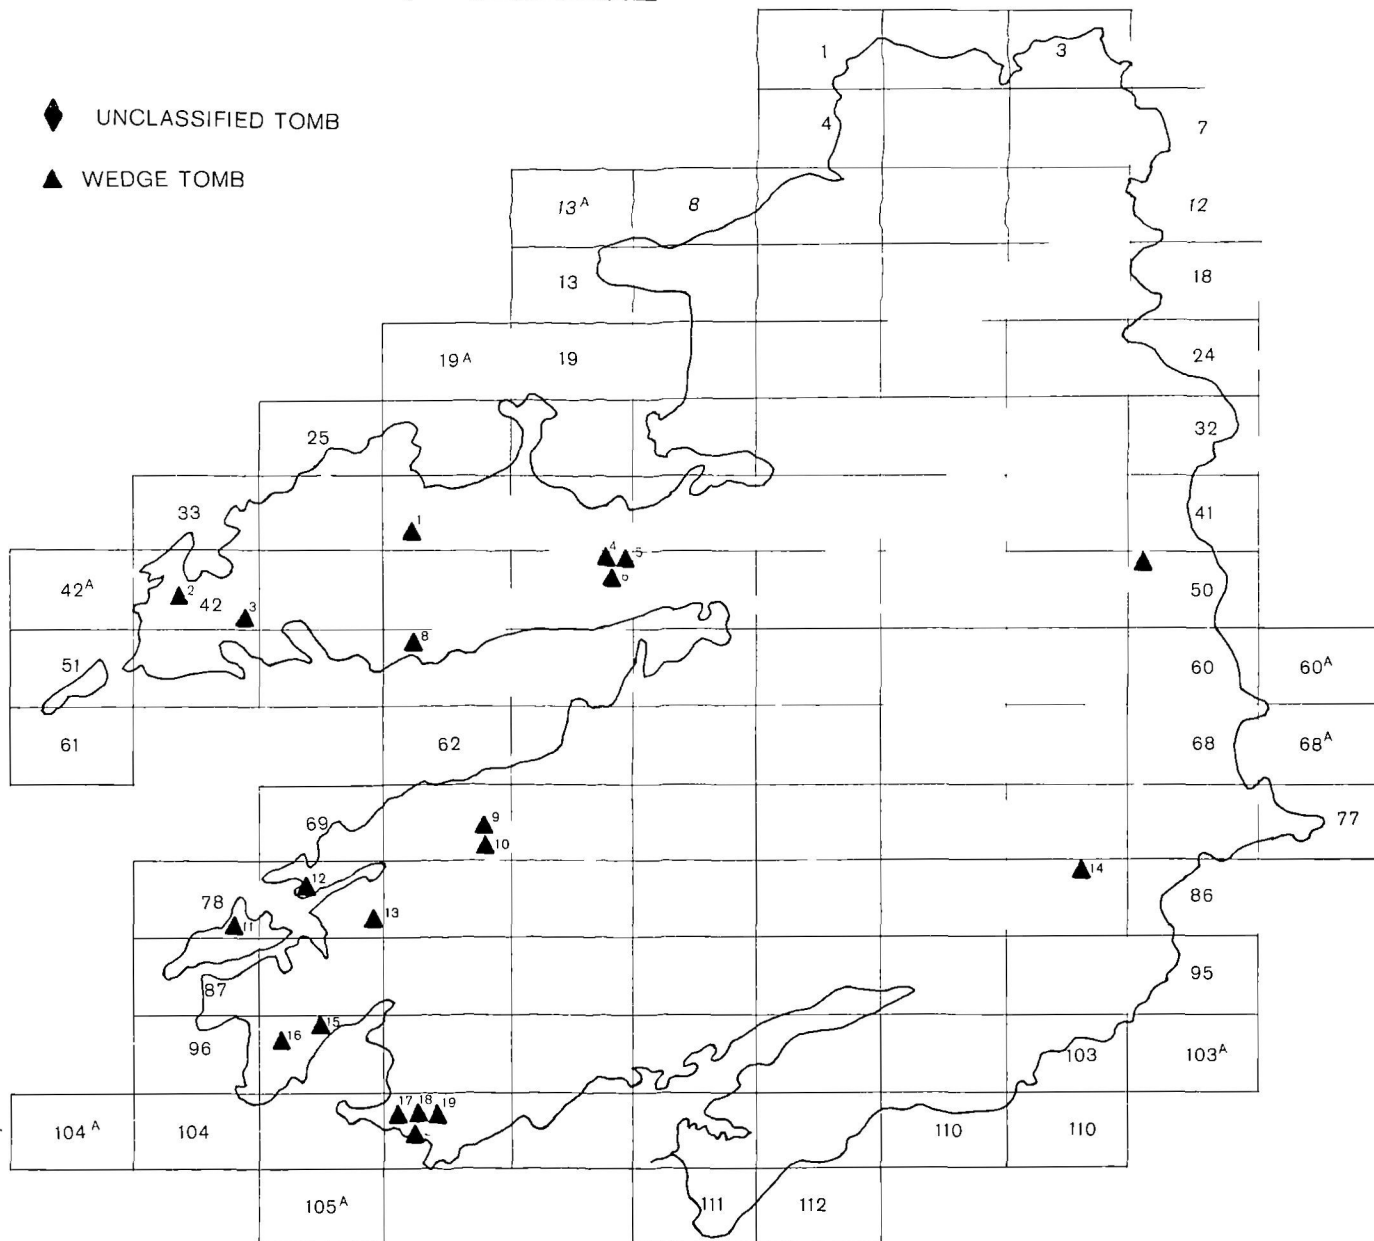

Fig 31 Wedge Tombs Co Tipperary

Ti. 11. LOUGHBRACK

Ti. 17. CORDERRY

Fig. 32 Wedge Tombs Co. Tipperary

Fig 33 Wedge Tombs Co Tipperary

Ti. 5. REARDNOGY MORE

Ti. 9. KNOCKMAROE

Fig. 34 Wedge Tombs Co. Tipperary

Fig.35 PUBLISHED VOLUMES OF SURVEY

Fig. 37 INDEX MAP, Co. CORK
 SHOWING O.S. 6" SHEETS, NUMERATION AND CLASSIFICATION OF TOMBS

- ◆ UNCLASSIFIED TOMB
- ▲ WEDGE TOMB

Fig. 38 INDEX MAPS, Co's LIMERICK AND KERRY
 SHOWING O.S. 6" SHEETS, NUMERATION AND CLASSIFICATION OF TOMBS

Fig. 39 INDEX MAP. Co. TIPPERARY

SHOWING O.S. 6" SHEETS, NUMERATION AND CLASSIFICATION OF TOMBS

Fig. 40 PHYSICAL FEATURES CORK AND KERRY

Fig. 41 GEOLOGICAL MAP, SOUTH MUNSTER

Fig. 42 MEGALITHIC TOMBS IN NORTH Co. TIPPERARY.

WEDGE TOMBS CORK AND KERRY AND COPPER DEPOSITS

WEDGE TOMBS

BRONZE AGE CISTS
AFTER WADDELL 1970

Fig. 43 DISTRIBUTION MAPS

Fig. 44 DISTRIBUTION MAP. WEDGE TOMBS

Fig.45 DISTRIBUTION MAP. WEDGE TOMBS WITH SEPTAL-STONES AND PORTICOS