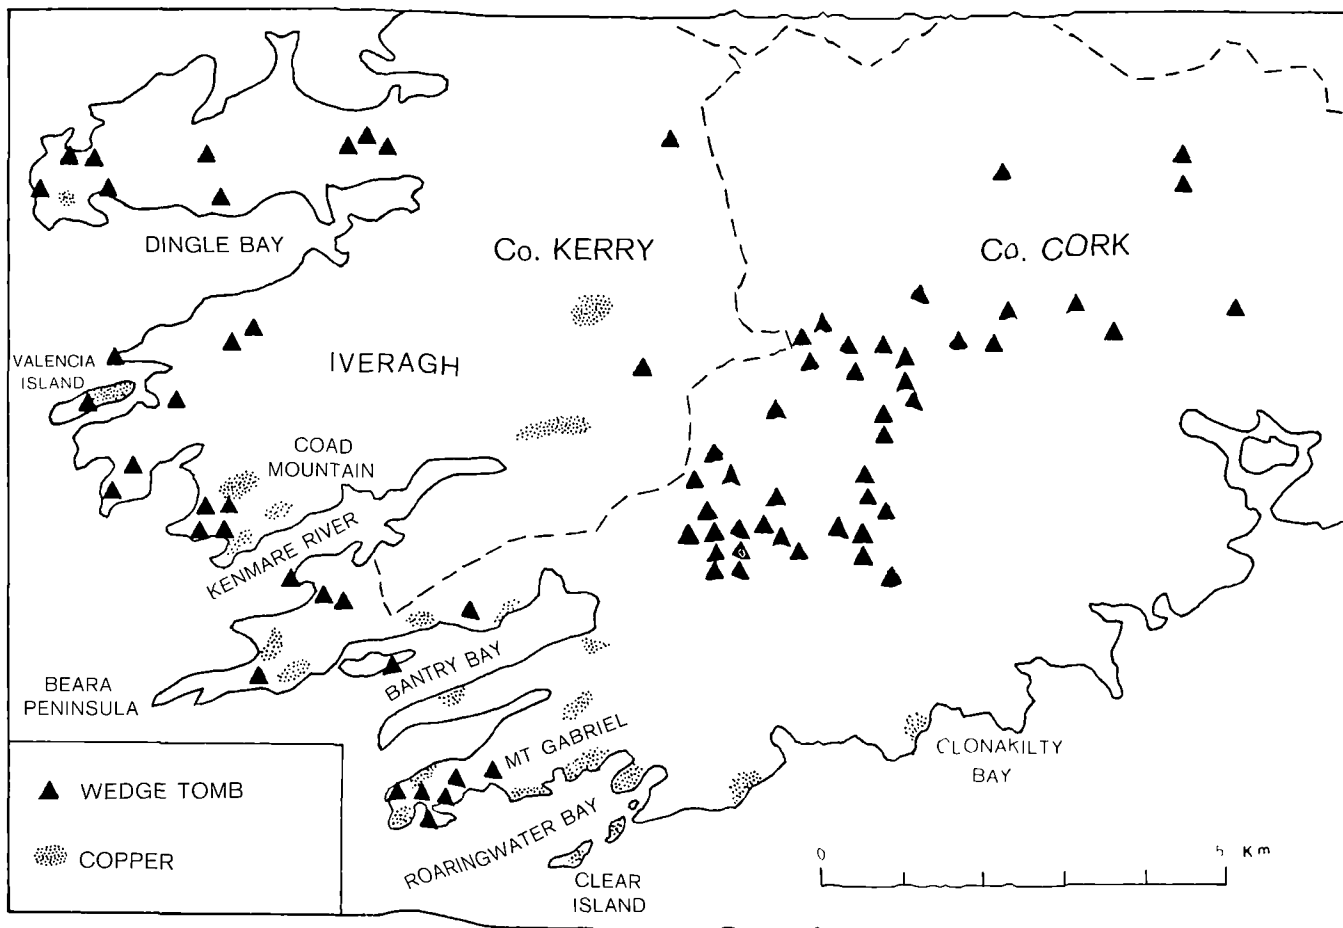

Fig. 39 INDEX MAP. Co. TIPPERARY

SHOWING O.S. 6" SHEETS, NUMERATION AND CLASSIFICATION OF TOMBS

Fig. 40 PHYSICAL FEATURES CORK AND KERRY

Fig. 41 GEOLOGICAL MAP, SOUTH MUNSTER

Fig. 42 MEGALITHIC TOMBS IN NORTH Co. TIPPERARY.

WEDGE TOMBS CORK AND KERRY AND COPPER DEPOSITS

WEDGE TOMBS

BRONZE AGE CISTS
AFTER WADDELL 1970

Fig. 43 DISTRIBUTION MAPS

Fig. 44 DISTRIBUTION MAP. WEDGE TOMBS

Fig.45 DISTRIBUTION MAP. WEDGE TOMBS WITH SEPTAL-STONES AND PORTICOS