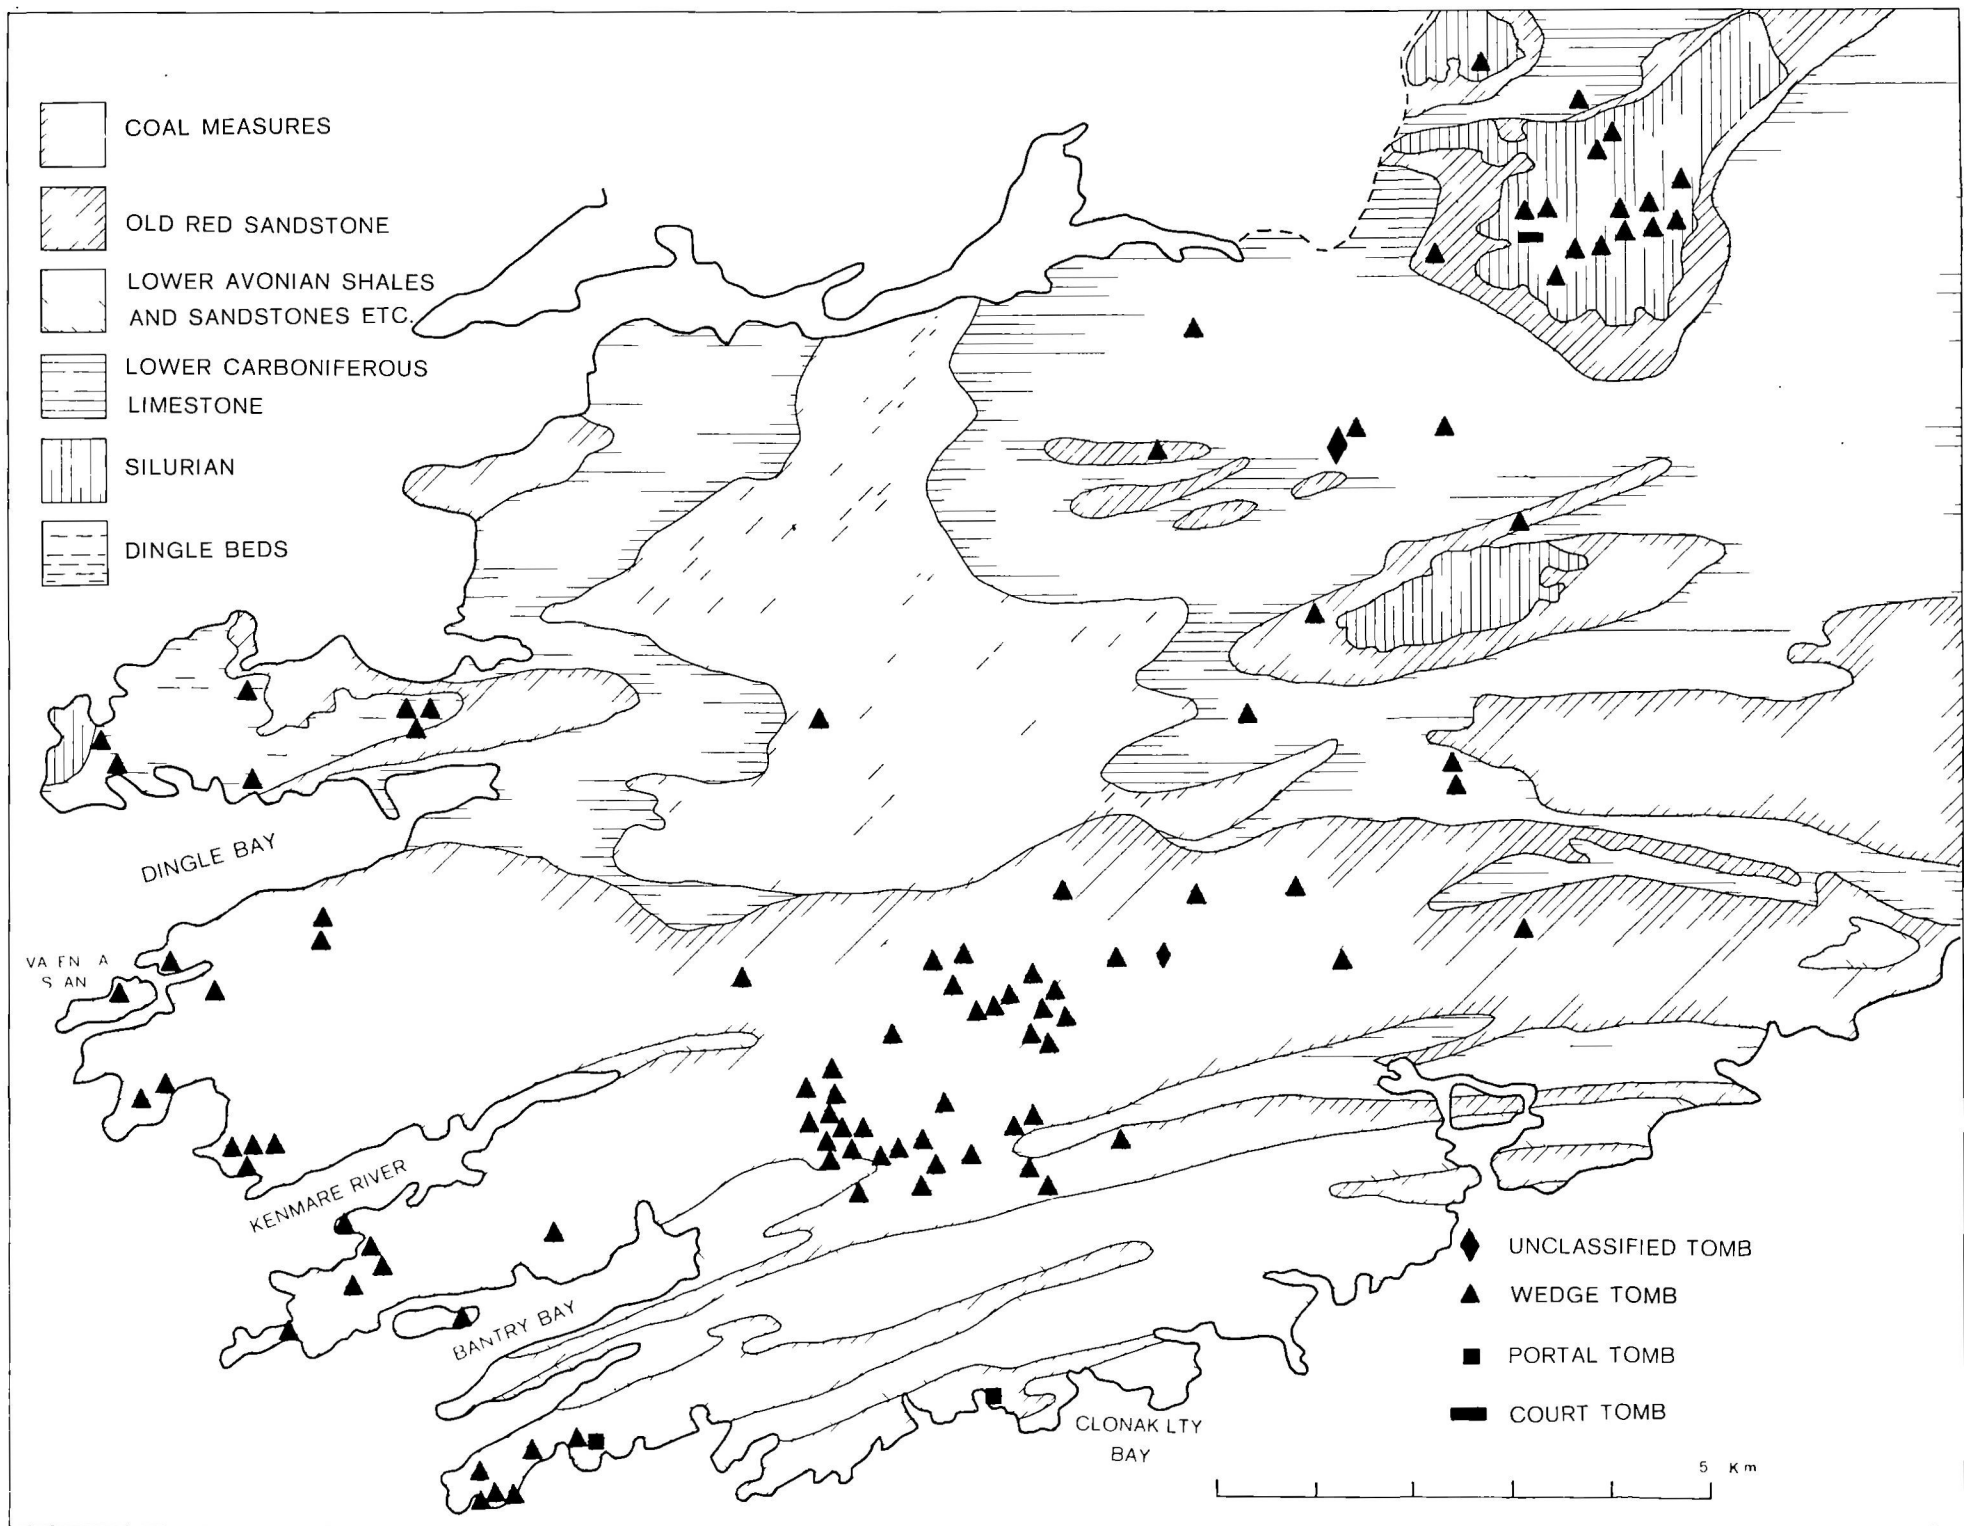

Fig. 39 INDEX MAP. Co. TIPPERARY

SHOWING O.S. 6" SHEETS, NUMERATION AND CLASSIFICATION OF TOMBS

Fig. 40 PHYSICAL FEATURES CORK AND KERRY

Fig. 41 GEOLOGICAL MAP, SOUTH MUNSTER

Fig. 42 MEGALITHIC TOMBS IN NORTH Co. TIPPERARY.

WEDGE TOMBS CORK AND KERRY AND COPPER DEPOSITS

WEDGE TOMBS

BRONZE AGE CISTS
AFTER WADDELL 1970

Fig. 43 DISTRIBUTION MAPS

Fig. 44 DISTRIBUTION MAP. WEDGE TOMBS

Fig.45 DISTRIBUTION MAP. WEDGE TOMBS WITH SEPTAL-STONES AND PORTICOS