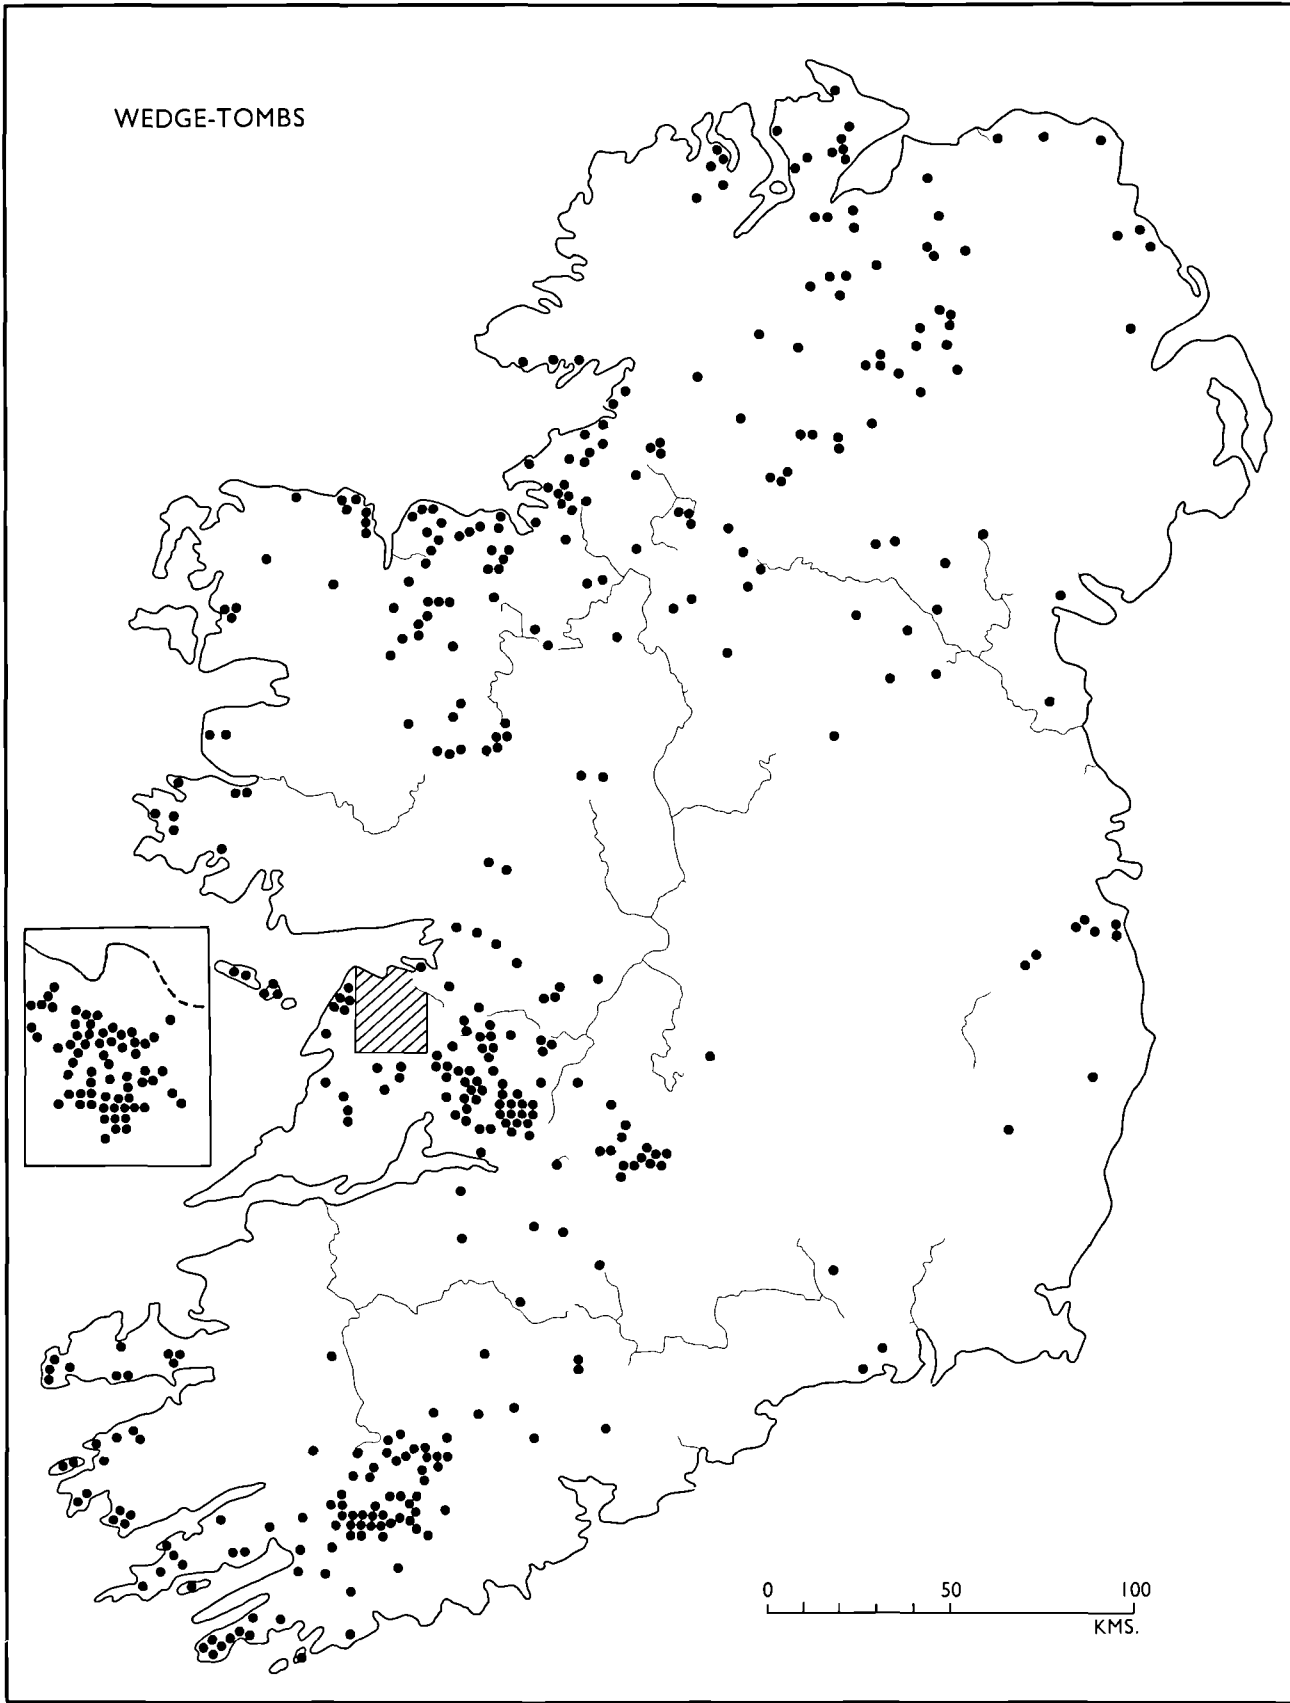

Fig. 88. Distribution map: wedge-tombs.