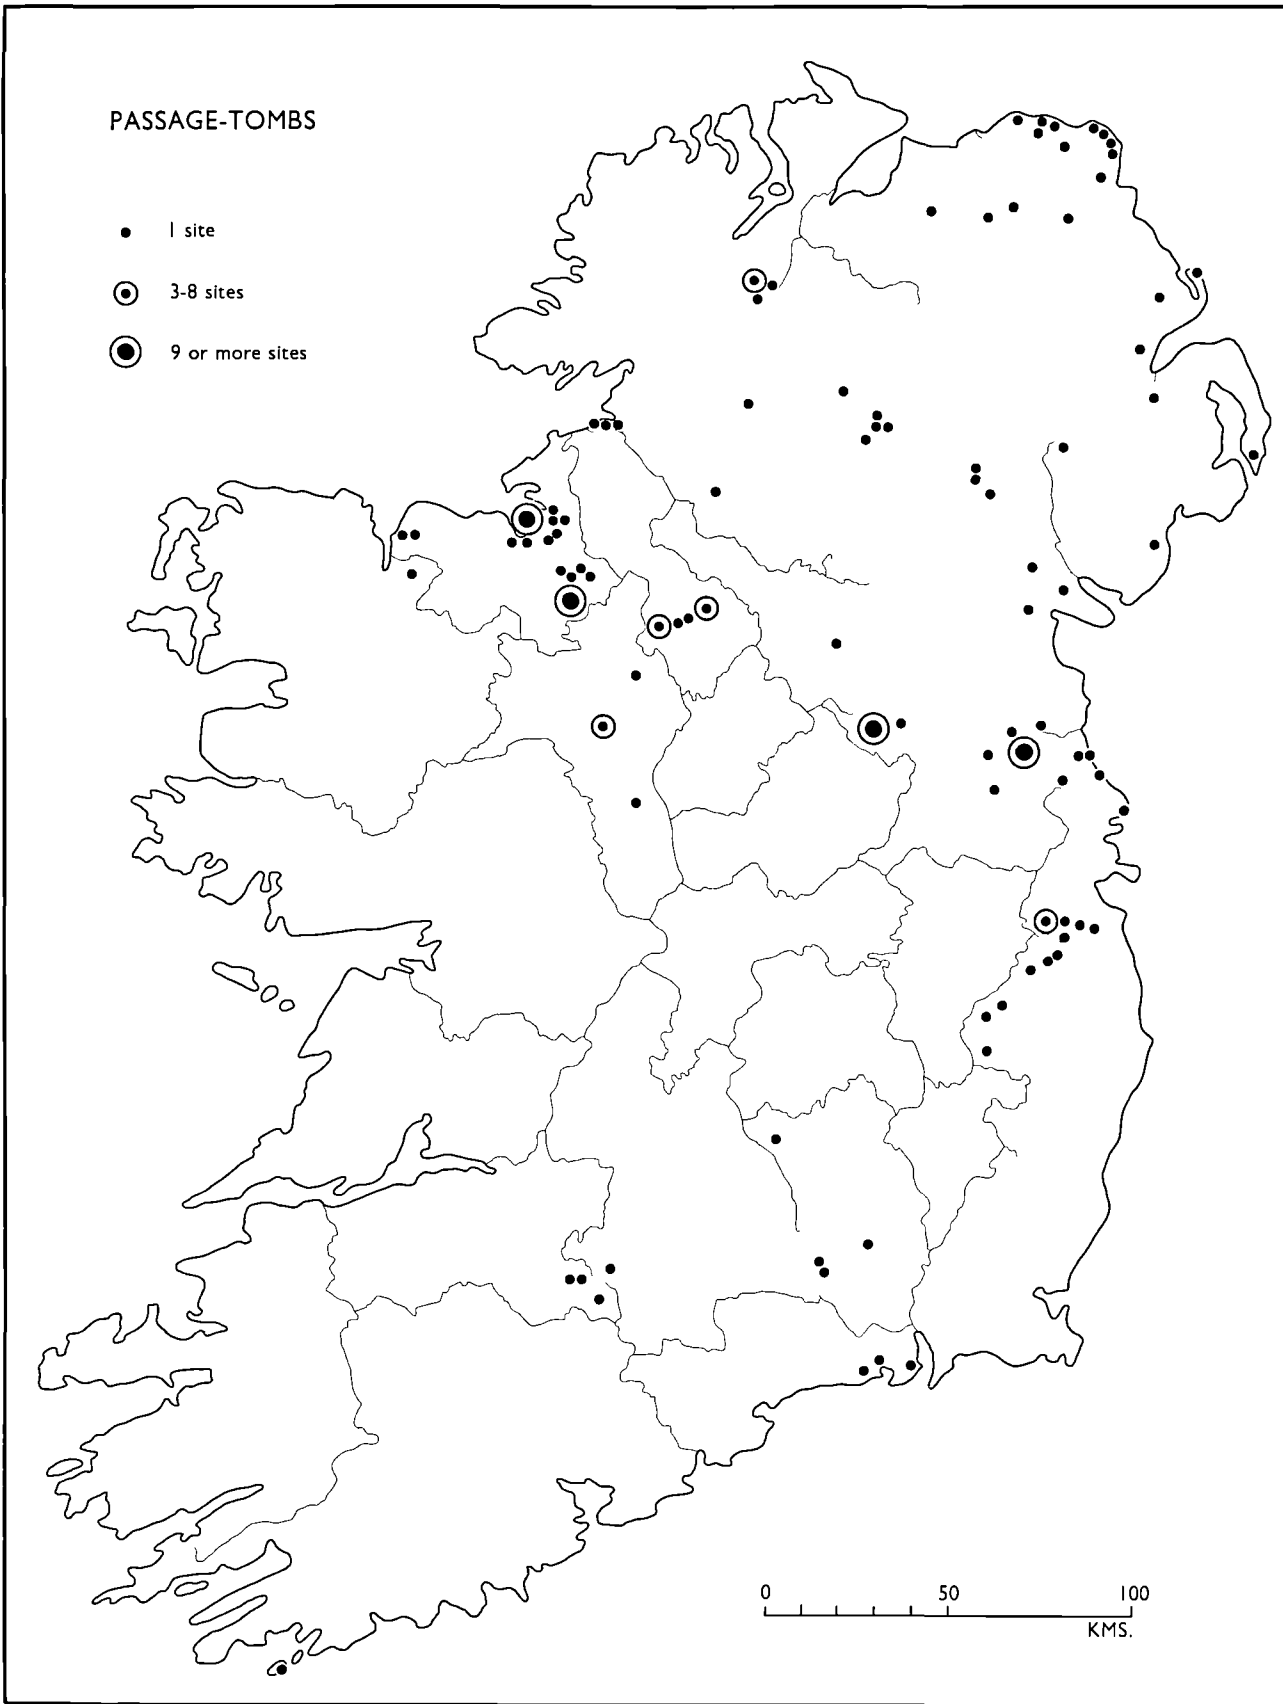

Fig. 87. Distribution map: passage-tombs.