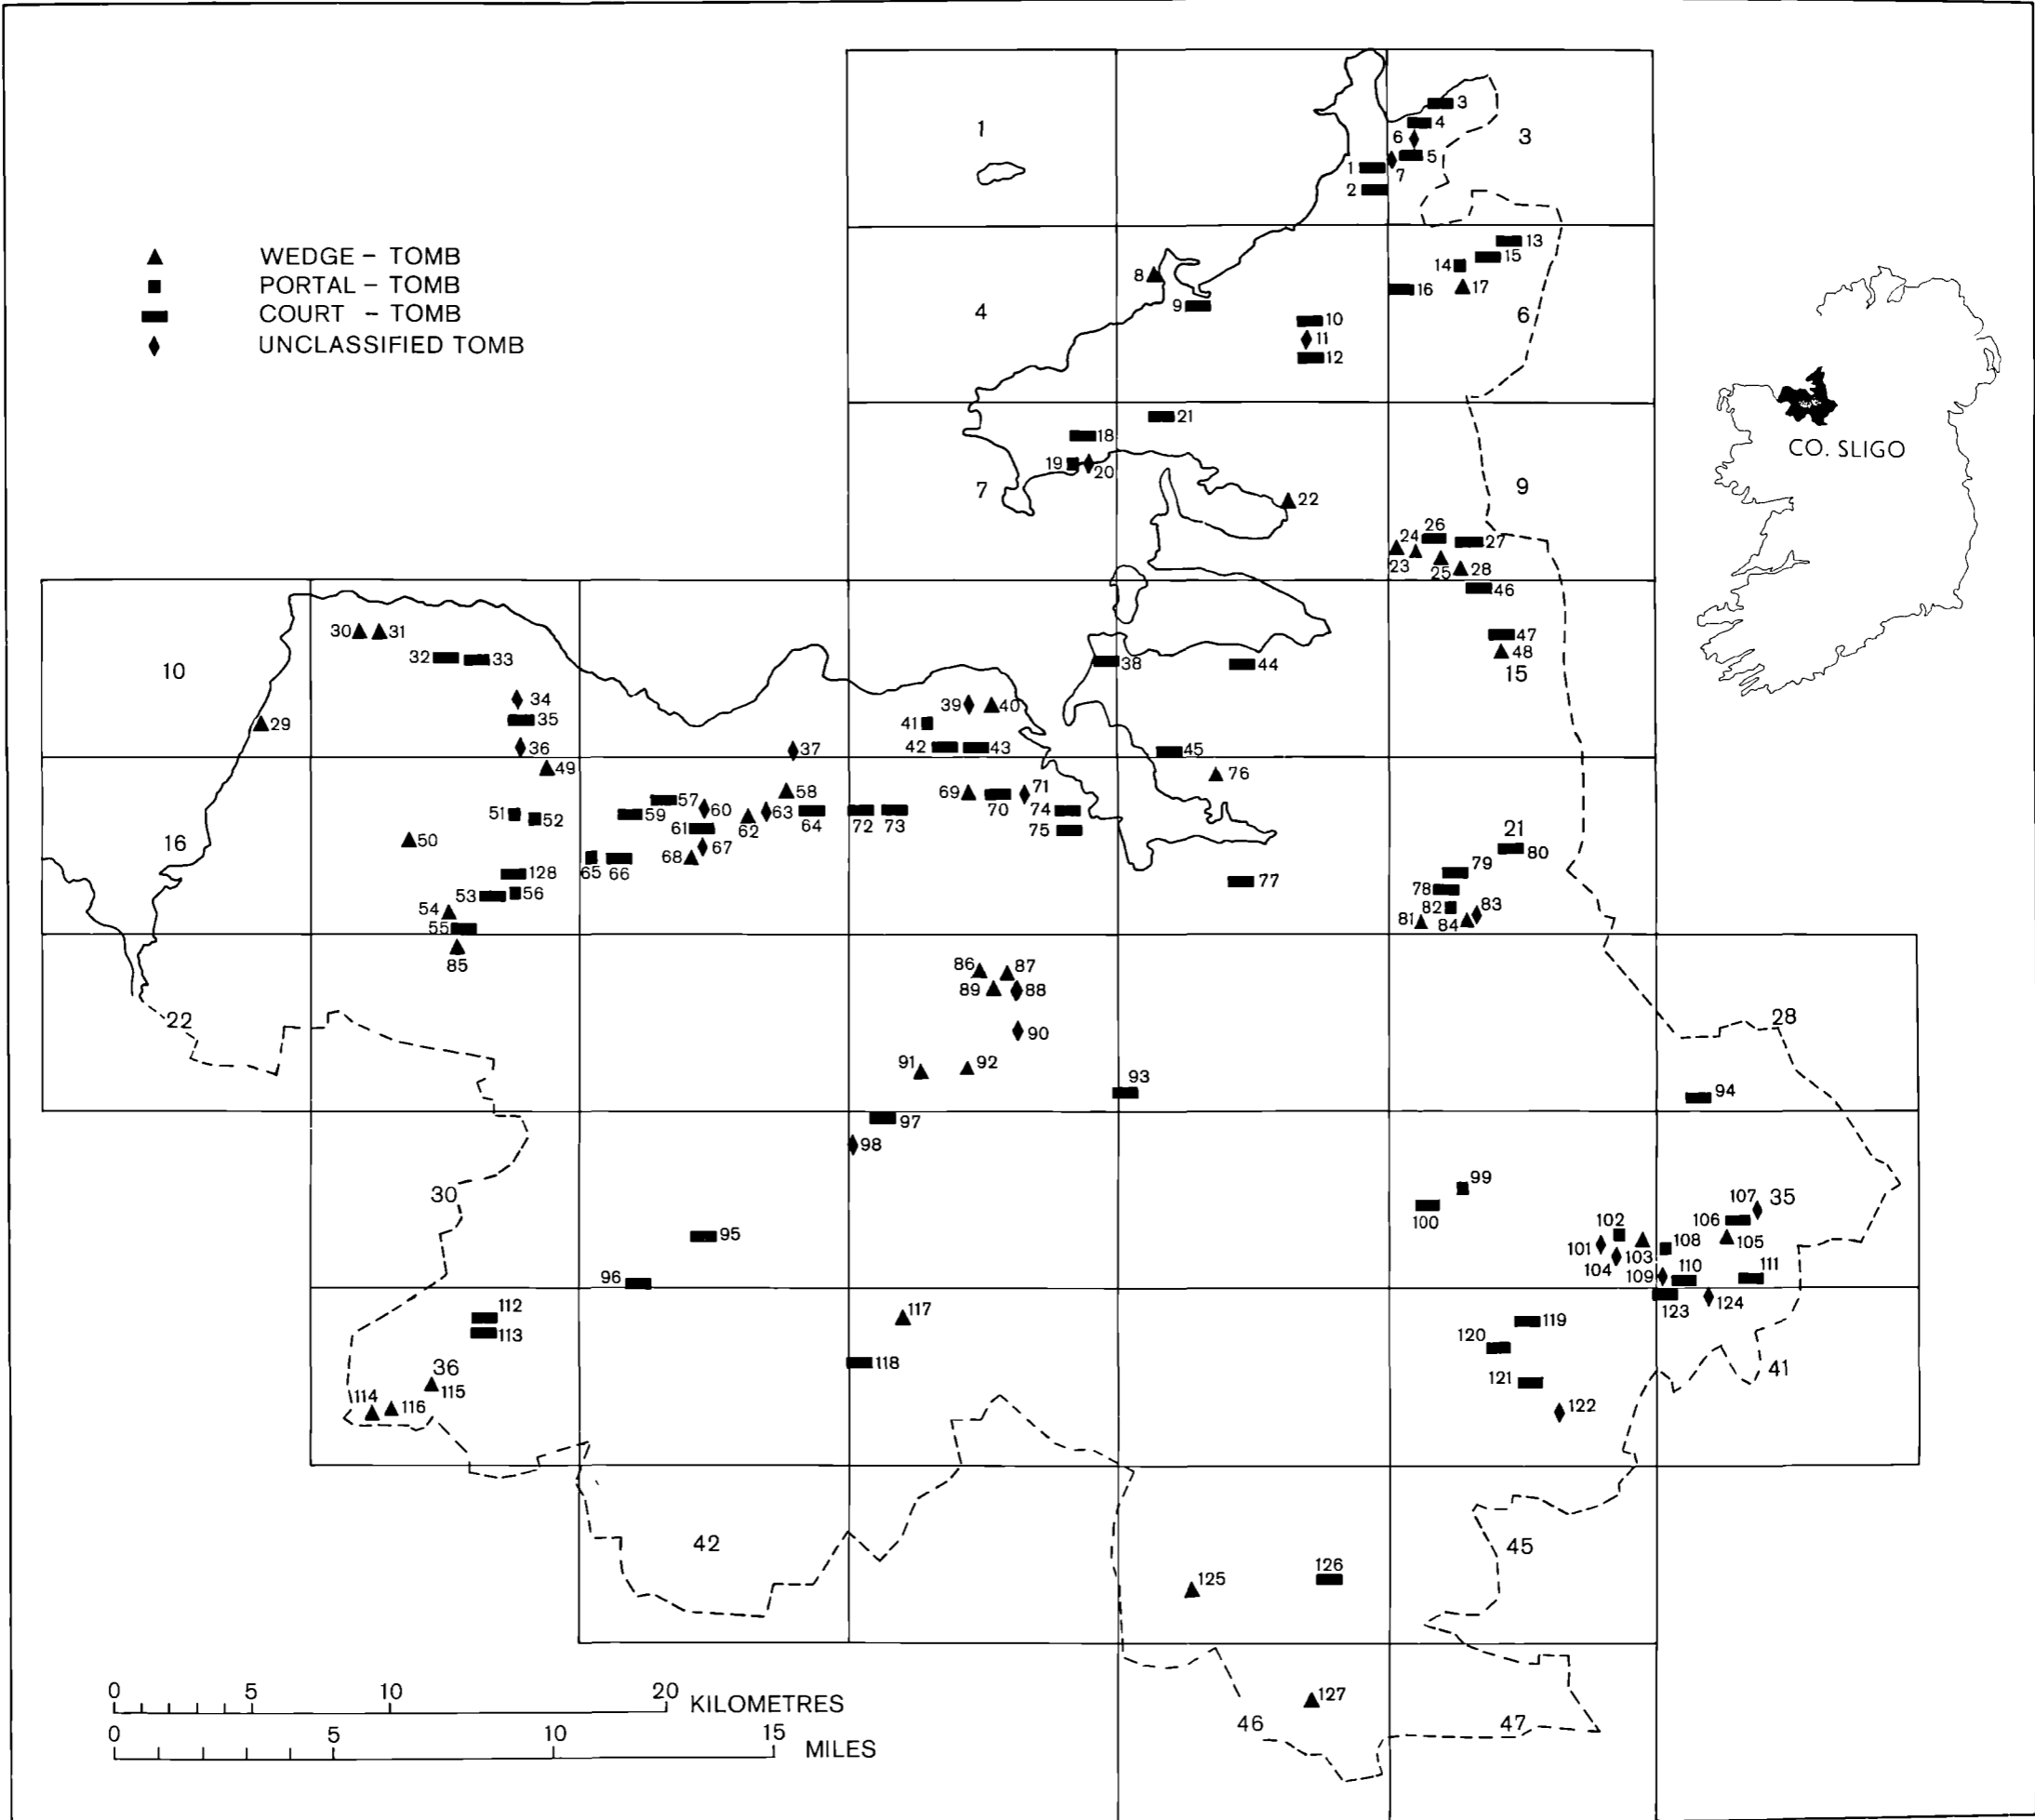

Fig. 81. Index map of Co. Sligo showing OS 6-inch sheets, numeration of tombs and classification.