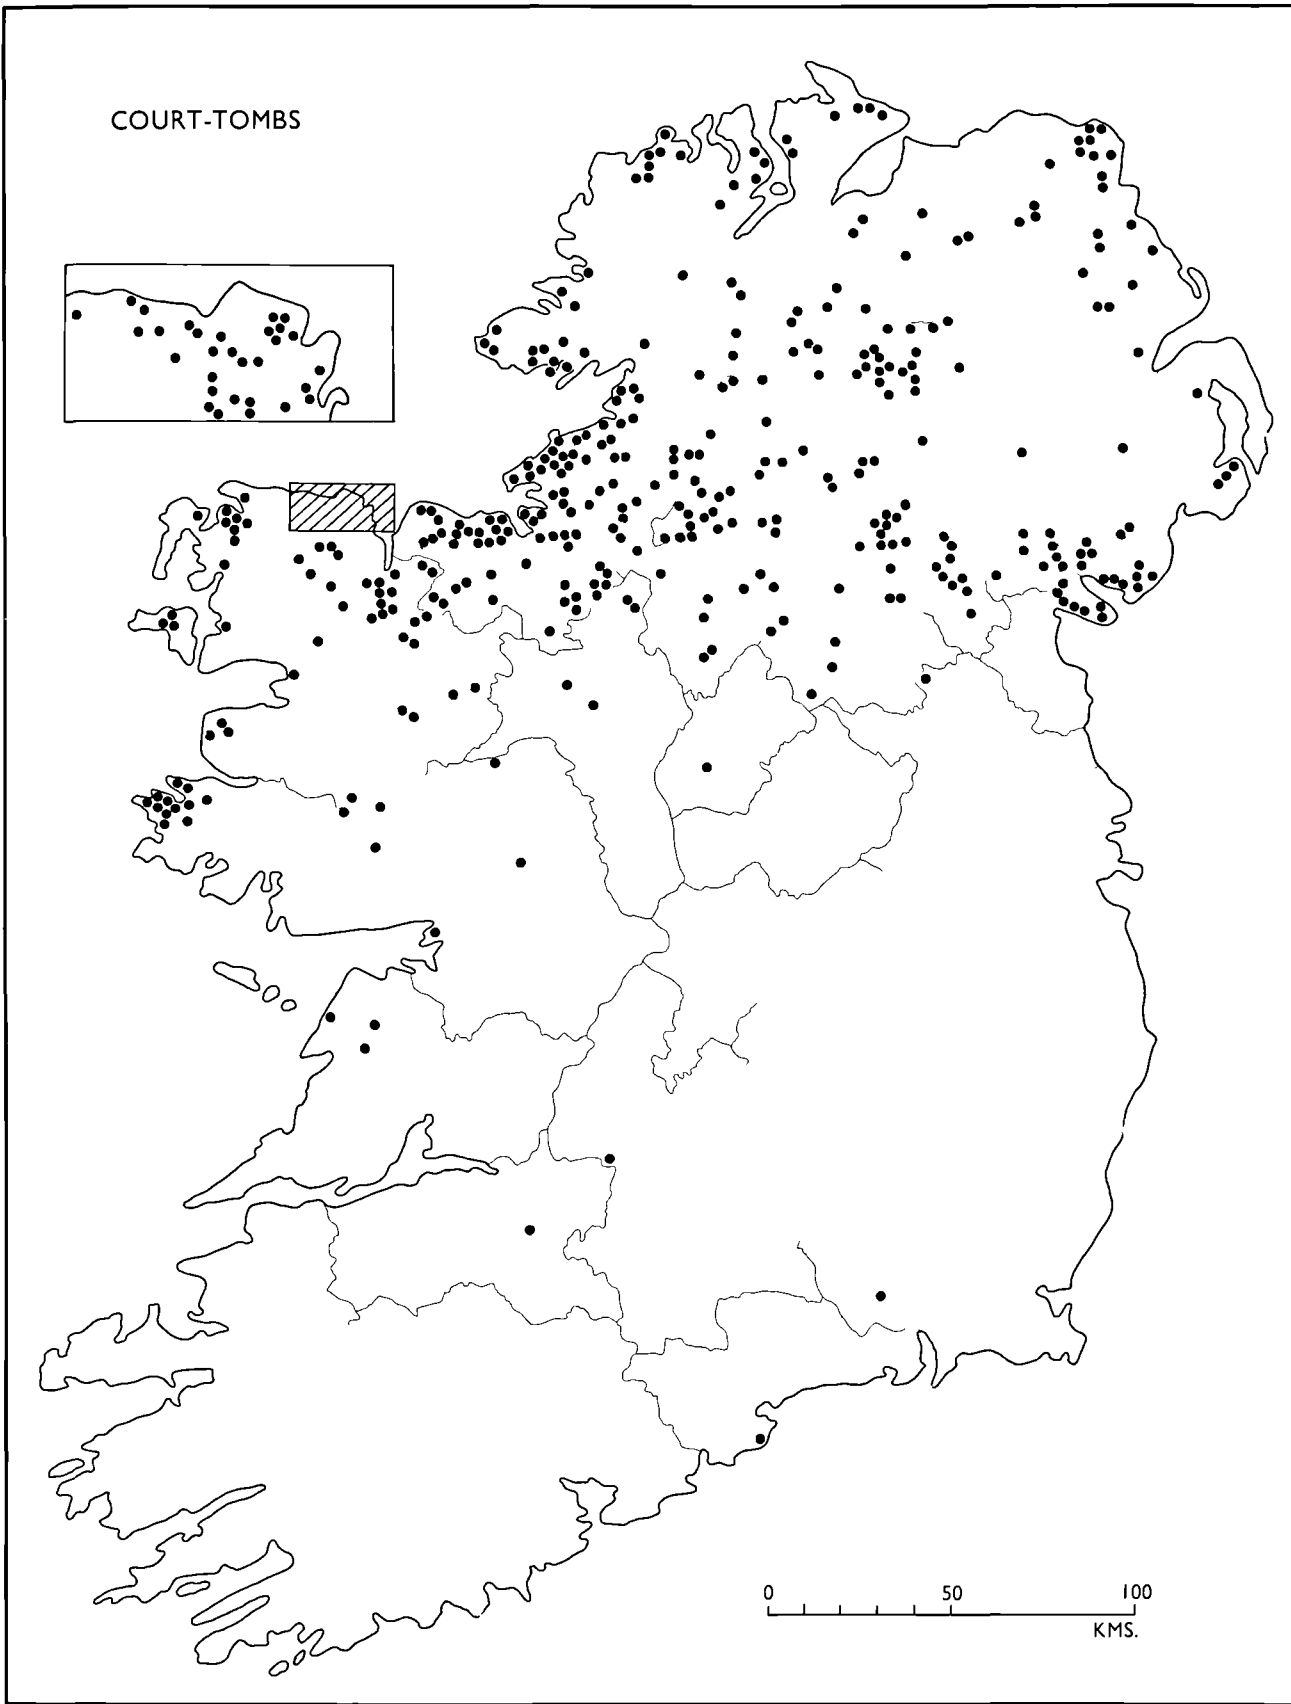

Fig. 85. Distribution map: court-tombs.