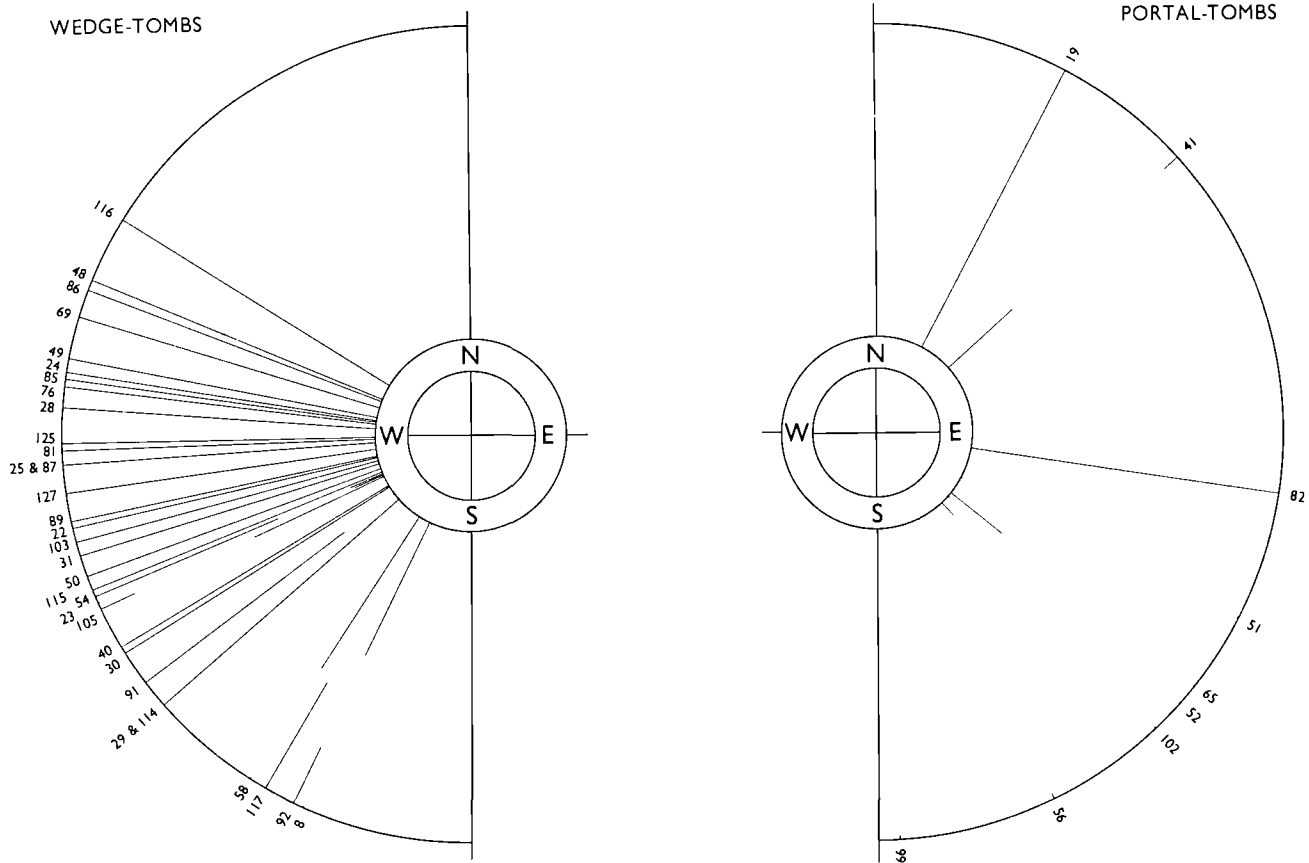

Fig. 77. Court-tombs, Co. Sligo.

SL.125. KILFREE

SL.127. TAWNYMUCKLAGH

Fig. 78. Wedge-tombs, Co. Sligo.

SI.128. TAWNATRUFFAUN

ACHONRY

KNOCKATOTAUN

Fig. 79. Court-tomb at Tawnatruffaun (Sl. 128). Megalithic structures at Knockatotaun (Appendix No. 22) and Achonry (Appendix No. 23), Co. Sligo.

Fig. 80. Orientation diagrams for court-tombs, portal-tombs, and wedge-tombs.

Fig. 81. Index map of Co. Sligo showing OS 6-inch sheets, numeration of tombs and classification.

Fig. 82. Map of Co. Sligo showing distribution of tombs and physical features.