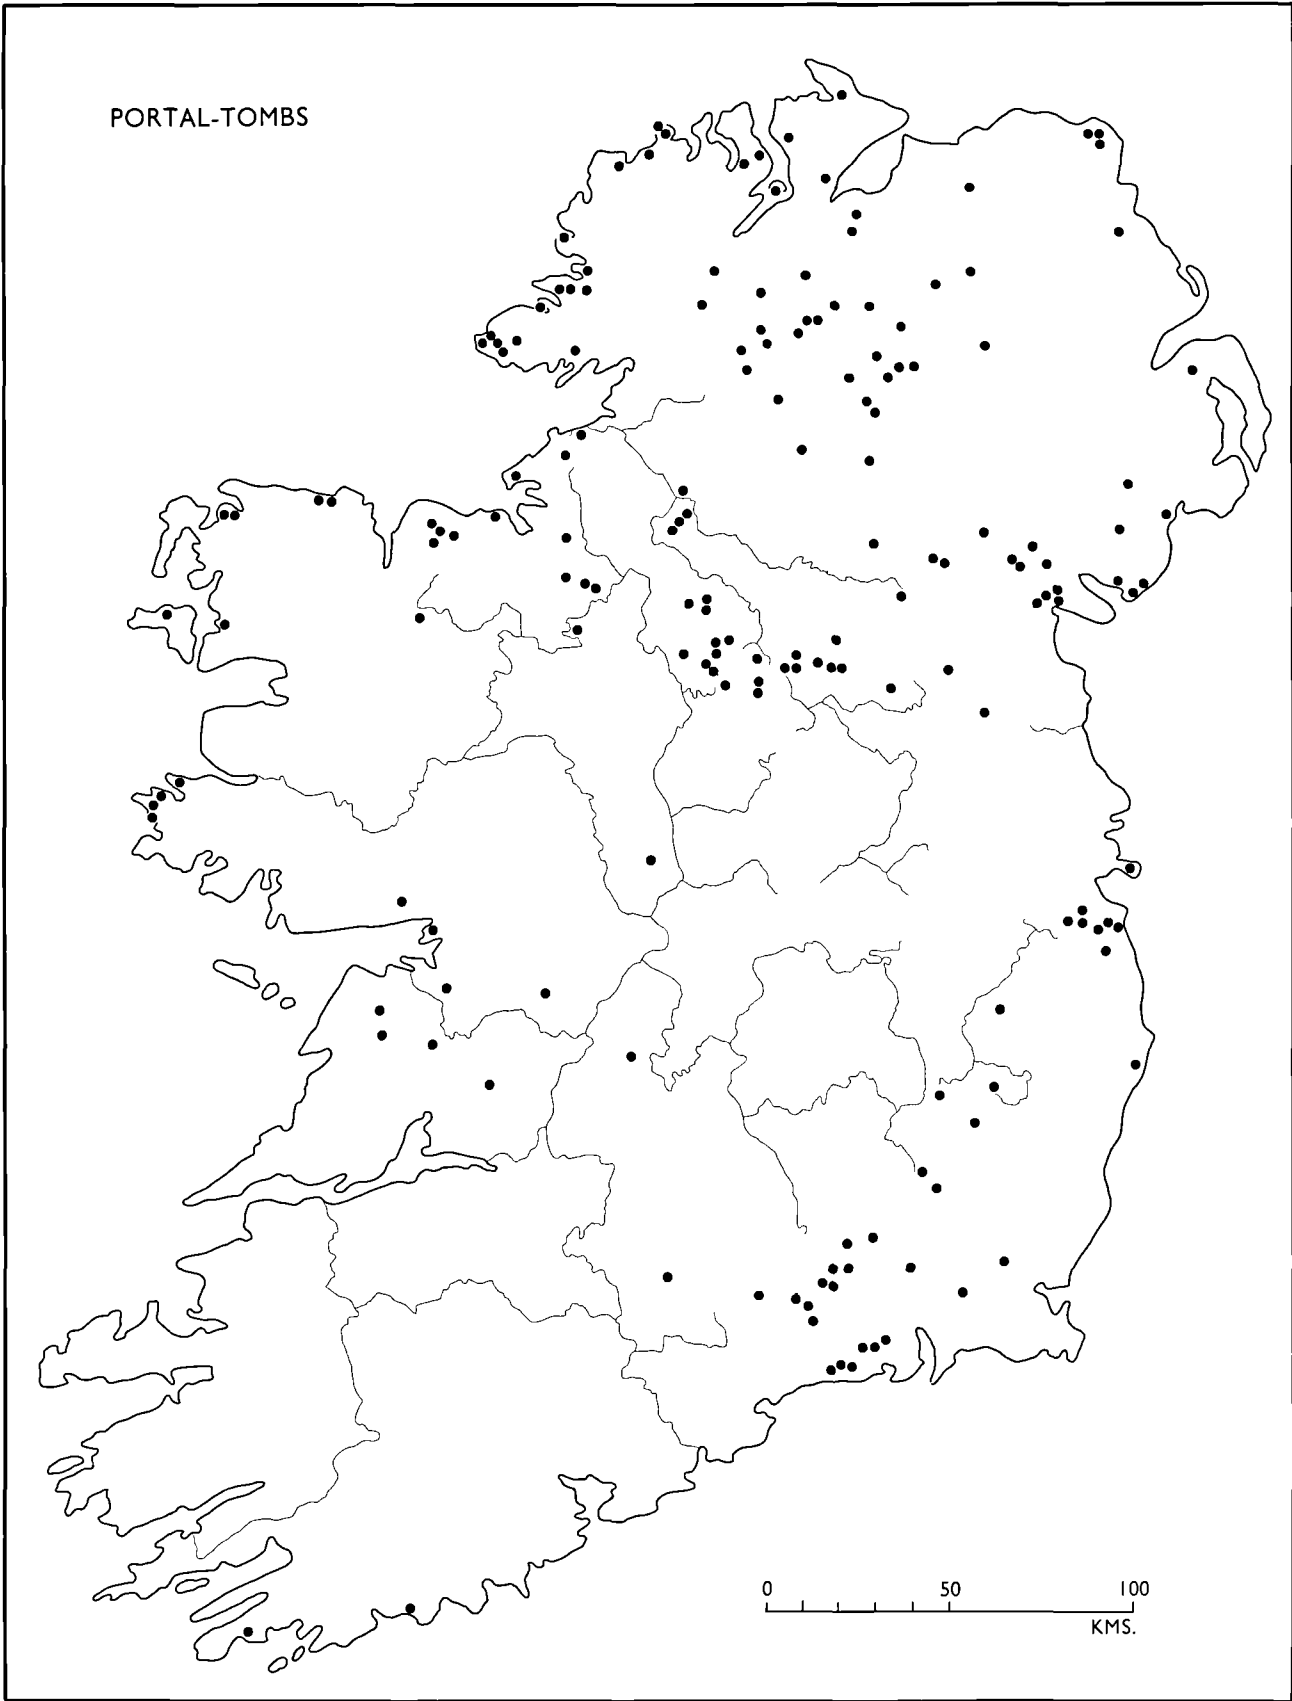

Fig. 86. Distribution map: portal-tombs.