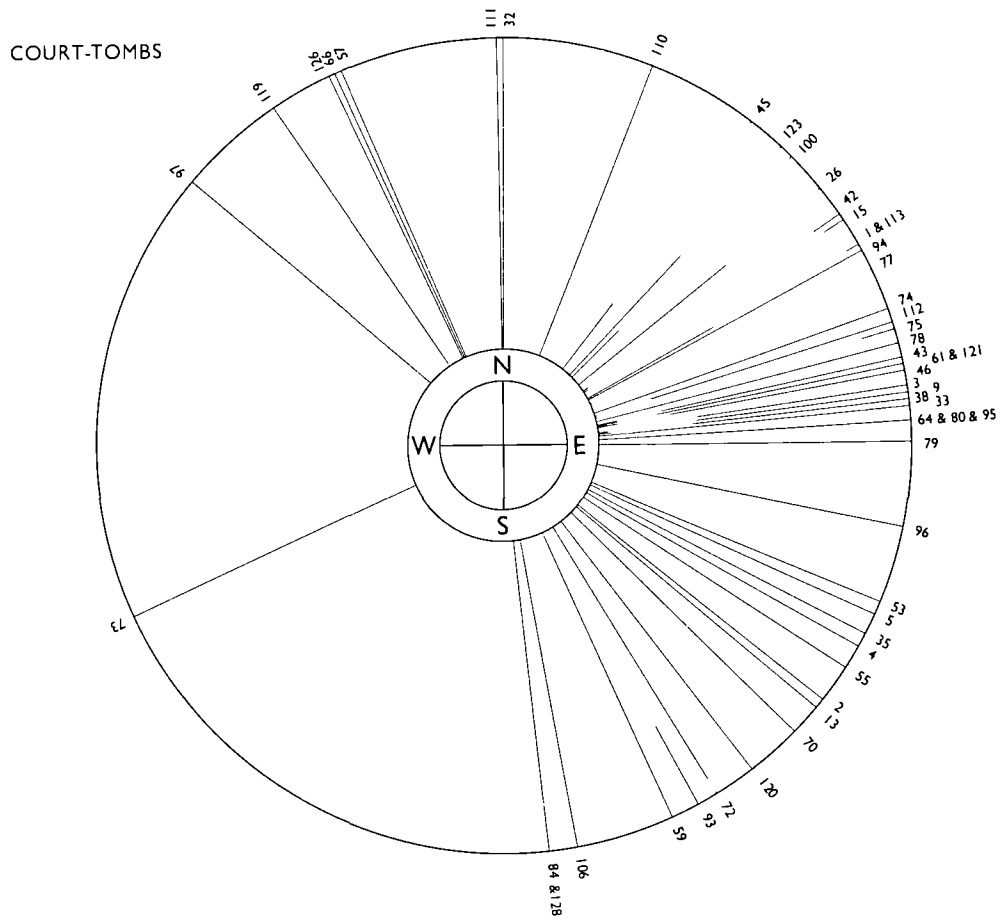

Fig. 73. Court-tombs, Co. Sligo.

SI.105. COOLMURLY

SI.117 TOBERCURRY

Fig. 74. Wedge-tombs, Co. Sligo.

SI.III. TREANMORE

Fig. 75. Court-tomb, Co. Sligo.

SI. 112. CARROWREAGH

Fig. 76. Court-tomb, Co. Sligo.

Fig. 77. Court-tombs, Co. Sligo.

SL.125. KILFREE

SL.127. TAWNYMUCKLAGH

Fig. 78. Wedge-tombs, Co. Sligo.

SI.128. TAWNATRUFFAUN

ACHONRY

KNOCKATOTAUN

Fig. 79. Court-tomb at Tawnatruffaun (Sl. 128). Megalithic structures at Knockatotaun (Appendix No. 22) and Achonry (Appendix No. 23), Co. Sligo.

Fig. 80. Orientation diagrams for court-tombs, portal-tombs, and wedge-tombs.

Fig. 81. Index map of Co. Sligo showing OS 6-inch sheets, numeration of tombs and classification.

Fig. 82. Map of Co. Sligo showing distribution of tombs and physical features.