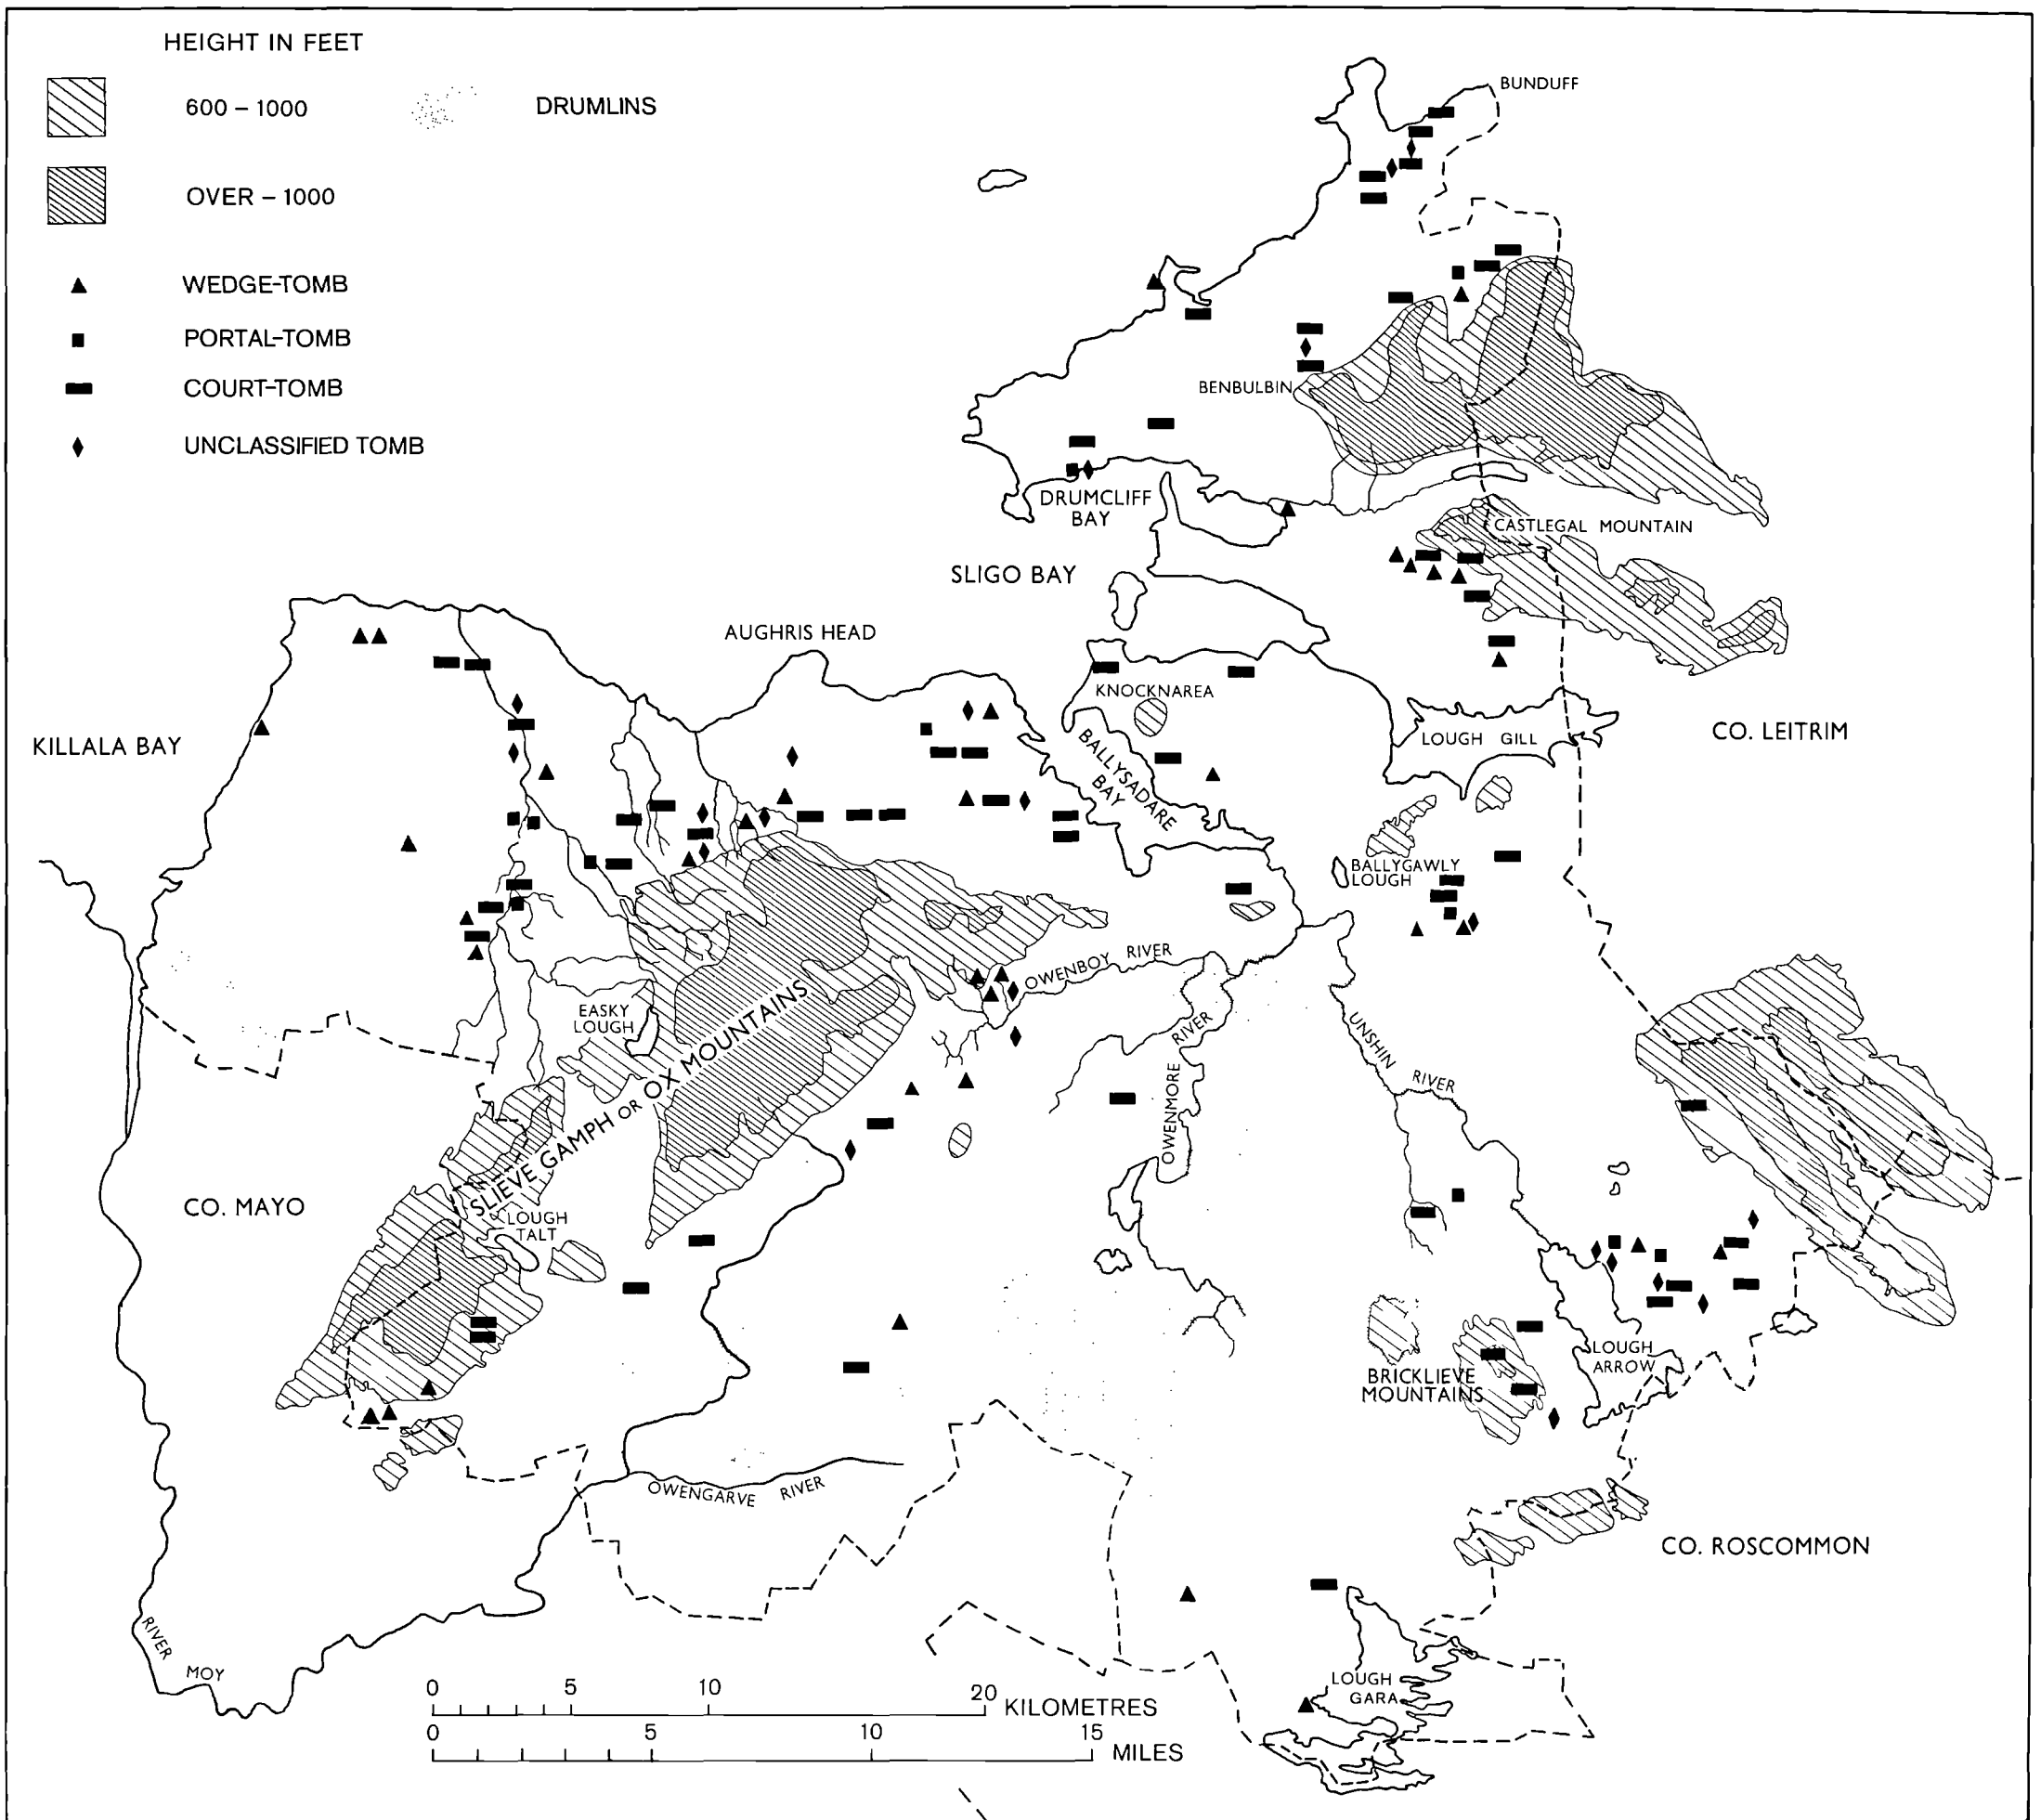

Fig. 82. Map of Co. Sligo showing distribution of tombs and physical features.